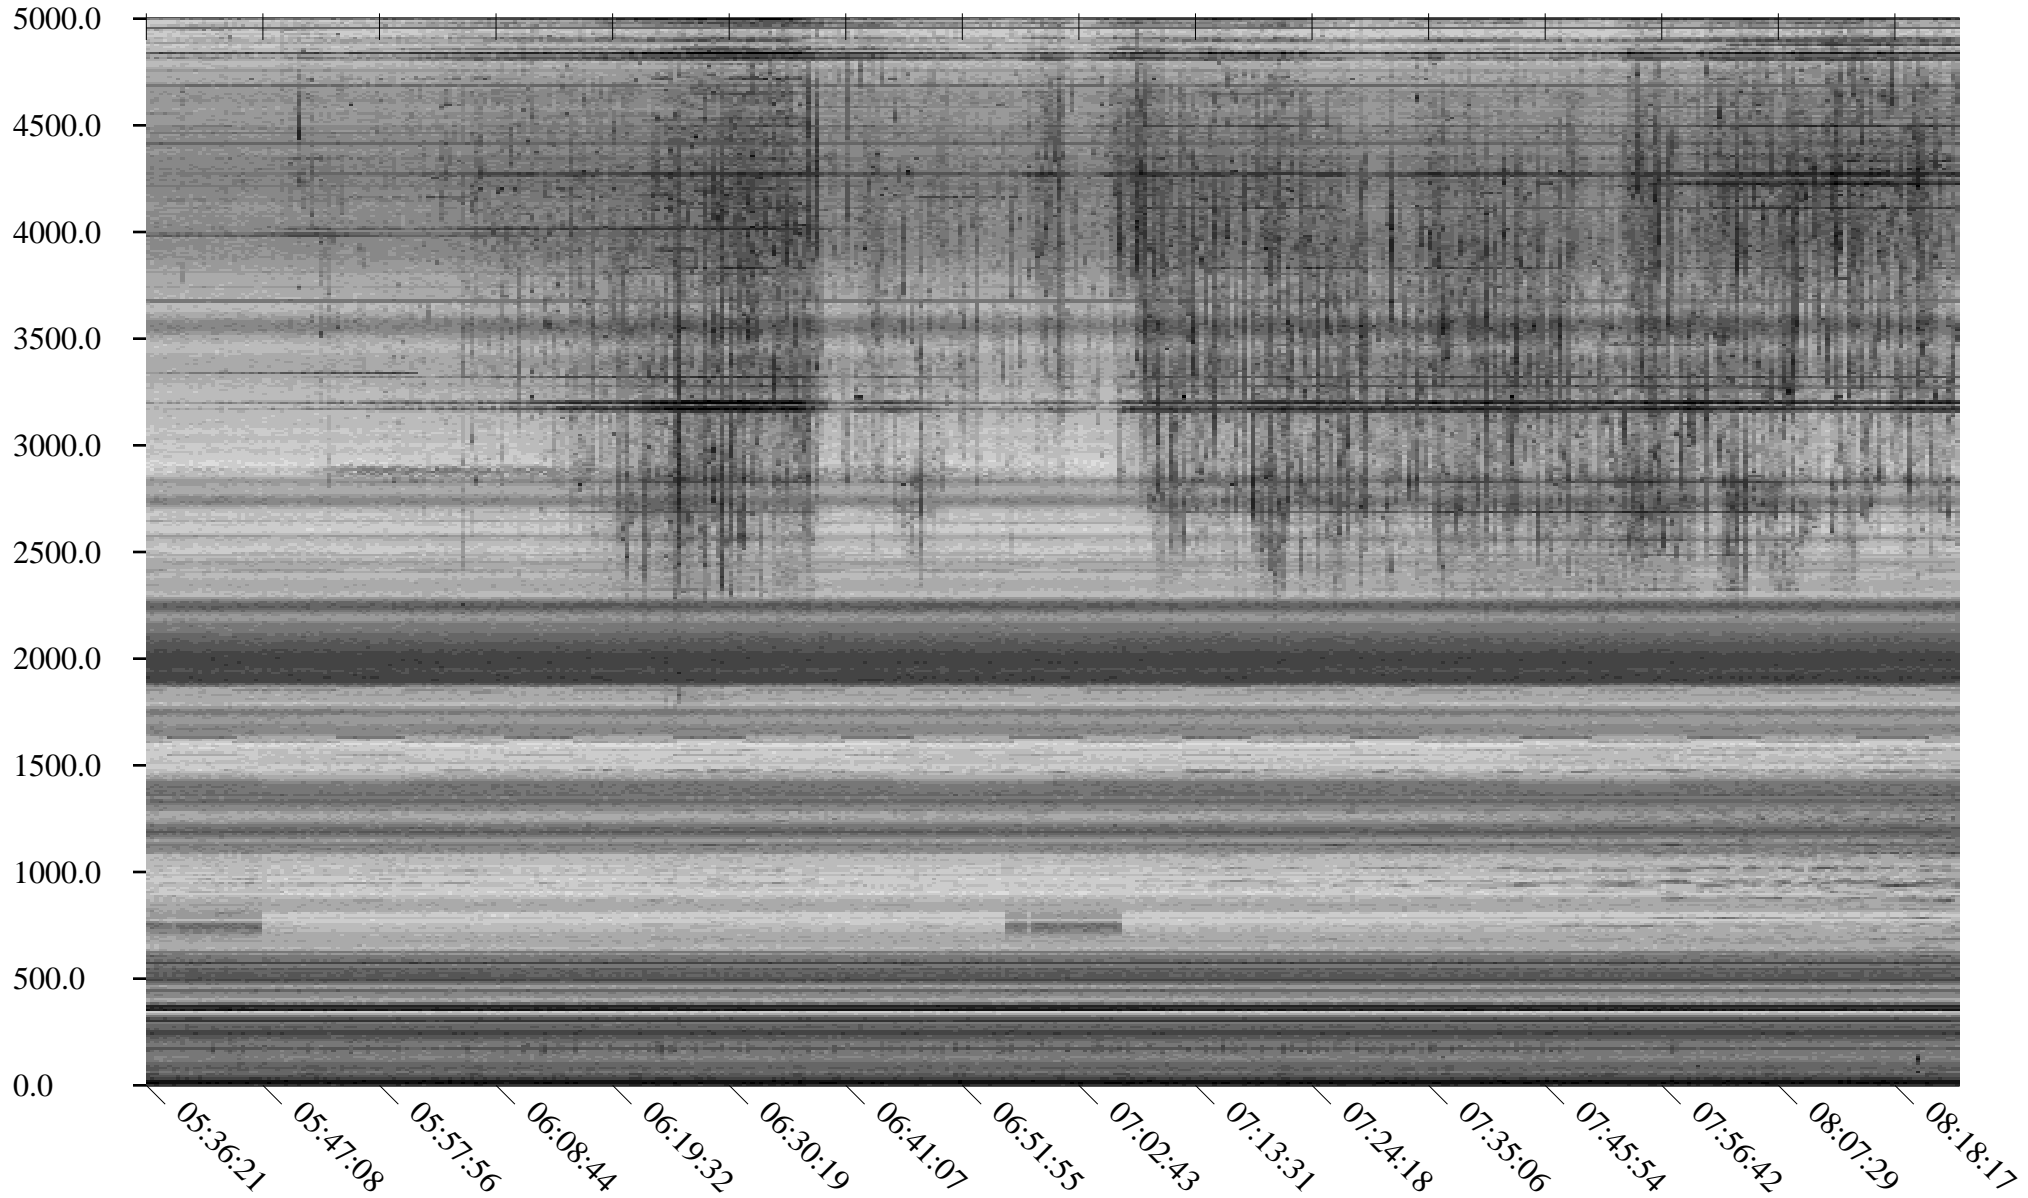

South Pole, day

212

2010

Linear Scale Black = 175 White = 25

South Pole, day

212

2010

Linear Scale    Black = 175    White = 25

Page 2

South Pole, day

212

2010

Linear Scale Black = 175 White = 25

Page 3

South Pole, day

212

2010

Linear Scale Black = 175 White = 25

Page 4

South Pole, day

212

2010

Linear Scale Black = 175 White = 25

Page 5