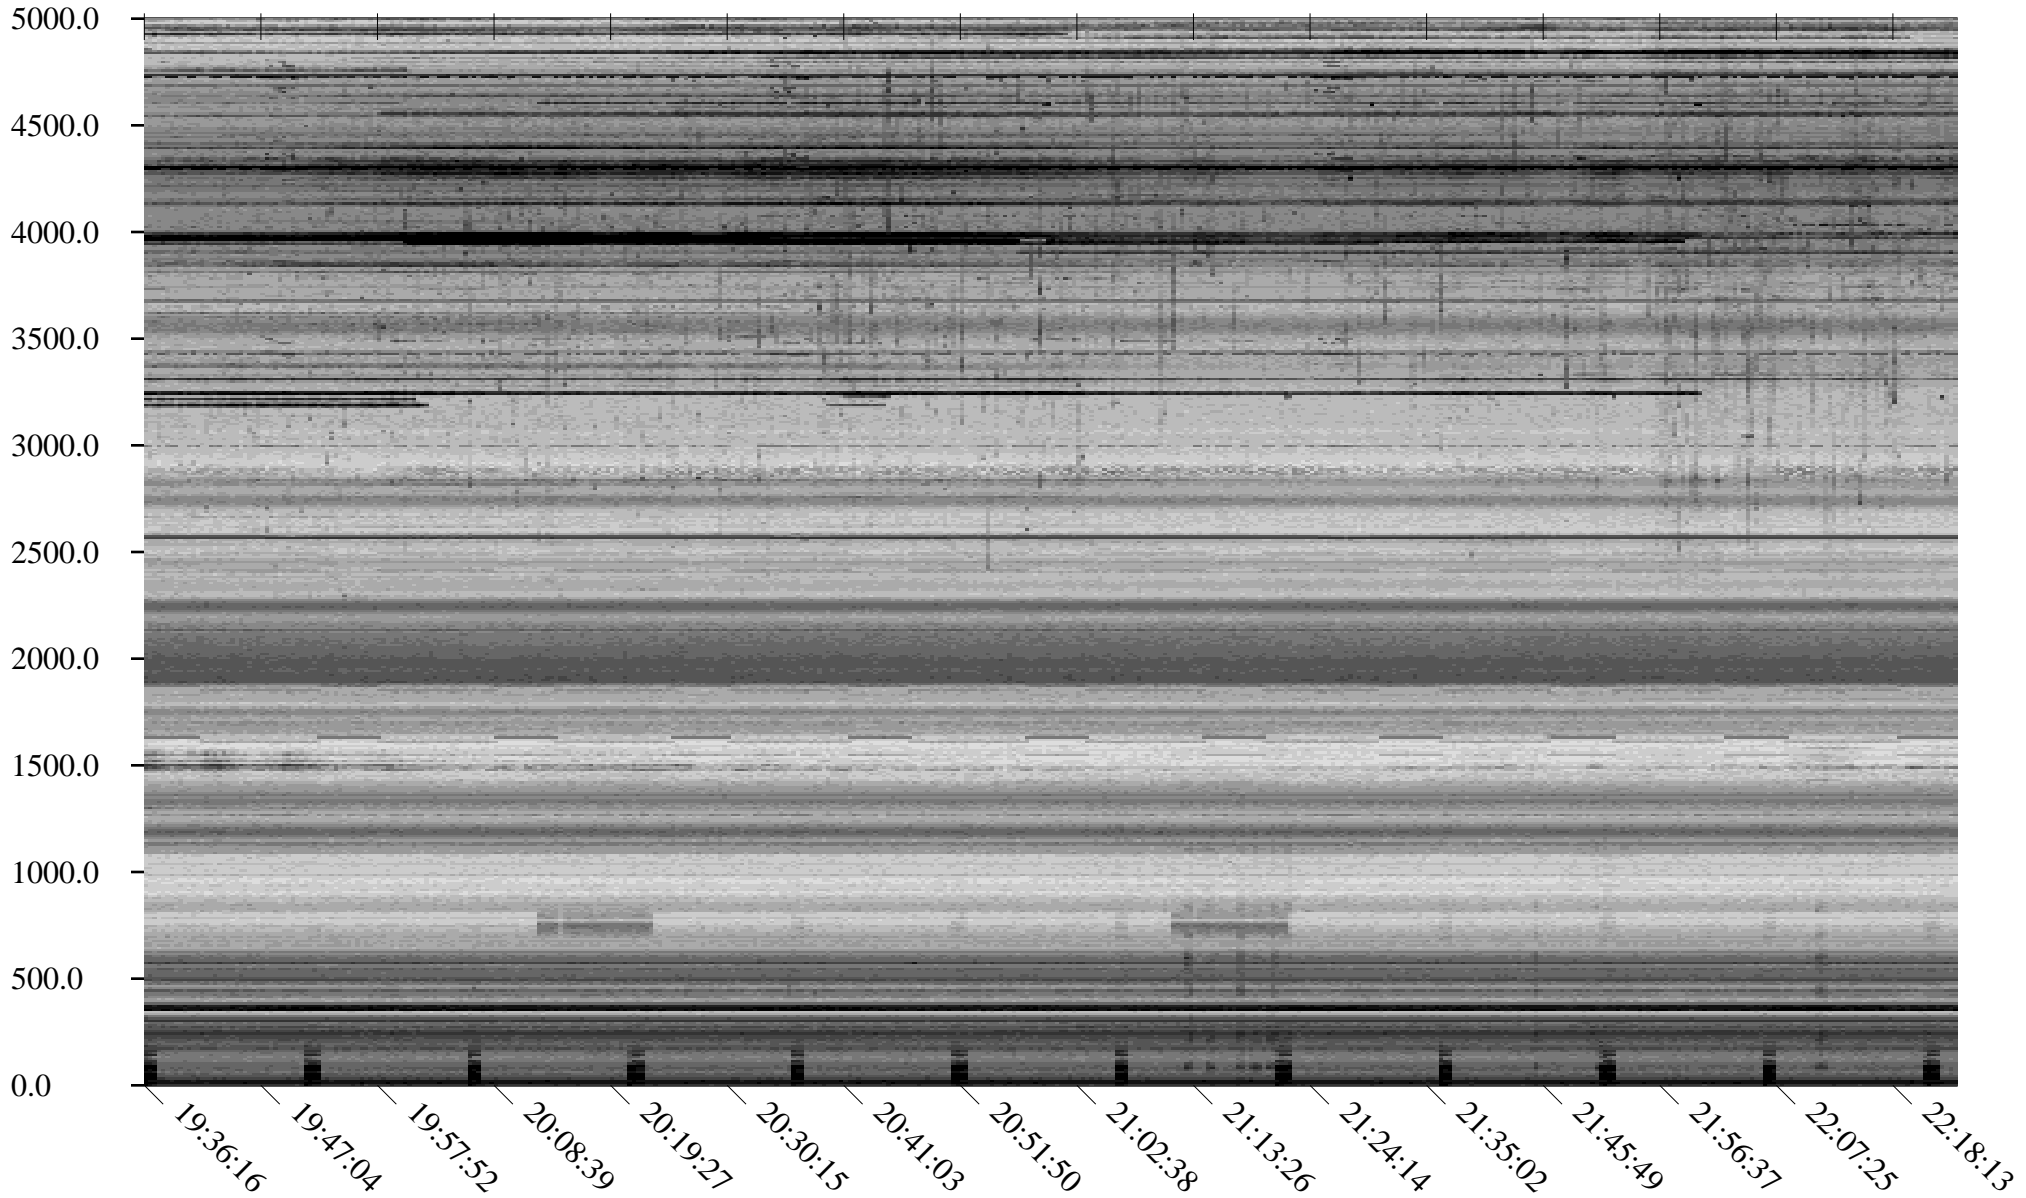

South Pole, day

241

2010

Linear Scale Black = 175 White = 25

Page 1

South Pole, day

241

2010

Page 5

South Pole, day

241

2010

Linear Scale Black = 175 White = 25

Page 6

South Pole, day

241

2010

Linear Scale Black = 175 White = 25

Page 7

South Pole, day

241

2010

Linear Scale    Black = 175    White = 25

Page 8

South Pole, day

241

2010

Linear Scale Black = 175 White = 25

Page 9