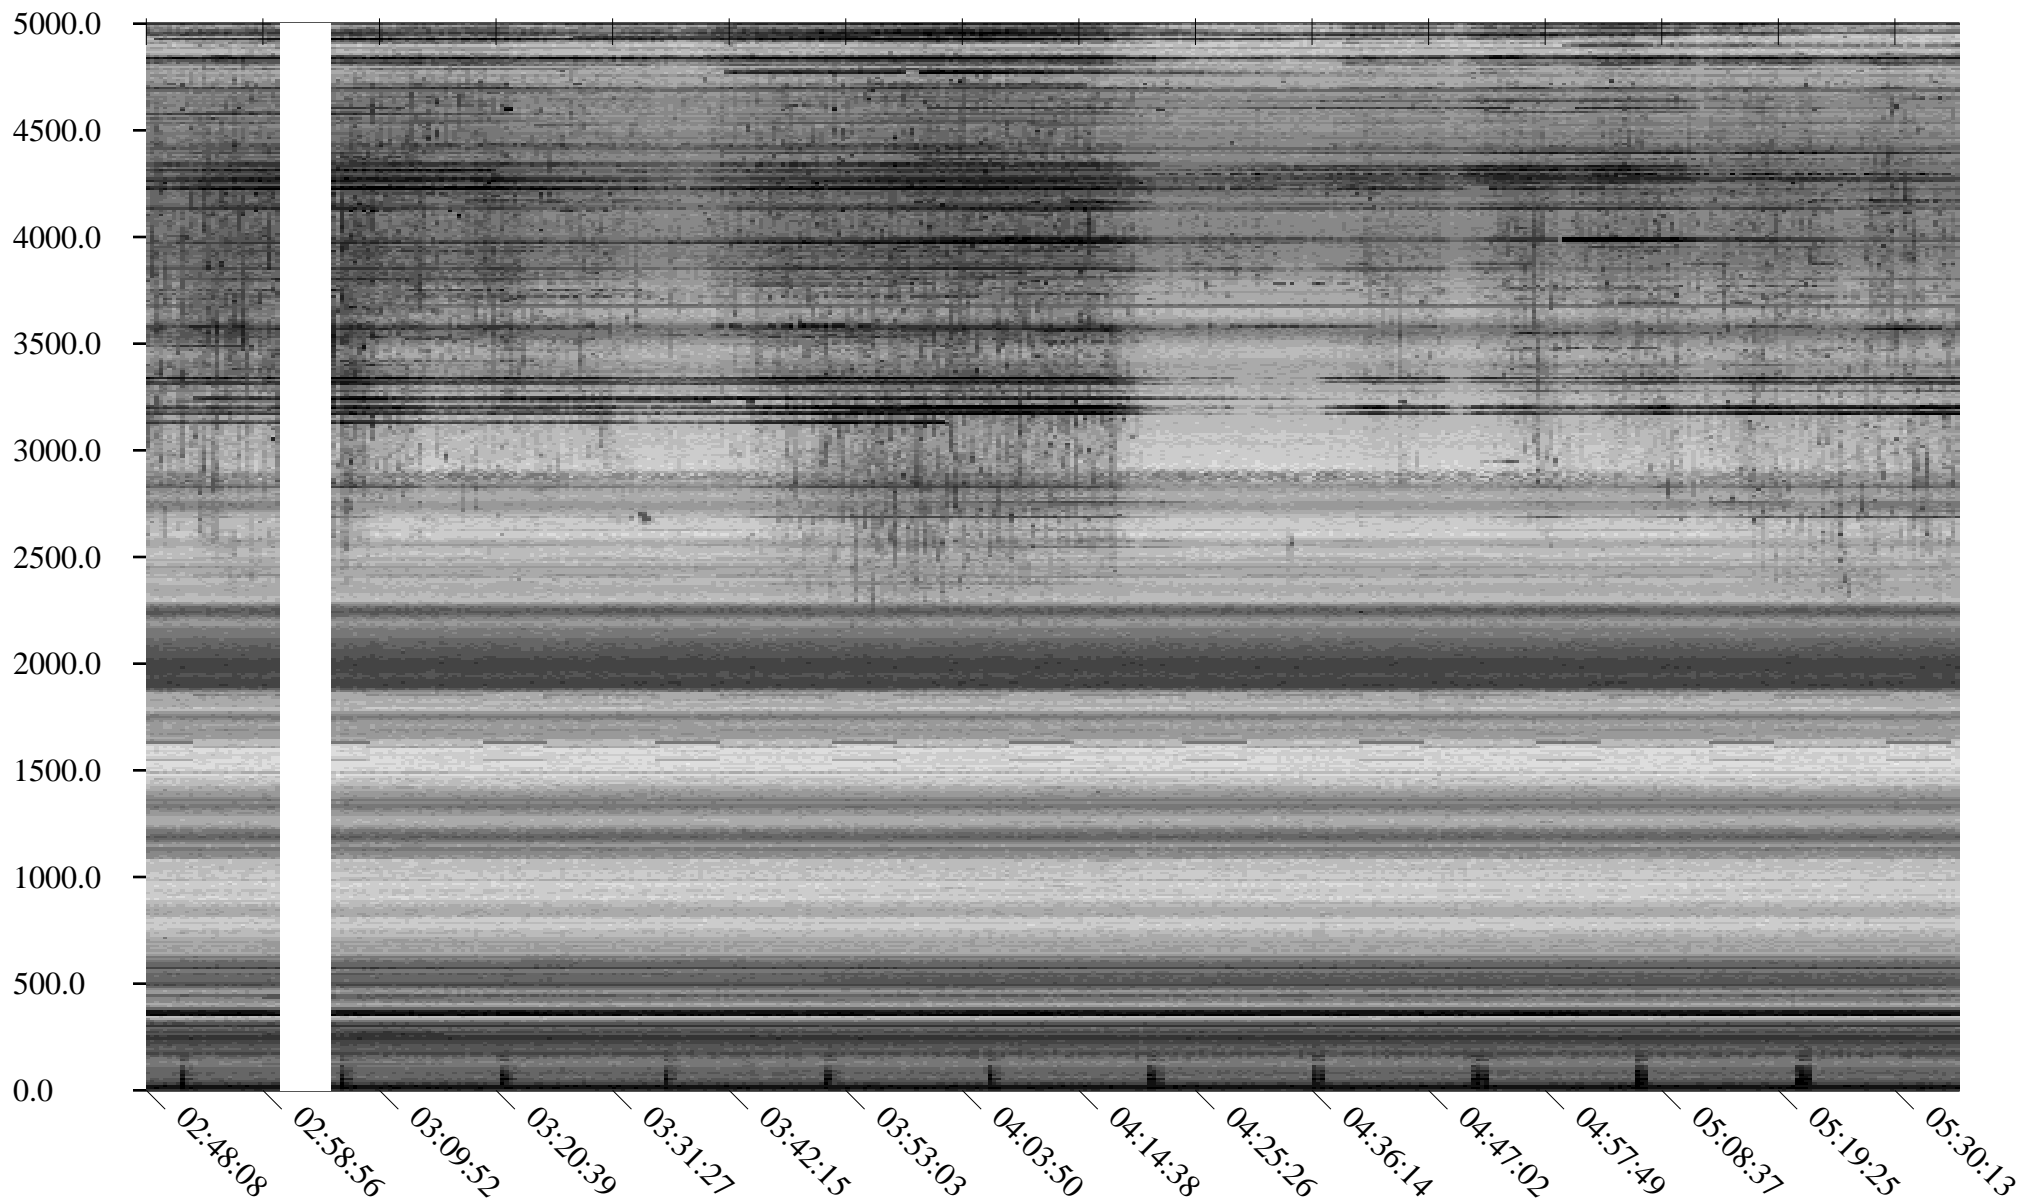

South Pole, day

241

2010

Linear Scale Black = 175 White = 25

Page 1

South Pole, day

241

2010

Linear Scale    Black = 175    White = 25

Page 2

South Pole, day

241

2010

Linear Scale Black = 175 White = 25

Page 3

South Pole, day

241

2010

Linear Scale Black = 175 White = 25

Page 4

South Pole, day

241

2010

Linear Scale    Black = 175    White = 25

Page 5

South Pole, day

241

2010

Linear Scale Black = 175 White = 25

Page 6

South Pole, day

241