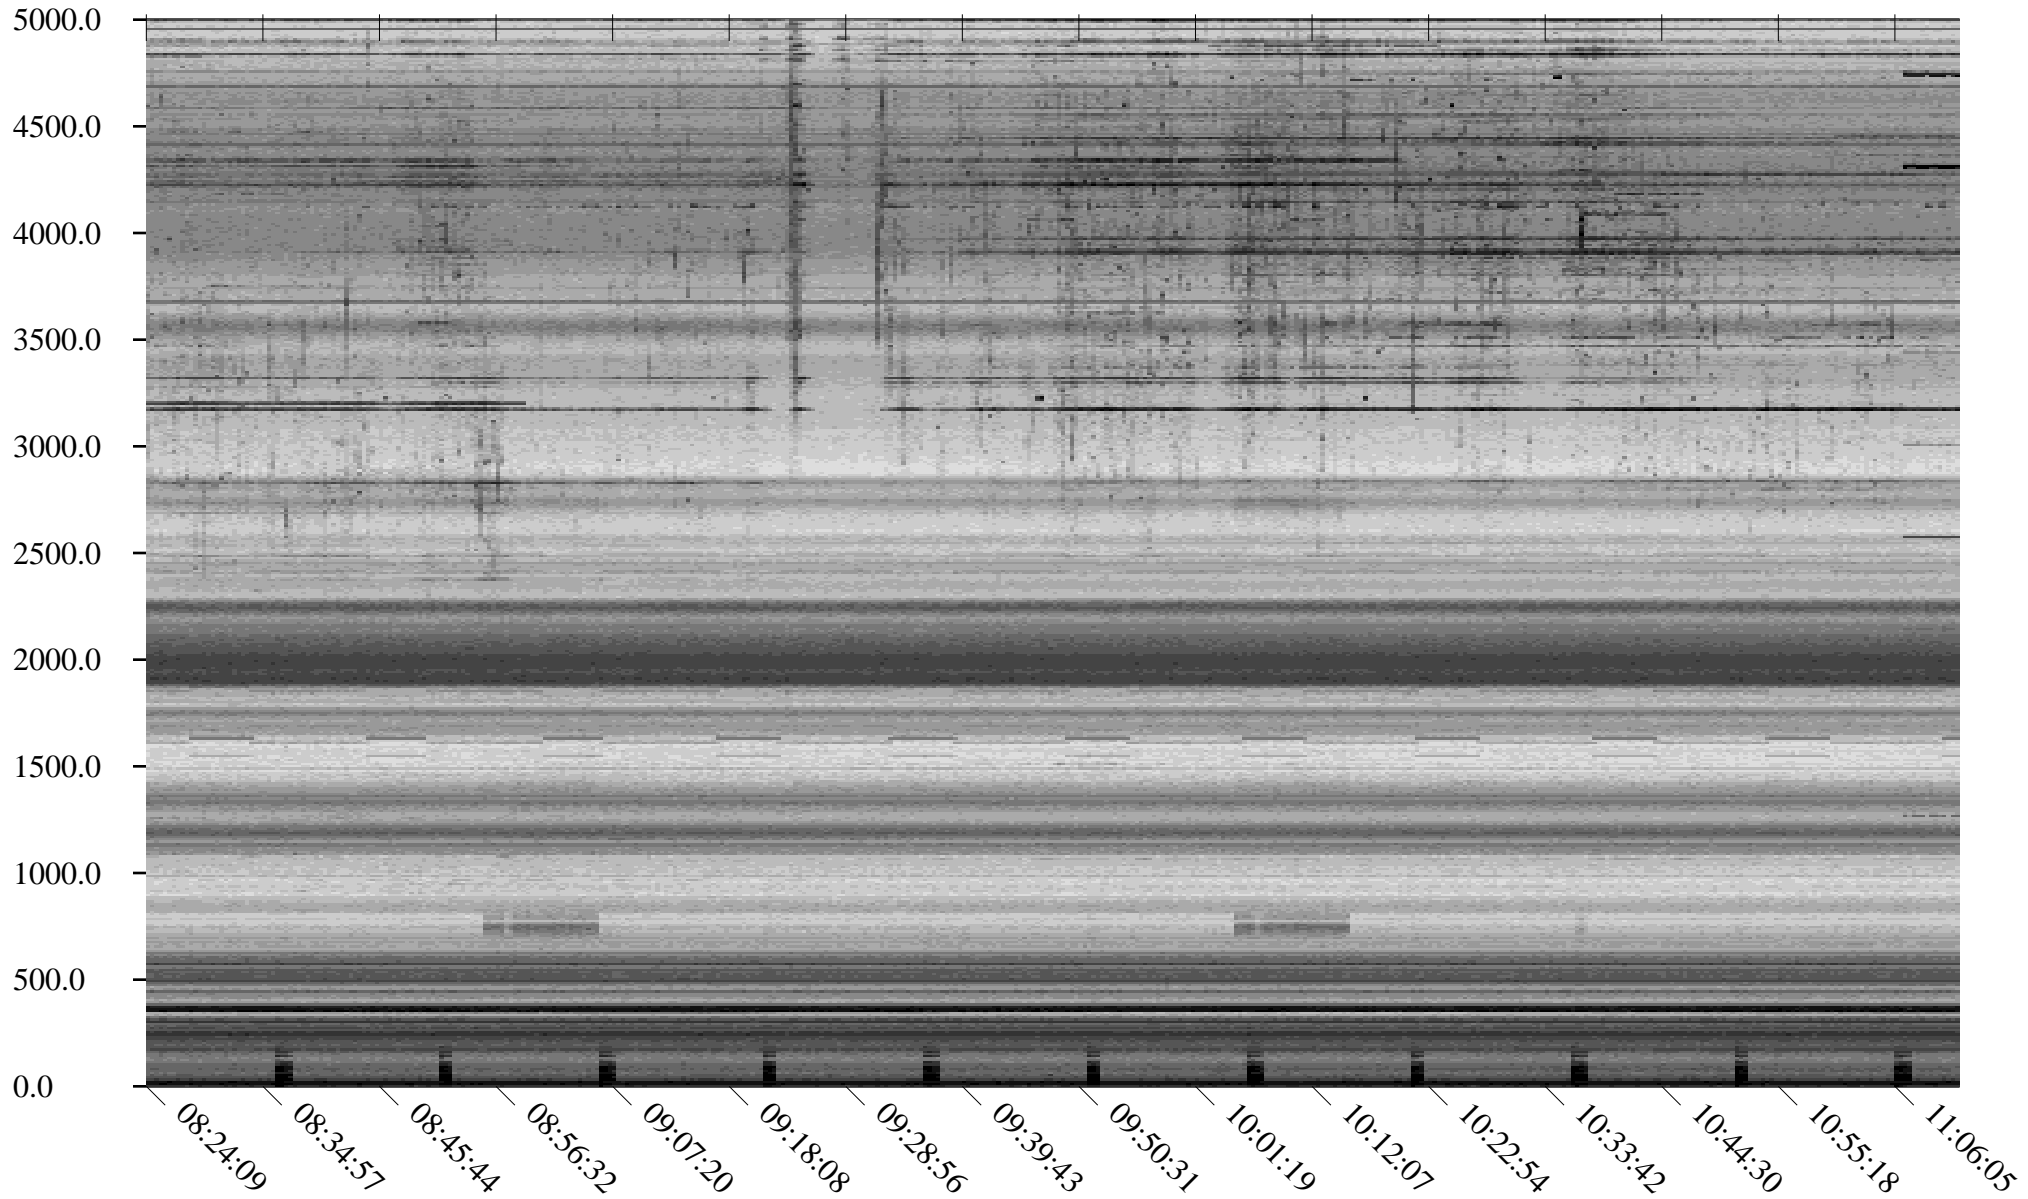

South Pole, day

241

2010

Linear Scale Black = 175 White = 25

Page 1

South Pole, day

241

2010

Linear Scale    Black = 175    White = 25

Page 2

South Pole, day

241

2010

Linear Scale Black = 175 White = 25

Page 3

South Pole, day

241

2010

Linear Scale Black = 175 White = 25

Page 4

South Pole, day

241

2010

Linear Scale    Black = 175    White = 25

Page 5

South Pole, day

241

2010

Linear Scale Black = 175 White = 25

Page 6

South Pole, day

241