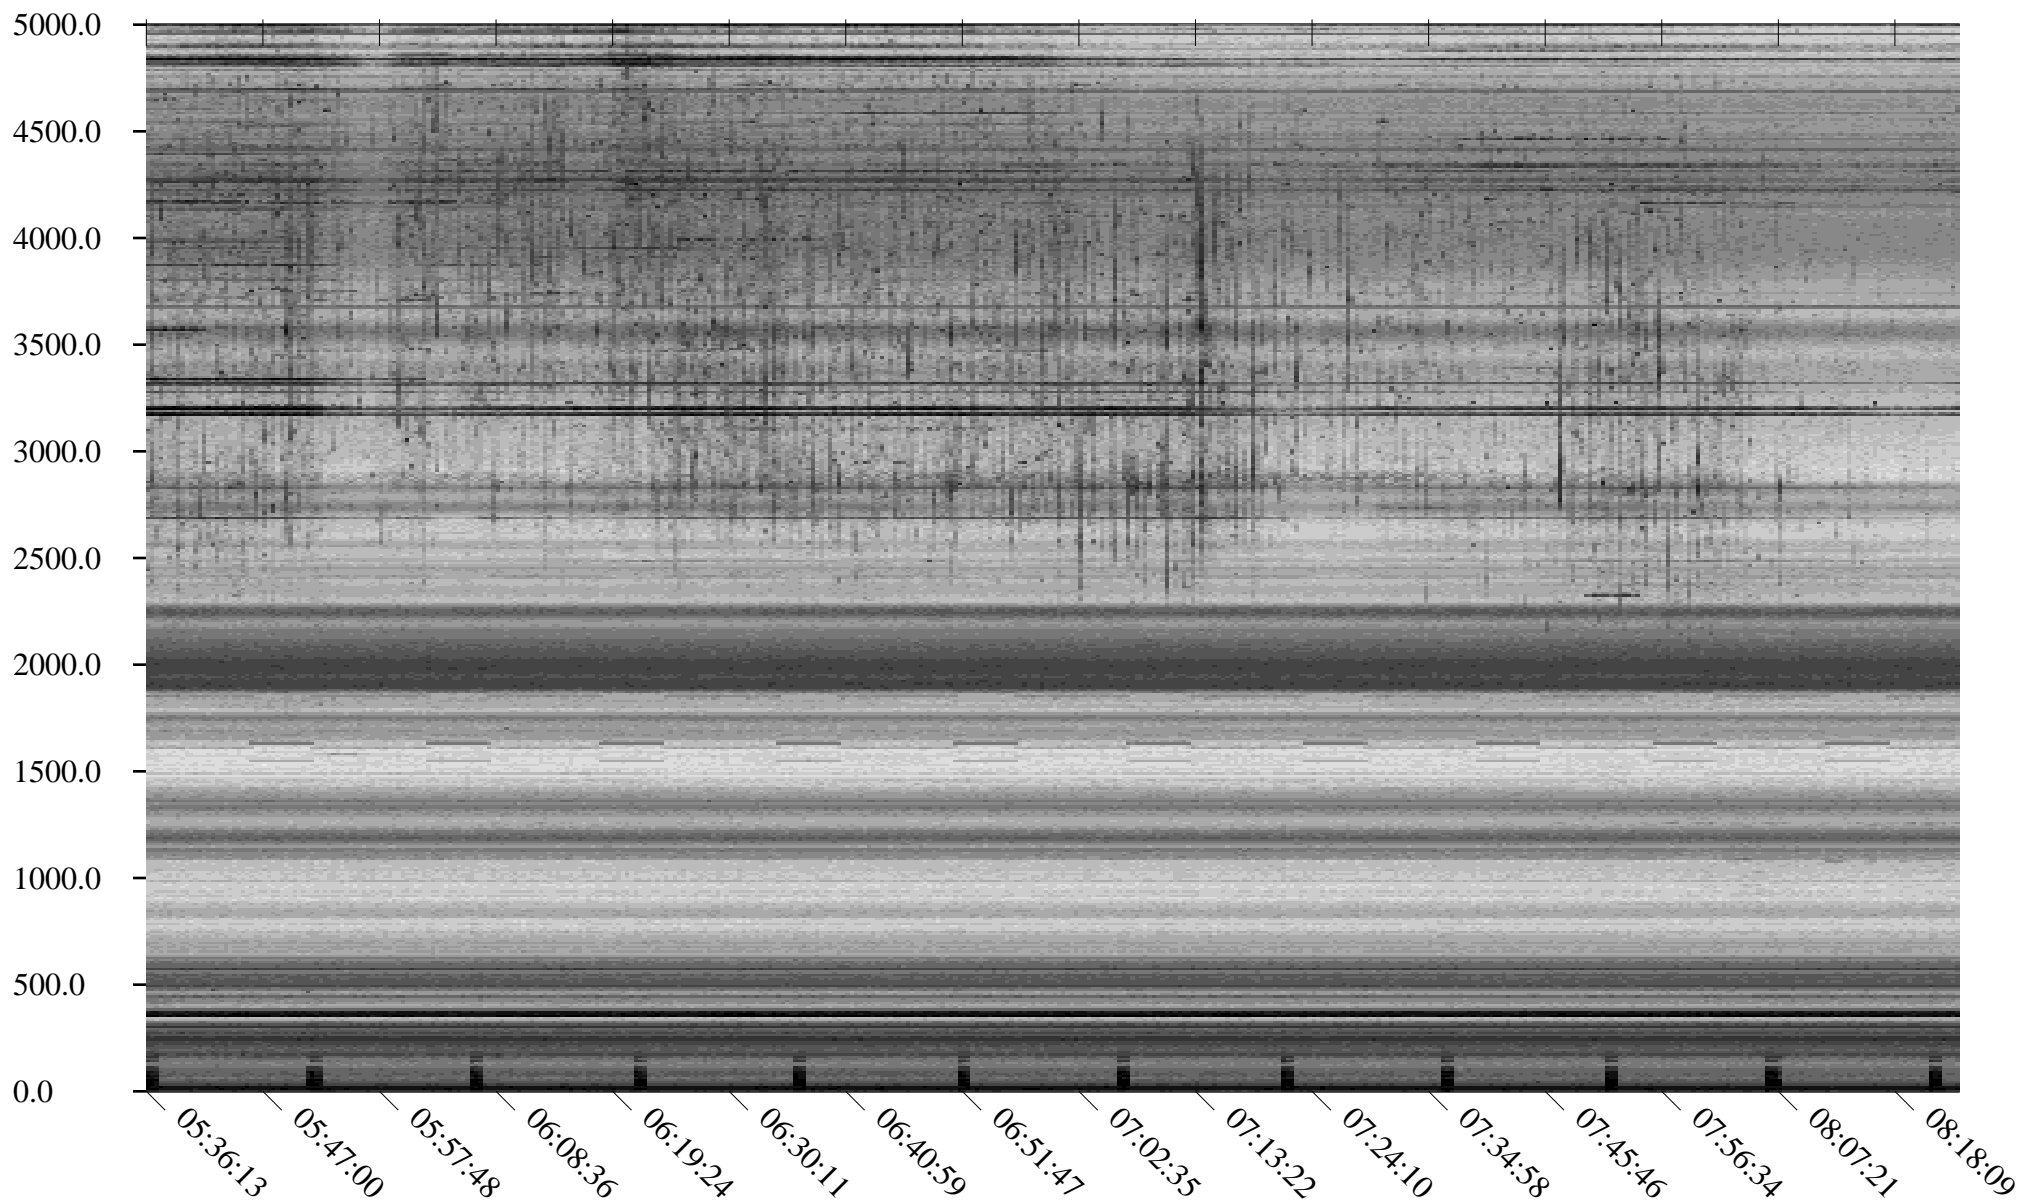

South Pole, day

241

2010

Linear Scale Black = 175 White = 25

Page 1

South Pole, day

241

2010

Linear Scale    Black = 175    White = 25

Page 2

South Pole, day

241

2010

Linear Scale Black = 175 White = 25

Page 3

South Pole, day

241

2010

Linear Scale Black = 175 White = 25

Page 4

South Pole, day

241

2010

Linear Scale    Black = 175    White = 25

Page 5

South Pole, day

241

2010

Linear Scale Black = 175 White = 25

Page 6

South Pole, day

241