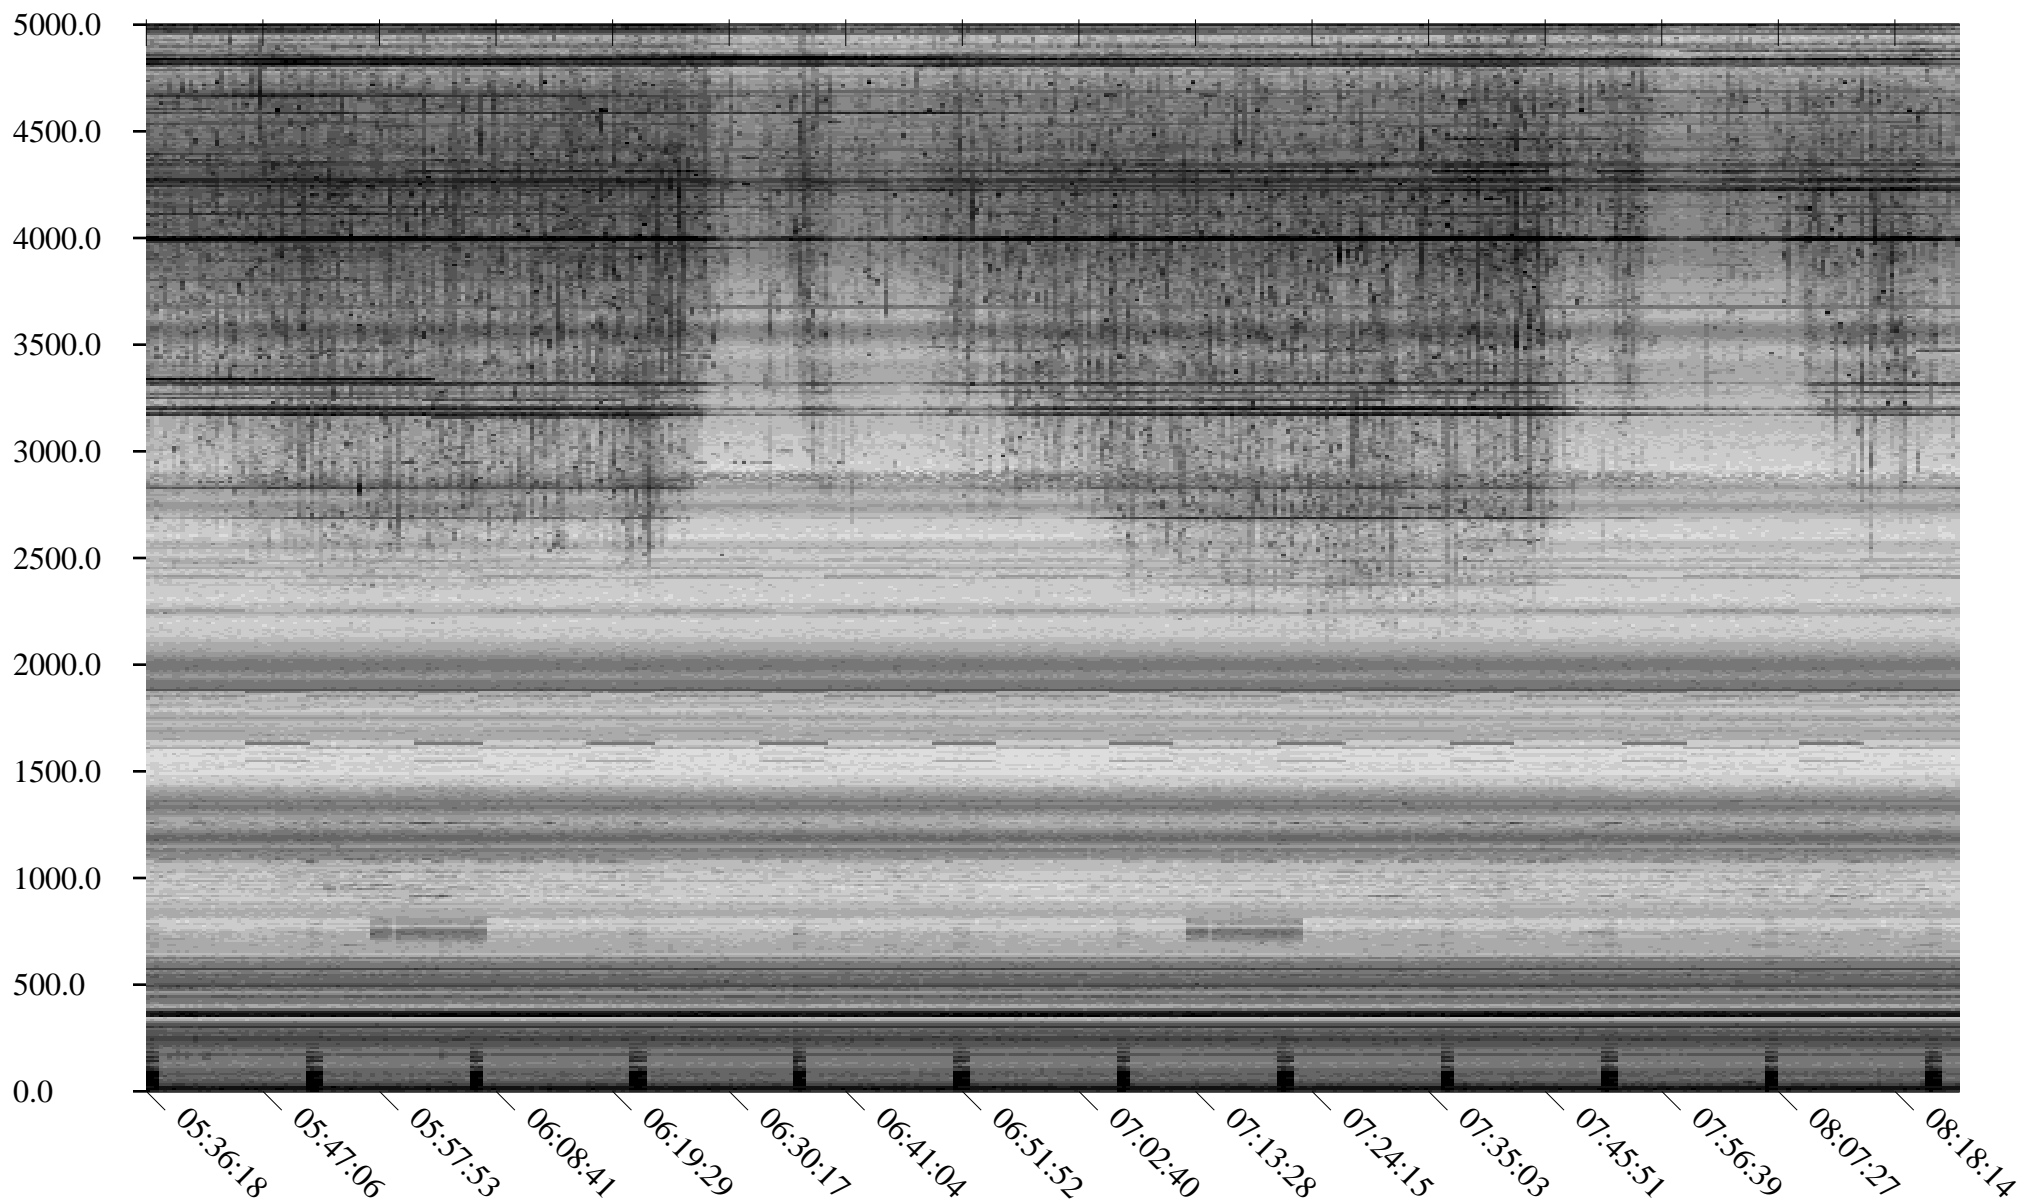

South Pole, day

243

2010

Linear Scale    Black = 175    White = 25

Page 1

South Pole, day

243

2010

Linear Scale Black = 175 White = 25

South Pole, day

243

2010

Linear Scale Black = 175 White = 25

Page 3

South Pole, day

243

2010

Linear Scale Black = 175 White = 25

Page 4

South Pole, day

243

2010

Linear Scale Black = 175 White = 25

Page 5

South Pole, day

243

2010

Linear Scale Black = 175 White = 25

South Pole, day

243

2010

Linear Scale    Black = 175    White = 25