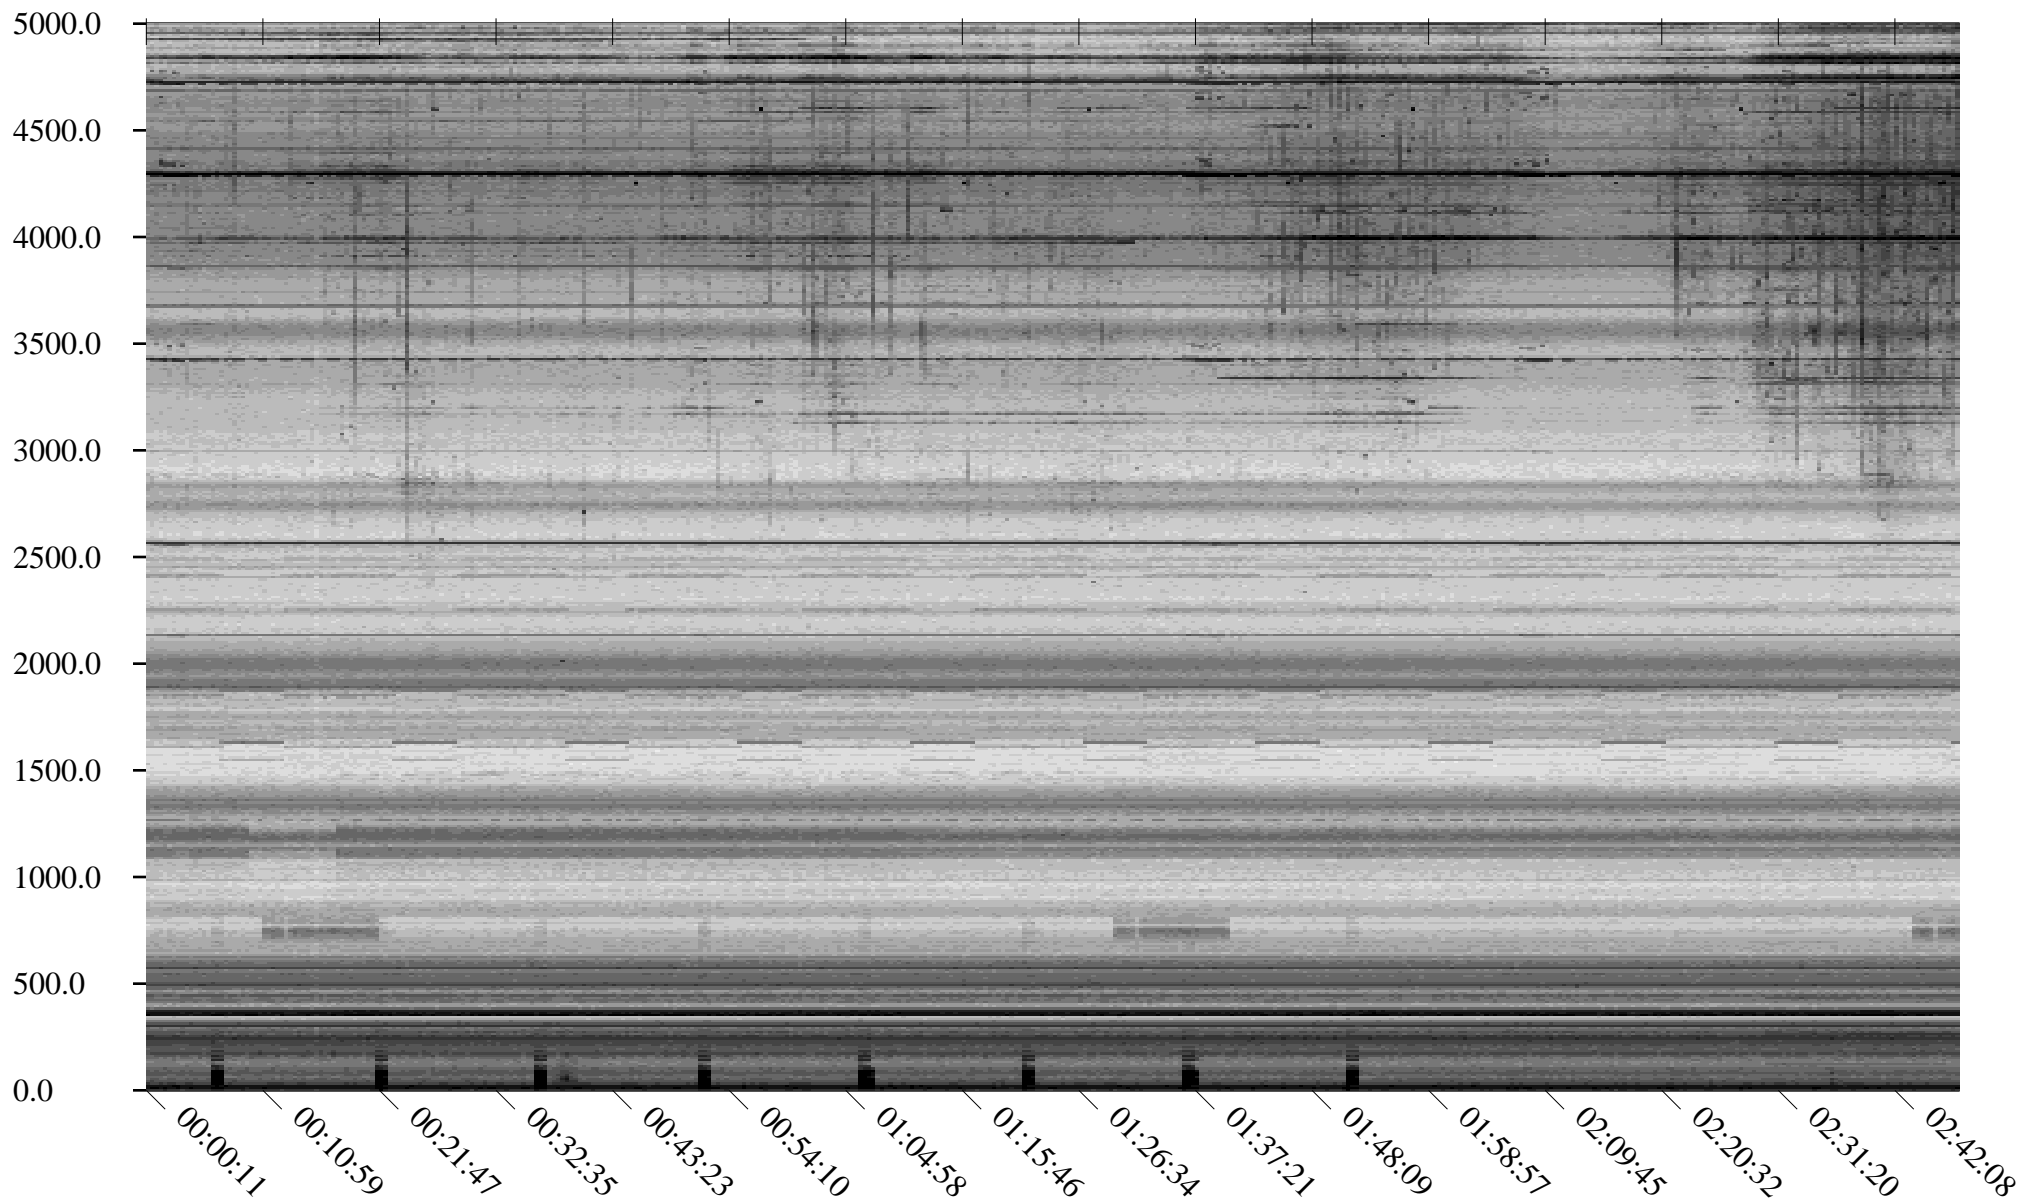

South Pole, day

244

2010

Linear Scale Black = 175 White = 25

Page 1

South Pole, day

244

2010

Linear Scale Black = 175 White = 25

Page 2

South Pole, day

244

2010

Linear Scale Black = 175 White = 25

Page 3

South Pole, day

244

2010

Linear Scale    Black = 175    White = 25

Page 4

South Pole, day

244

2010

Linear Scale Black = 175 White = 25

Page 5

South Pole, day

244

2010

Linear Scale Black = 175 White = 25

Page 6

South Pole, day

244