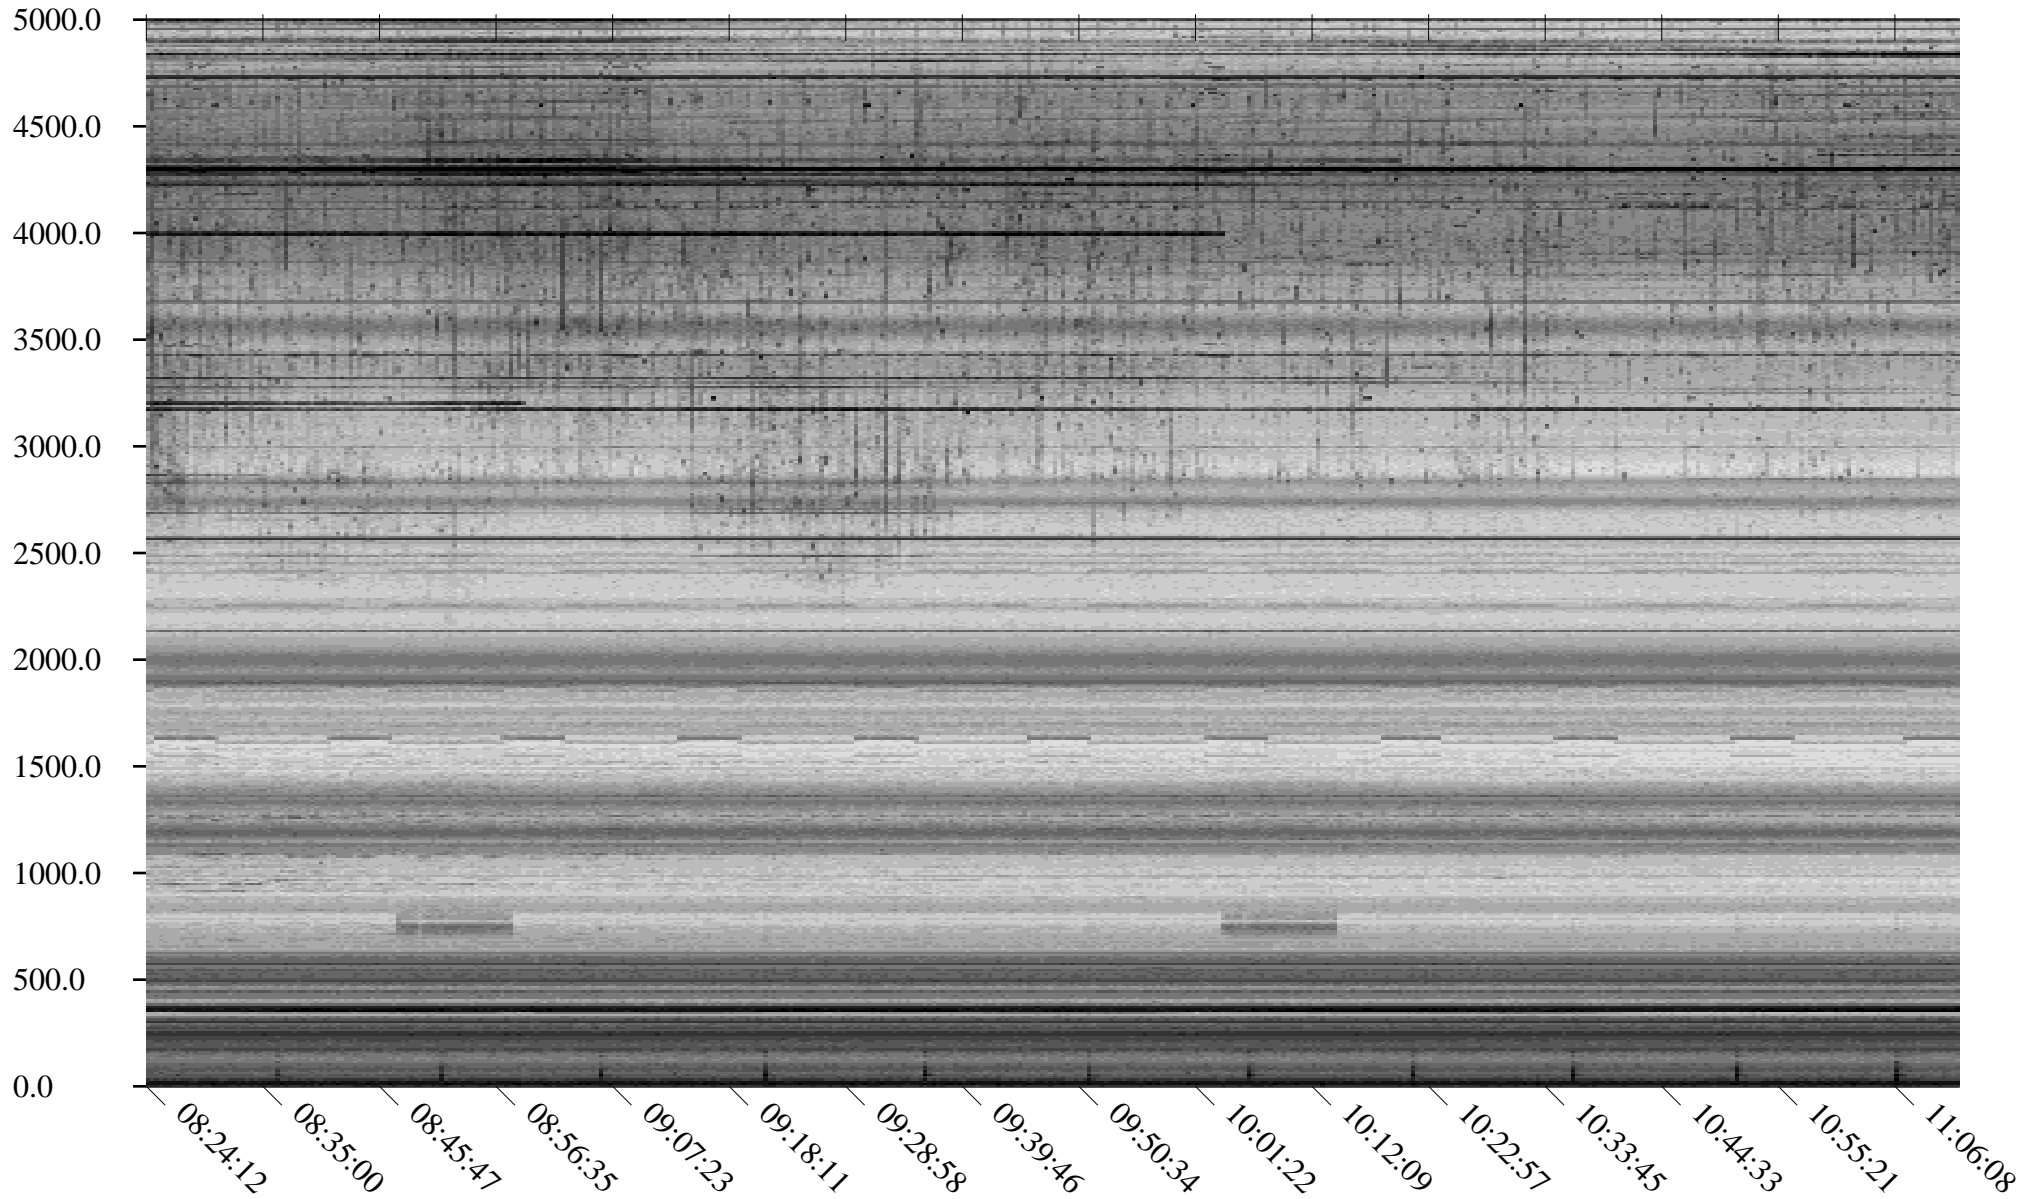

South Pole, day

244

2010

Linear Scale Black = 175 White = 25

Page 1

South Pole, day

244

2010

Linear Scale Black = 175 White = 25

Page 2

South Pole, day

244

2010

Linear Scale Black = 175 White = 25

Page 3

South Pole, day

244

2010

Linear Scale    Black = 175    White = 25

Page 4

South Pole, day

244

2010

Linear Scale Black = 175 White = 25

Page 5

South Pole, day

244

2010

Linear Scale Black = 175 White = 25

Page 6

South Pole, day

244