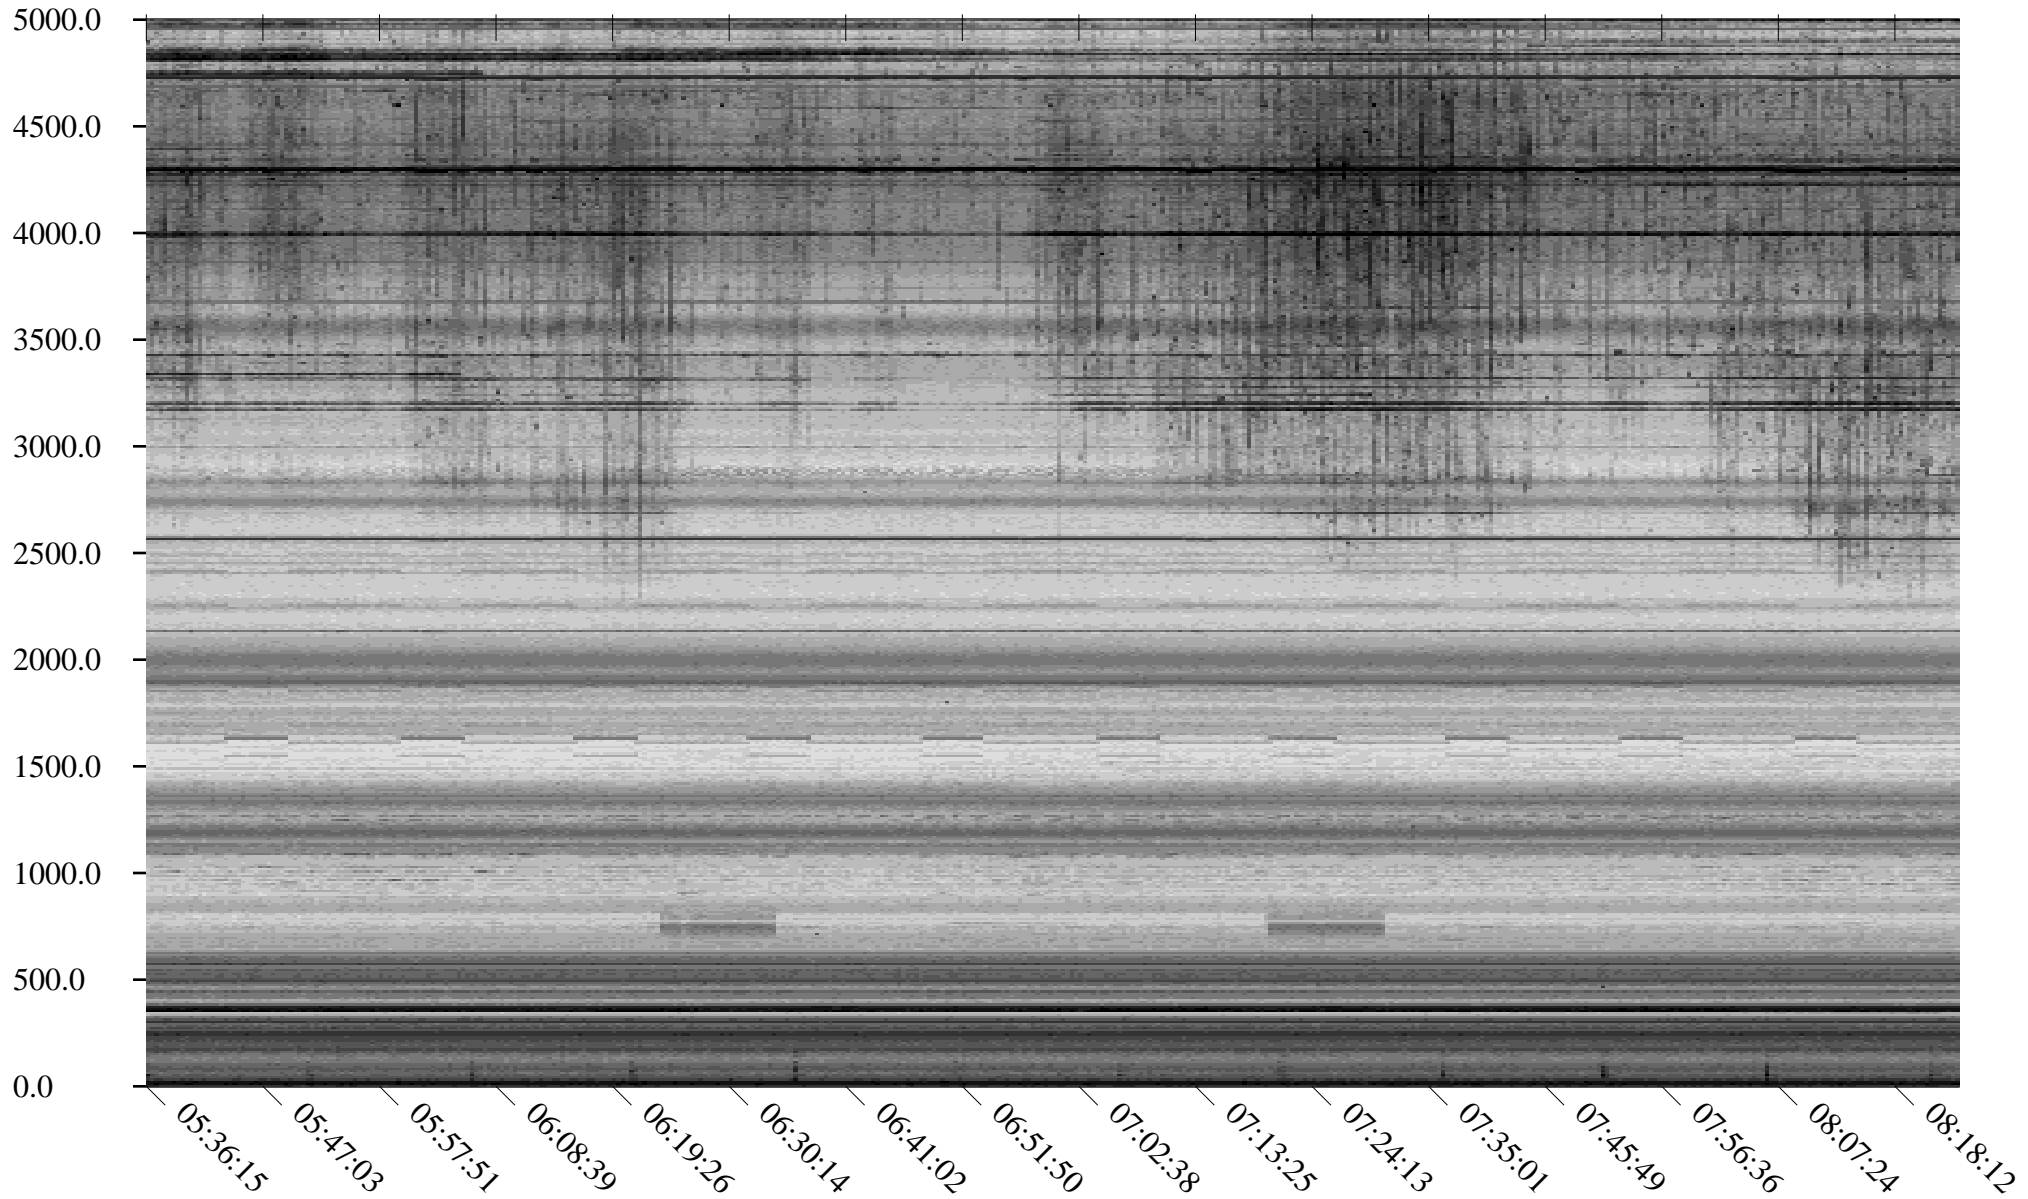

South Pole, day

244

2010

Linear Scale Black = 175 White = 25

Page 1

South Pole, day

244

2010

Linear Scale Black = 175 White = 25

Page 2

South Pole, day

244

2010

Linear Scale Black = 175 White = 25

Page 3

South Pole, day

244

2010

Linear Scale    Black = 175    White = 25

Page 4

South Pole, day

244

2010

Linear Scale Black = 175 White = 25

Page 5

South Pole, day

244

2010

Linear Scale Black = 175 White = 25

Page 6

South Pole, day

244