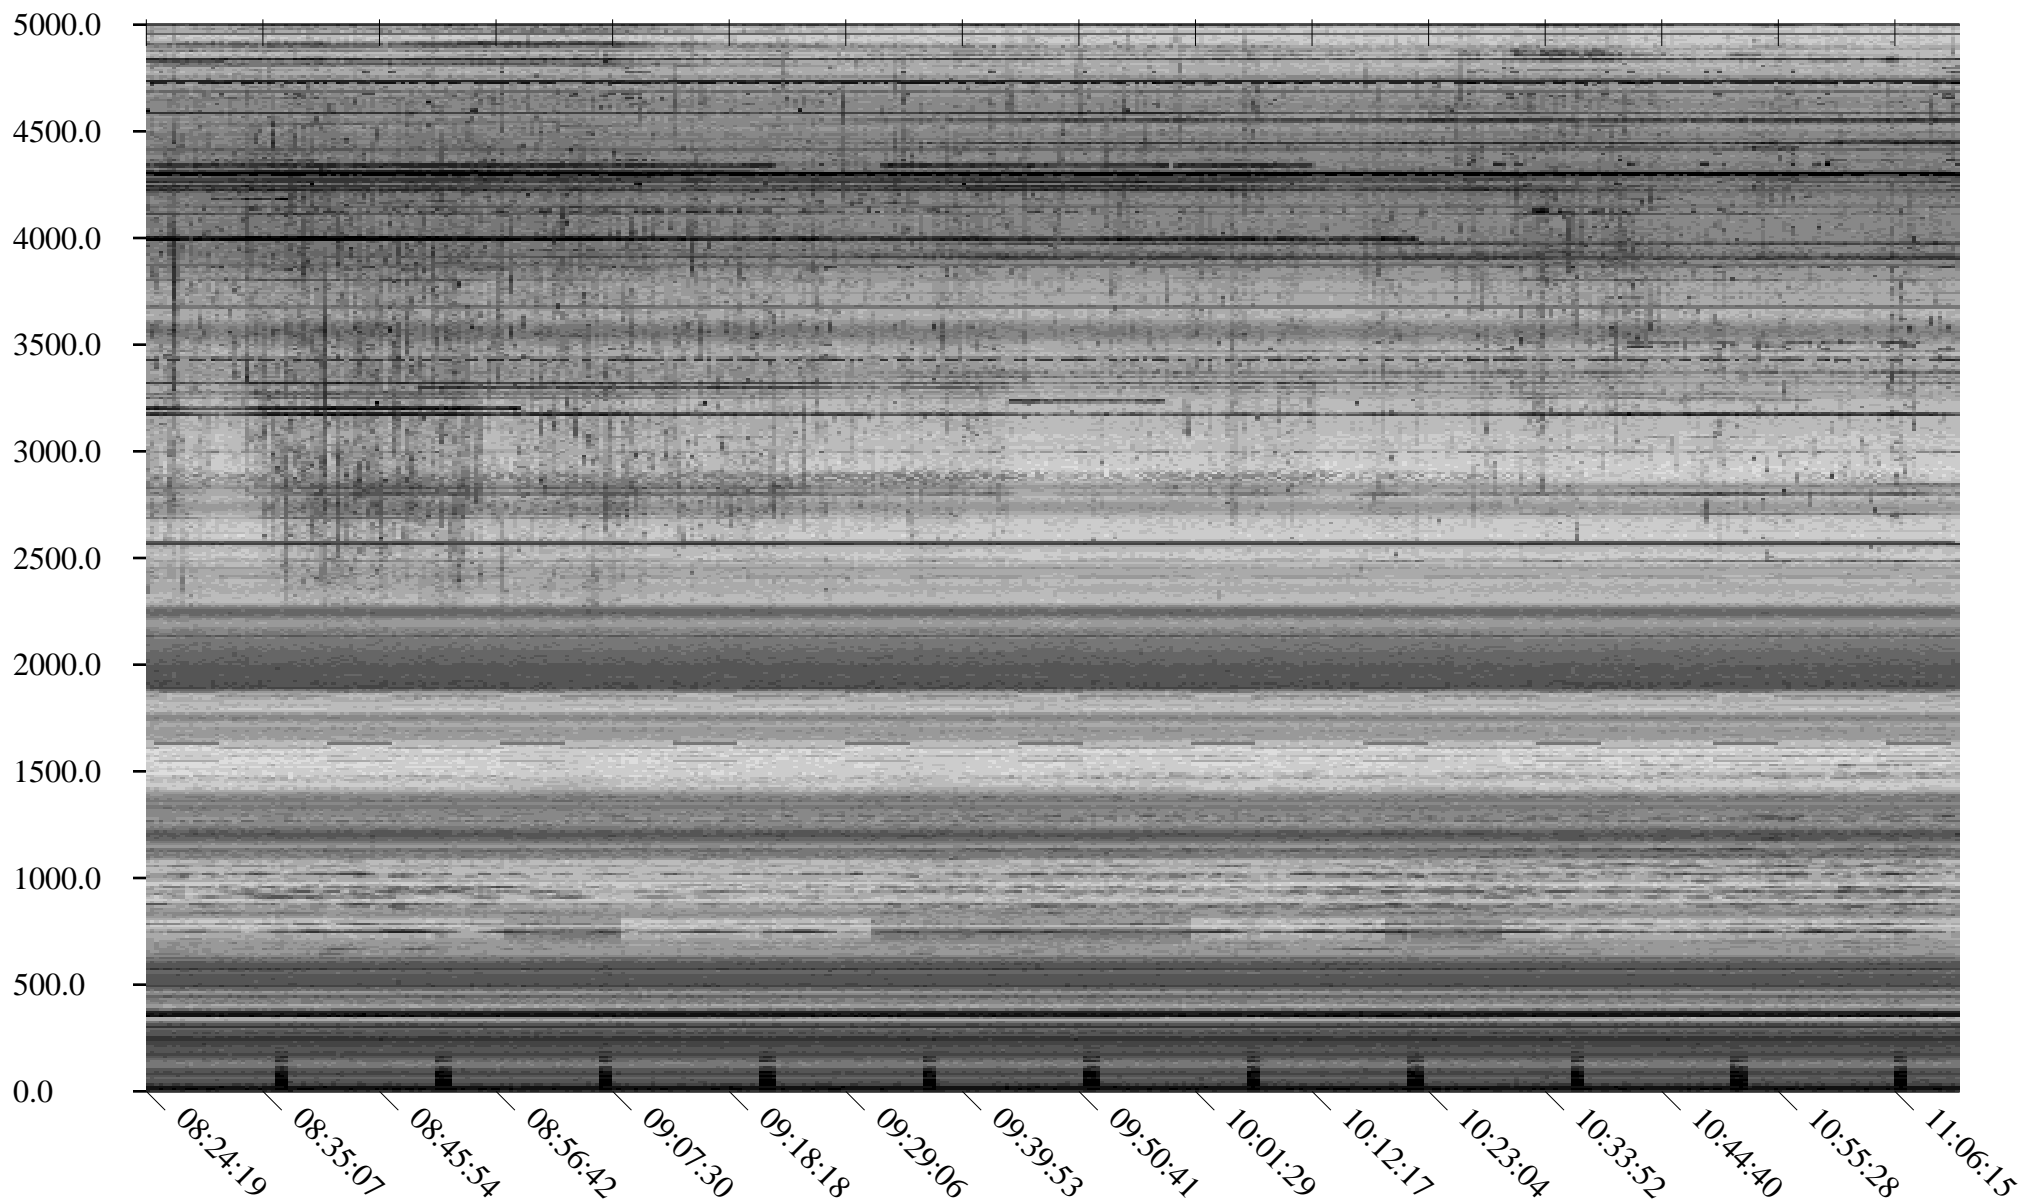

South Pole, day

246

2010

Linear Scale Black = 175 White = 25

Page 1

South Pole, day

246

2010

Linear Scale Black = 175 White = 25

Page 2

South Pole, day

246

2010

Linear Scale Black = 175 White = 25

Page 3

South Pole, day

246

2010

Linear Scale Black = 175 White = 25

Page 4

South Pole, day

246

2010

Linear Scale    Black = 175    White = 25

Page 5

South Pole, day

246

2010

Linear Scale Black = 175 White = 25

Page 6

South Pole, day

246