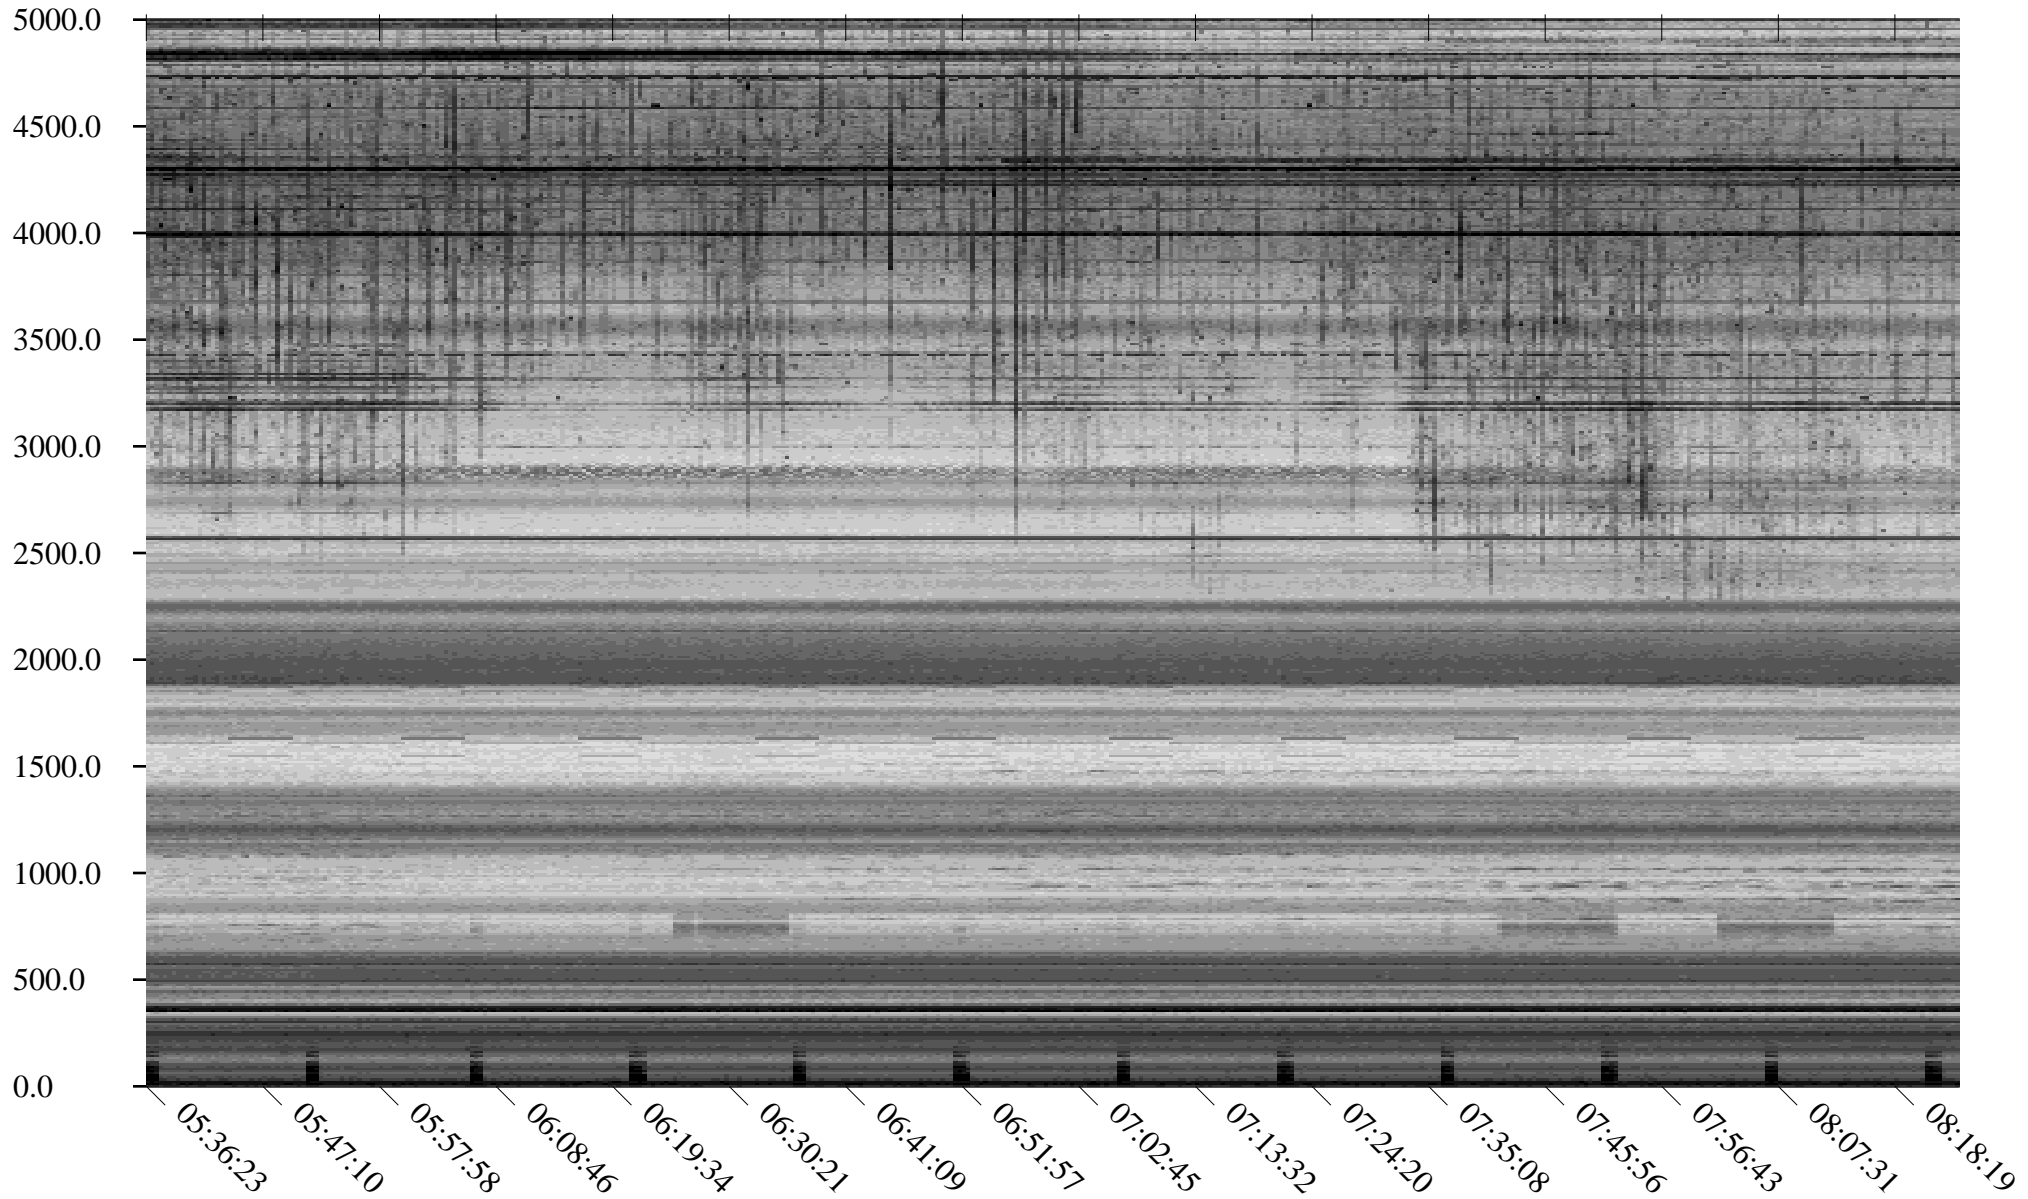

South Pole, day

246

2010

Linear Scale Black = 175 White = 25

Page 1

South Pole, day

246

2010

Linear Scale Black = 175 White = 25

Page 2

South Pole, day

246

2010

Linear Scale Black = 175 White = 25

Page 3

South Pole, day

246

2010

Linear Scale Black = 175 White = 25

Page 4

South Pole, day

246

2010

Linear Scale    Black = 175    White = 25

Page 5

South Pole, day

246

2010

Linear Scale Black = 175 White = 25

Page 6

South Pole, day

246