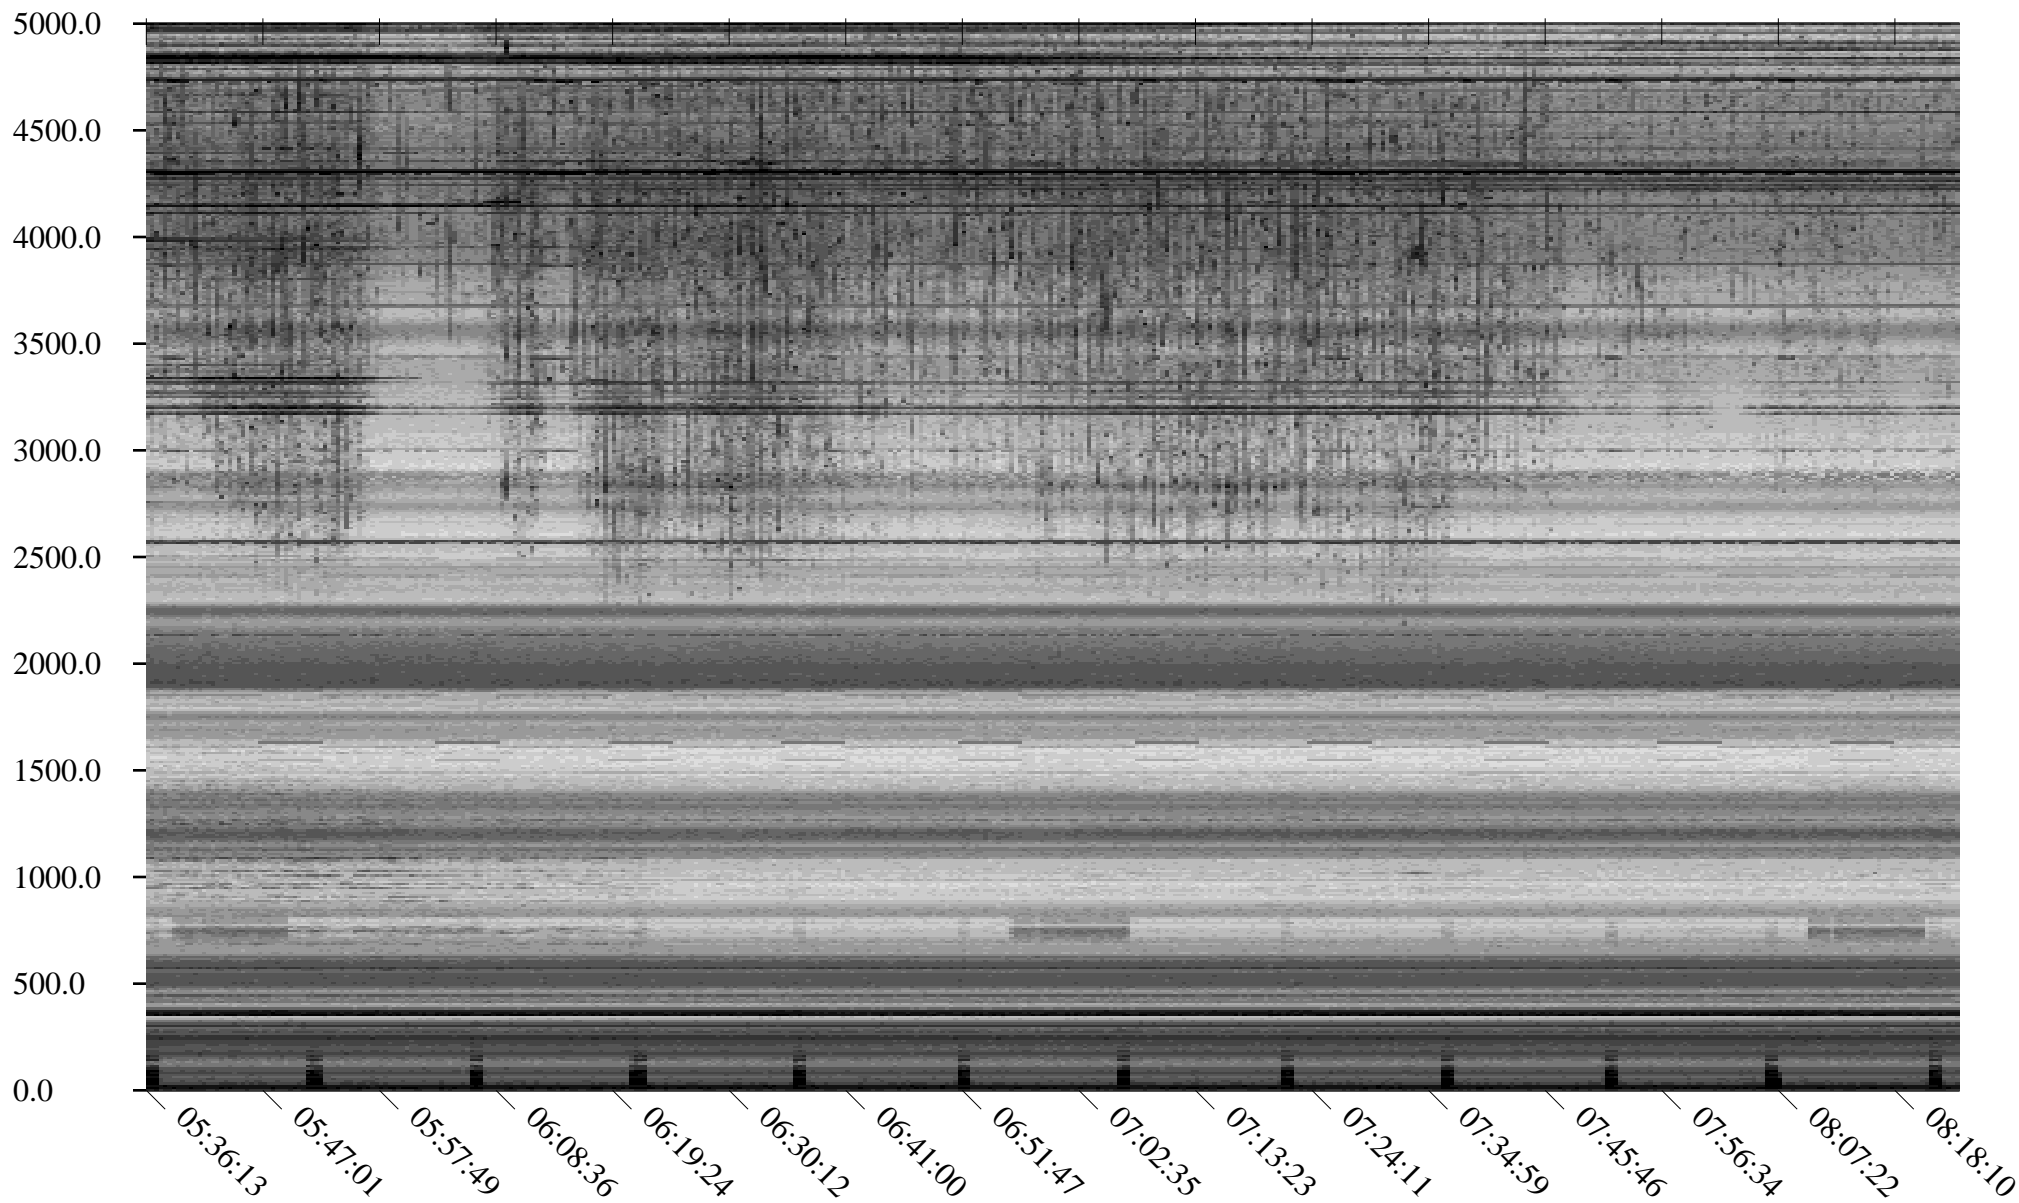

South Pole, day

248

2010

Linear Scale Black = 175 White = 25

Page 1

South Pole, day

248

2010

Linear Scale Black = 175 White = 25

Page 2

South Pole, day

248

2010

Linear Scale    Black = 175    White = 25

Page 3

South Pole, day

Page 5

South Pole, day

248

2010

Linear Scale Black = 175 White = 25

Page 6

South Pole, day

248

South Pole, day

248

2010

Linear Scale Black = 175 White = 25