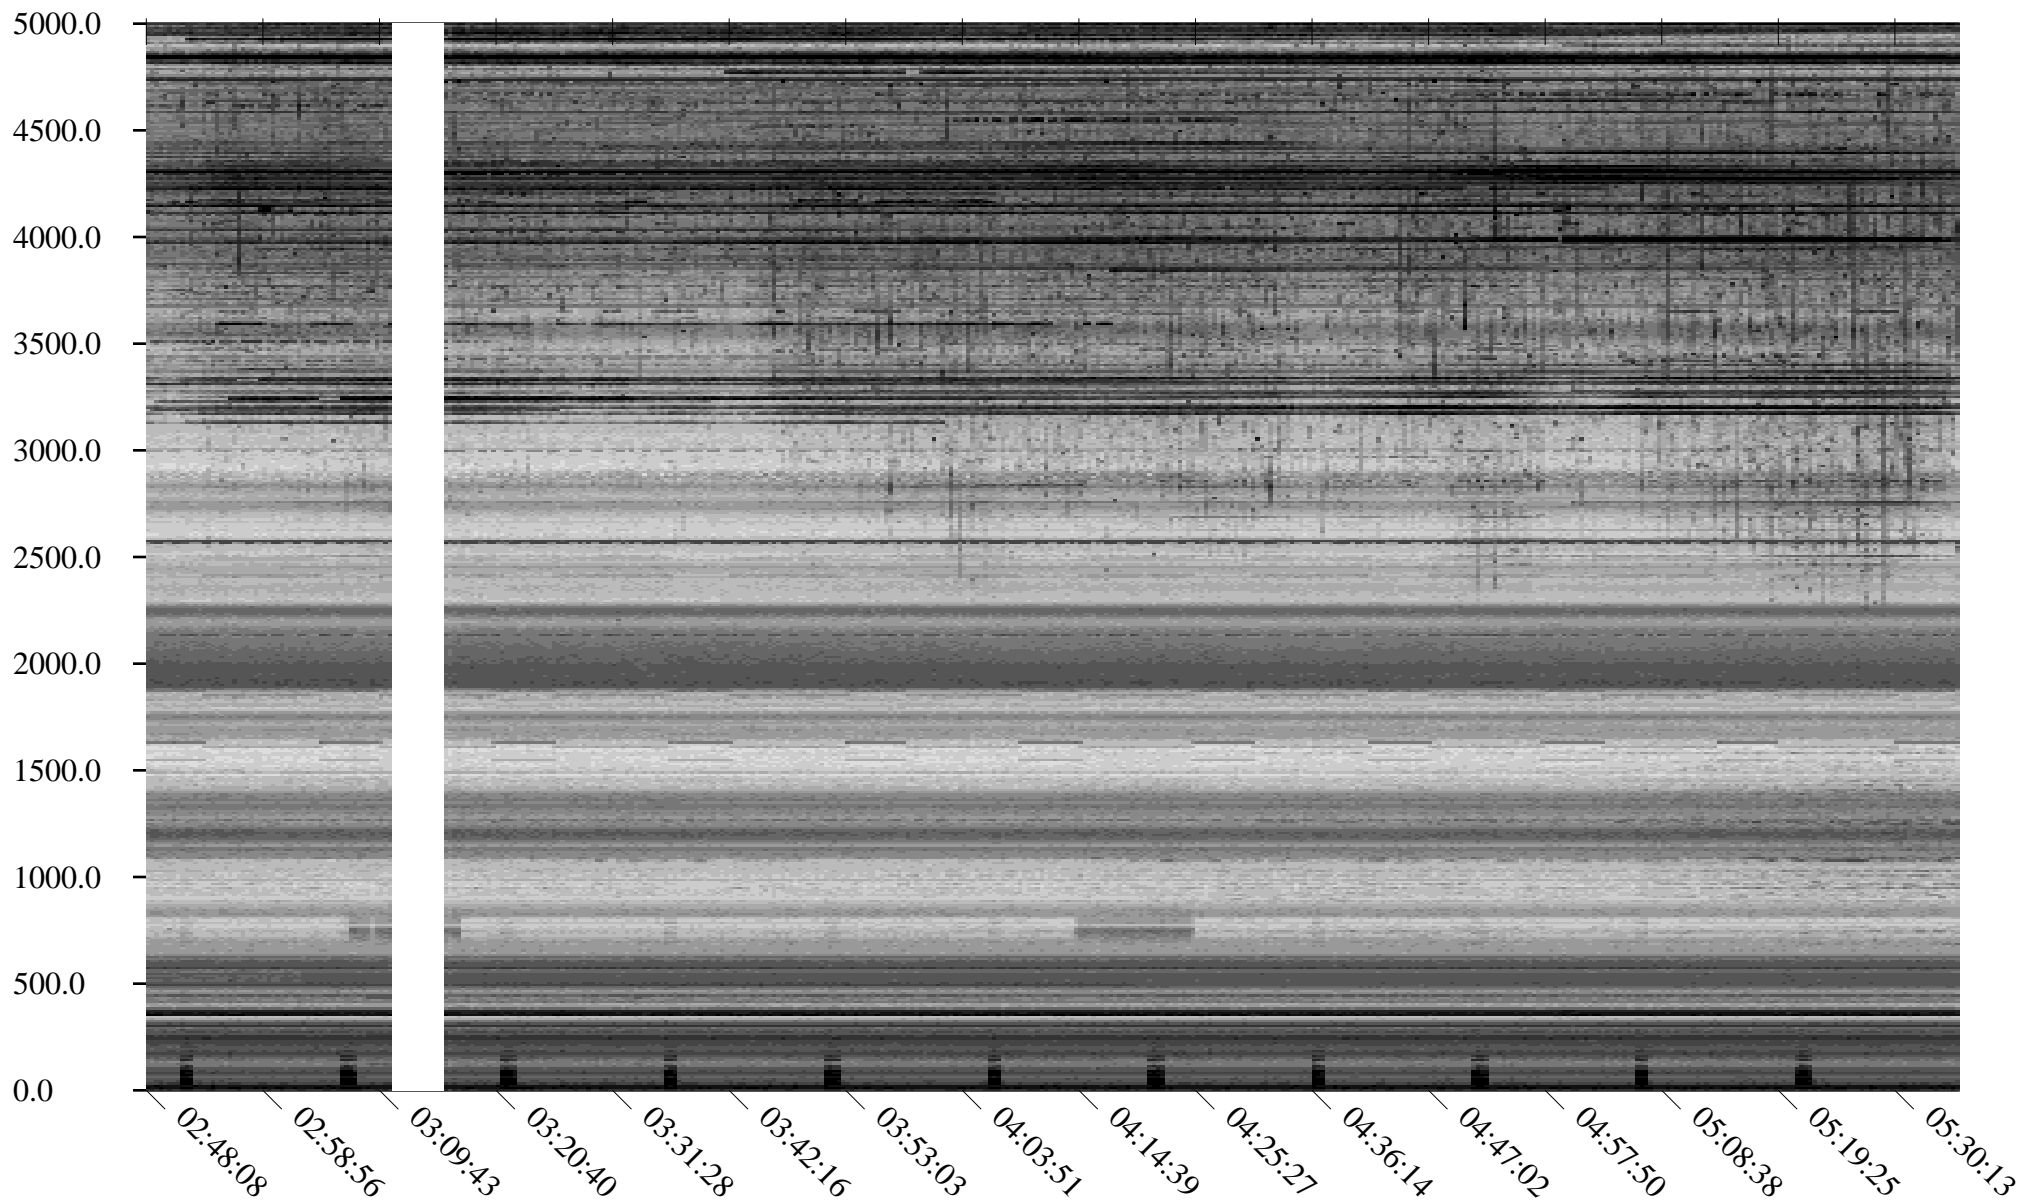

South Pole, day

248

2010

Linear Scale Black = 175 White = 25

Page 1

South Pole, day

248

2010

Linear Scale Black = 175 White = 25

Page 2

South Pole, day

248

2010

Linear Scale    Black = 175    White = 25

Page 3

South Pole, day

Page 5

South Pole, day

248

2010

Linear Scale Black = 175 White = 25

Page 6

South Pole, day

248

South Pole, day

248

2010

Linear Scale Black = 175 White = 25