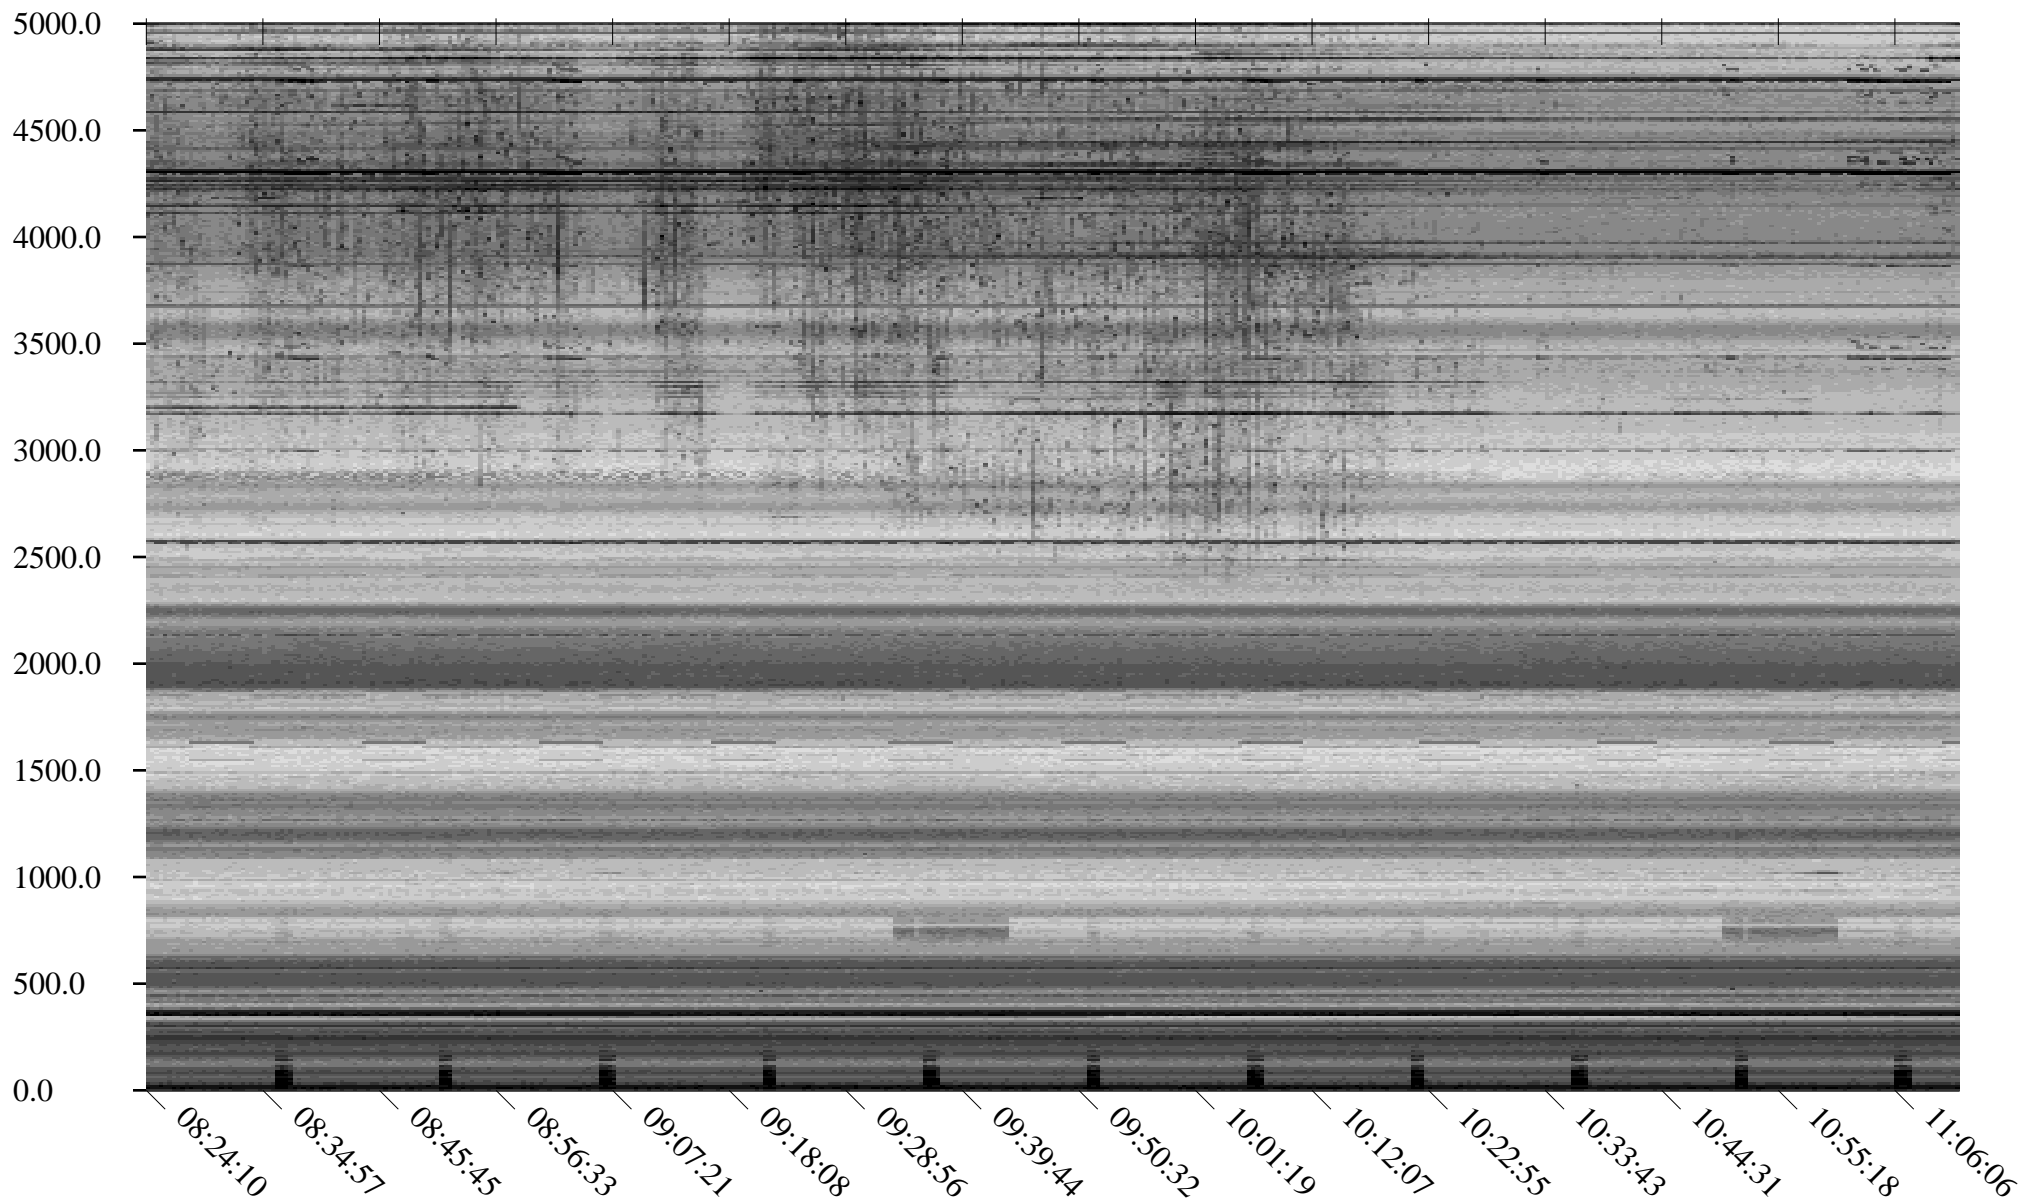

South Pole, day

248

2010

Linear Scale Black = 175 White = 25

Page 4