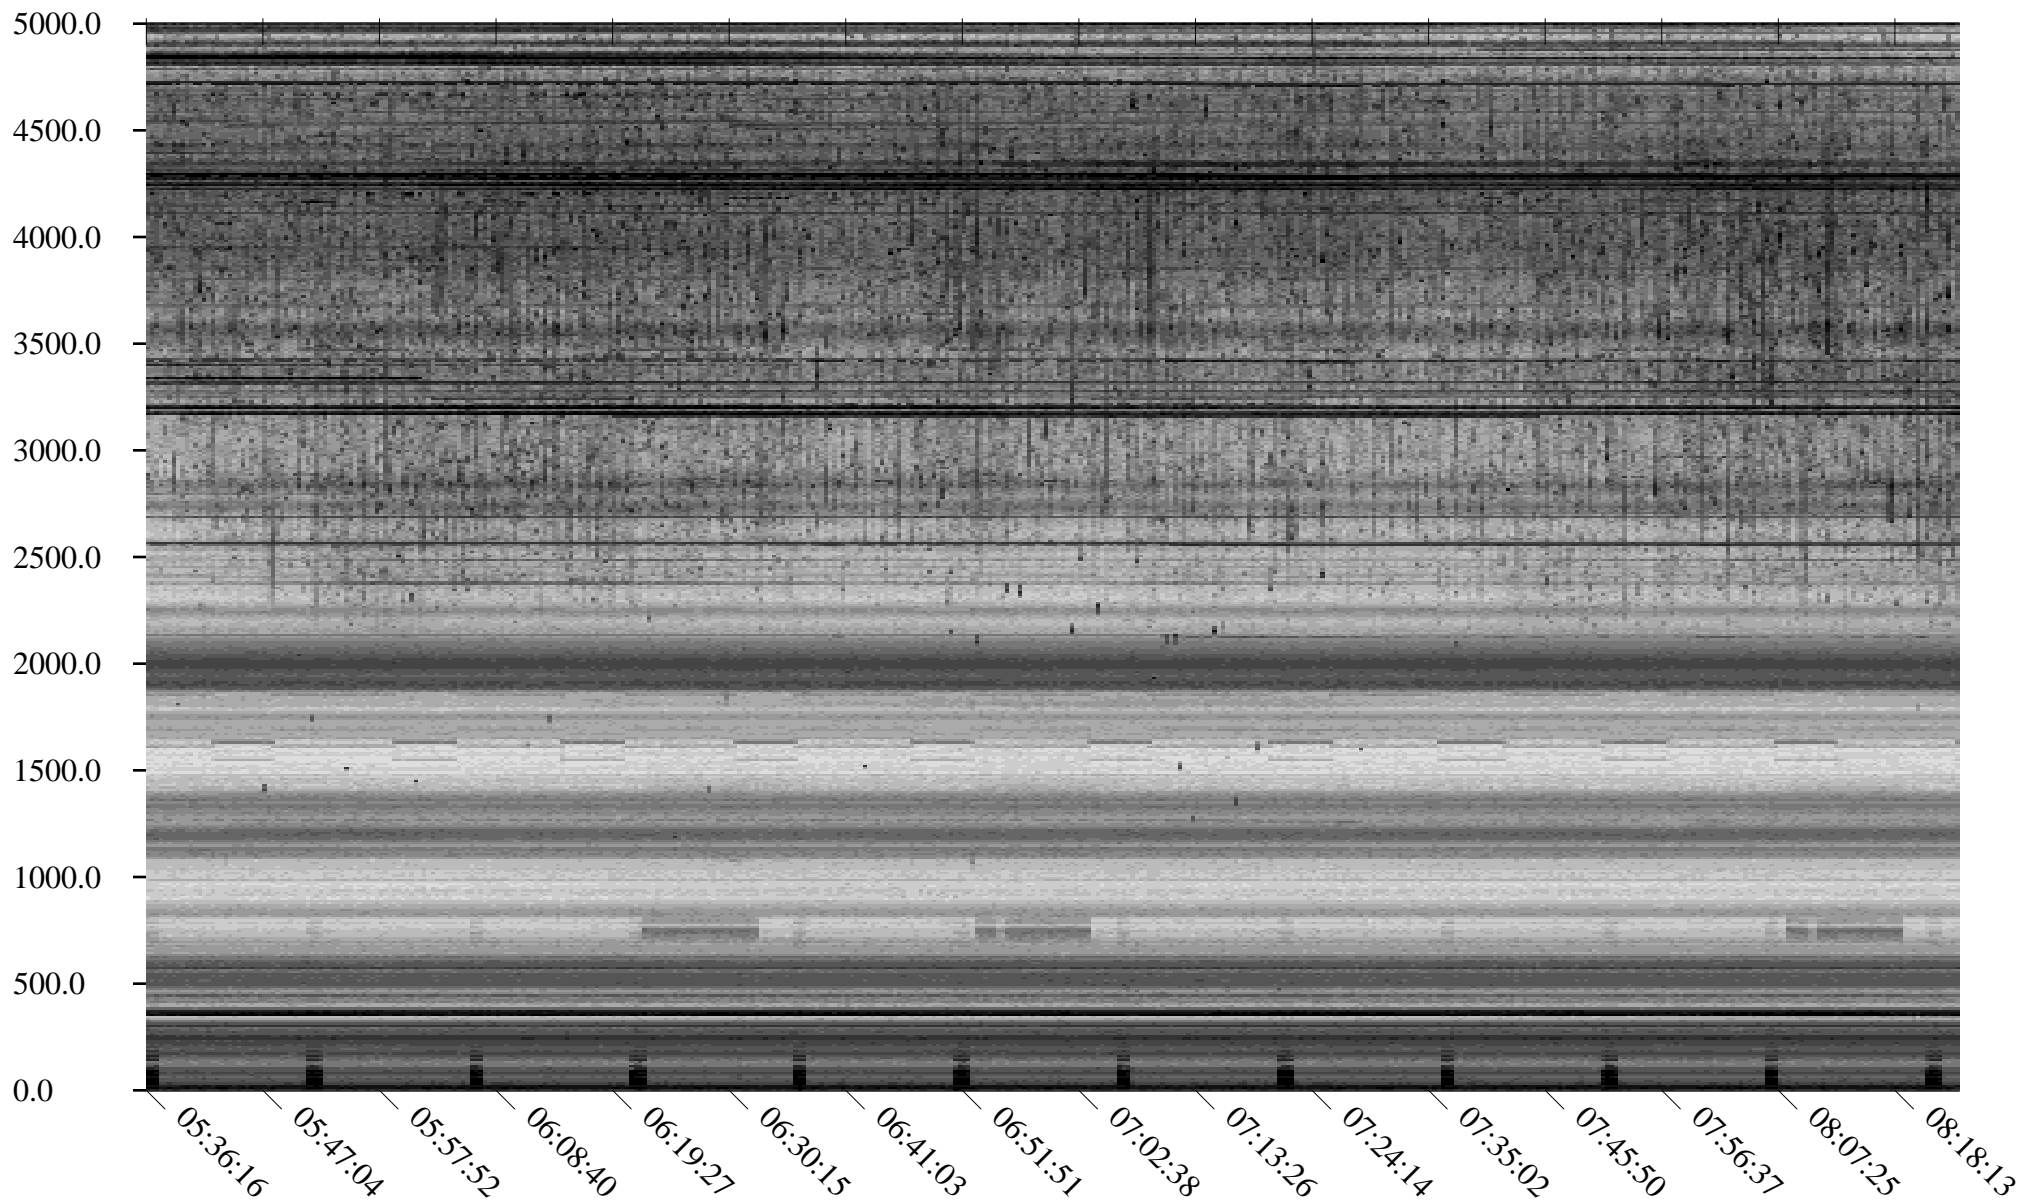

South Pole, day

252

2010

Linear Scale    Black = 175    White = 25

Page 1

South Pole, day

252

2010

Page 2

Linear Scale Black = 175 White = 25

South Pole, day

252

2010

Linear Scale Black = 175 White = 25

Page 3

South Pole, day

252

2010

Linear Scale Black = 175 White = 25

Page 4

South Pole, day

252

2010

Linear Scale Black = 175 White = 25

Page 5

South Pole, day

252

2010

Linear Scale Black = 175 White = 25

Page 6

South Pole, day

252