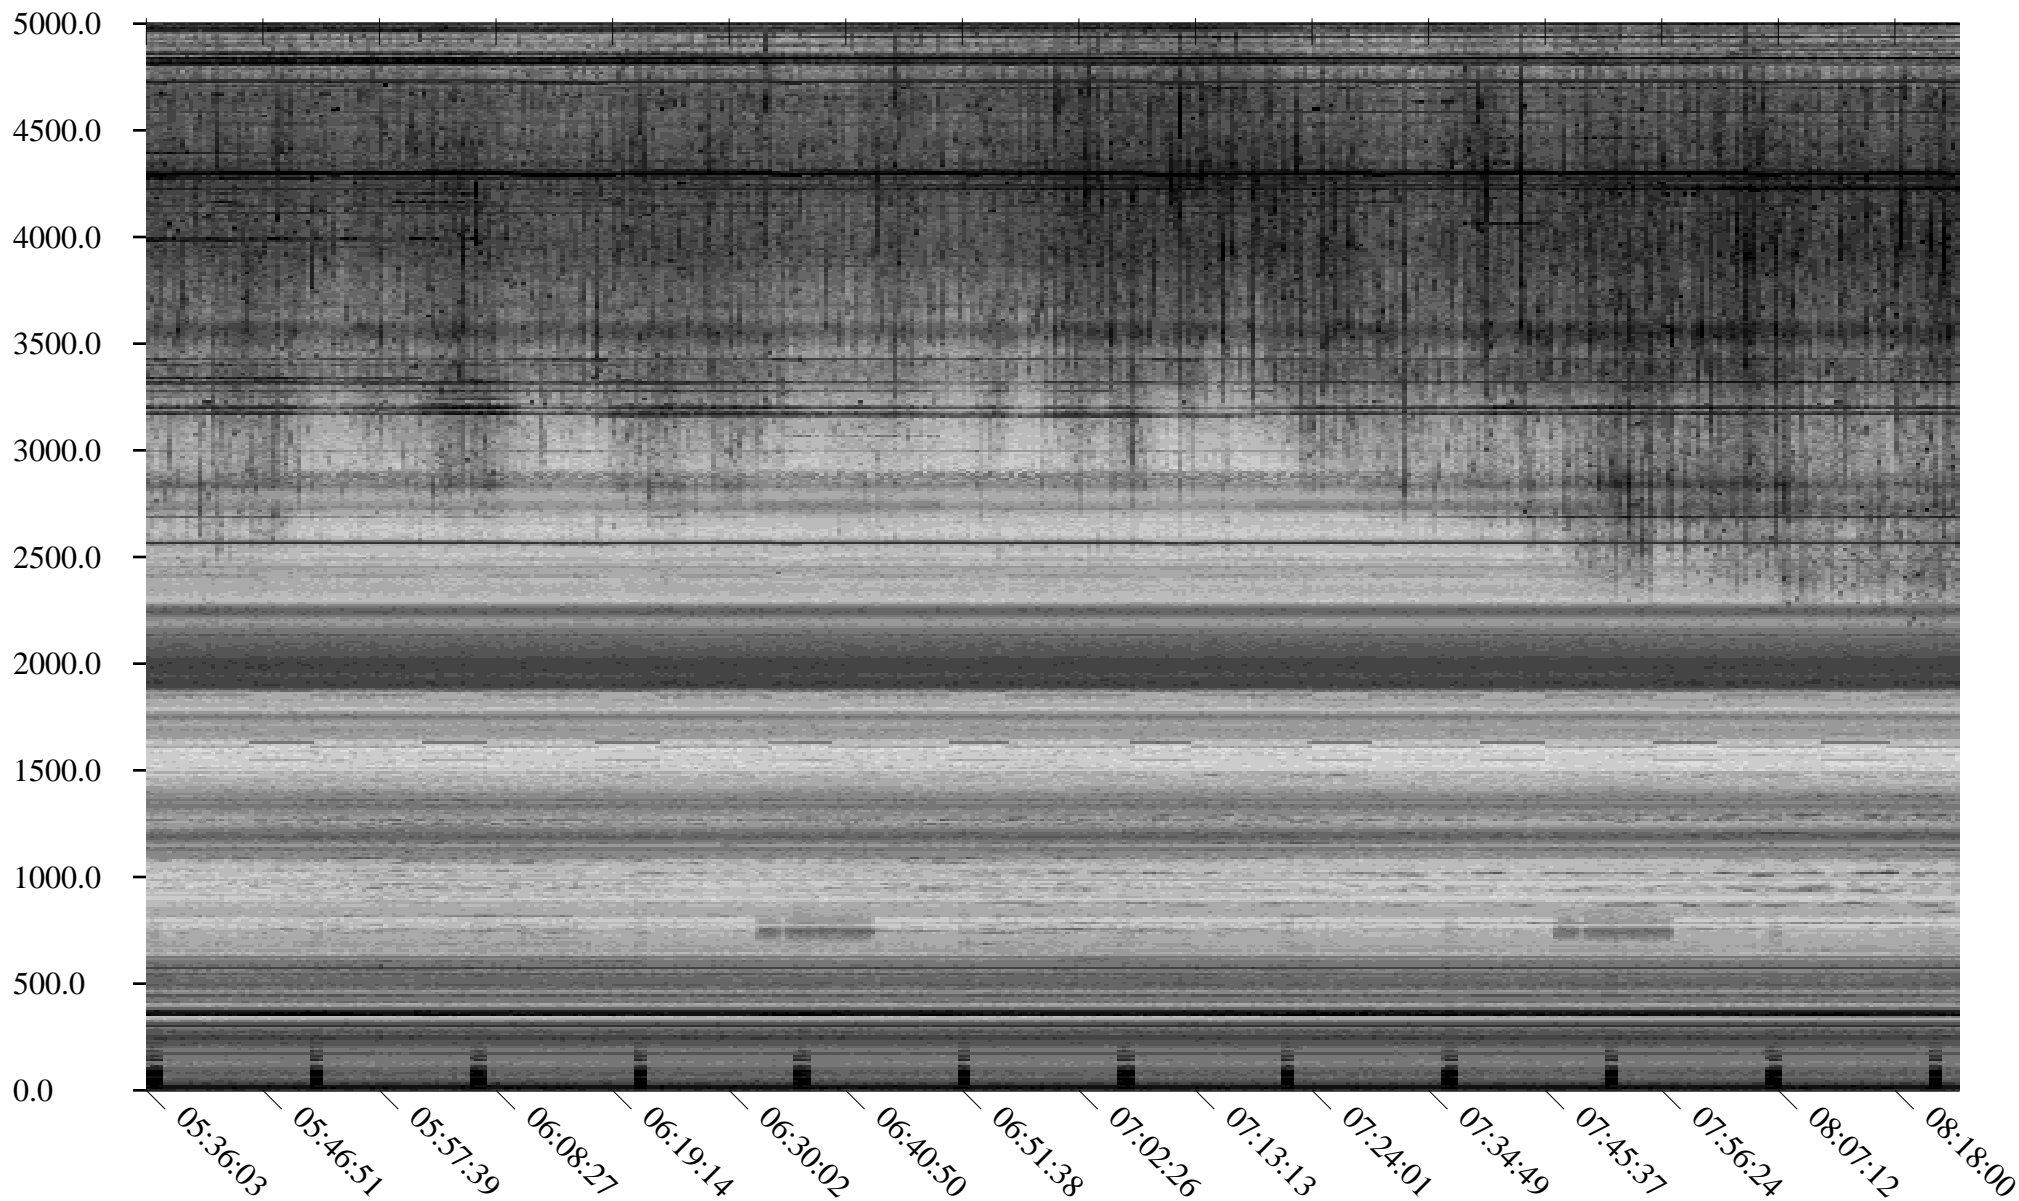

South Pole, day

254

2010

Linear Scale Black = 175 White = 25

Page 1

South Pole, day

254

2010

Linear Scale Black = 175 White = 25

Page 2

South Pole, day

254

2010

Linear Scale Black = 175 White = 25

Page 3

South Pole, day

254

2010

Linear Scale    Black = 175    White = 25

Page 4

South Pole, day

254

2010

Linear Scale    Black = 175    White = 25

Page 5

South Pole, day

254

2010

Linear Scale Black = 175 White = 25

South Pole, day

254

2010