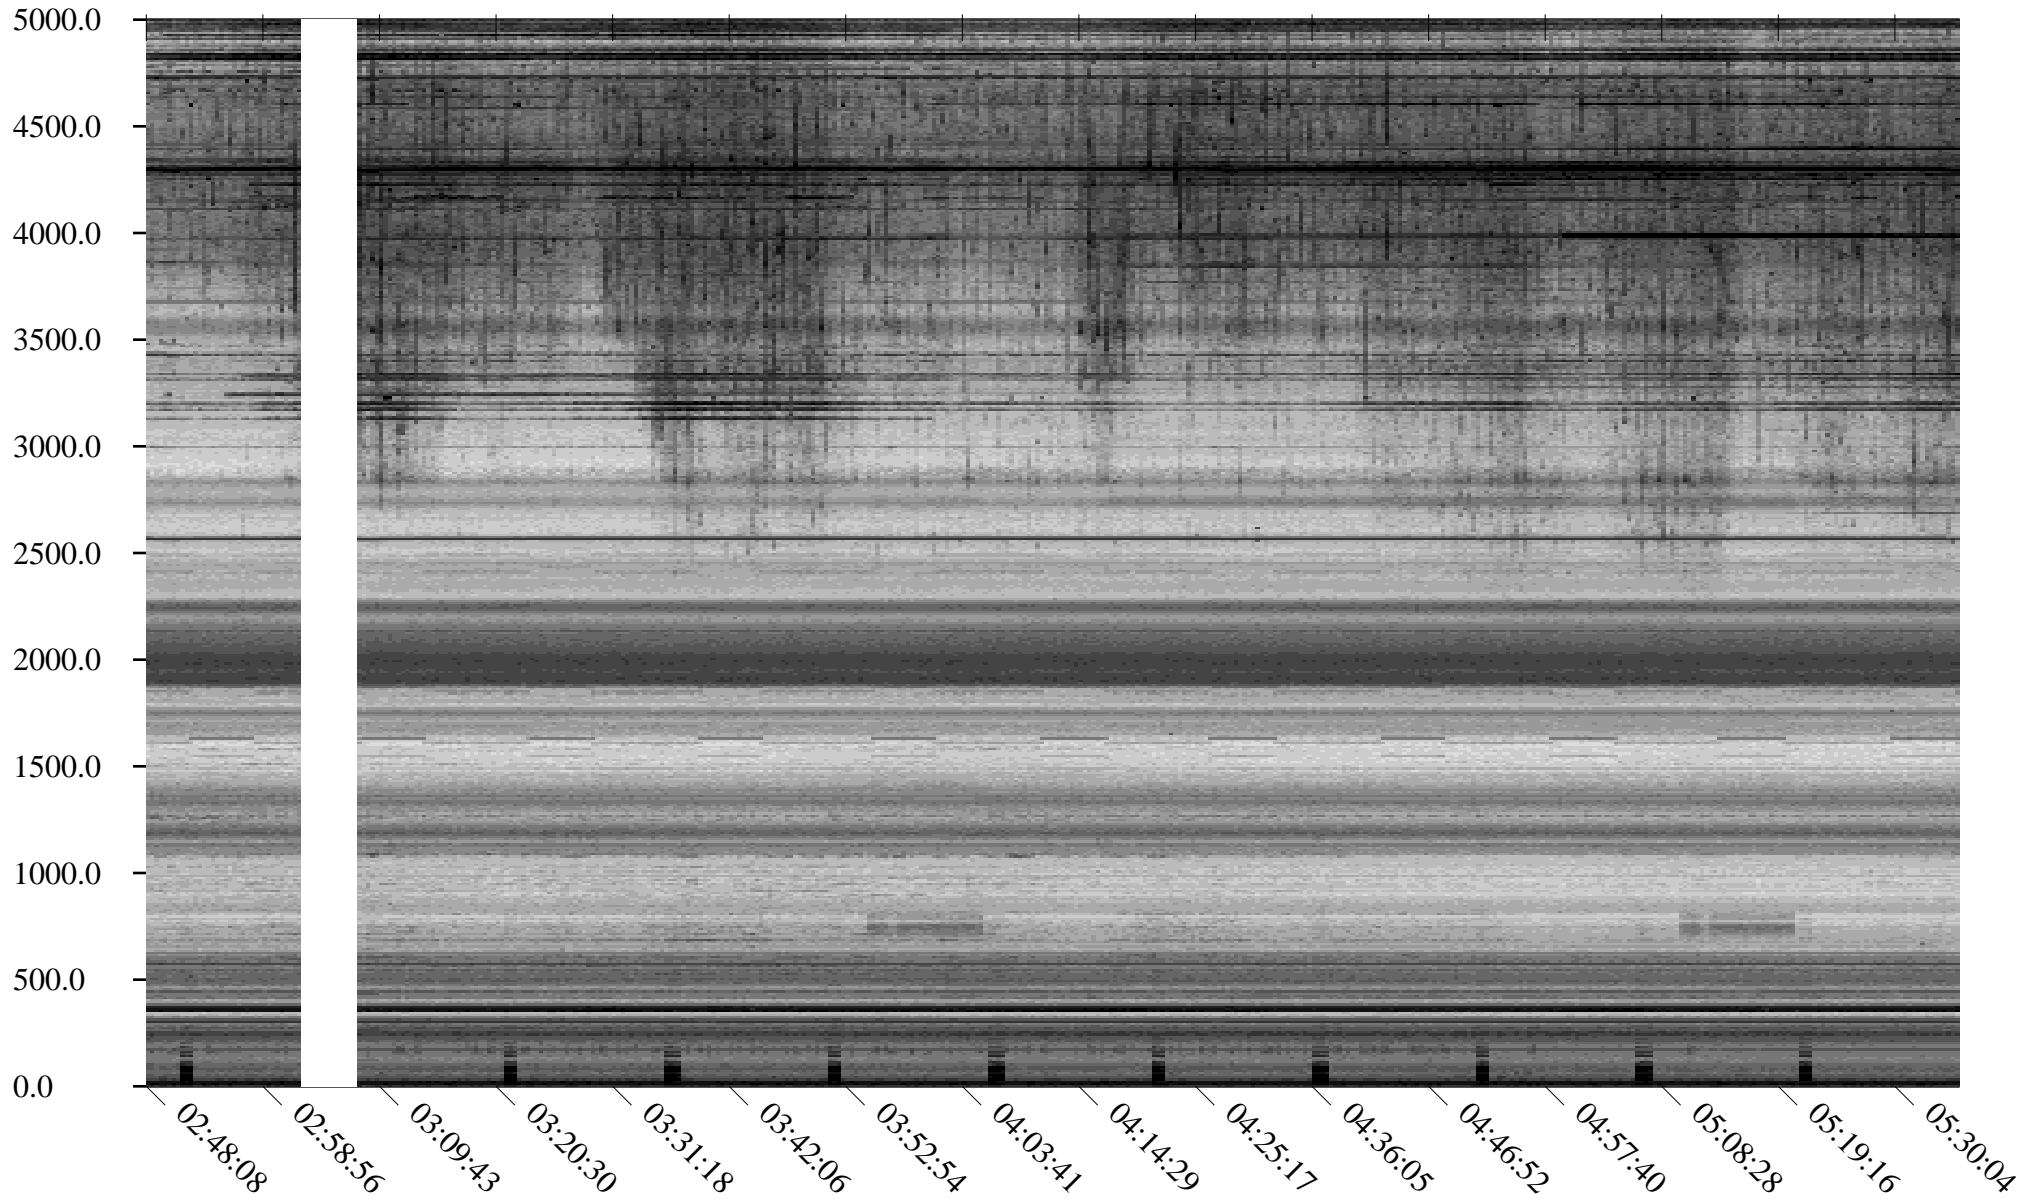

South Pole, day

254

2010

Linear Scale Black = 175 White = 25

Page 1

South Pole, day

254

2010

Linear Scale Black = 175 White = 25

Page 2

South Pole, day

254

2010

Linear Scale Black = 175 White = 25

Page 3

South Pole, day

254

2010

Linear Scale    Black = 175    White = 25

Page 4

South Pole, day

254

2010

Linear Scale    Black = 175    White = 25

Page 5

South Pole, day

254

2010

Linear Scale Black = 175 White = 25

South Pole, day

254

2010