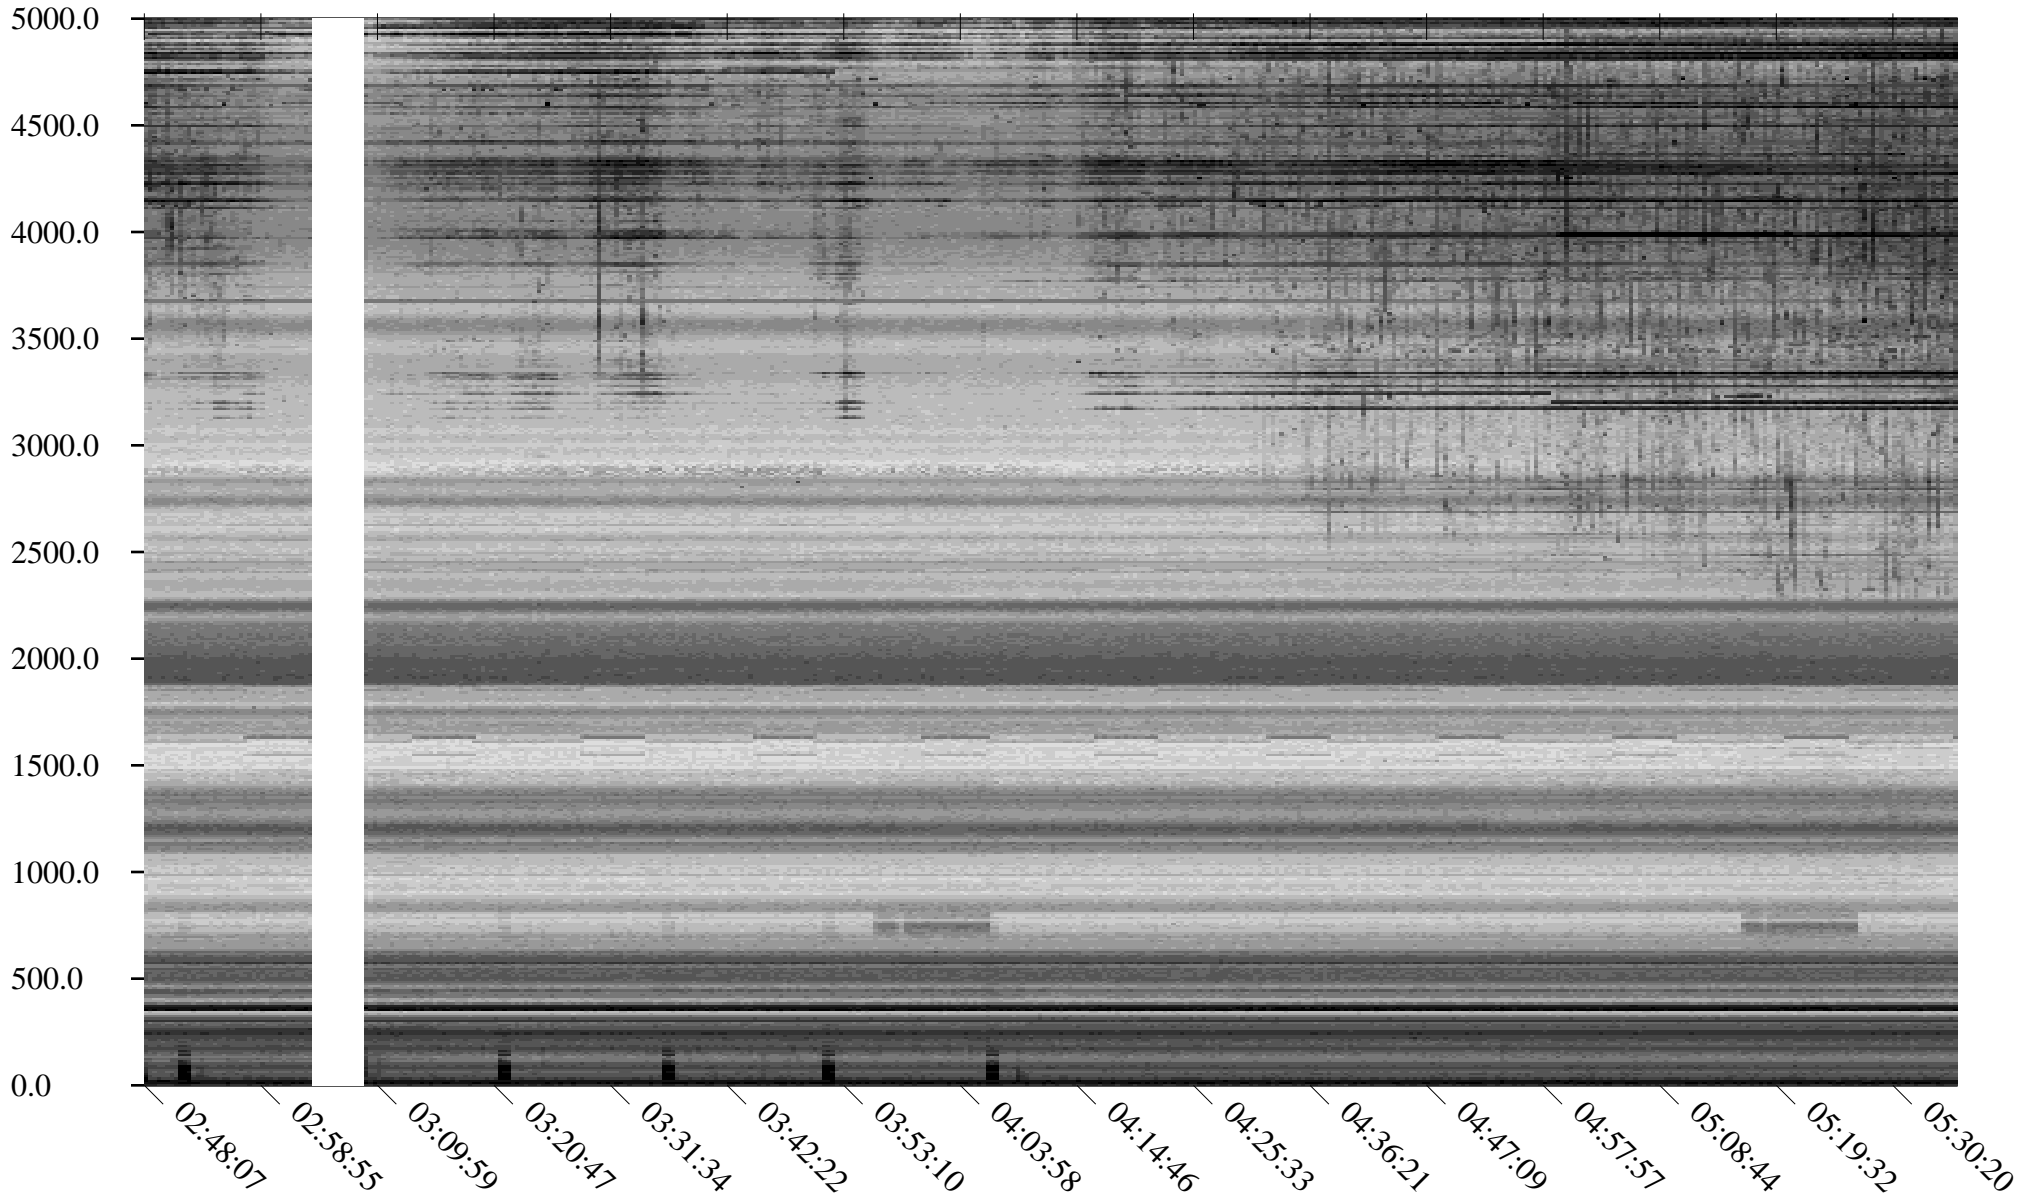

South Pole, day

261

2010

Linear Scale    Black = 175    White = 25

Page 1

South Pole, day

261

2010

Linear Scale    Black = 175    White = 25

Page 2

South Pole, day

261

2010

Linear Scale Black = 175 White = 25

Page 3

South Pole, day

261

2010

Linear Scale Black = 175 White = 25

Page 4

South Pole, day

261

2010

Linear Scale Black = 175 White = 25

Page 5

South Pole, day

261

2010

Linear Scale Black = 175 White = 25

Page 6

South Pole, day

261