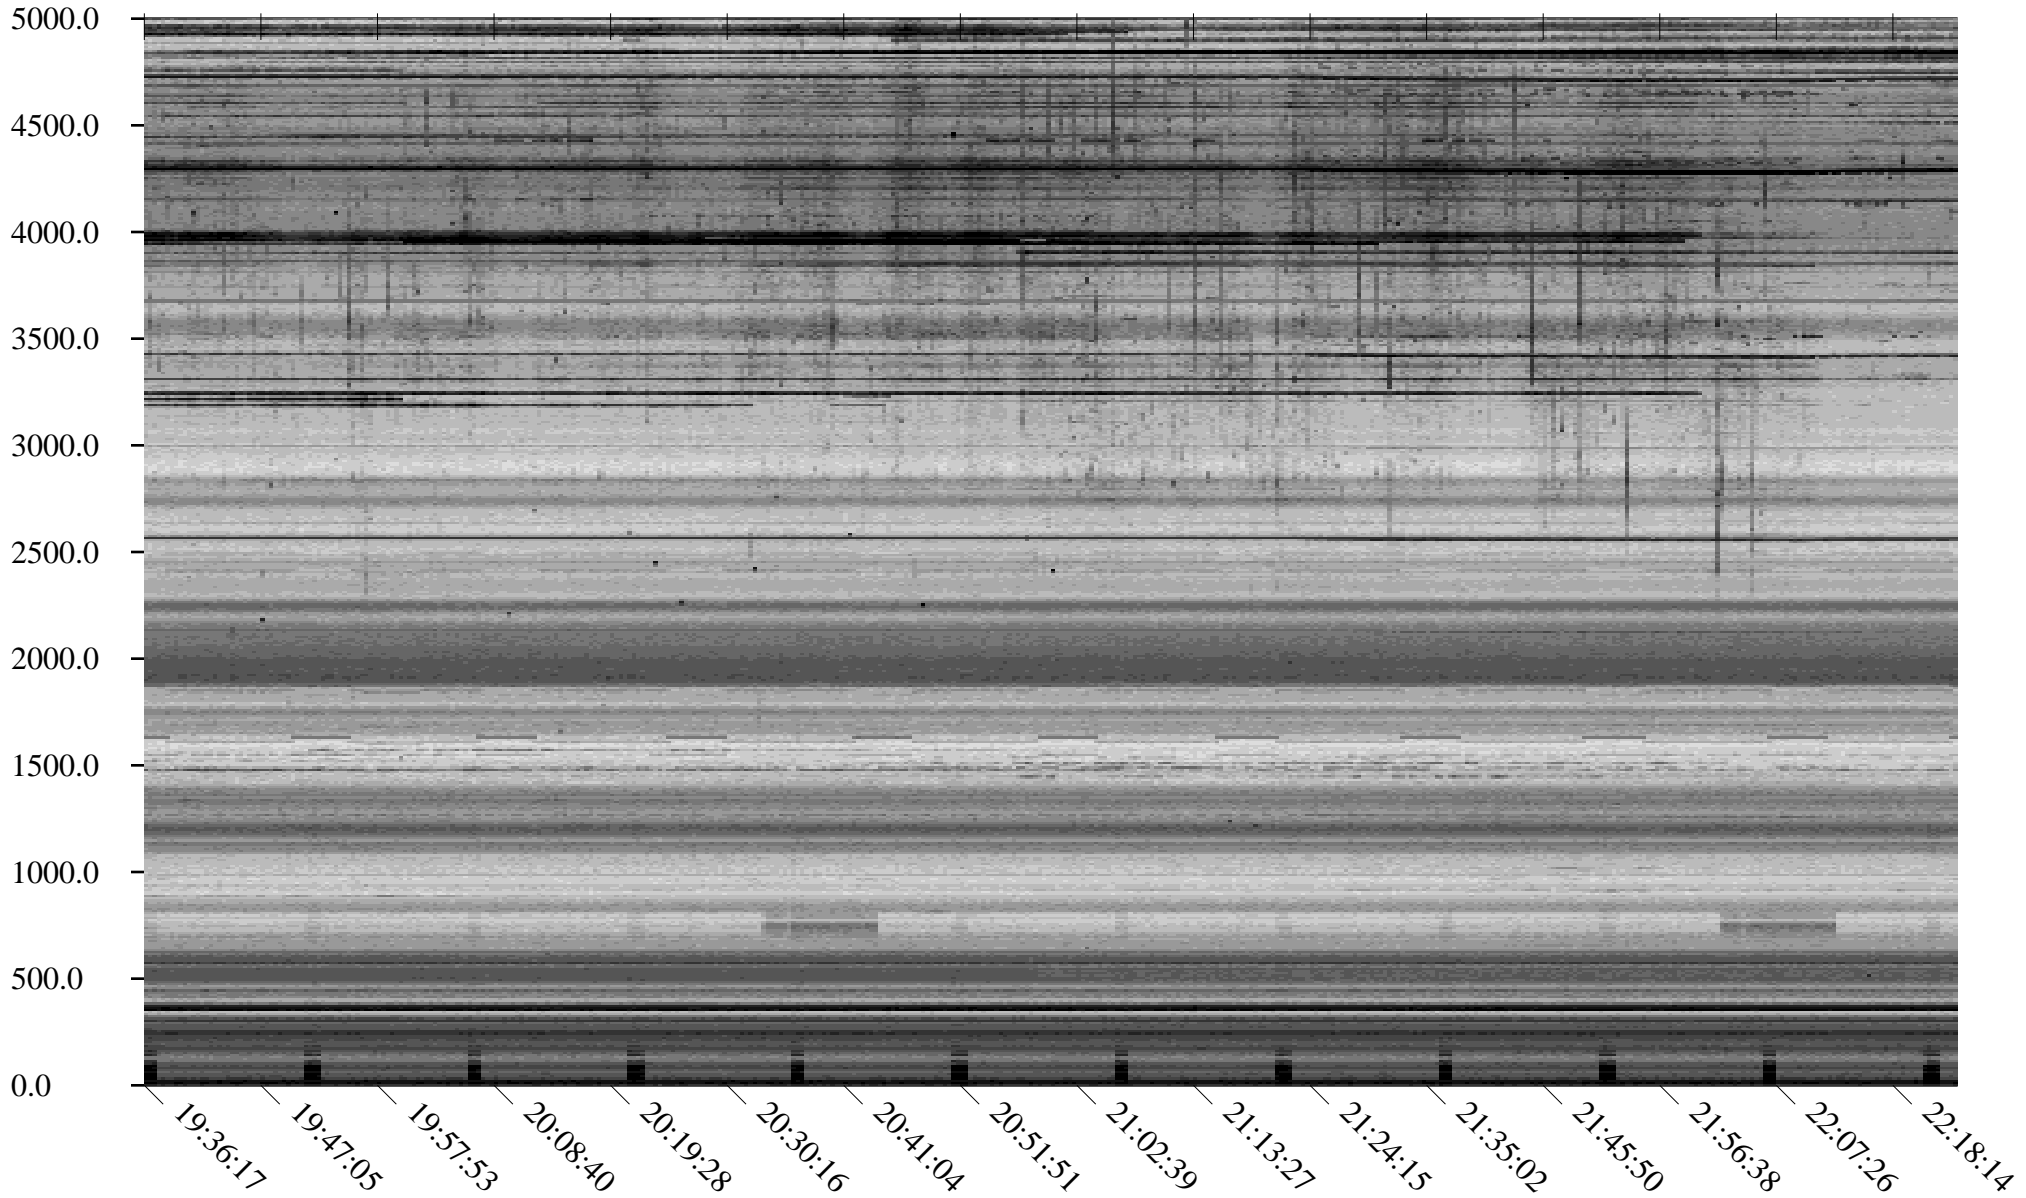

South Pole, day

261

2010

Linear Scale    Black = 175    White = 25

Page 1

South Pole, day

261

2010

Page 5

South Pole, day

261

2010

Linear Scale Black = 175 White = 25

Page 6

South Pole, day

261

2010

Linear Scale    Black = 175    White = 25

Page 7

South Pole, day

261

2010

Linear Scale    Black = 175    White = 25

Page 8

South Pole, day

261

2010

Linear Scale Black = 175 White = 25

Page 9