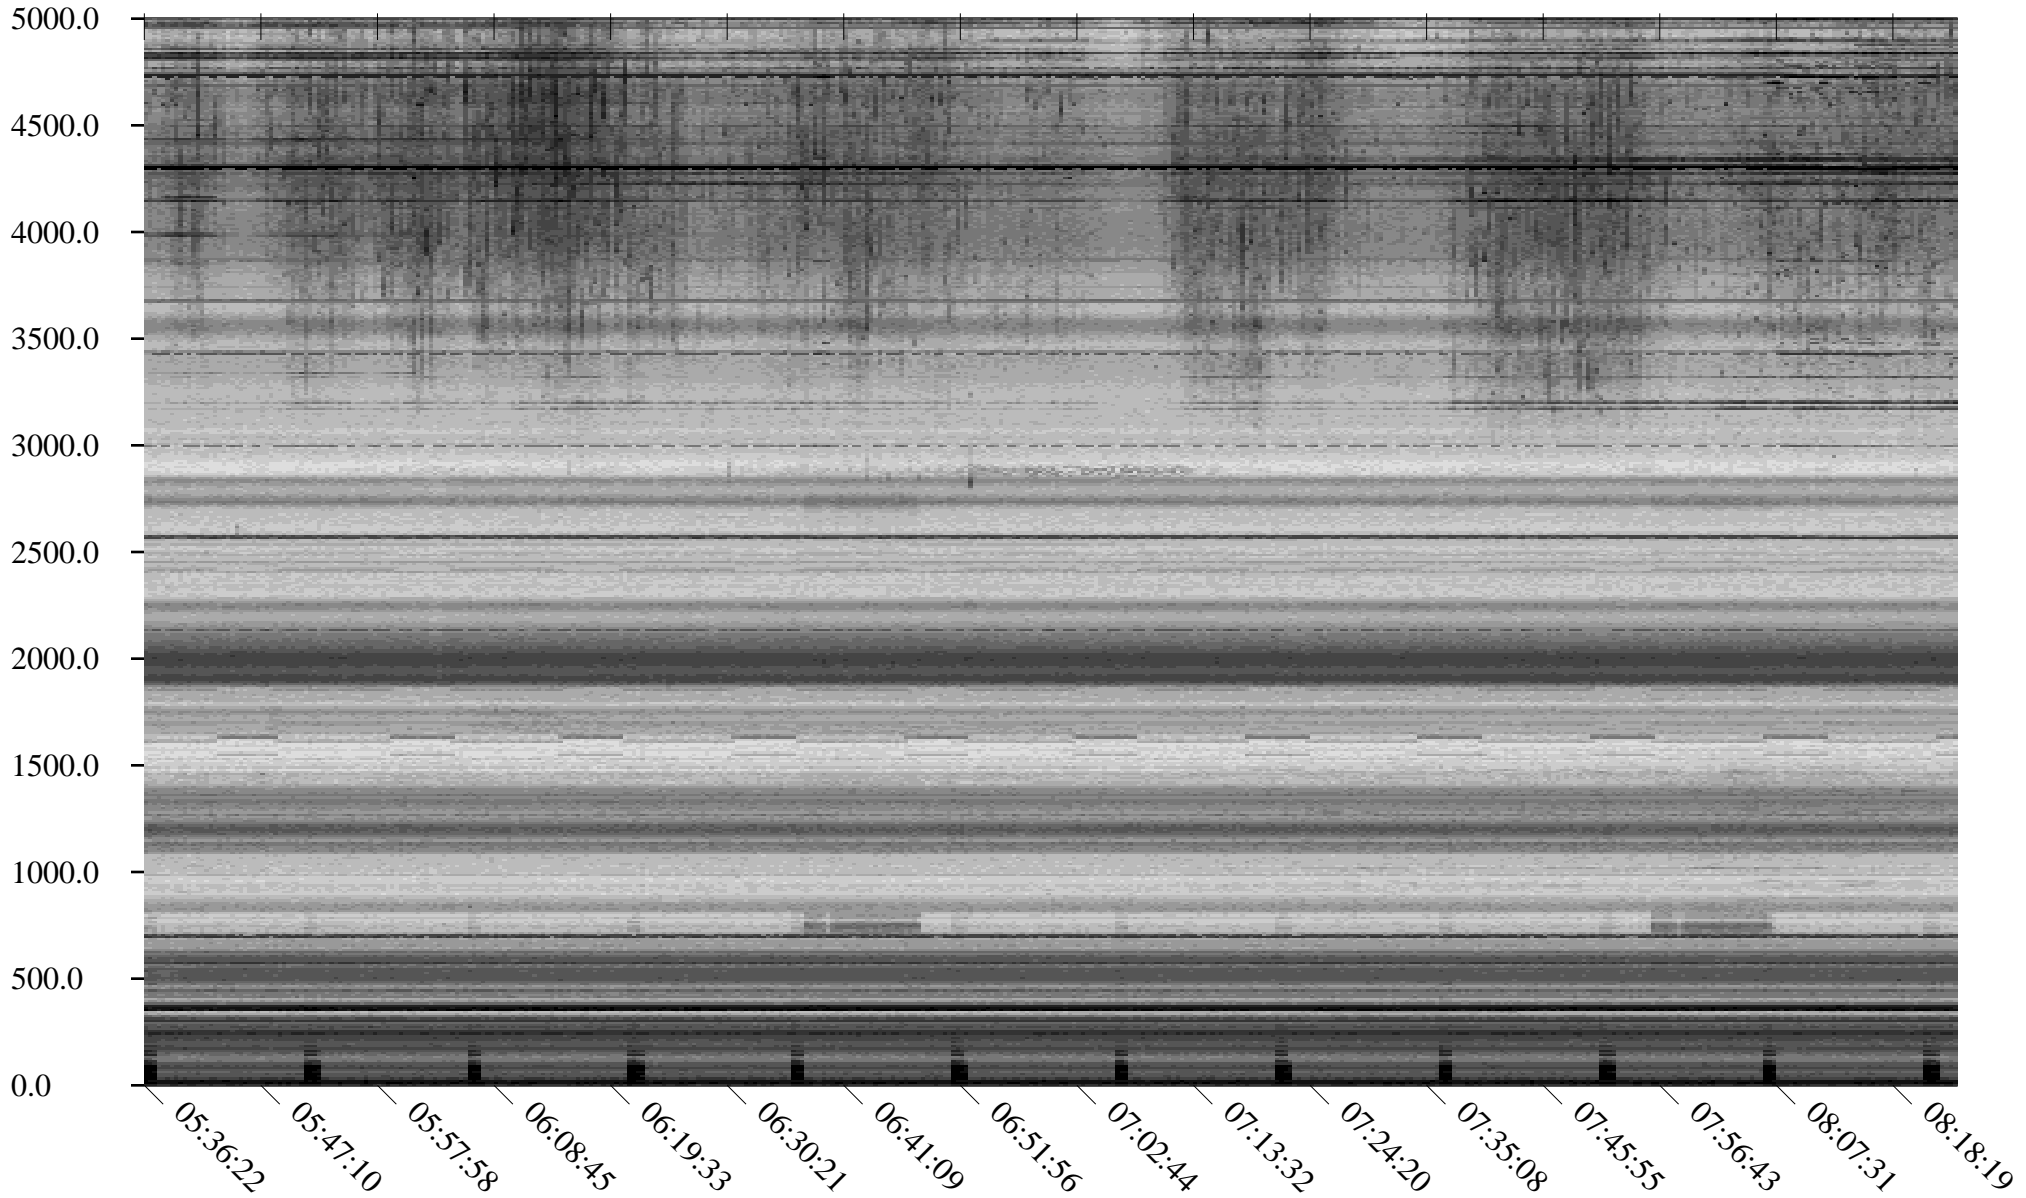

South Pole, day

264

2010

Linear Scale Black = 175 White = 25

Page 1

South Pole, day

264

2010

Linear Scale Black = 175 White = 25

South Pole, day

264

2010

Linear Scale    Black = 175    White = 25

Page 3

South Pole, day

264

2010

Linear Scale Black = 175 White = 25

Page 4

South Pole, day

264

2010

Linear Scale Black = 175 White = 25

Page 5

South Pole, day

264

2010

Linear Scale Black = 175 White = 25

Page 6

South Pole, day

264

2010