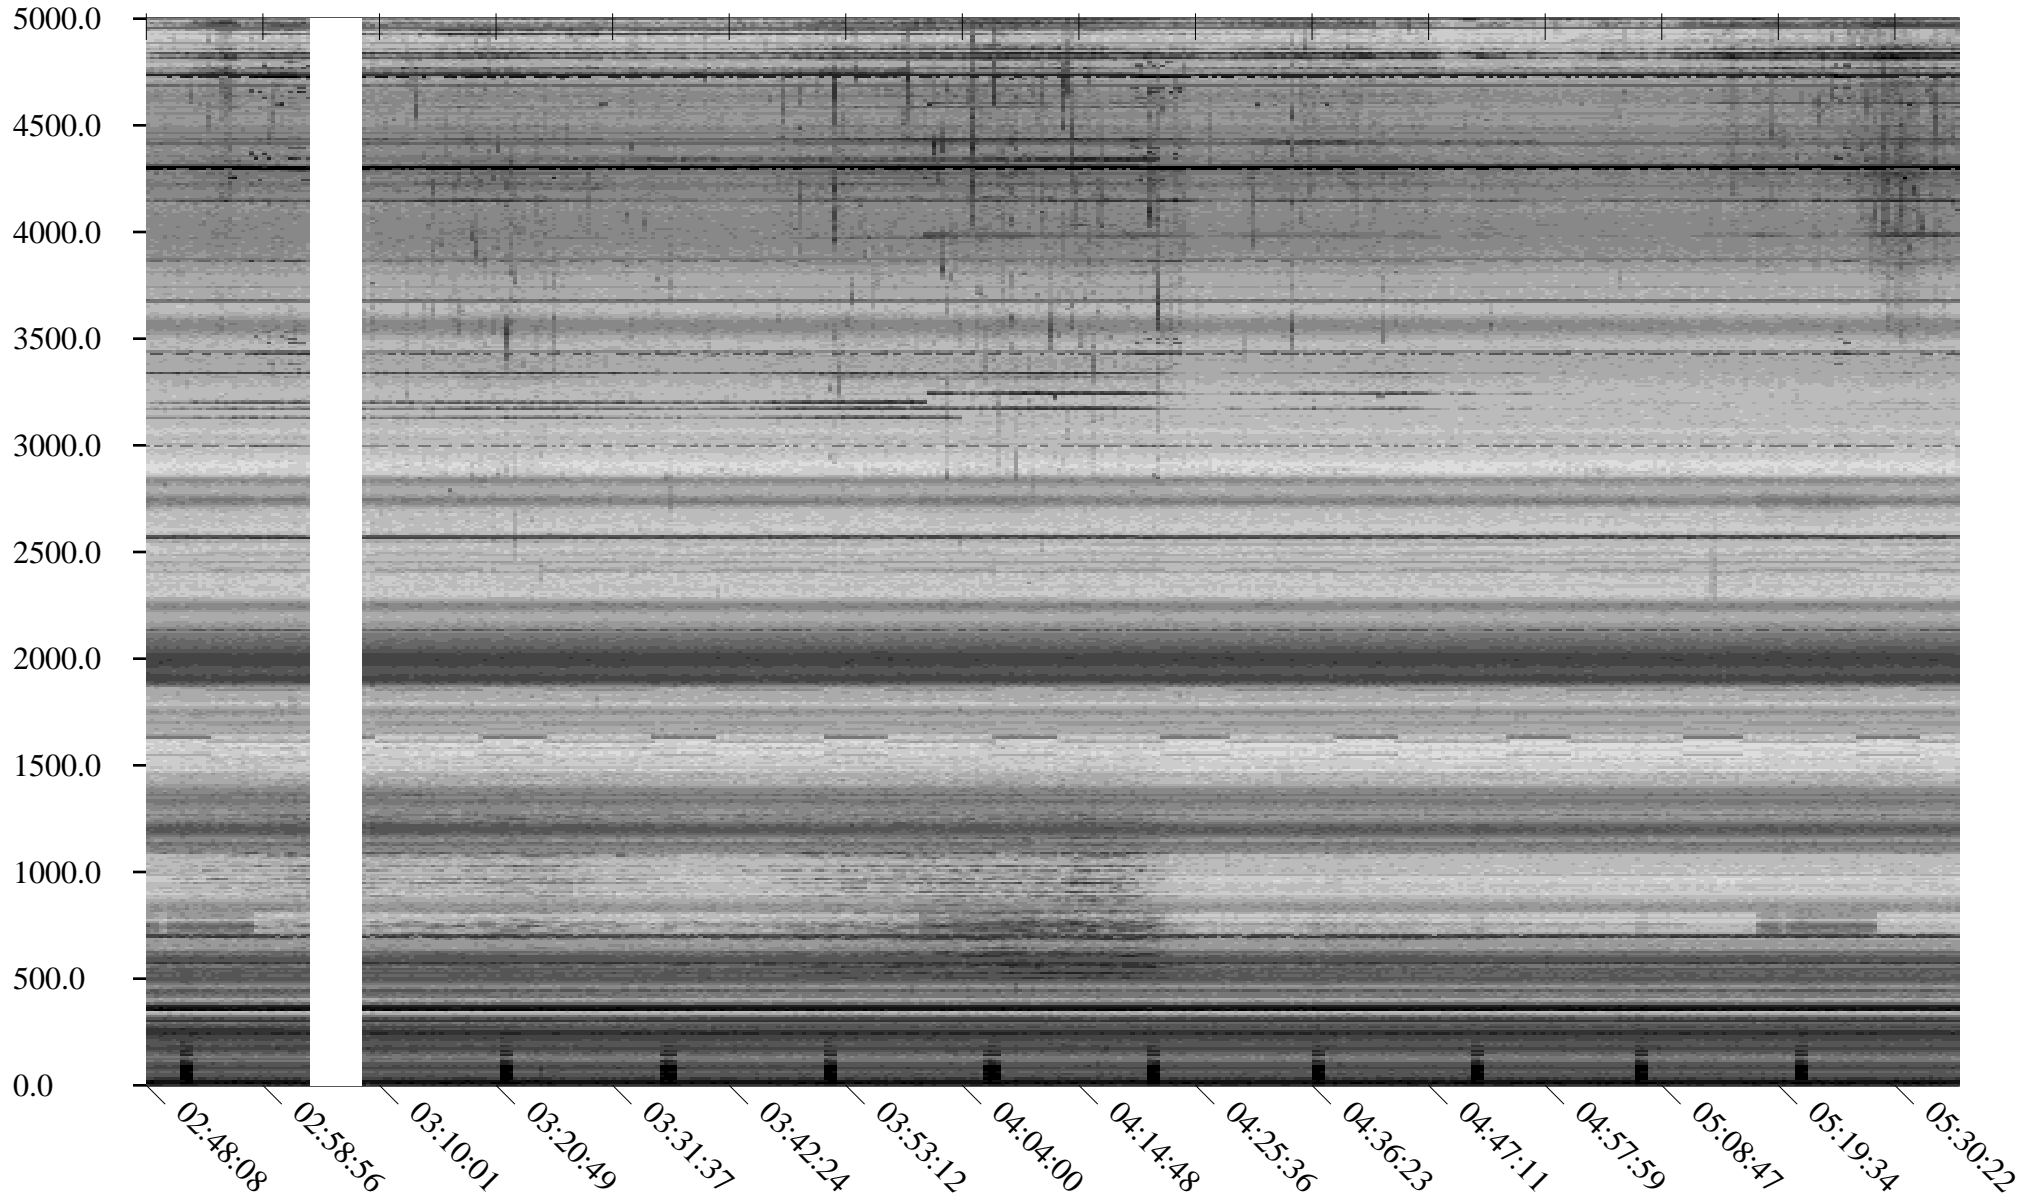

South Pole, day

264

2010

Linear Scale Black = 175 White = 25

Page 1

South Pole, day

264

2010

Linear Scale Black = 175 White = 25

South Pole, day

264

2010

Linear Scale    Black = 175    White = 25

Page 3

South Pole, day

264

2010

Linear Scale Black = 175 White = 25

Page 4

South Pole, day

264

2010

Linear Scale Black = 175 White = 25

Page 5

South Pole, day

264

2010

Linear Scale Black = 175 White = 25

Page 6

South Pole, day

264

2010