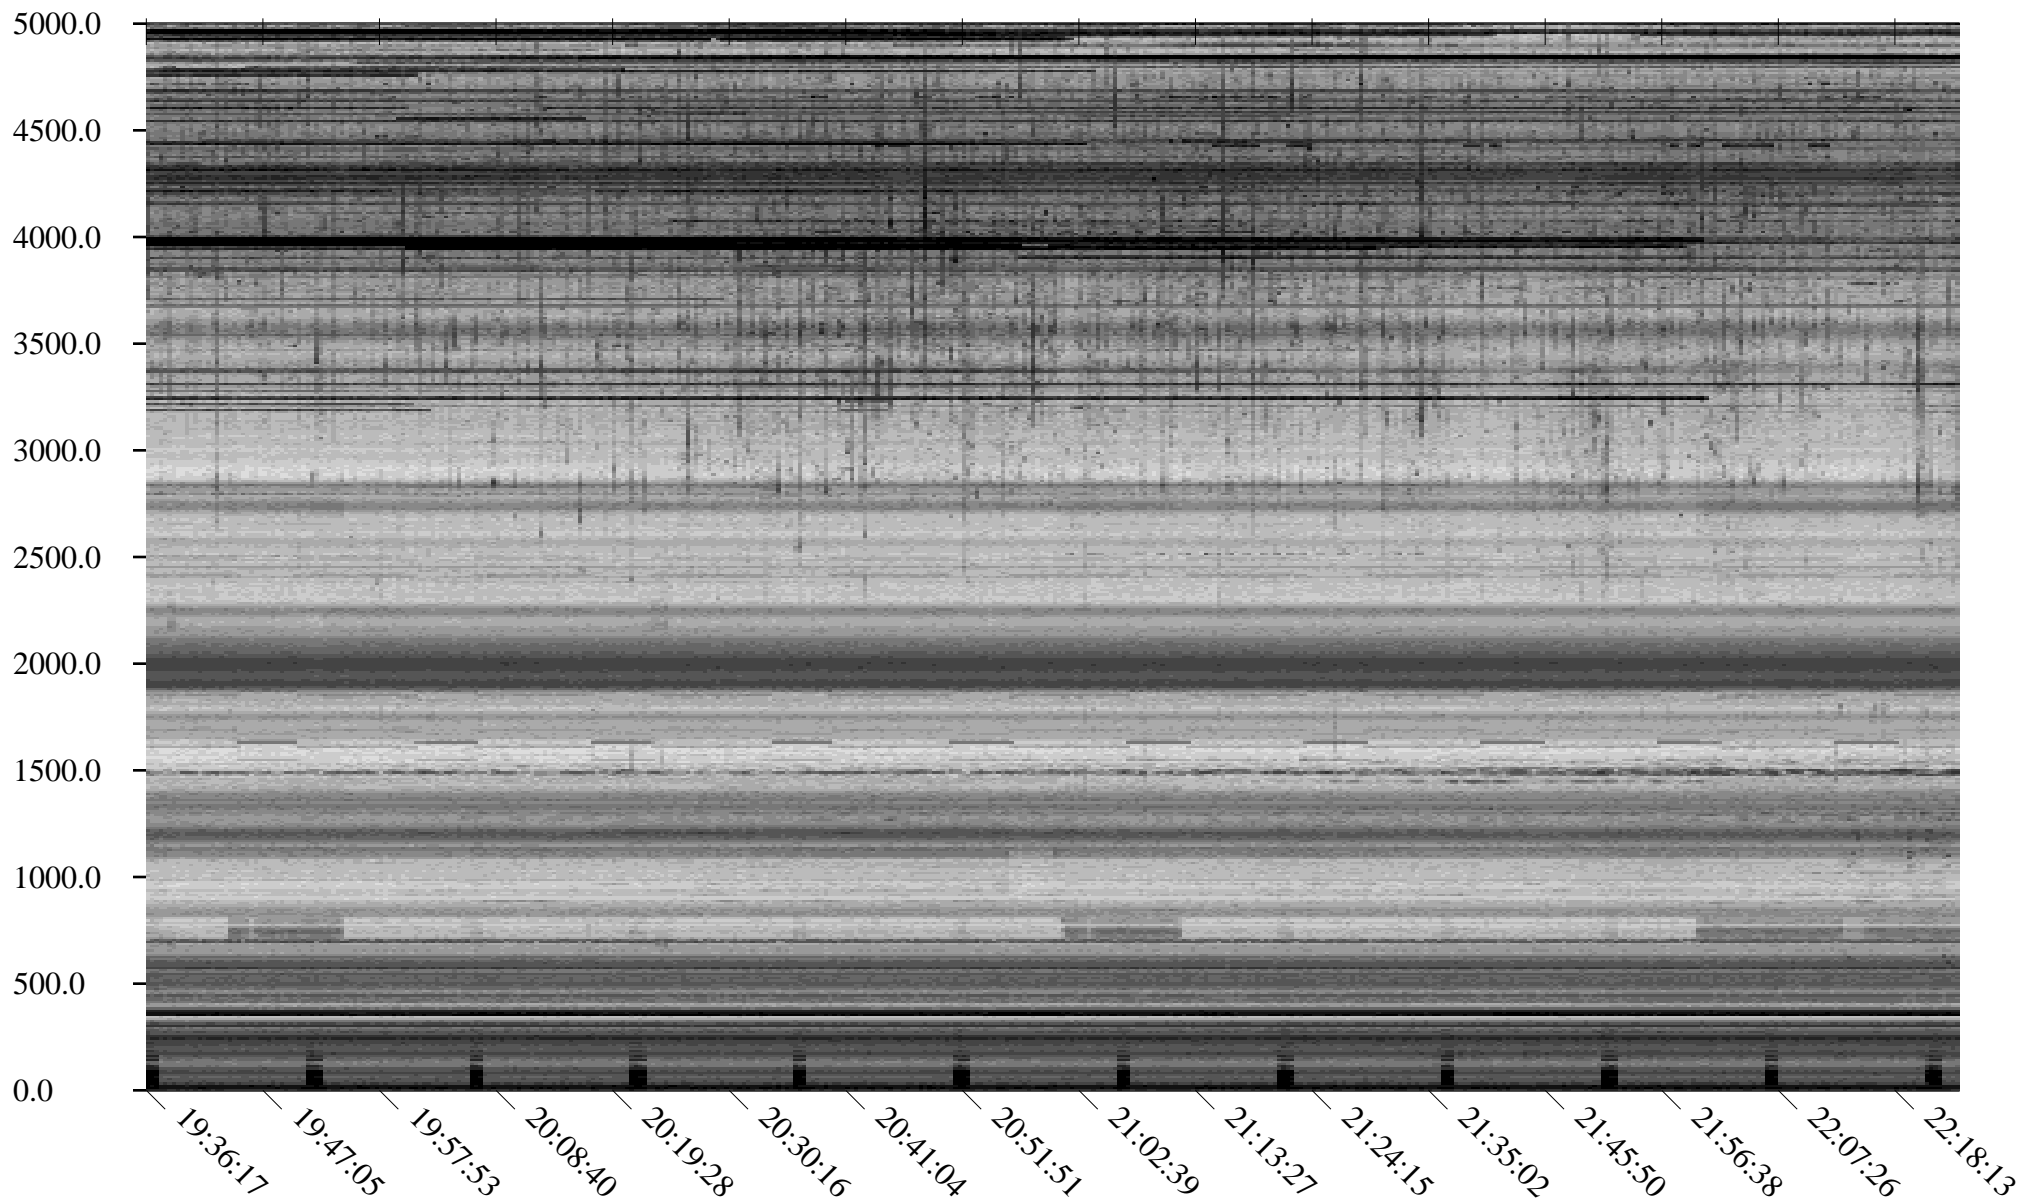

South Pole, day

264

2010

Linear Scale Black = 175 White = 25

Page 1

South Pole, day

264

2010

Linear Scale Black = 175 White = 25

South Pole, day

264

2010

Linear Scale    Black = 175    White = 25

Page 3

South Pole, day

264

South Pole, day

264

2010

Linear Scale Black = 175 White = 25

Page 6

South Pole, day

264

2010

Linear Scale Black = 175 White = 25

Page 7

South Pole, day

264

2010

Linear Scale Black = 175 White = 25

Page 8

South Pole, day