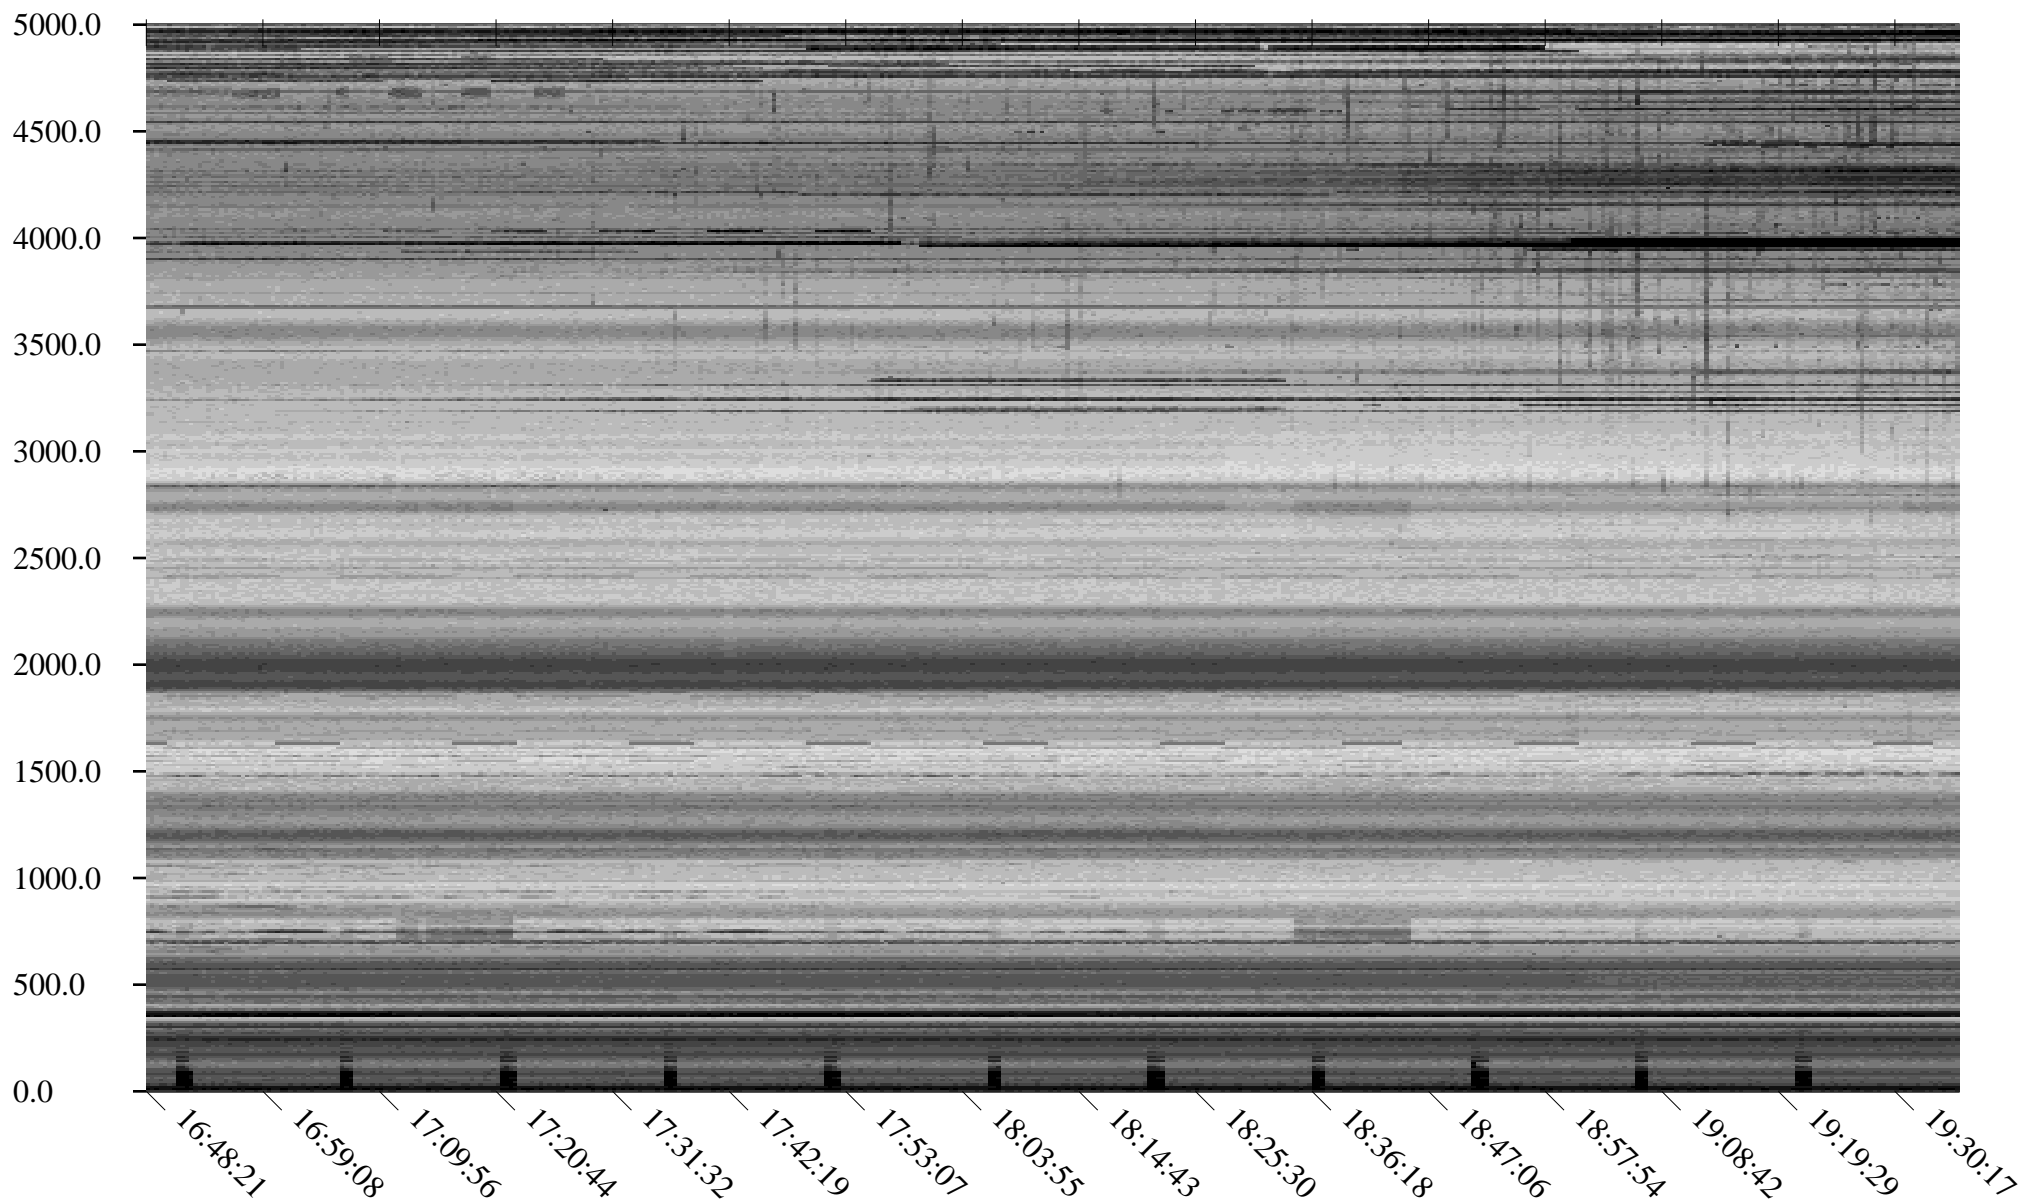

South Pole, day

264

2010

Linear Scale Black = 175 White = 25

Page 1

South Pole, day

264

2010

Linear Scale Black = 175 White = 25

South Pole, day

264

2010

Linear Scale    Black = 175    White = 25

Page 3

South Pole, day

264

South Pole, day

264

2010

Linear Scale Black = 175 White = 25

Page 6

South Pole, day

264

2010

Linear Scale Black = 175 White = 25

Page 7

South Pole, day

264

2010

Linear Scale Black = 175 White = 25

Page 8

South Pole, day