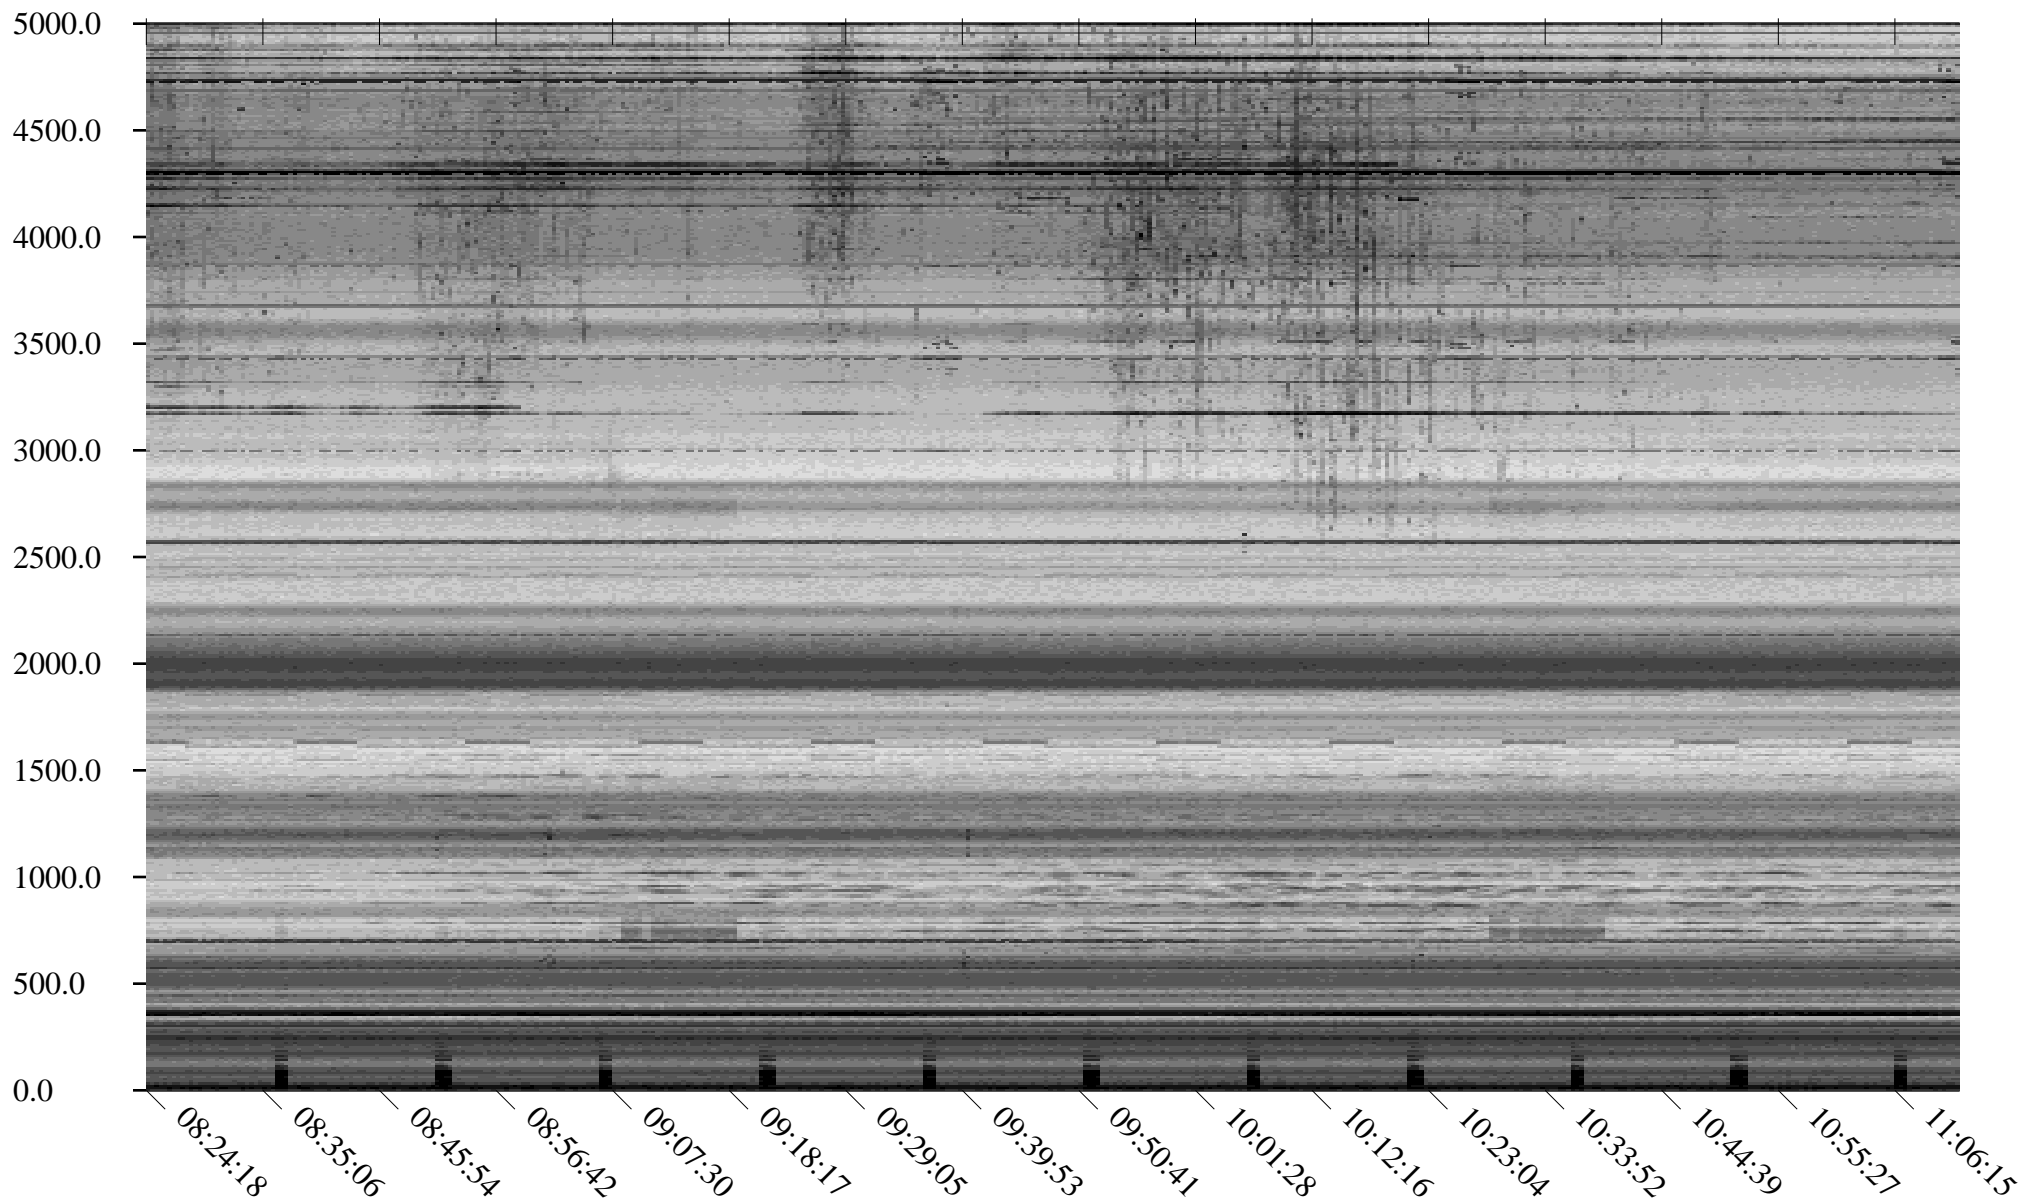

South Pole, day

264

2010

Linear Scale Black = 175 White = 25

Page 1

South Pole, day

264

2010

Linear Scale Black = 175 White = 25

South Pole, day

264

2010

Linear Scale    Black = 175    White = 25

Page 3

South Pole, day

264

2010

Linear Scale Black = 175 White = 25

Page 4

South Pole, day

264

2010

Linear Scale Black = 175 White = 25

Page 5

South Pole, day

264

2010

Linear Scale Black = 175 White = 25

Page 6

South Pole, day

264

2010