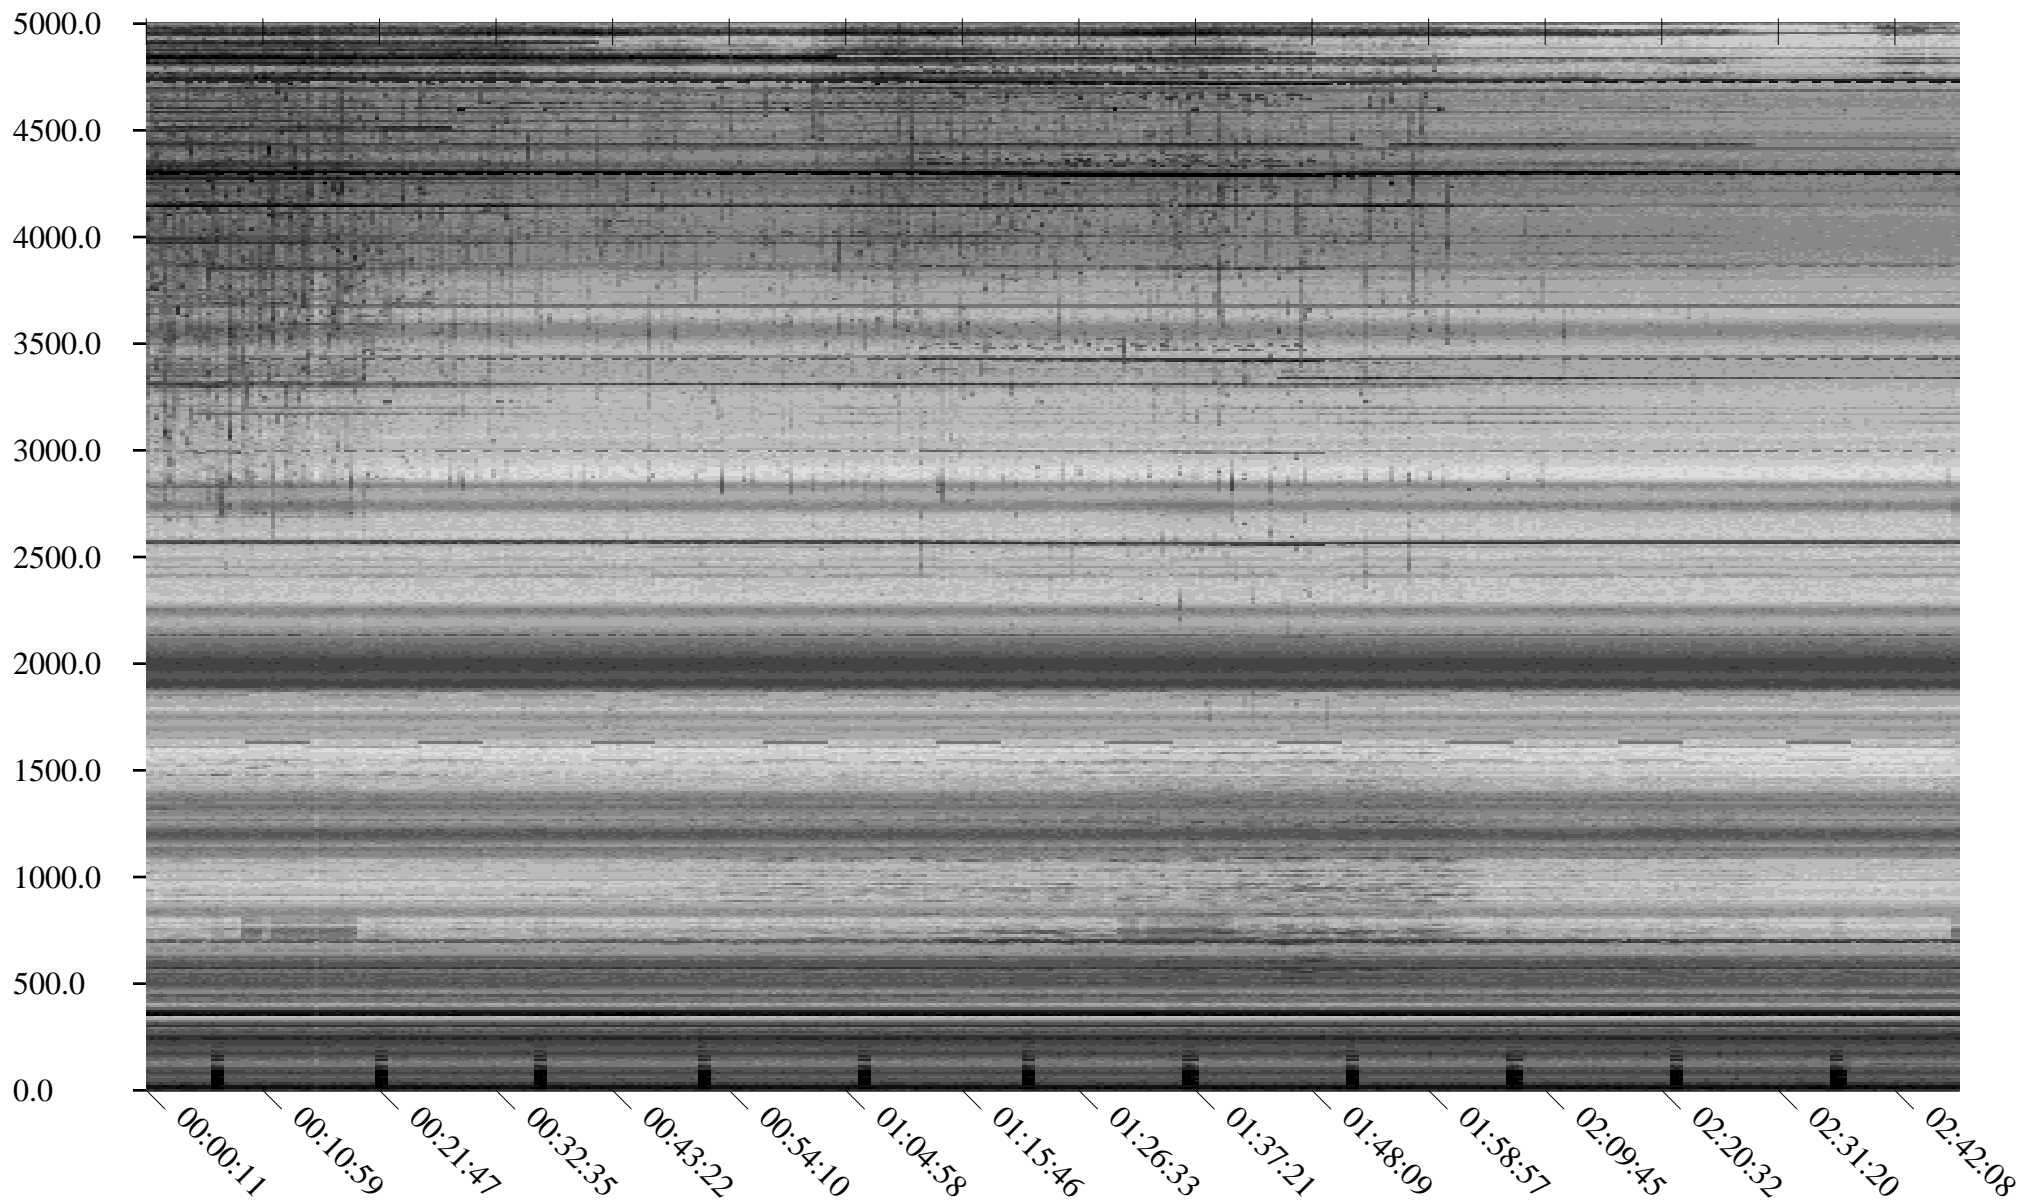

South Pole, day

264

2010

Linear Scale Black = 175 White = 25

Page 1

South Pole, day

264

2010

Linear Scale Black = 175 White = 25

South Pole, day

264

2010

Linear Scale    Black = 175    White = 25

Page 3

South Pole, day

264

2010

Linear Scale Black = 175 White = 25

Page 4

South Pole, day

264

2010

Linear Scale Black = 175 White = 25

Page 5

South Pole, day

264

2010

Linear Scale Black = 175 White = 25

Page 6

South Pole, day

264

2010