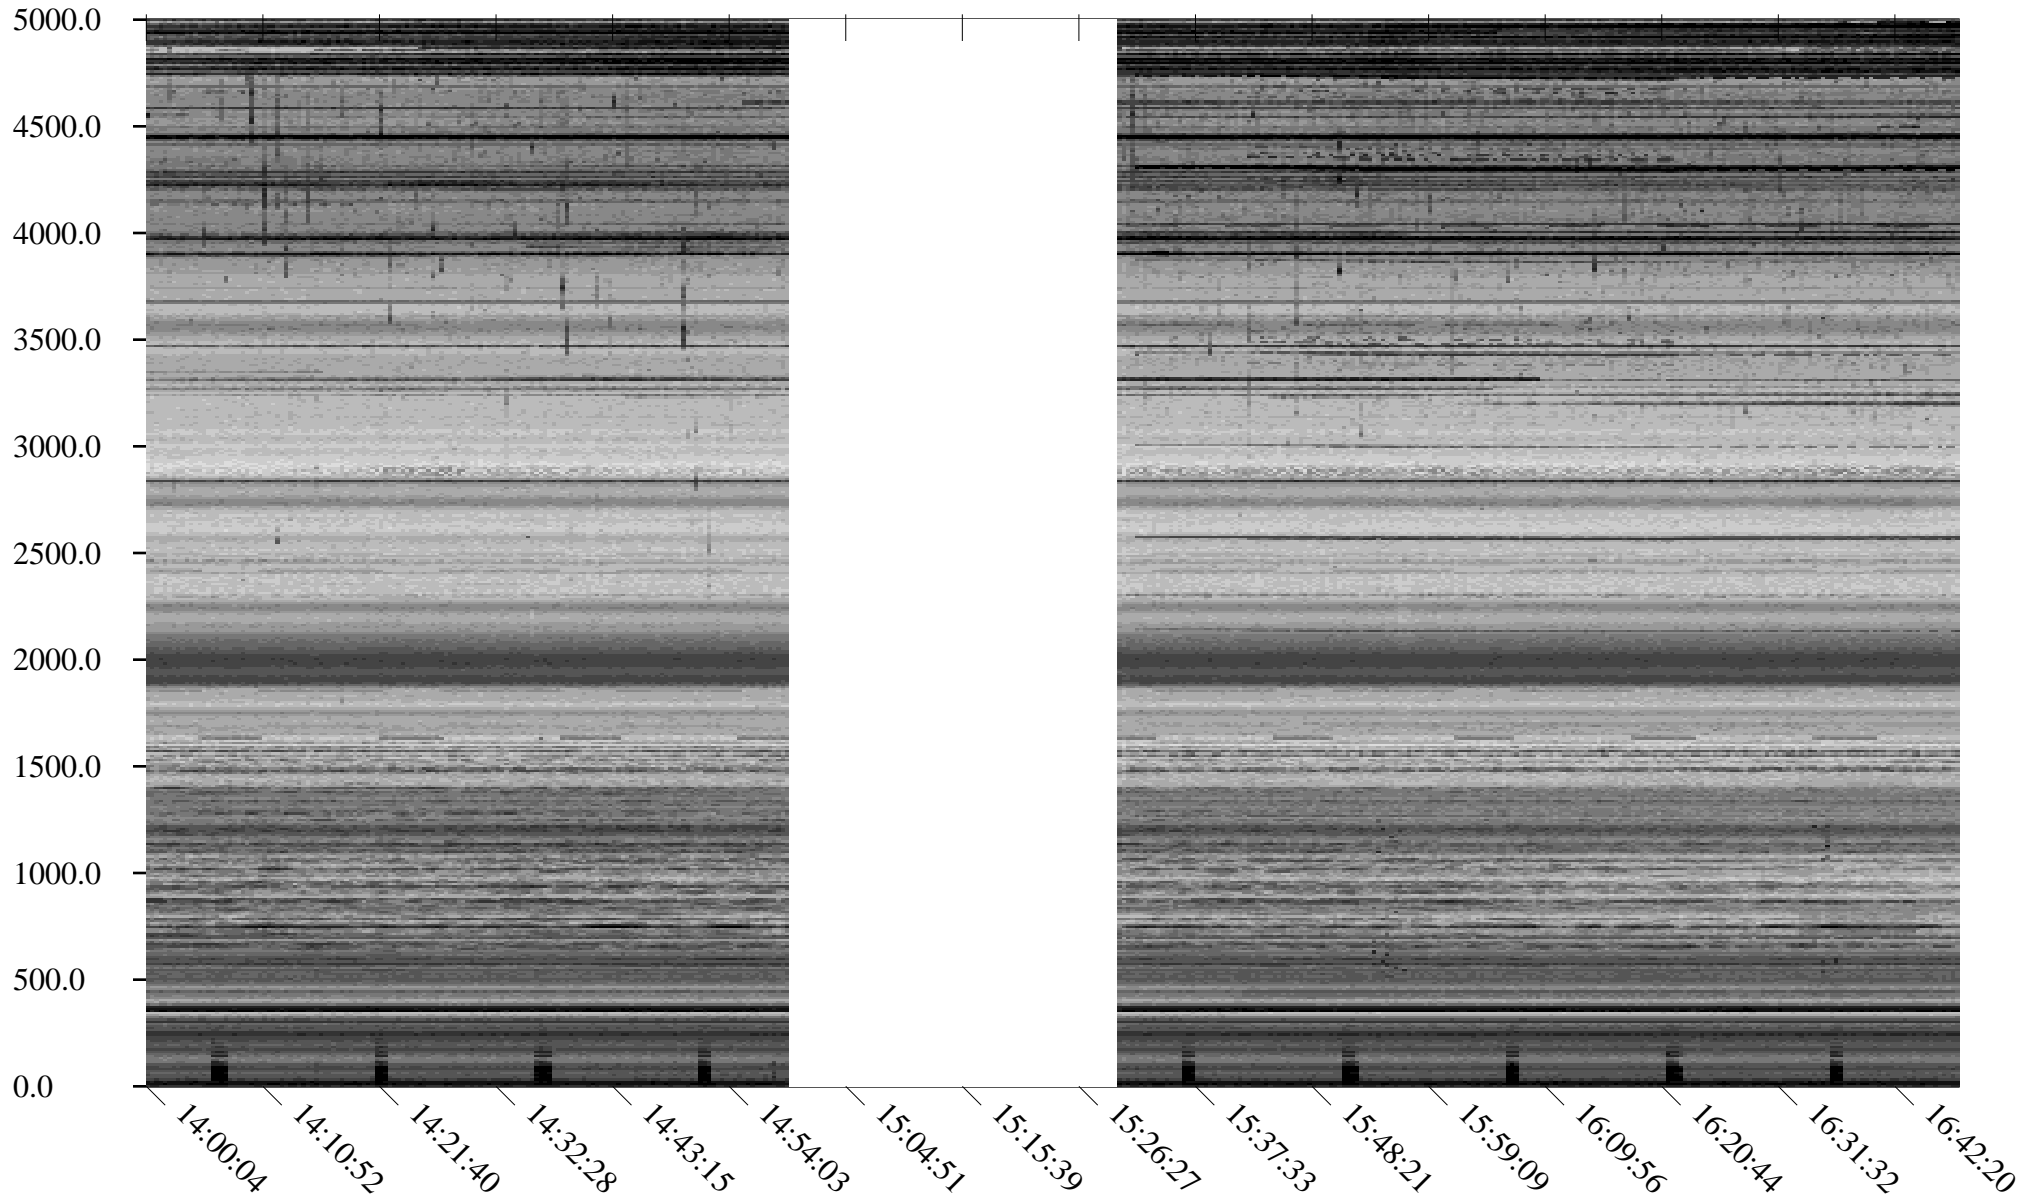

South Pole, day

265

2010

Linear Scale    Black = 175    White = 25

Page 1

South Pole, day

265

2010

Page 5

South Pole, day

265

2010

Linear Scale Black = 175 White = 25

Page 6

South Pole, day

265

2010

Linear Scale Black = 175 White = 25

Page 7

South Pole, day

265

2010

Linear Scale Black = 175 White = 25

Page 8

South Pole, day

265

2010

Linear Scale Black = 175 White = 25

Page 9