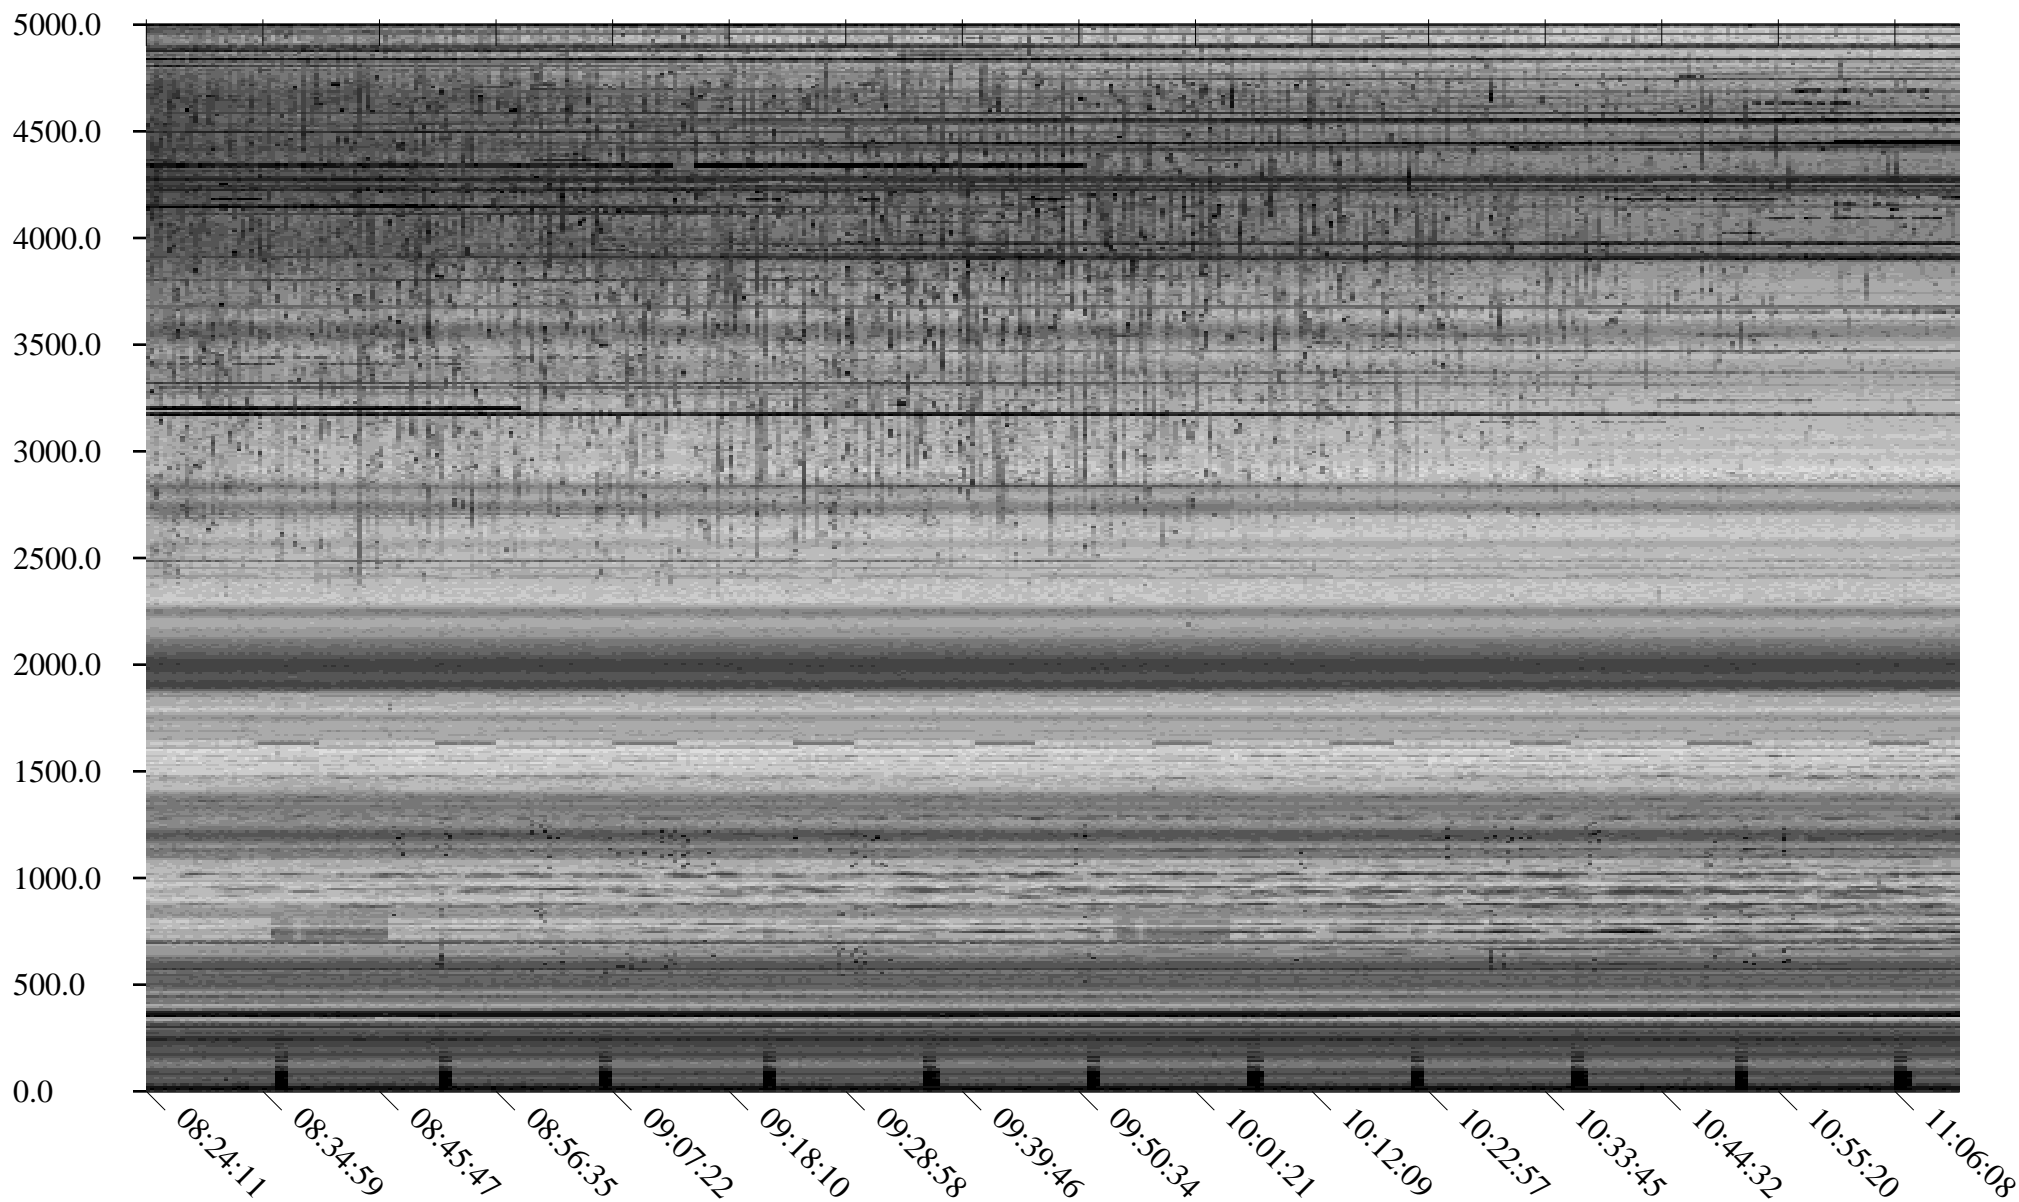

South Pole, day

265

2010

Linear Scale    Black = 175    White = 25

Page 1

South Pole, day

265

2010

Linear Scale Black = 175 White = 25

Page 2

South Pole, day

265

2010

Linear Scale Black = 175 White = 25

Page 3

South Pole, day

265

2010

Linear Scale Black = 175 White = 25

Page 4

South Pole, day

265

2010

Linear Scale Black = 175 White = 25

Page 5

South Pole, day

265

2010

Linear Scale Black = 175 White = 25

Page 6

South Pole, day

265