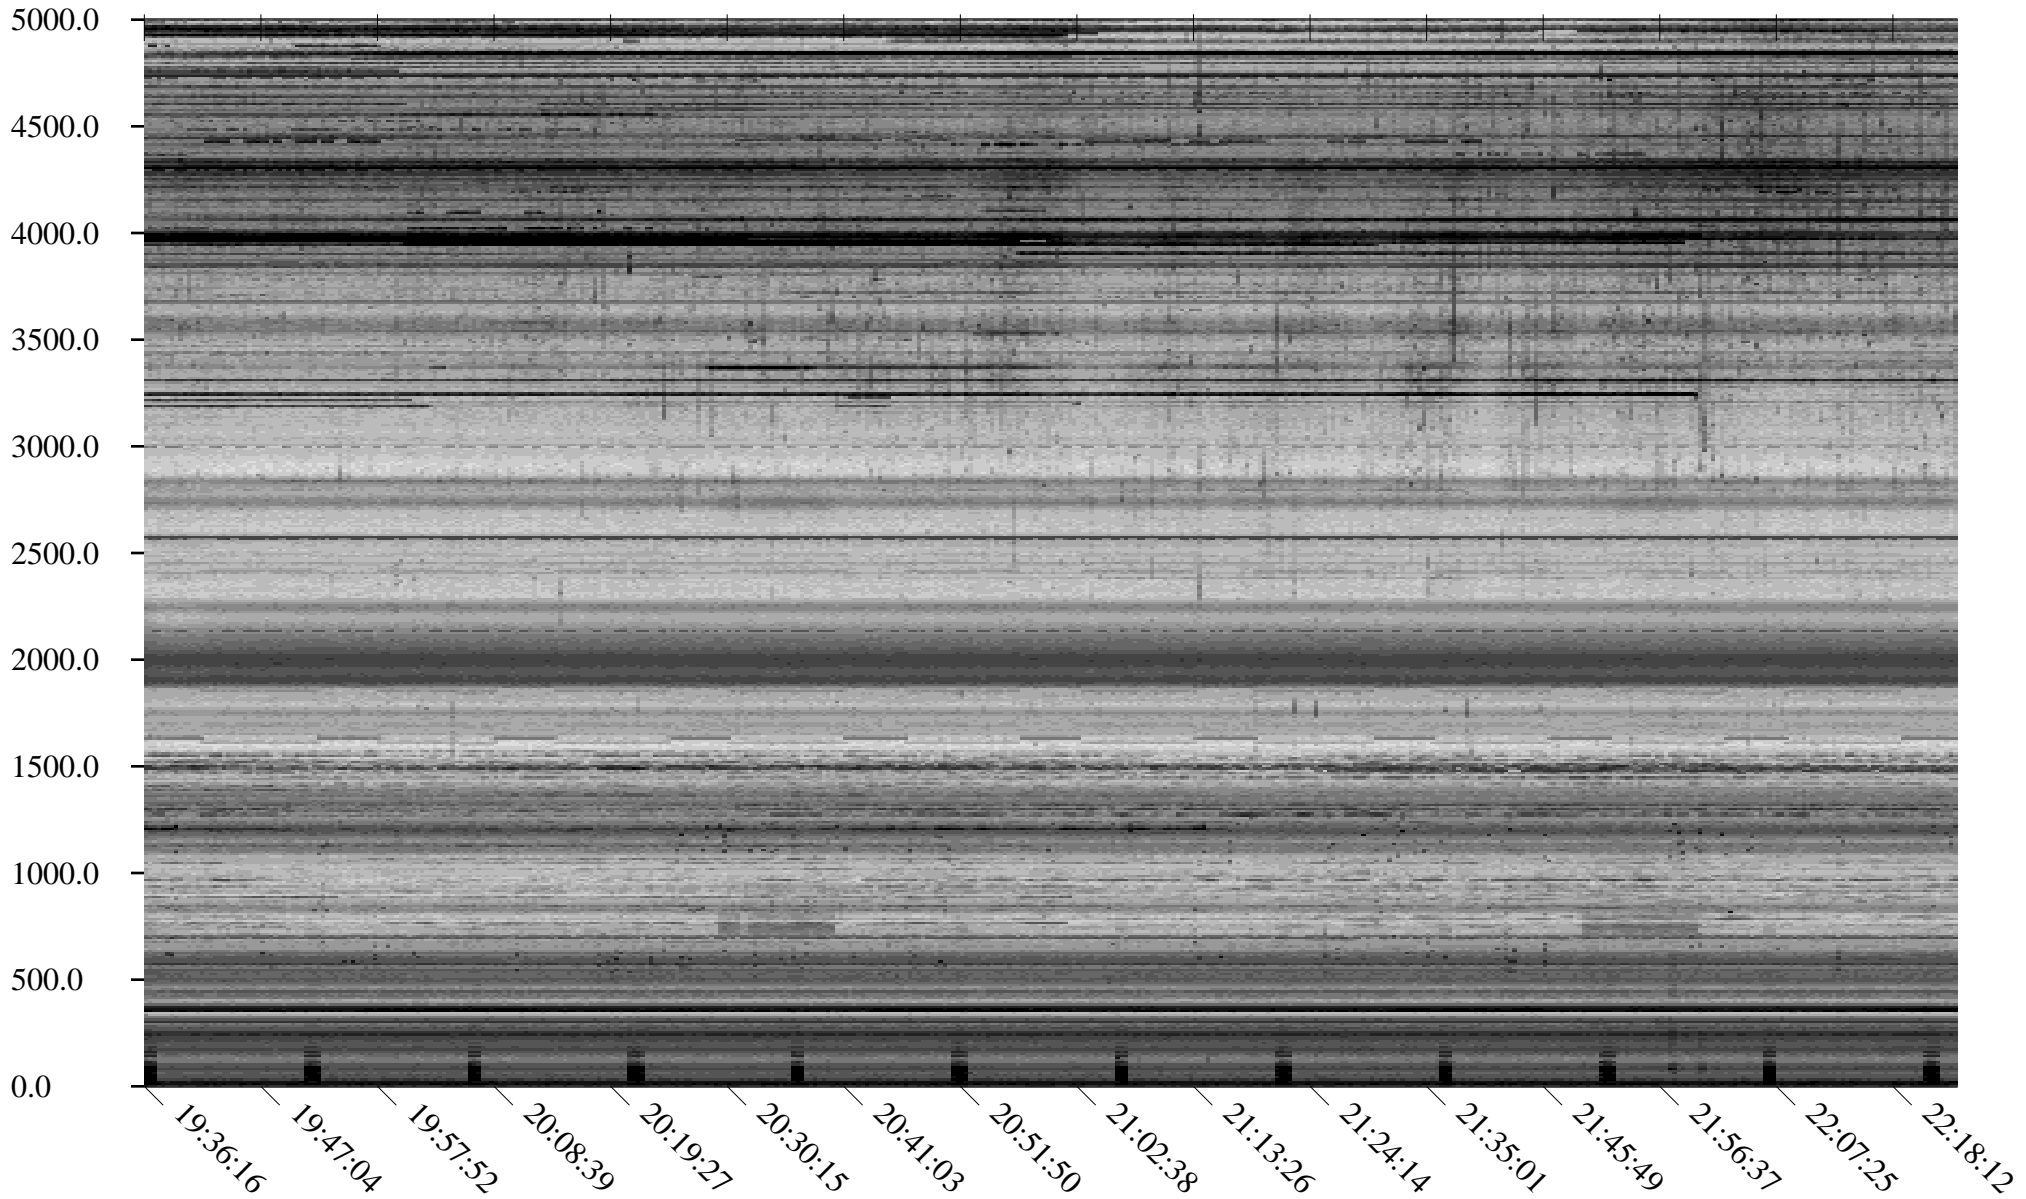

South Pole, day

265

2010

Linear Scale    Black = 175    White = 25

Page 1

South Pole, day

265

2010

Page 5

South Pole, day

265

2010

Linear Scale Black = 175 White = 25

Page 6

South Pole, day

265

2010

Linear Scale Black = 175 White = 25

Page 7

South Pole, day

265

2010

Linear Scale Black = 175 White = 25

Page 8

South Pole, day

265

2010

Linear Scale Black = 175 White = 25

Page 9