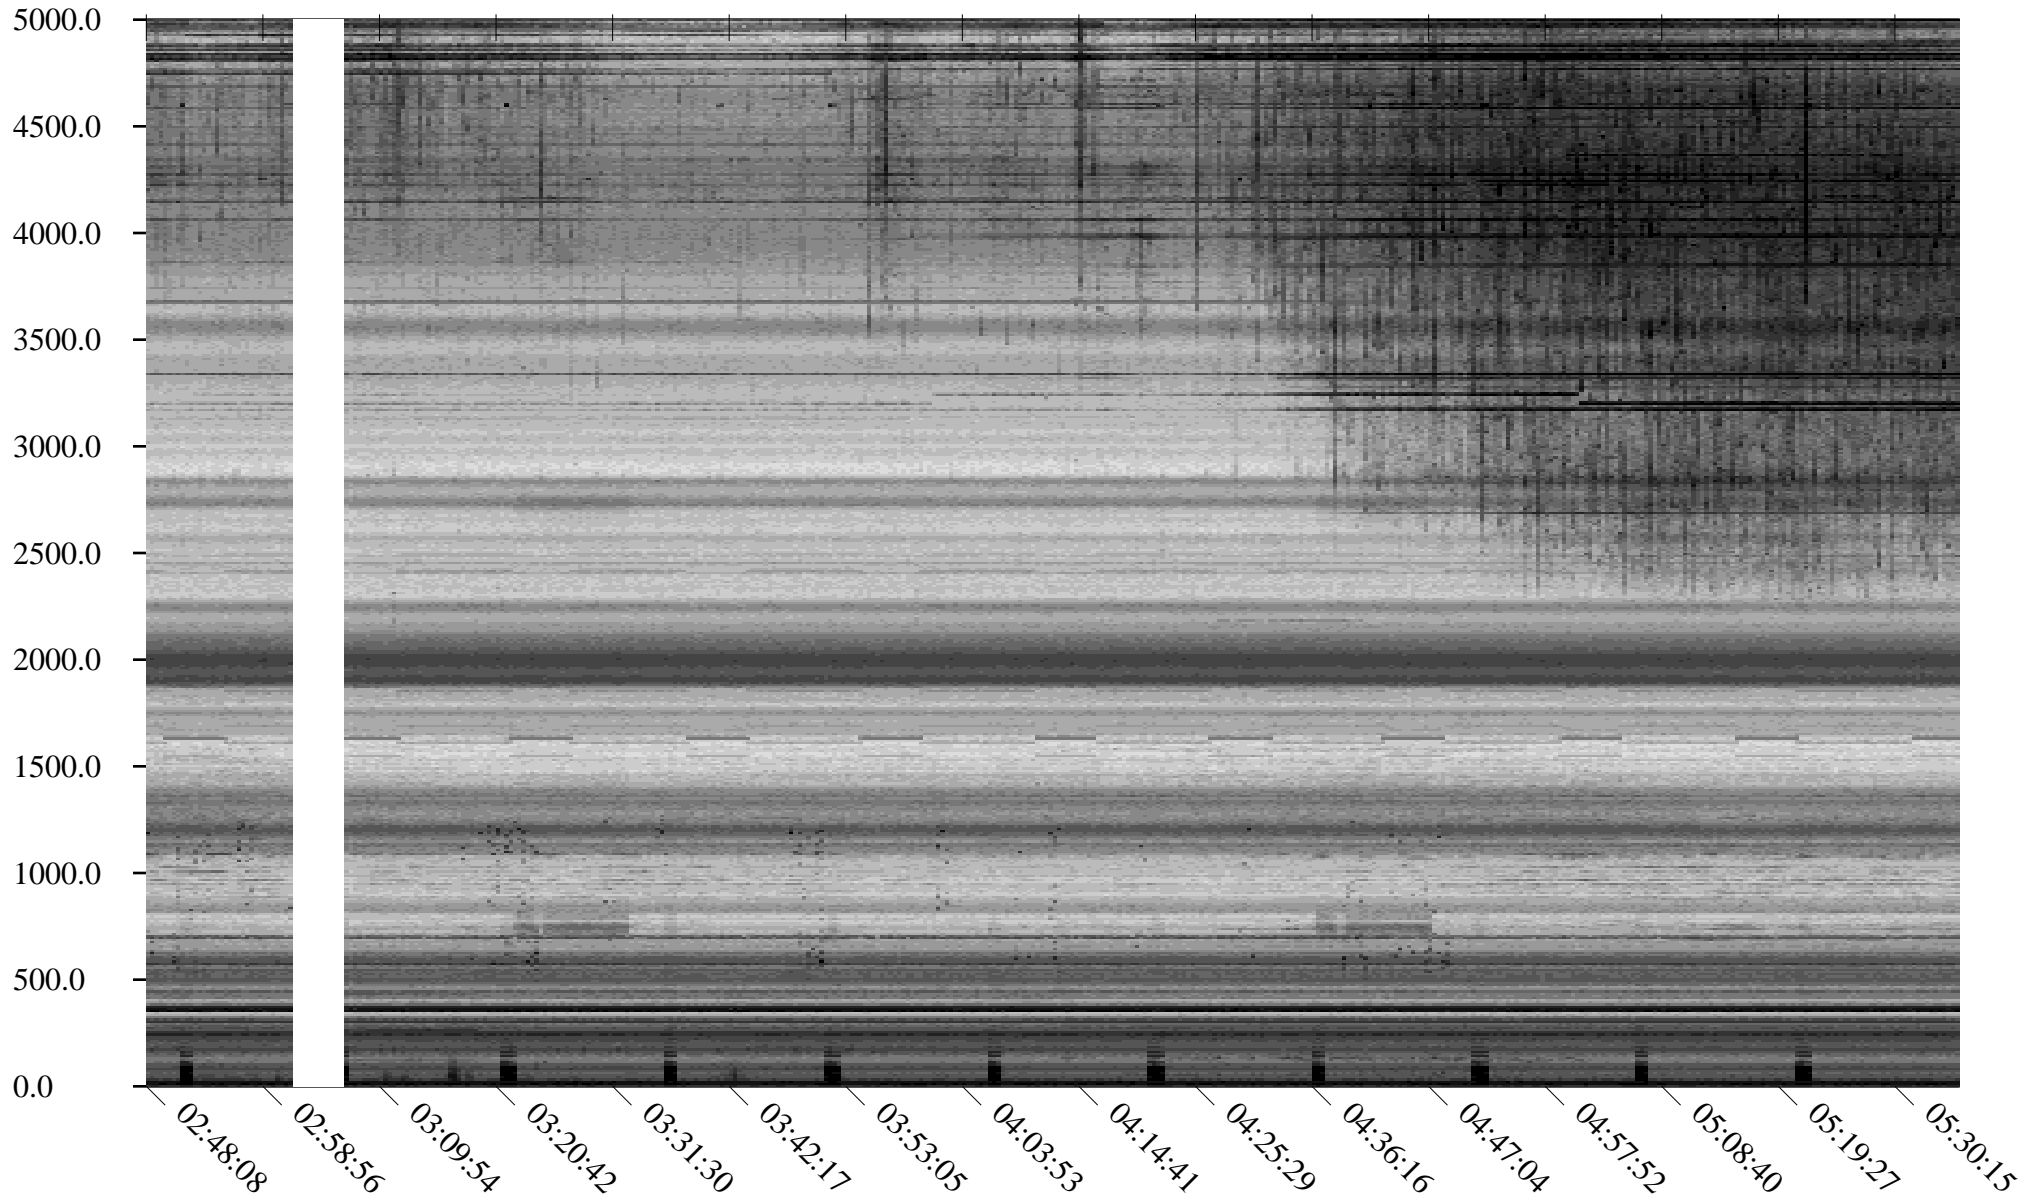

South Pole, day

265

2010

Linear Scale    Black = 175    White = 25

Page 1

South Pole, day

265

2010

Linear Scale Black = 175 White = 25

Page 2

South Pole, day

265

2010

Linear Scale Black = 175 White = 25

Page 3

South Pole, day

265

2010

Linear Scale Black = 175 White = 25

Page 4

South Pole, day

265

2010

Linear Scale Black = 175 White = 25

Page 5

South Pole, day

265

2010

Linear Scale Black = 175 White = 25

Page 6

South Pole, day

265