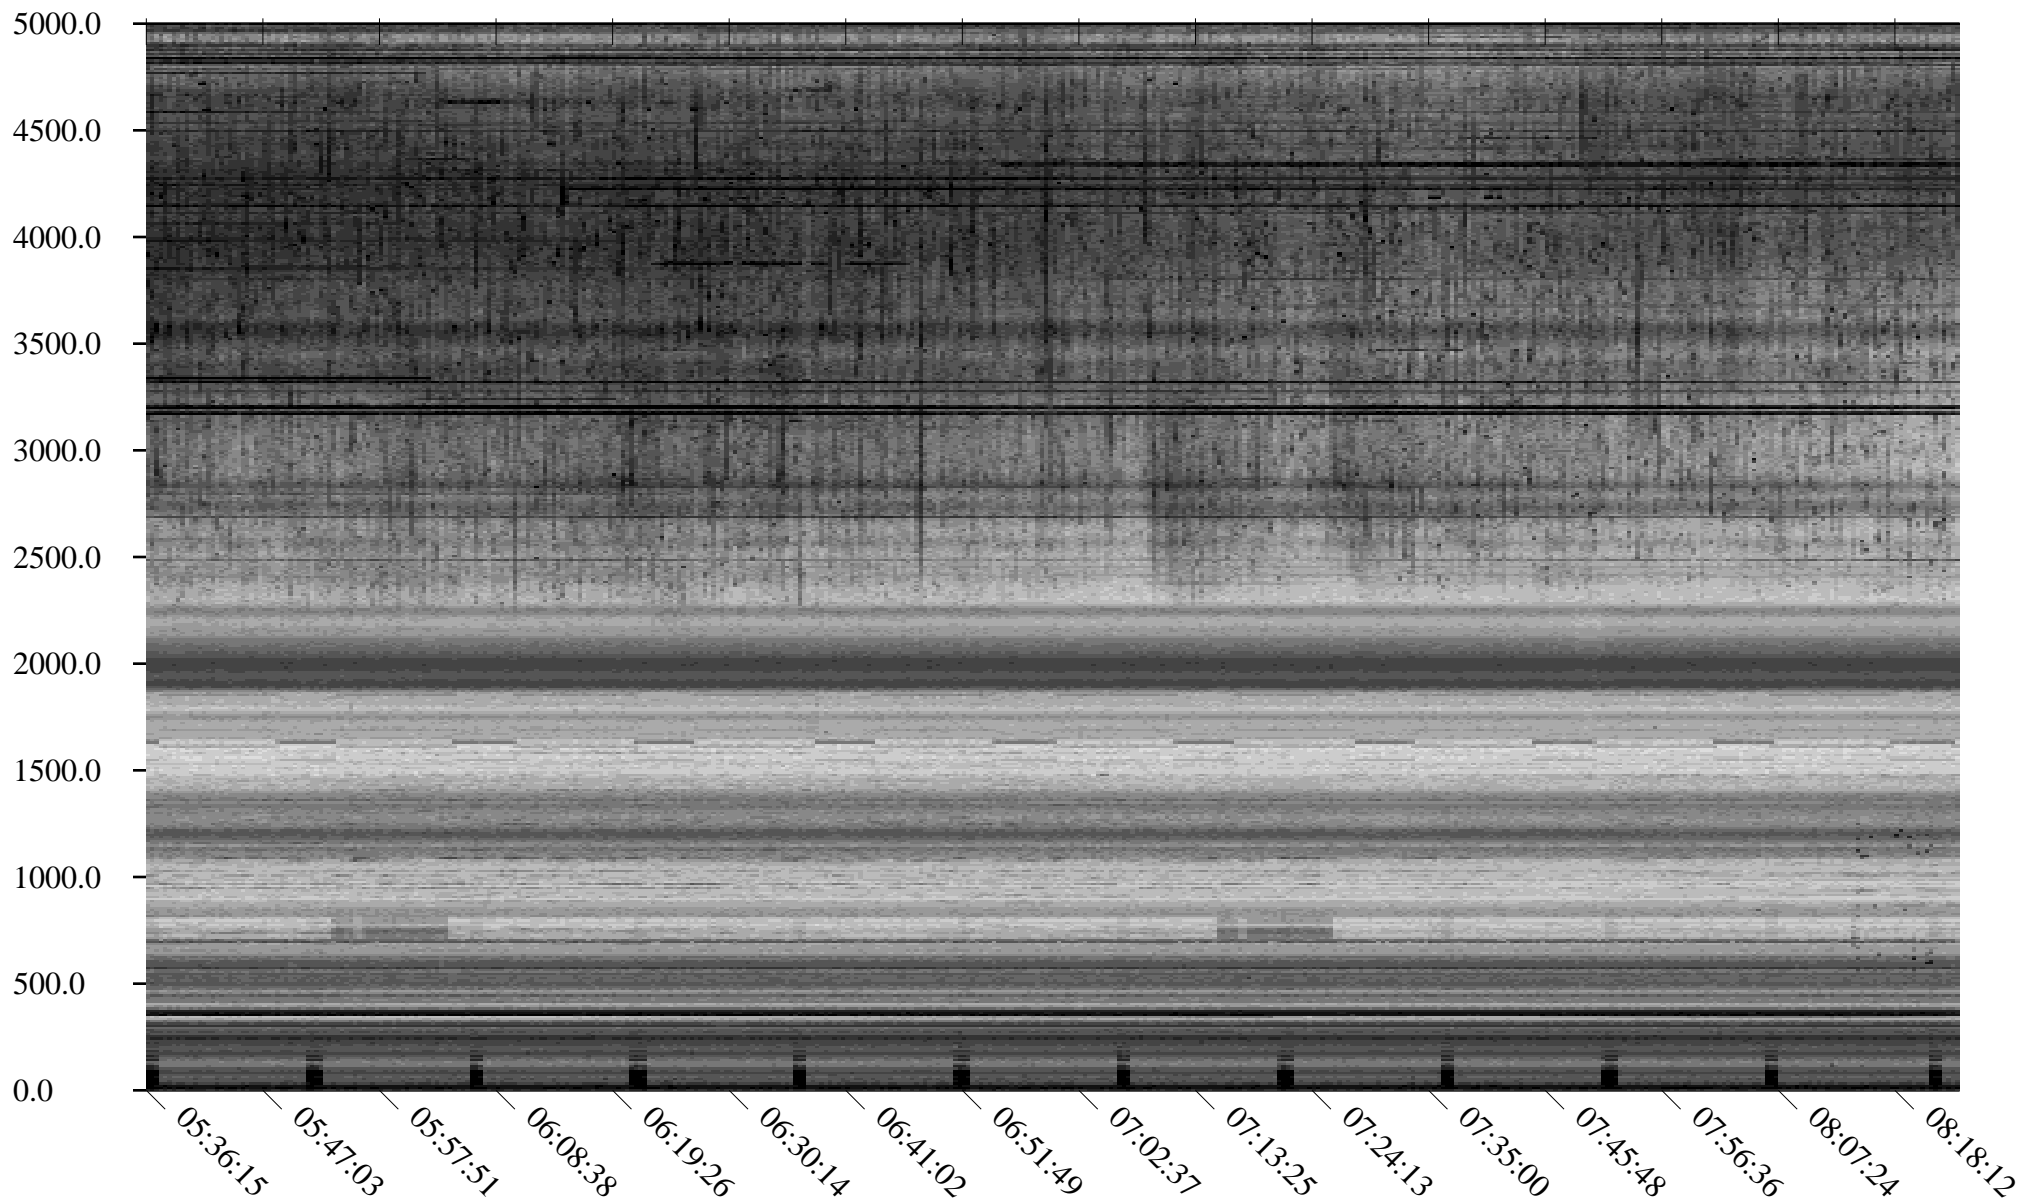

South Pole, day

265

2010

Linear Scale    Black = 175    White = 25

Page 1

South Pole, day

265

2010

Linear Scale Black = 175 White = 25

Page 2

South Pole, day

265

2010

Linear Scale Black = 175 White = 25

Page 3

South Pole, day

265

2010

Linear Scale Black = 175 White = 25

Page 4

South Pole, day

265

2010

Linear Scale Black = 175 White = 25

Page 5

South Pole, day

265

2010

Linear Scale Black = 175 White = 25

Page 6

South Pole, day

265