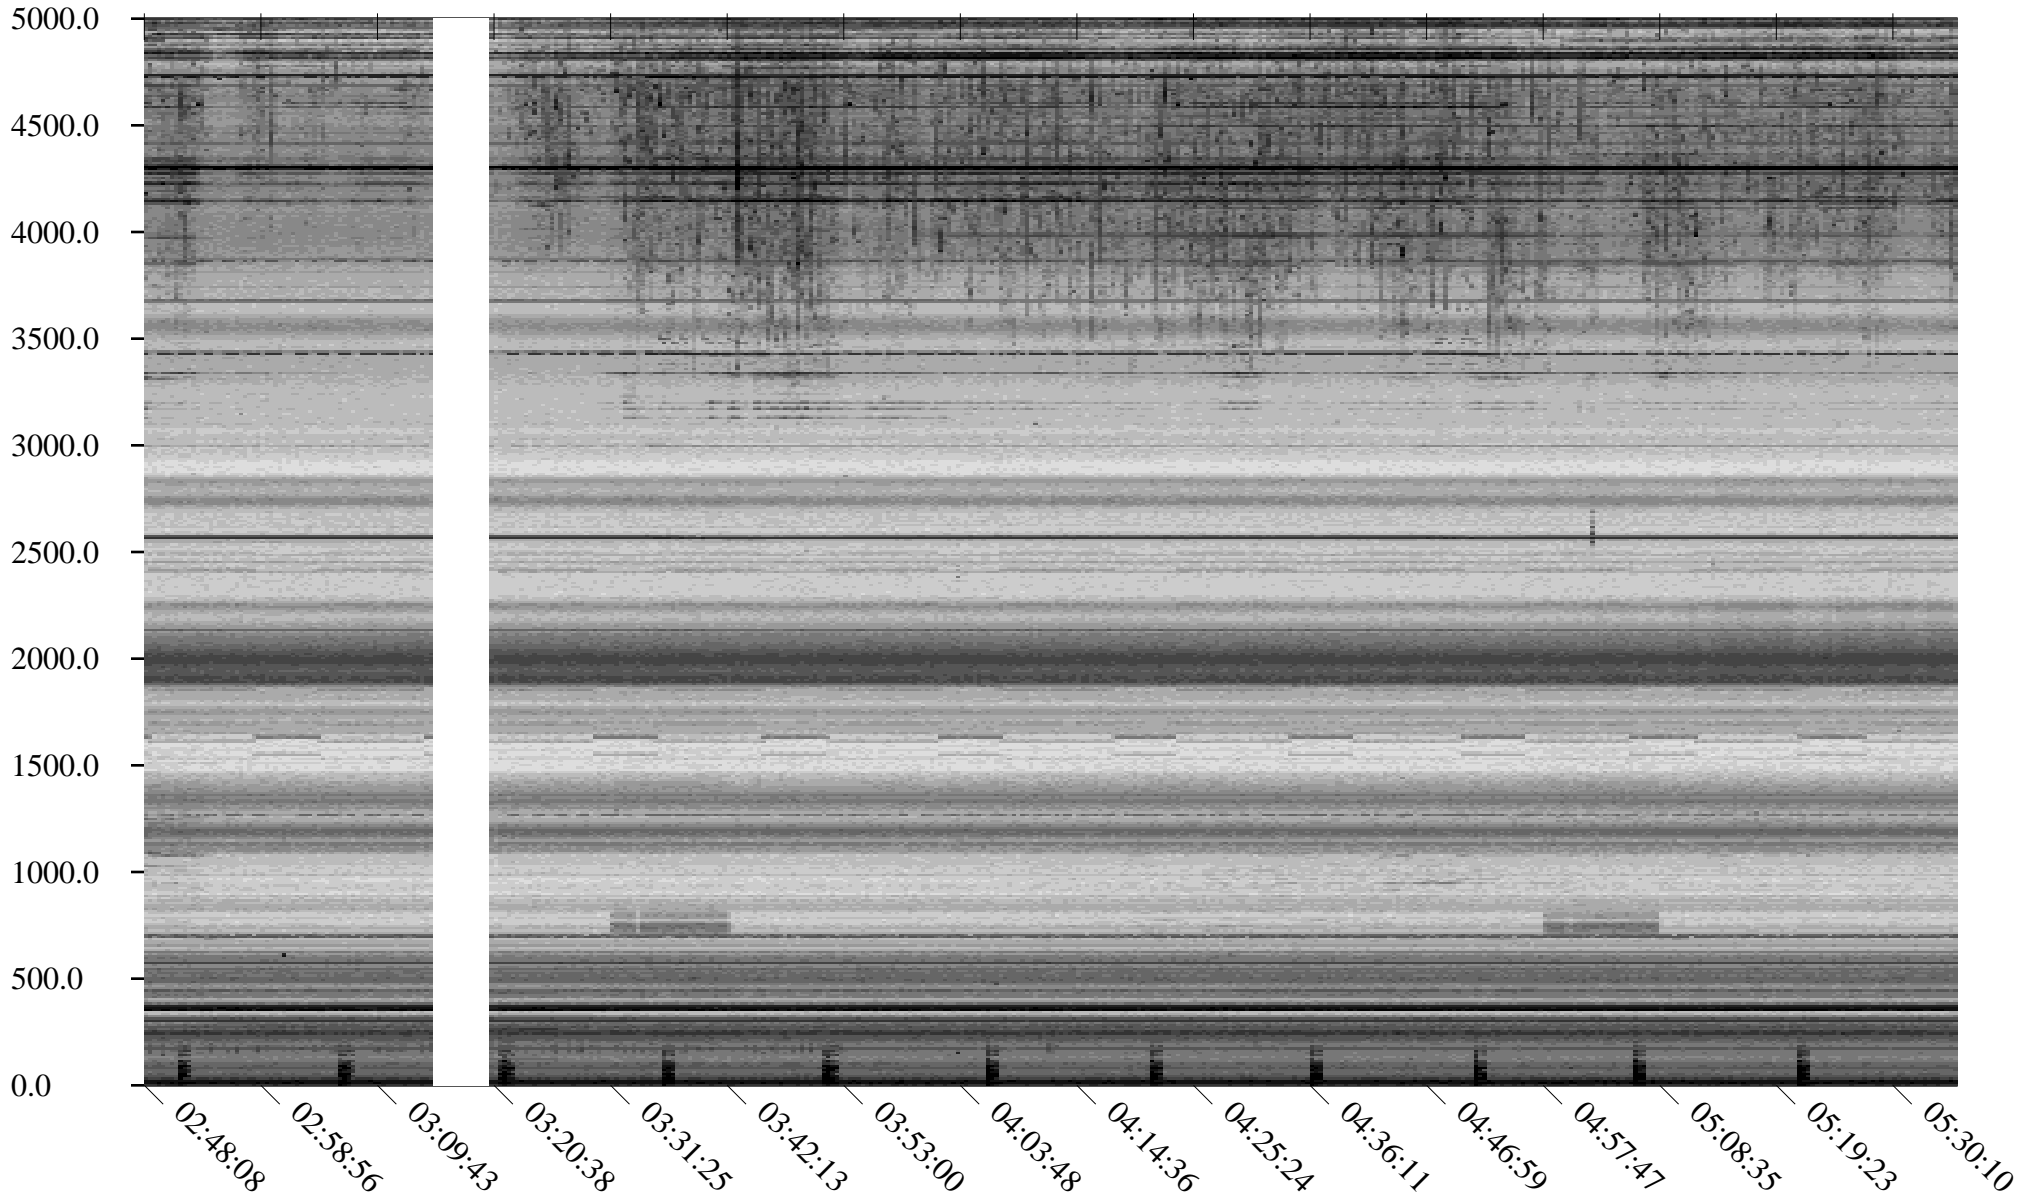

South Pole, day

270

2010

Linear Scale Black = 175 White = 25

Page 1

South Pole, day

270

2010

Linear Scale Black = 175 White = 25

Page 2

South Pole, day

270

2010

Linear Scale Black = 175 White = 25

Page 3

South Pole, day

270

2010

Linear Scale Black = 175 White = 25

Page 4

South Pole, day

270

2010

Linear Scale Black = 175 White = 25

Page 5

South Pole, day

270

2010

Linear Scale Black = 175 White = 25

South Pole, day

270

2010