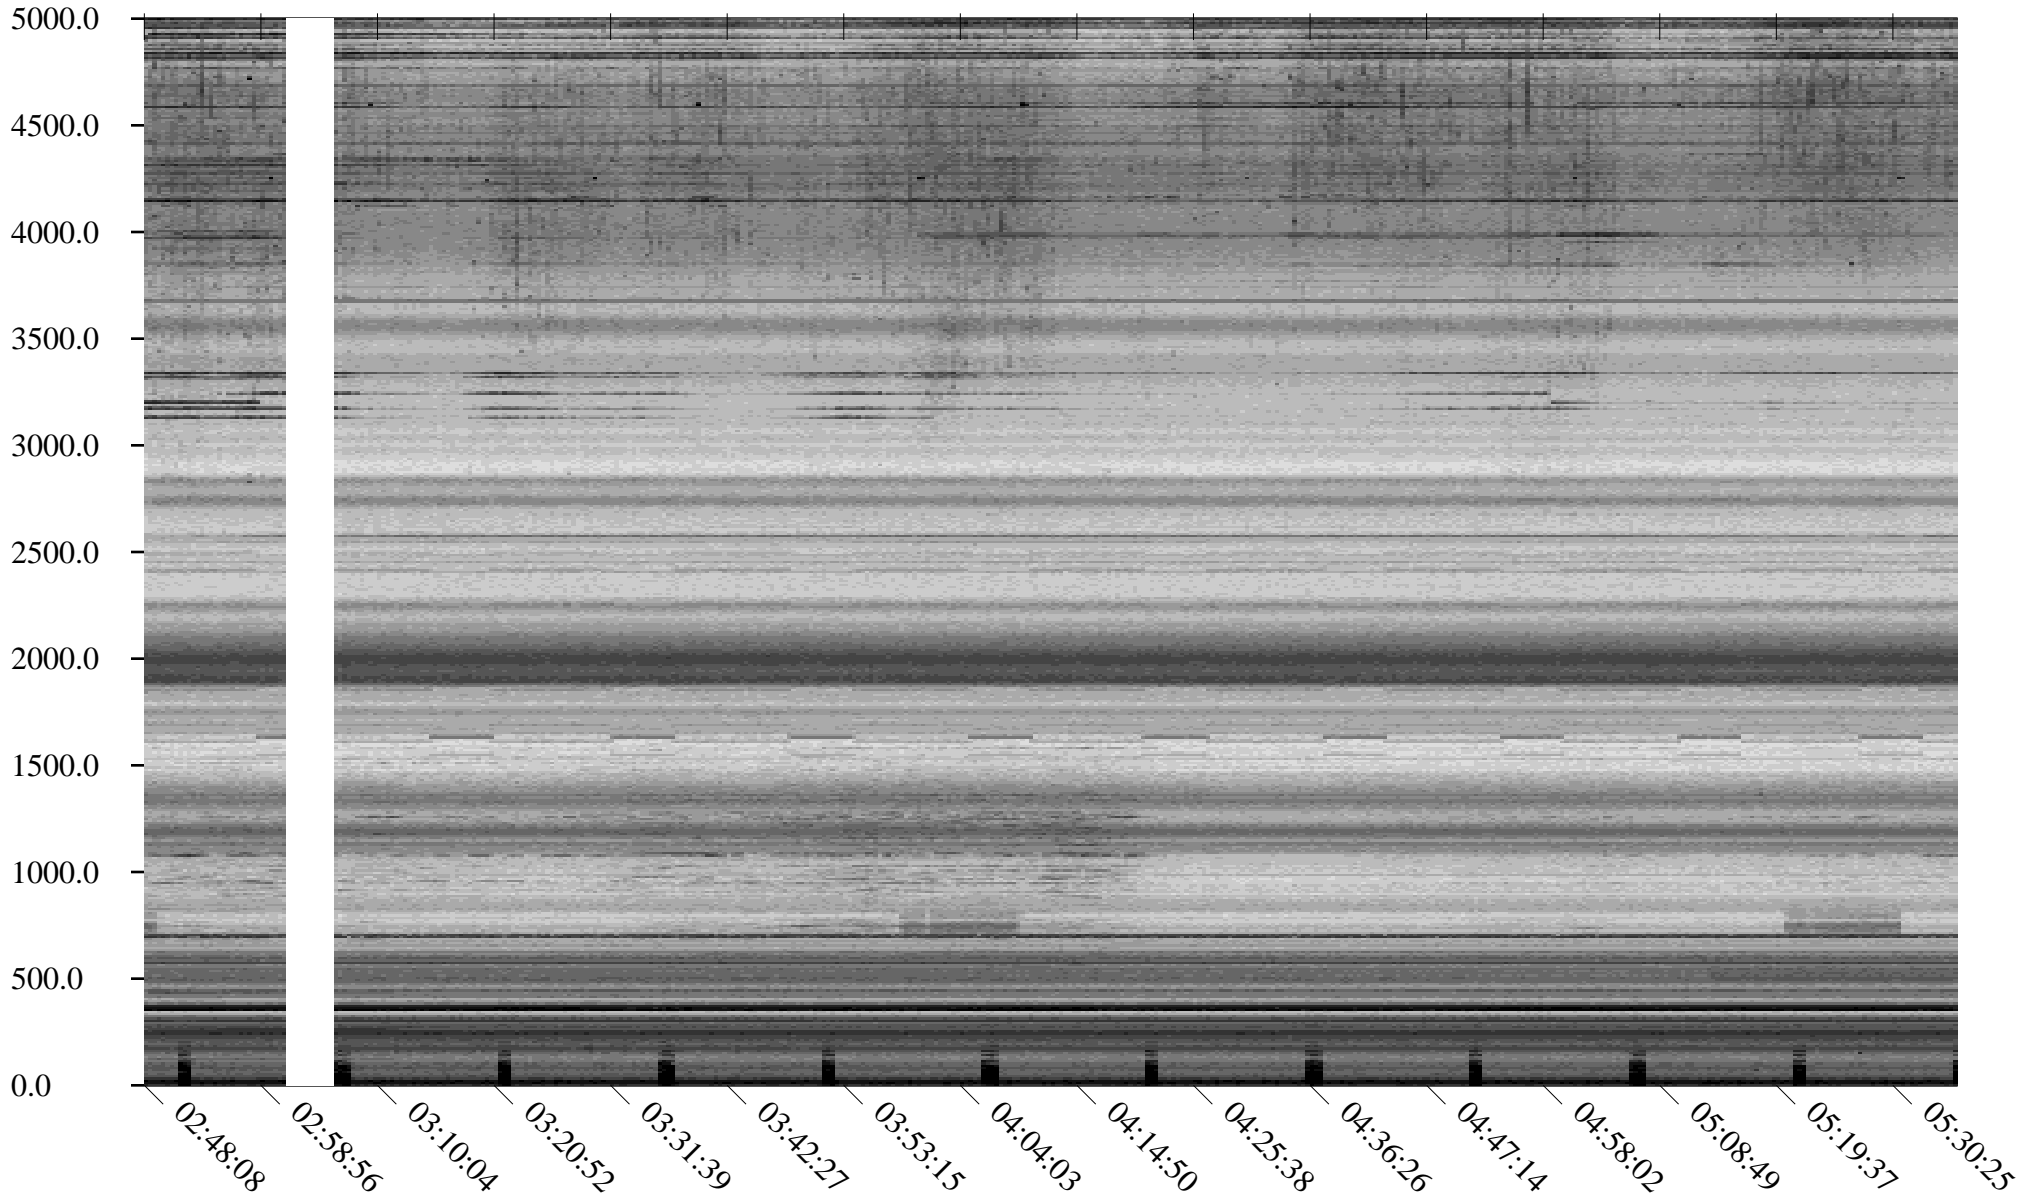

South Pole, day

271

2010

Linear Scale Black = 175 White = 25

Page 1

South Pole, day

271

2010

Linear Scale    Black = 175    White = 25

Page 2

South Pole, day

271

2010

Linear Scale Black = 175 White = 25

Page 3

South Pole, day

271

2010

Linear Scale Black = 175 White = 25

Page 4

South Pole, day

271

2010

Linear Scale Black = 175 White = 25

Page 5

South Pole, day

271

2010

Linear Scale Black = 175 White = 25

South Pole, day

271

2010