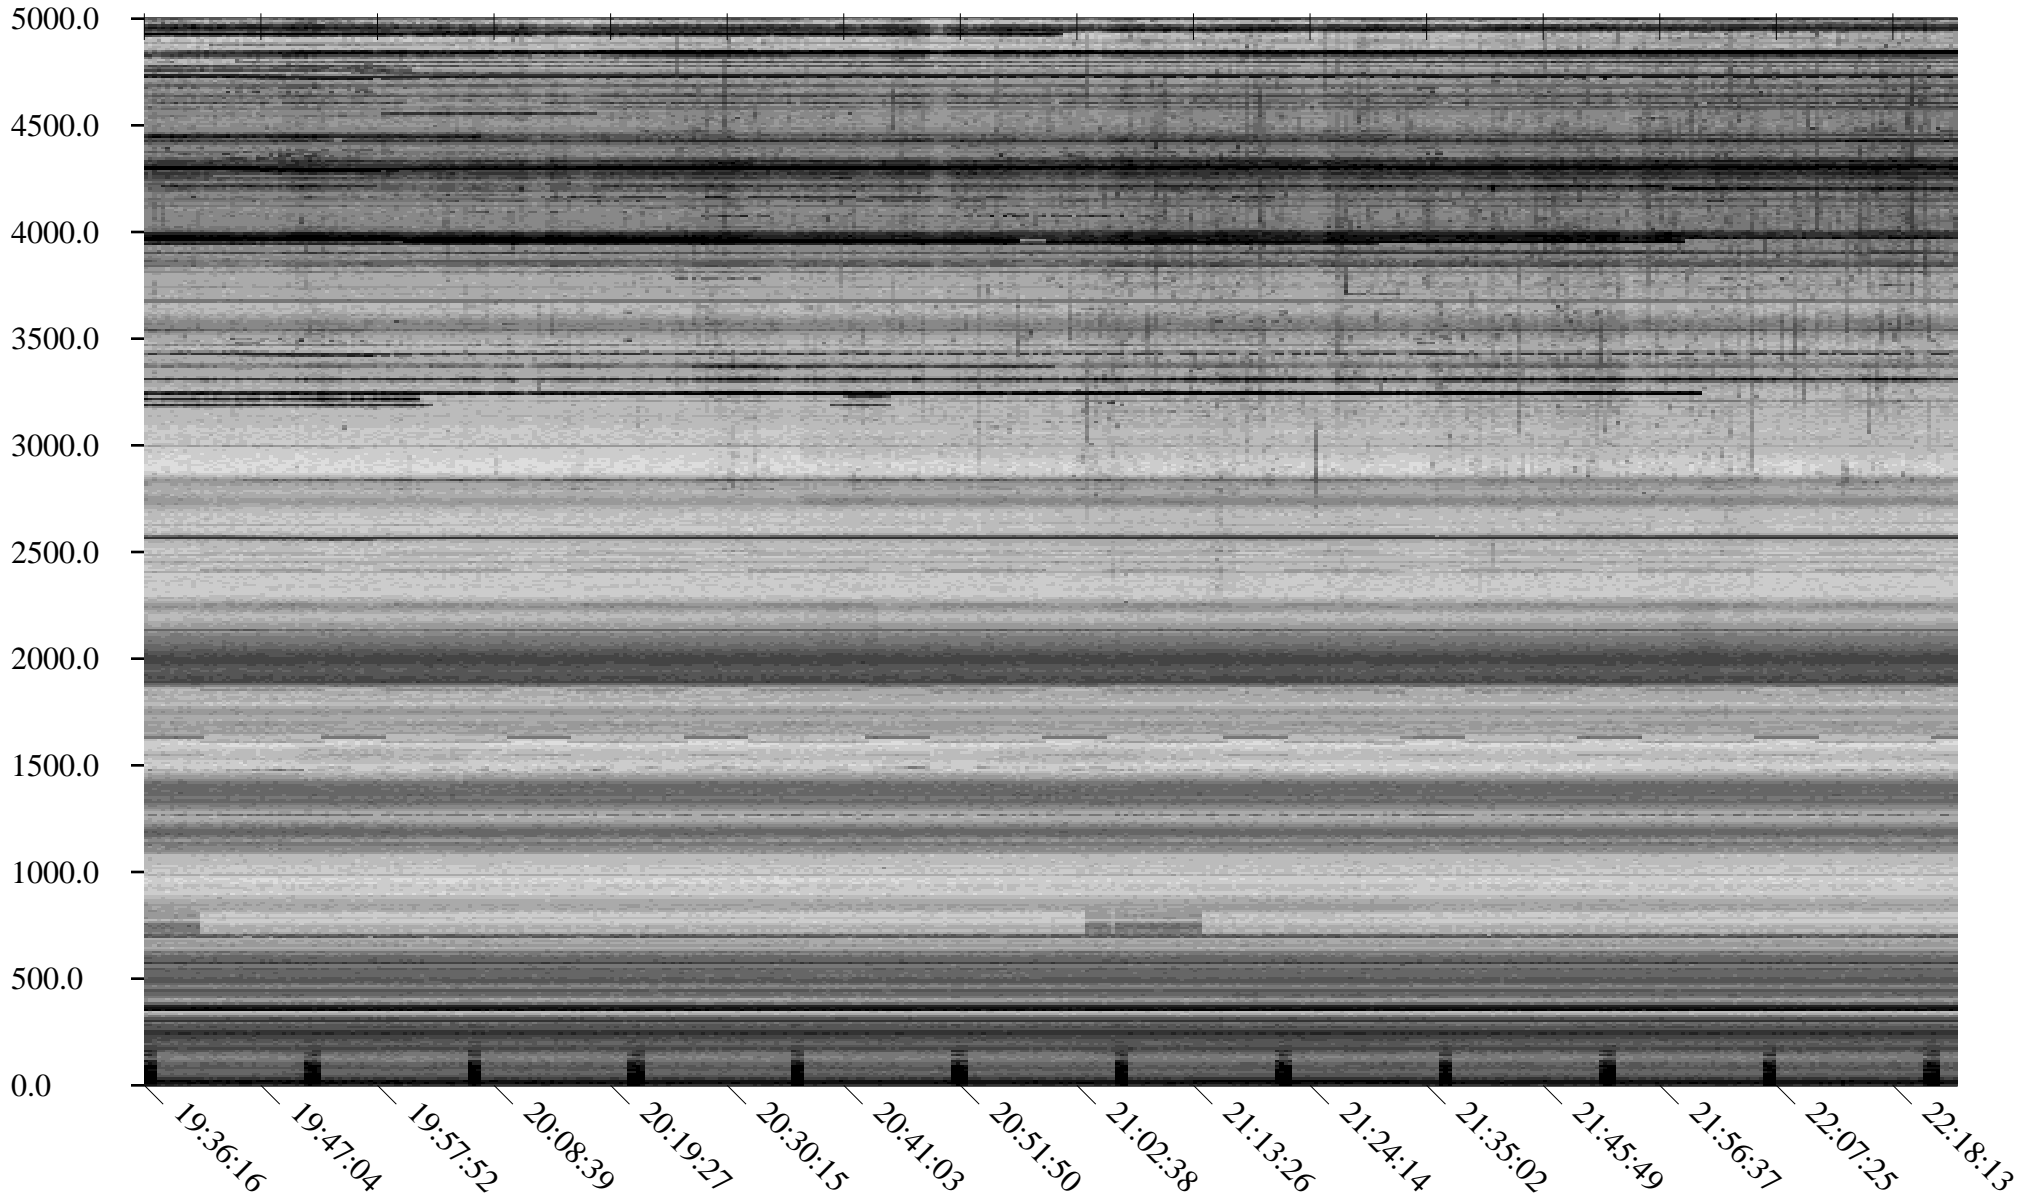

South Pole, day

271

2010

Linear Scale Black = 175 White = 25

Page 1

South Pole, day

271

2010

Page 5

South Pole, day

271

2010

Linear Scale Black = 175 White = 25

South Pole, day

271

2010

Linear Scale Black = 175 White = 25

Page 7

South Pole, day

271

2010

Linear Scale Black = 175 White = 25

Page 8

South Pole, day

271

2010

Linear Scale    Black = 175    White = 25

Page 9