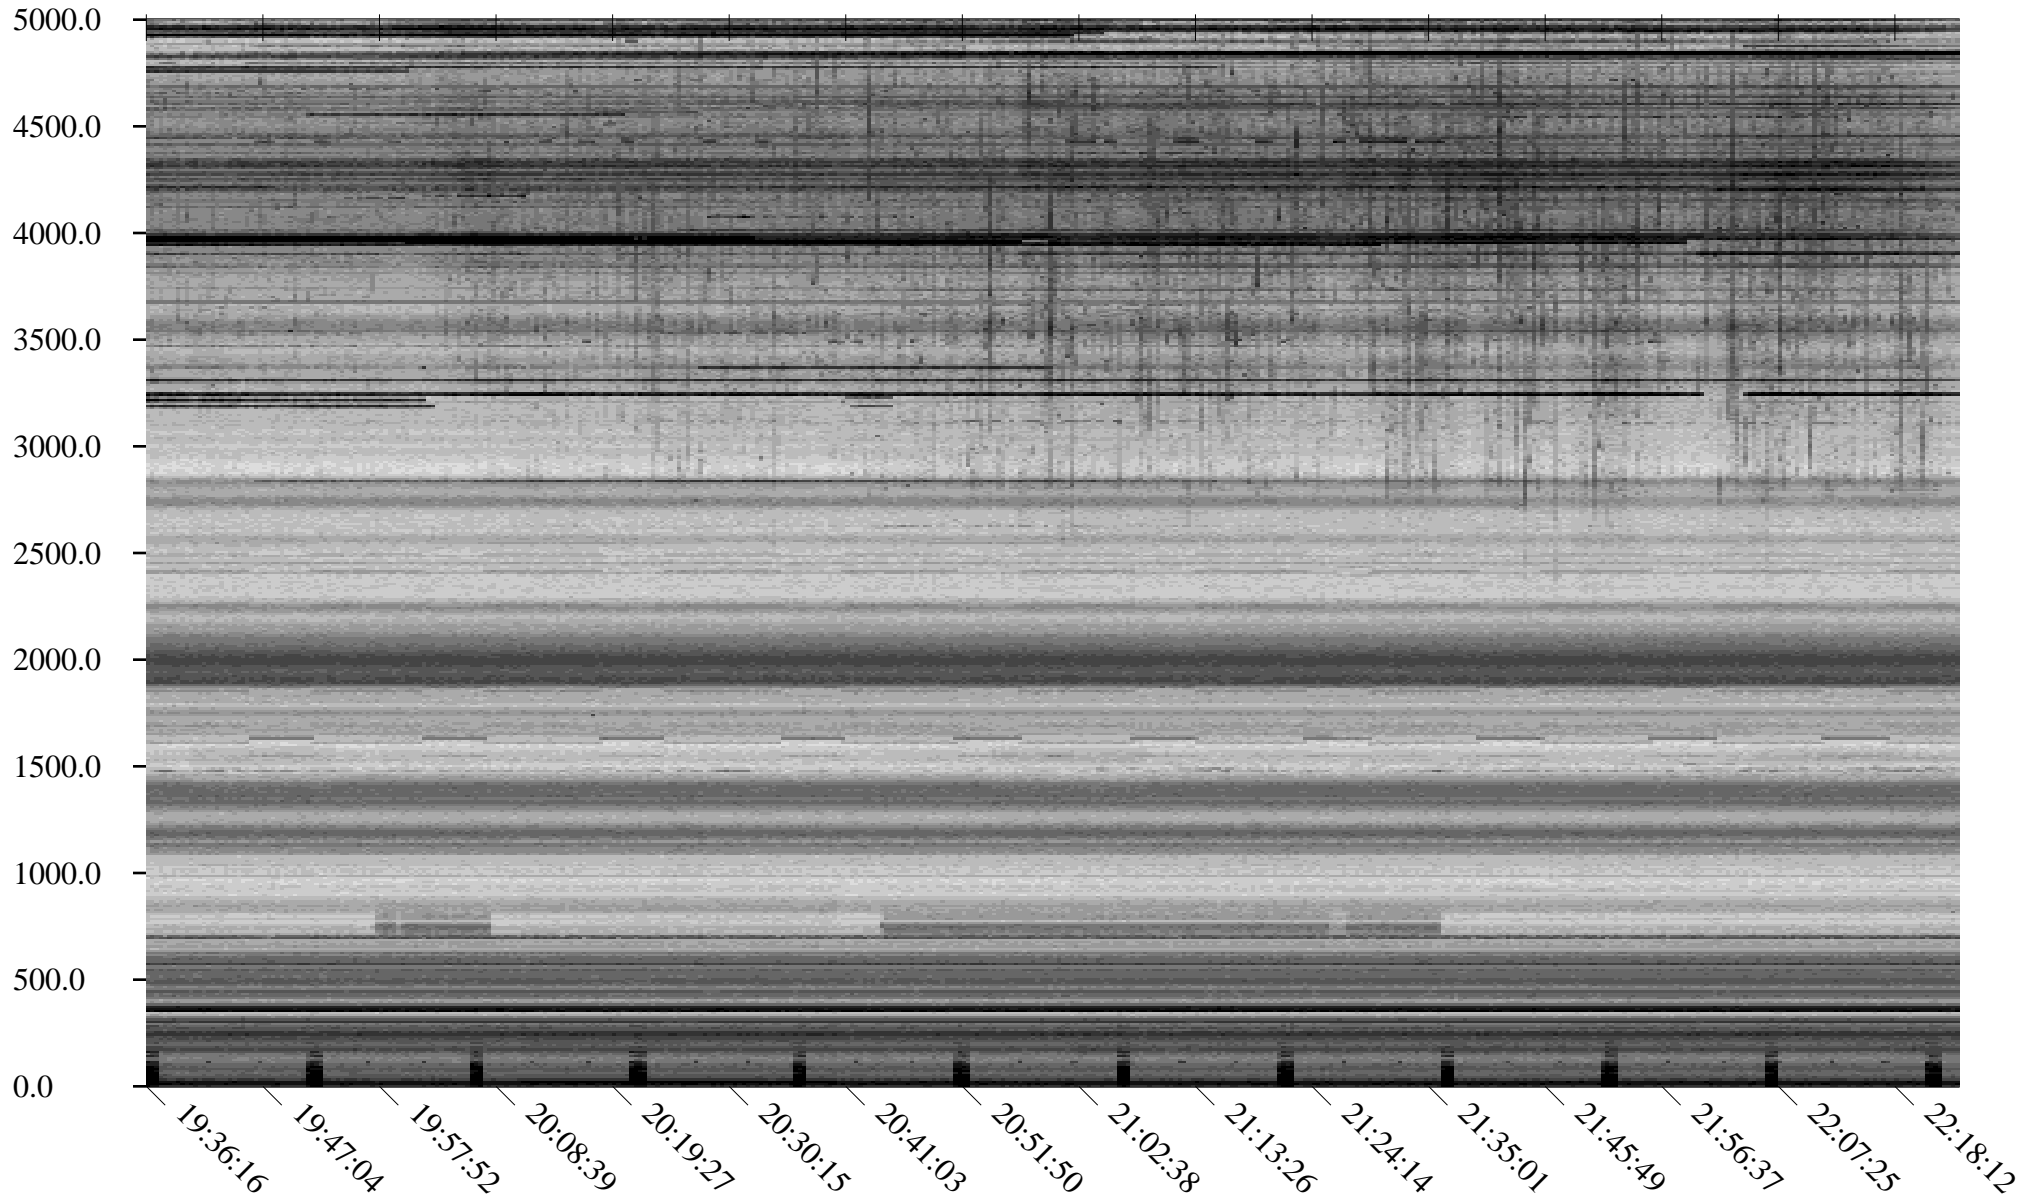

South Pole, day

272

2010

Linear Scale Black = 175 White = 25

Page 1

South Pole, day

272

2010

Page 5

South Pole, day

272

2010

Page 6

Linear Scale Black = 175 White = 25

South Pole, day

272

2010

Linear Scale Black = 175 White = 25

Page 7

South Pole, day

272

2010

Linear Scale Black = 175 White = 25

Page 8

South Pole, day

272

2010

Linear Scale Black = 175 White = 25

Page 9