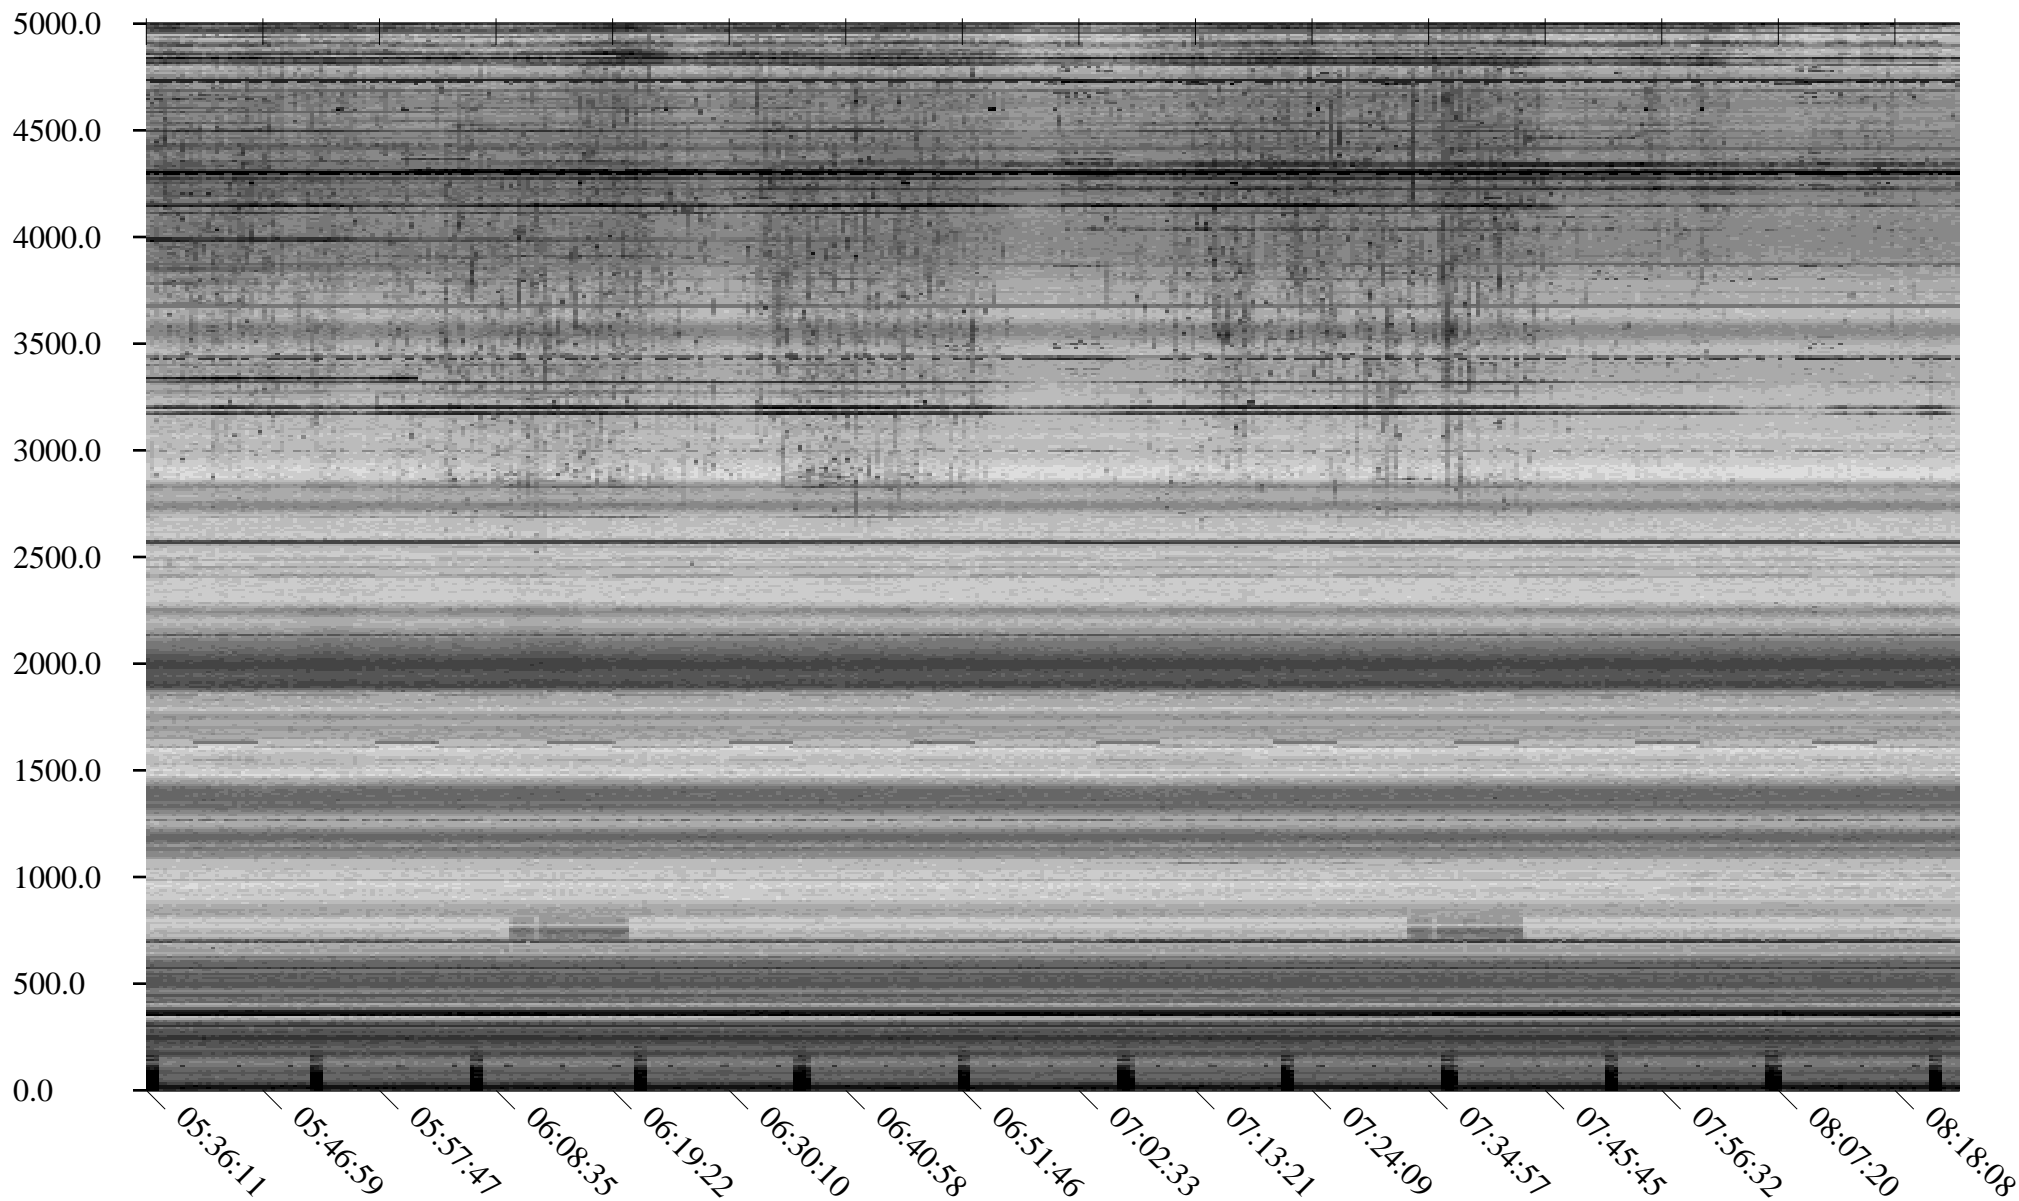

South Pole, day

272

2010

Linear Scale Black = 175 White = 25

Page 1

South Pole, day

272

2010

Linear Scale    Black = 175    White = 25

Page 2

South Pole, day

272

2010

Linear Scale Black = 175 White = 25

Page 3

South Pole, day

272

2010

Linear Scale    Black = 175    White = 25

Page 4

South Pole, day

272

2010

Linear Scale Black = 175 White = 25

Page 5

South Pole, day

272

2010

Page 6

Linear Scale Black = 175 White = 25

South Pole, day

272