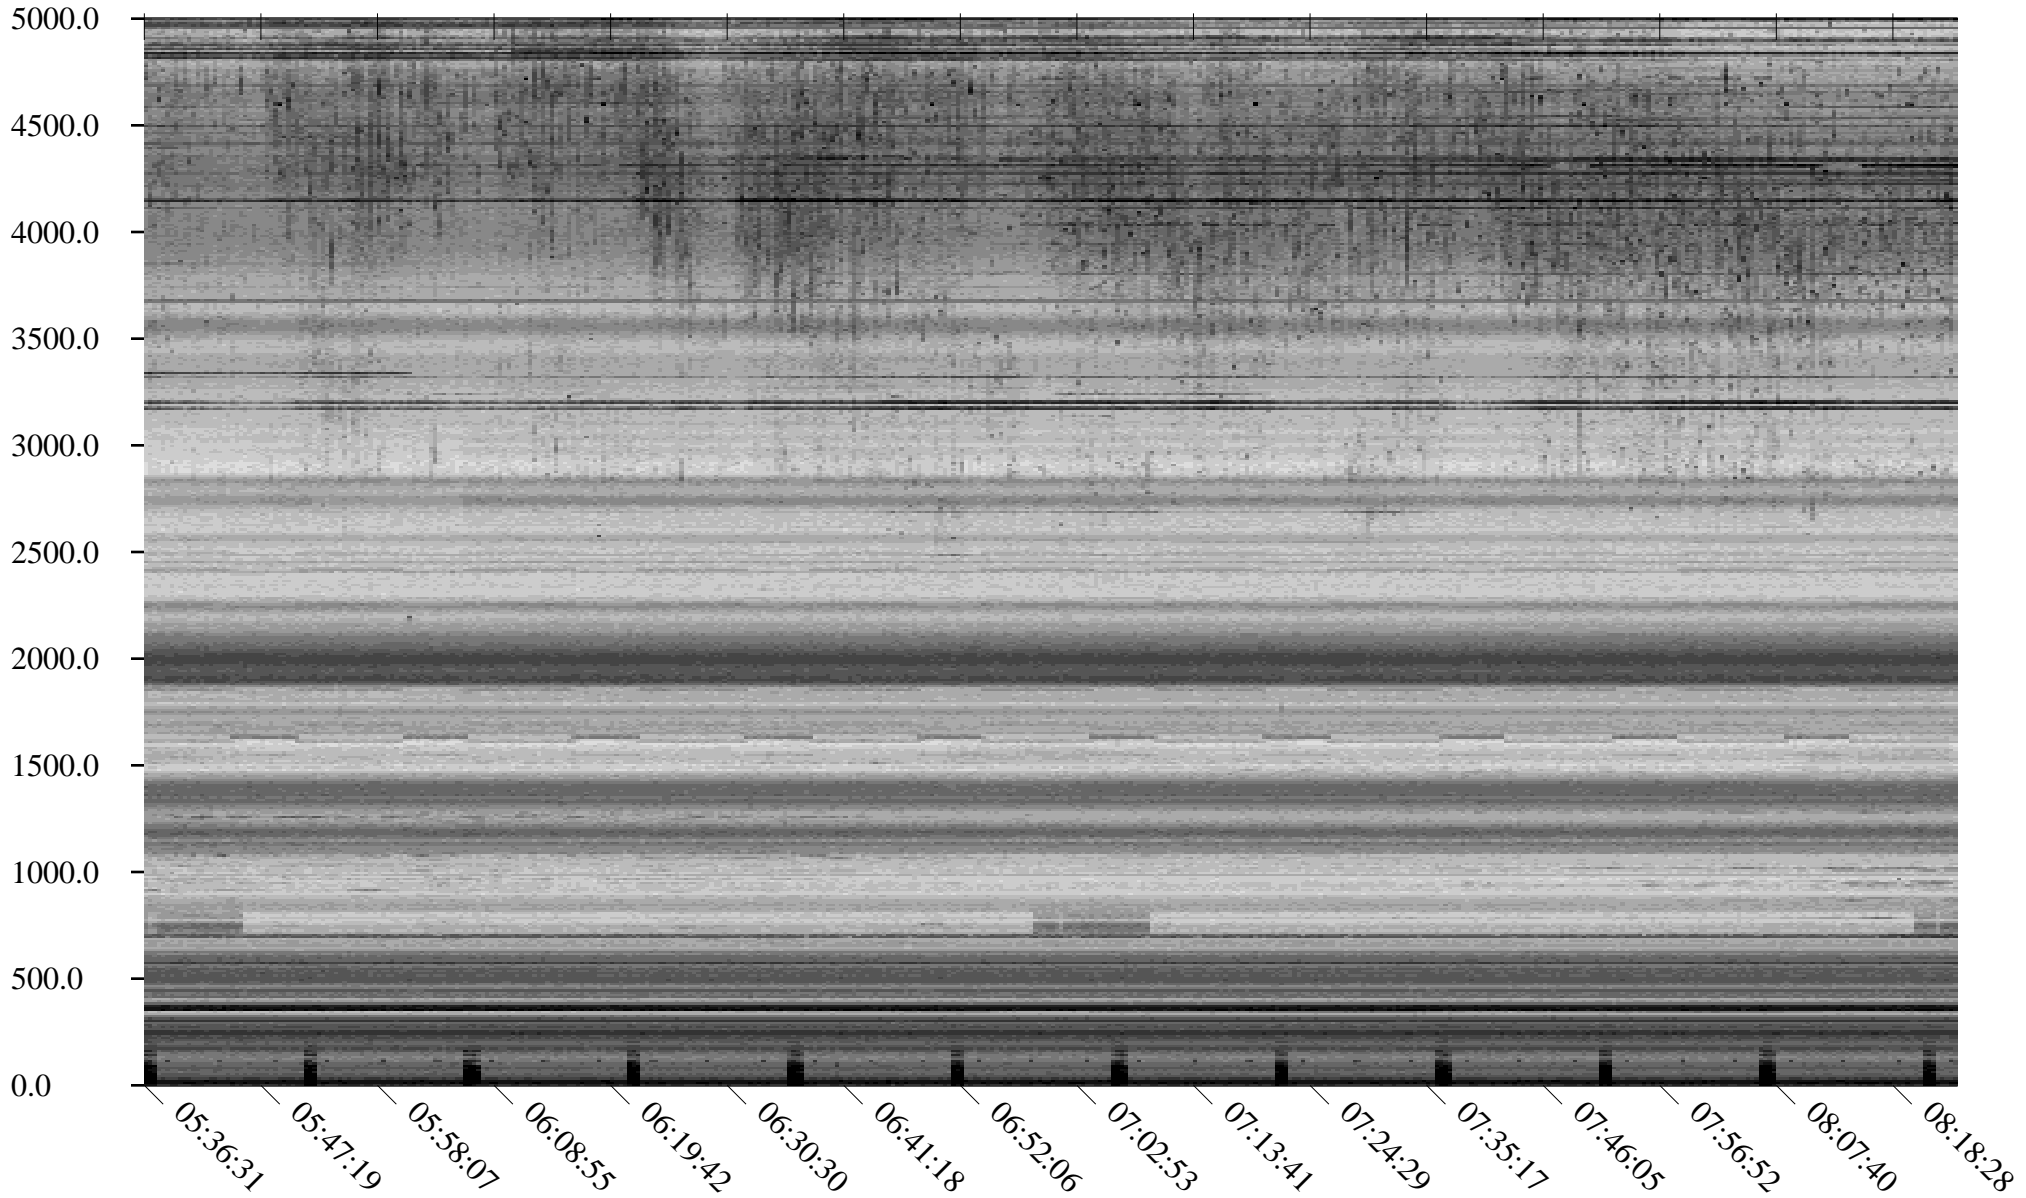

South Pole, day

273

2010

Linear Scale Black = 175 White = 25

Page 1

South Pole, day

273

2010

Linear Scale Black = 175 White = 25

South Pole, day

273

2010

Linear Scale    Black = 175    White = 25

Page 3

South Pole, day

273

2010

Linear Scale    Black = 175    White = 25

Page 4

South Pole, day

273

2010

Linear Scale Black = 175 White = 25

Page 5

South Pole, day

273

2010

Linear Scale Black = 175 White = 25

Page 6

South Pole, day

273

2010