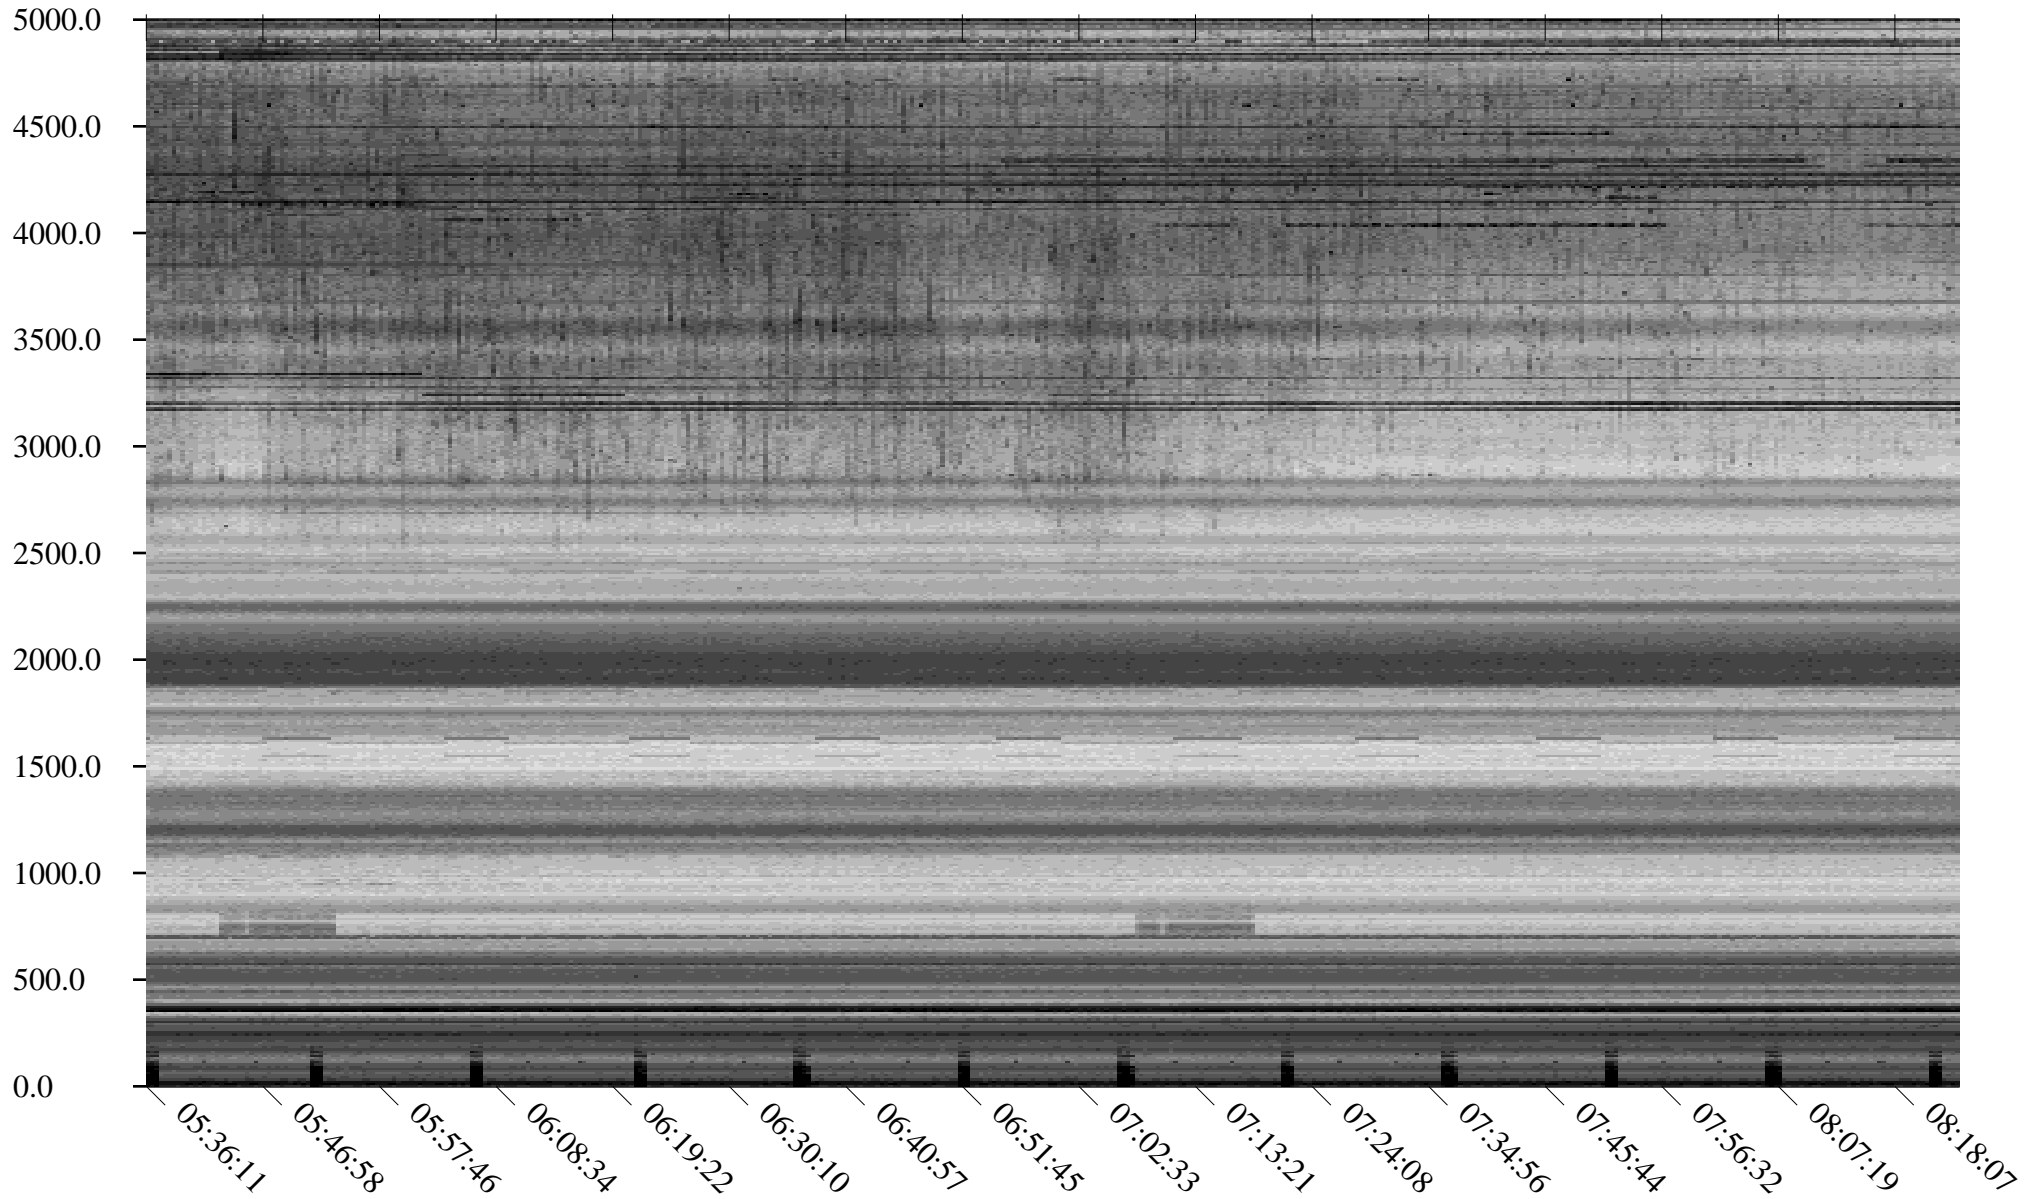

South Pole, day

275

2010

Linear Scale Black = 175 White = 25

Page 1

South Pole, day

275

2010

Linear Scale Black = 175 White = 25

South Pole, day

275

2010

Linear Scale    Black = 175    White = 25

Page 3

South Pole, day

275

2010

Linear Scale Black = 175 White = 25

Page 4

South Pole, day

275

2010

Linear Scale Black = 175 White = 25

Page 5

South Pole, day

275

2010

Linear Scale Black = 175 White = 25

South Pole, day

275

2010

Linear Scale Black = 175 White = 25