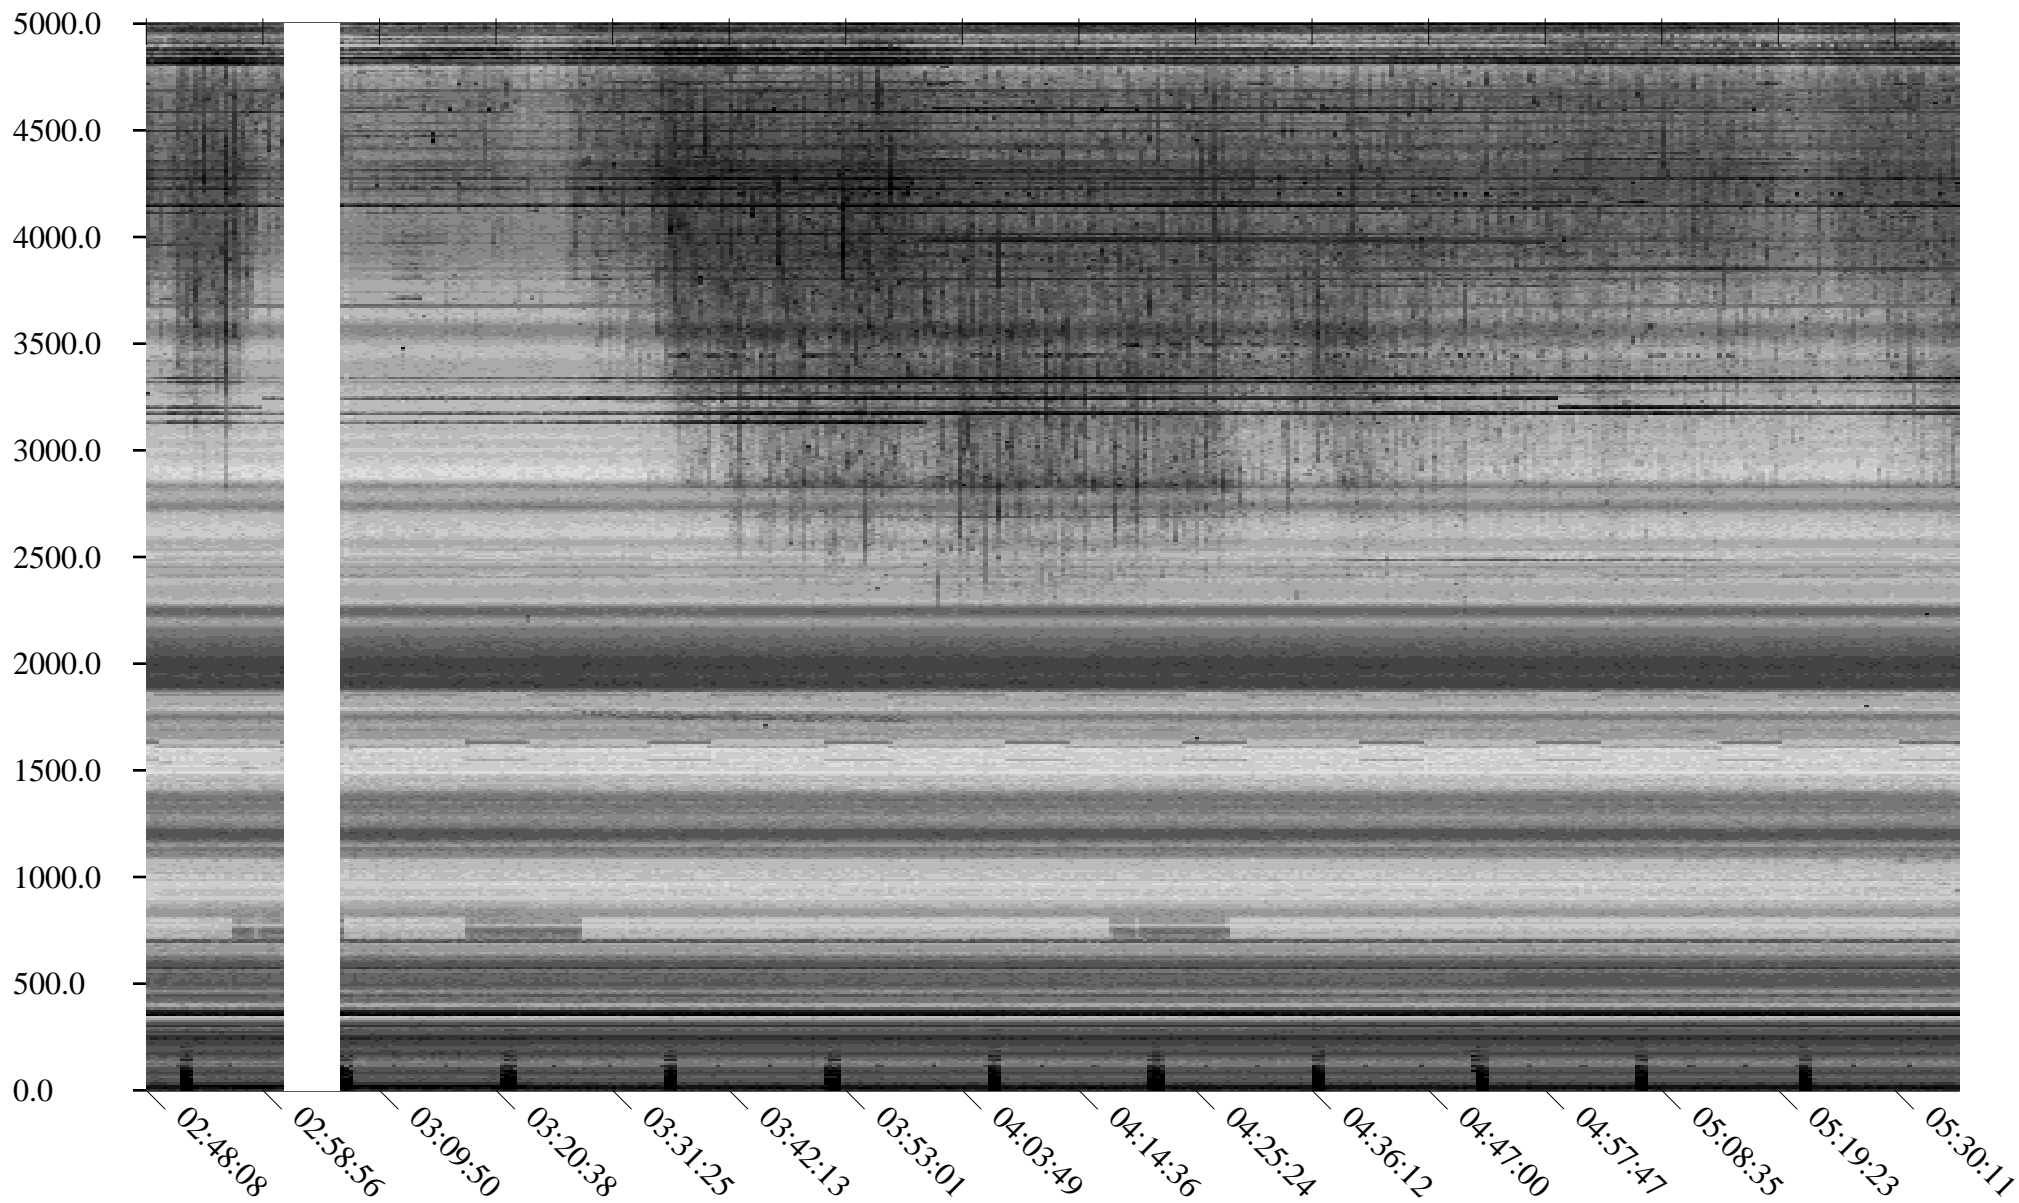

South Pole, day

275

2010

Linear Scale Black = 175 White = 25

Page 1

South Pole, day

275

2010

Linear Scale Black = 175 White = 25

South Pole, day

275

2010

Linear Scale    Black = 175    White = 25

Page 3

South Pole, day

275

2010

Linear Scale Black = 175 White = 25

Page 4

South Pole, day

275

2010

Linear Scale Black = 175 White = 25

Page 5

South Pole, day

275

2010

Linear Scale Black = 175 White = 25

South Pole, day

275

2010

Linear Scale Black = 175 White = 25