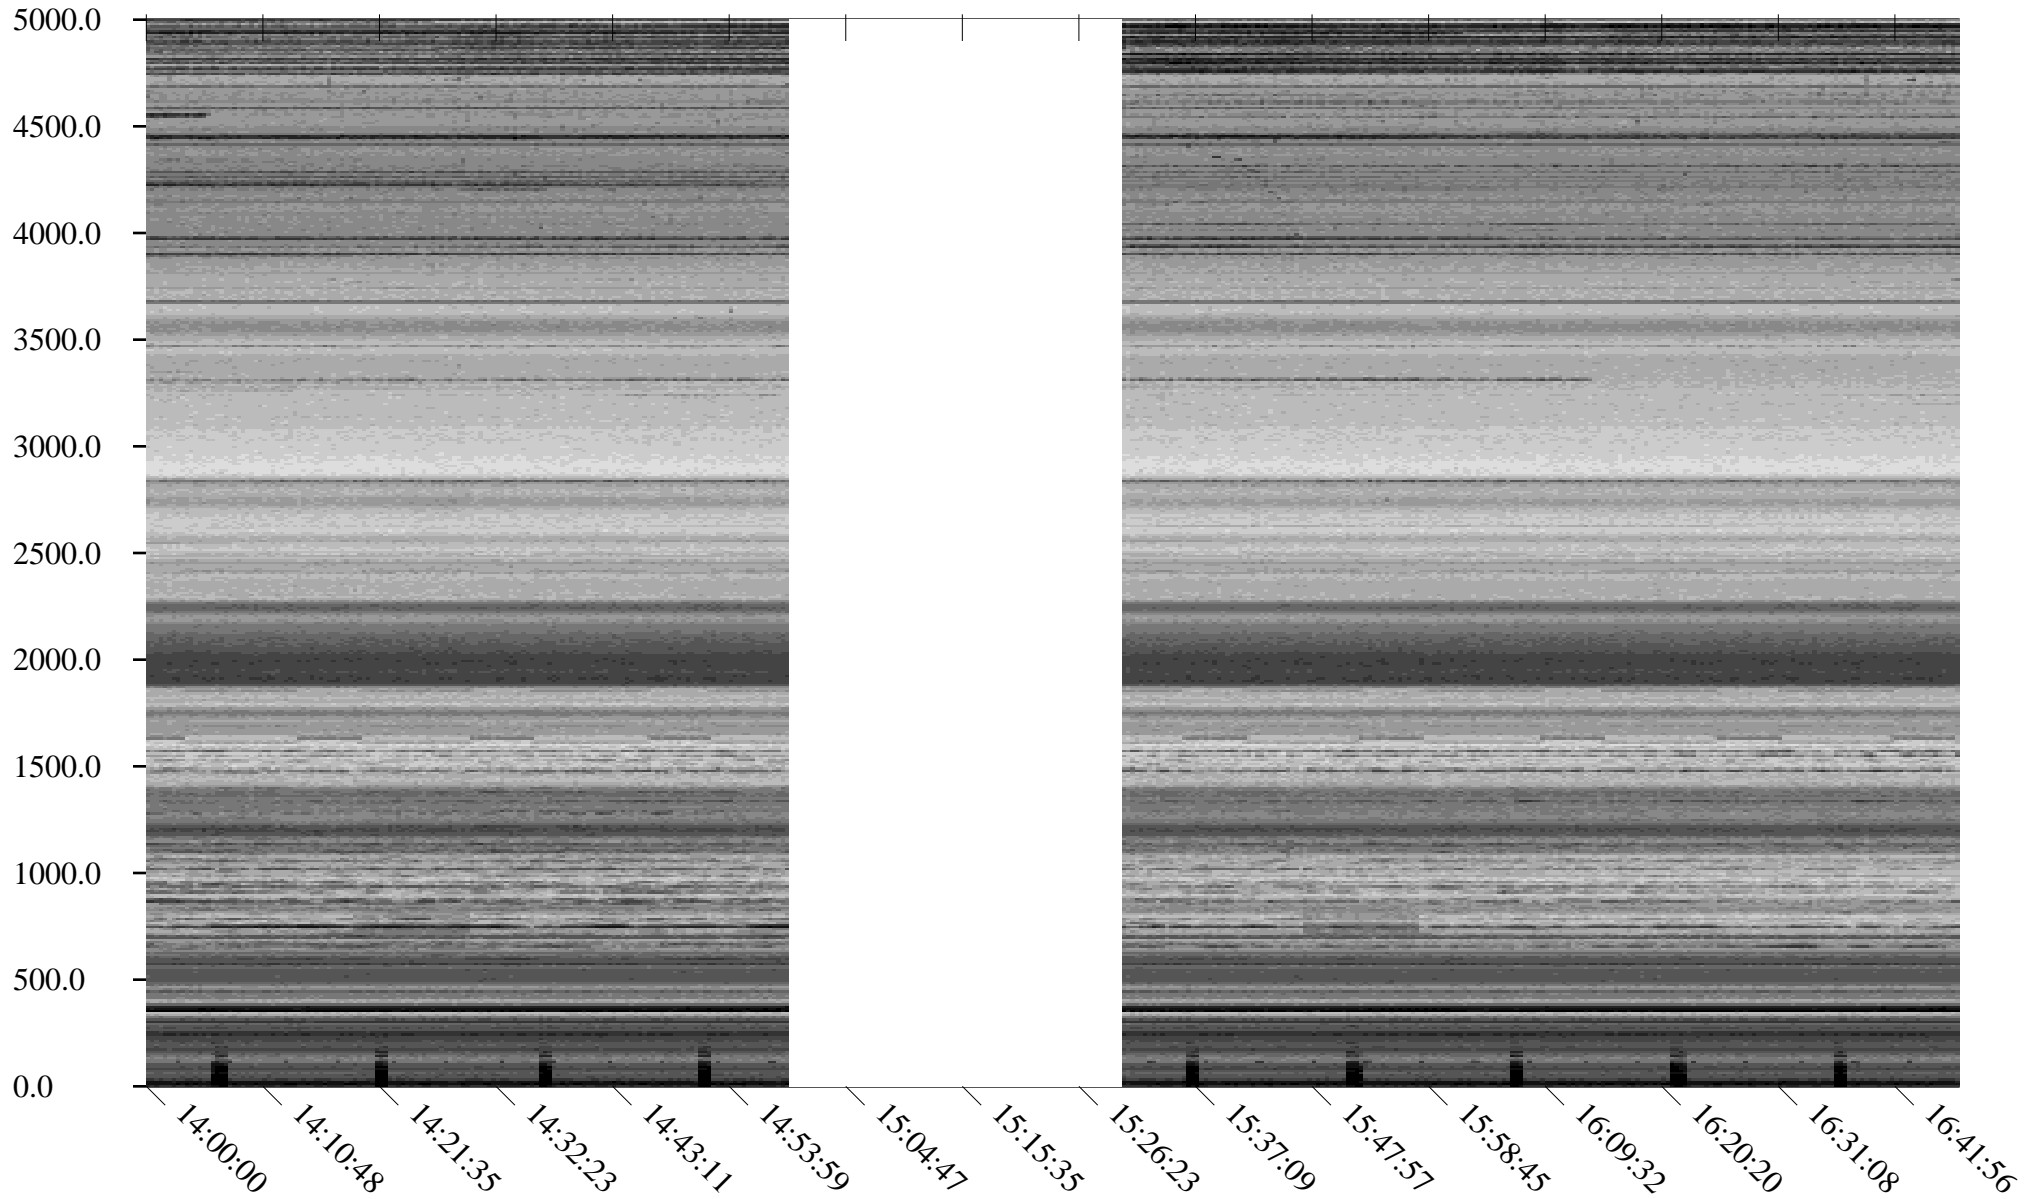

South Pole, day

275

2010

Linear Scale Black = 175 White = 25

Page 1

South Pole, day

275

2010

Linear Scale Black = 175 White = 25

South Pole, day

275

2010

Linear Scale    Black = 175    White = 25

Page 3

South Pole, day

275

2010

Linear Scale Black = 175 White = 25

Page 4

South Pole, day

275

2010

Linear Scale Black = 175 White = 25

Page 5

South Pole, day

275

2010

Linear Scale Black = 175 White = 25

South Pole, day

275

2010

Linear Scale Black = 175 White = 25