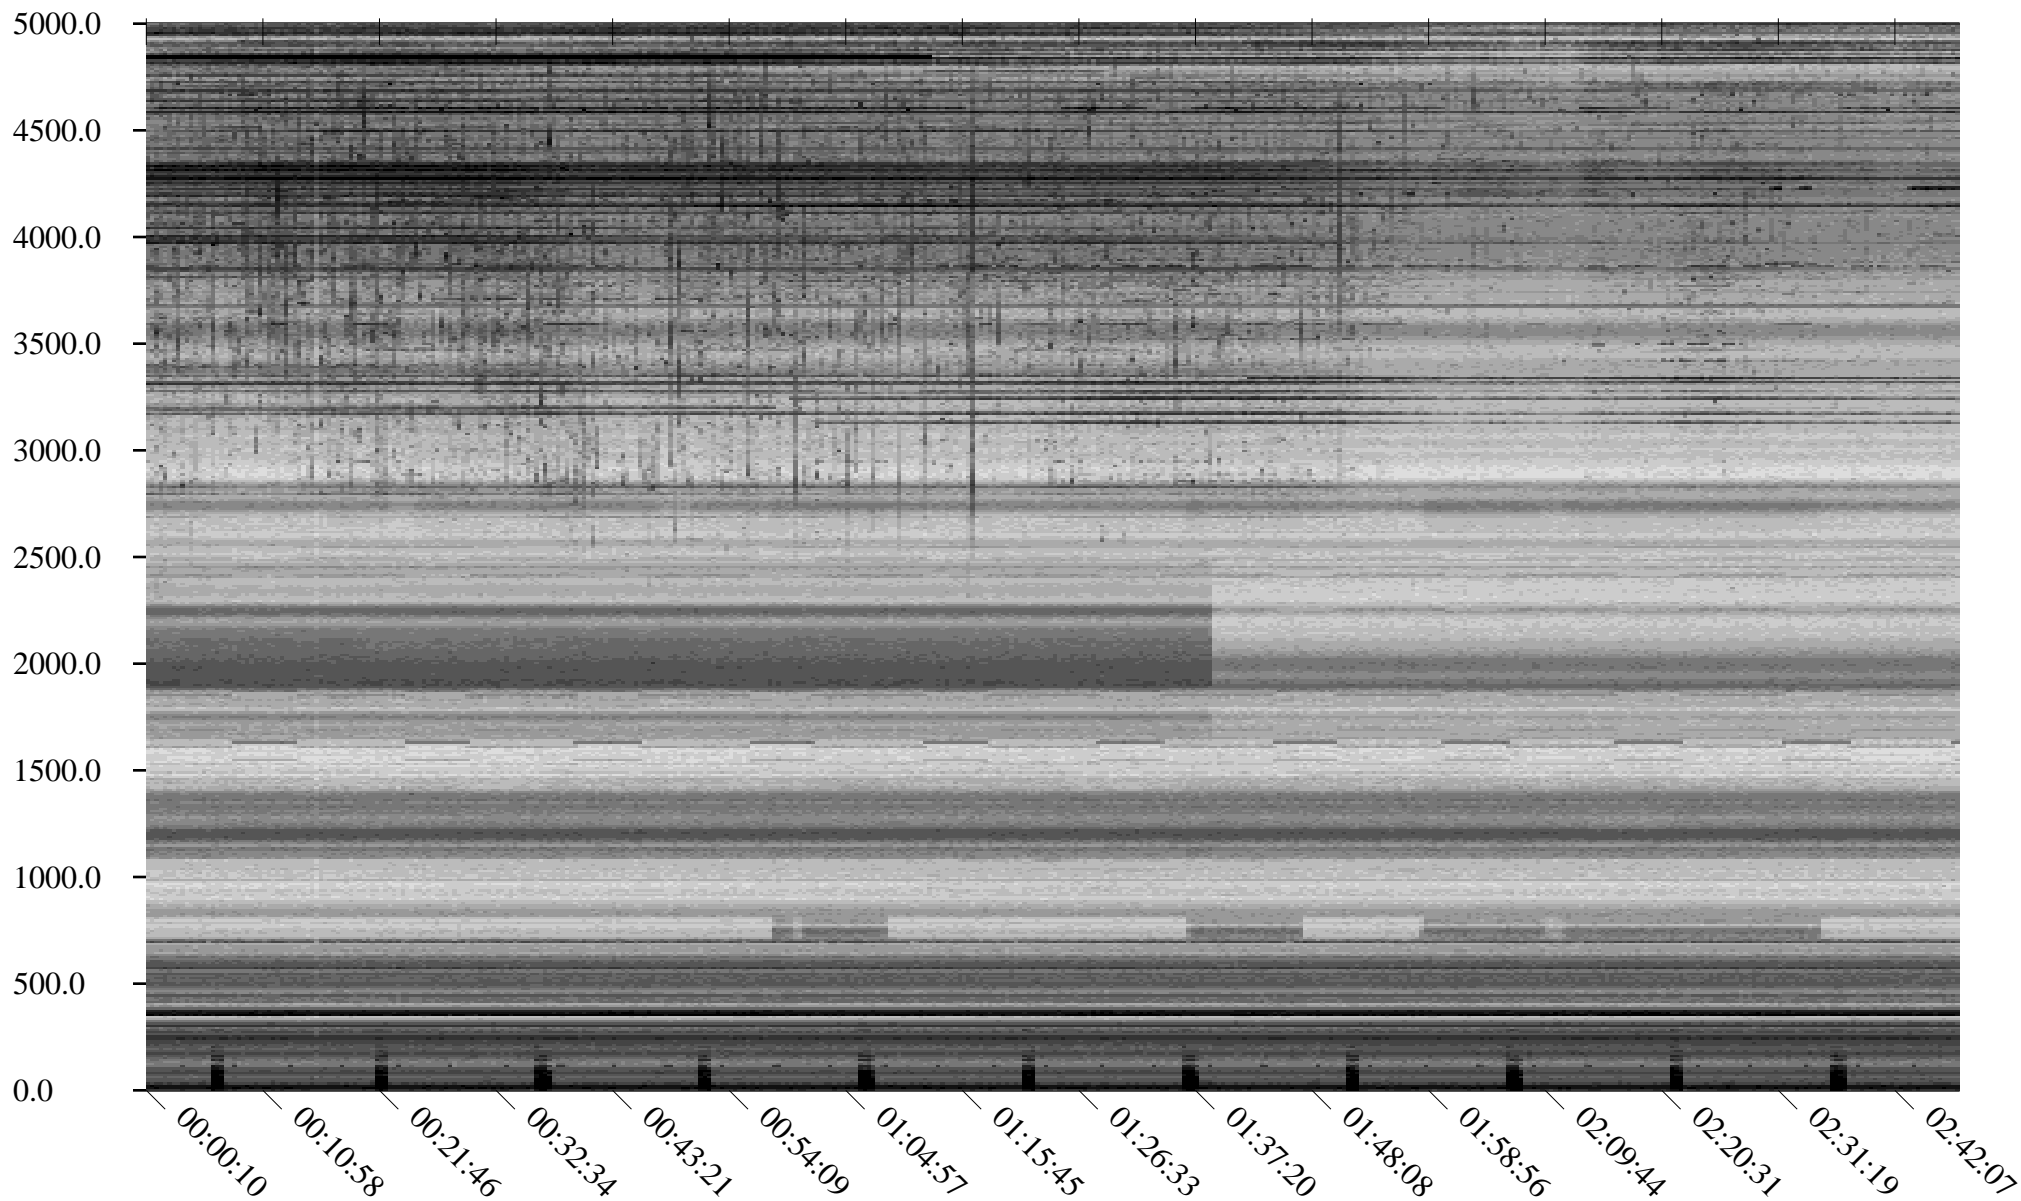

South Pole, day

277

2010

Linear Scale    Black = 175    White = 25

Page 1

South Pole, day

277

2010

Linear Scale Black = 175 White = 25

South Pole, day

277

2010

Linear Scale    Black = 175    White = 25

Page 3

South Pole, day

277

2010

Linear Scale Black = 175 White = 25

Page 4

South Pole, day

277

2010

Linear Scale Black = 175 White = 25

Page 5

South Pole, day

277

2010

Linear Scale Black = 175 White = 25

South Pole, day

277

2010

Linear Scale Black = 175 White = 25