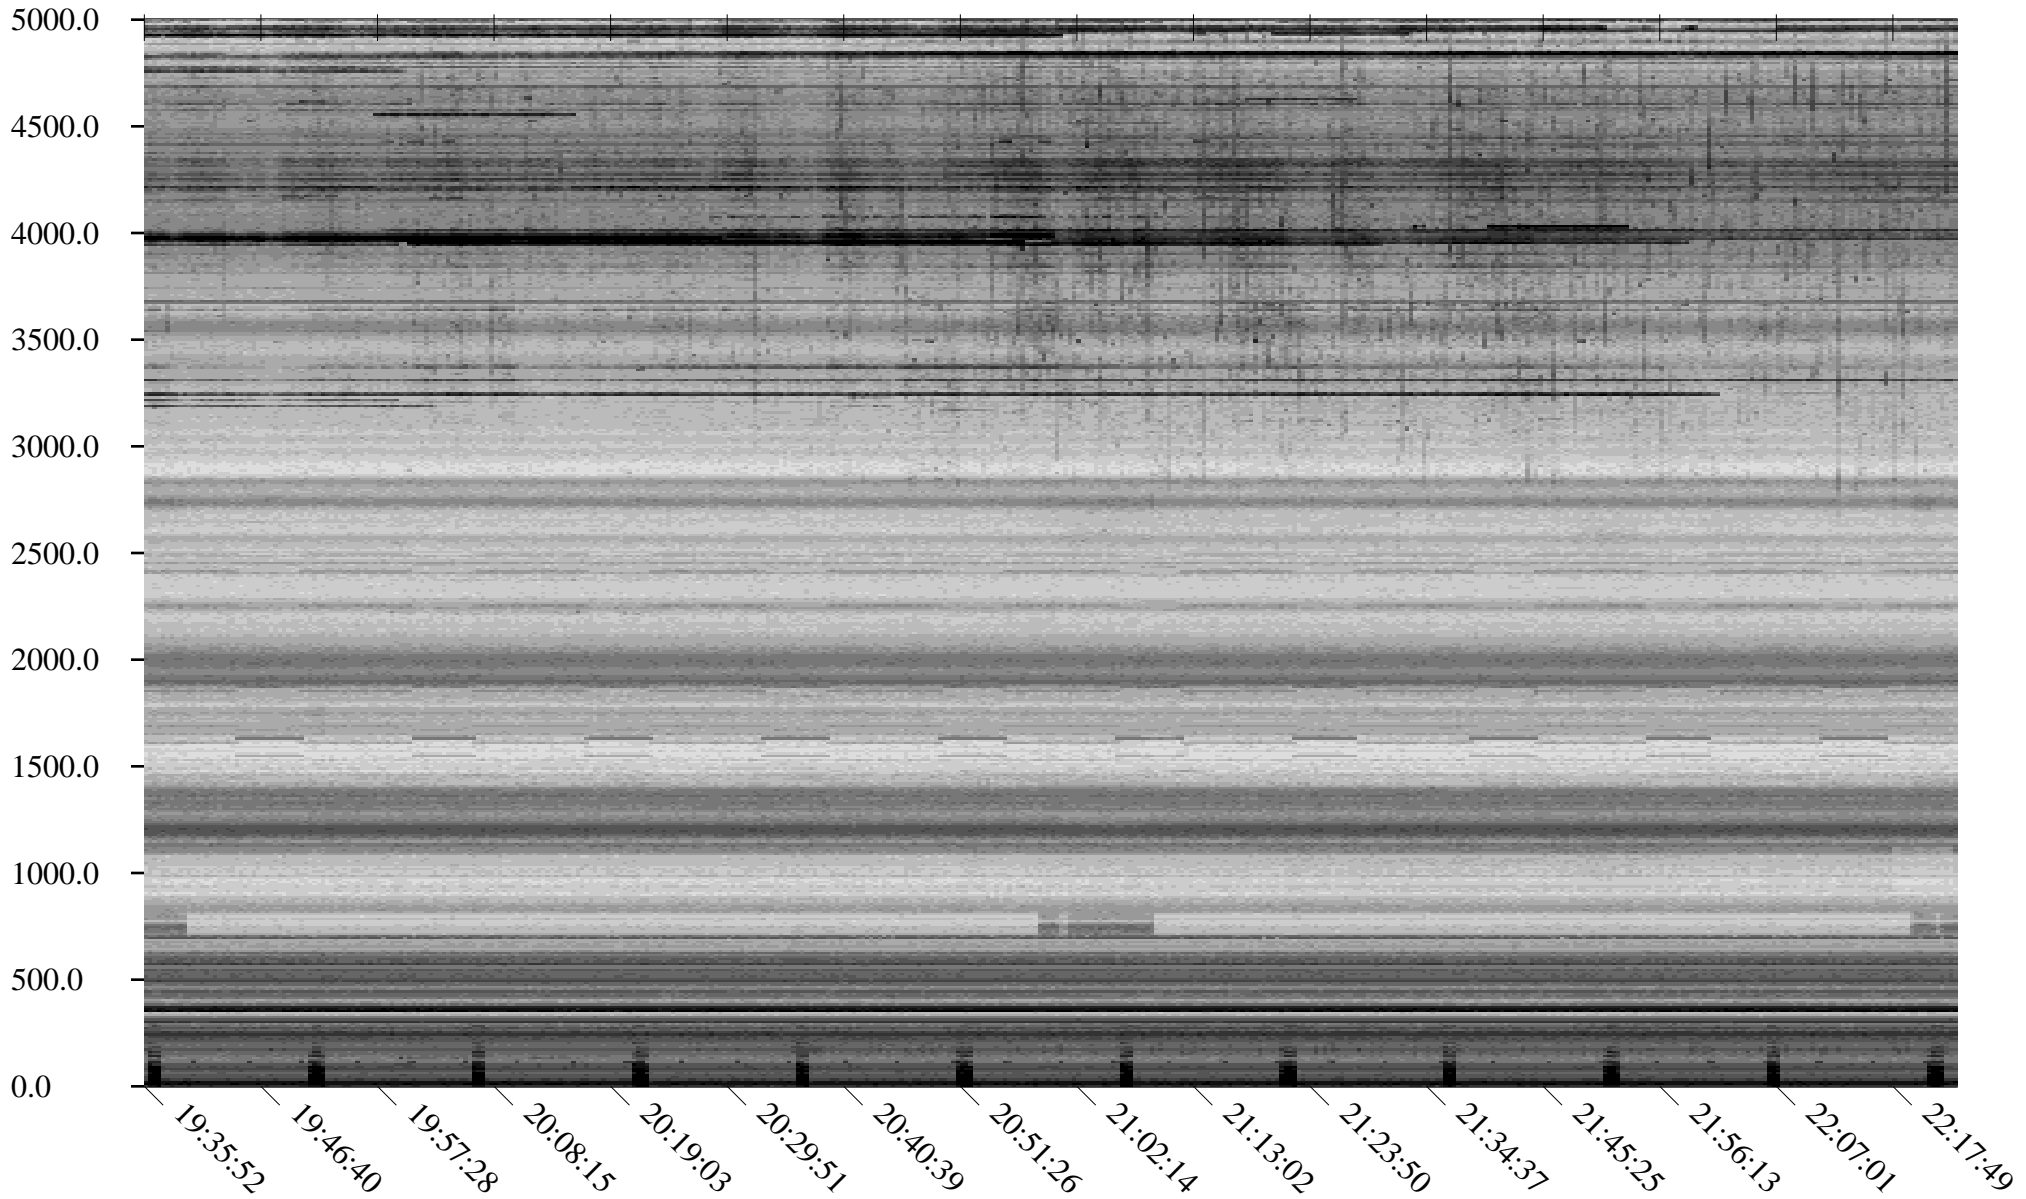

South Pole, day

278

2010

Linear Scale    Black = 175    White = 25

Page 1

South Pole, day

278

2010

South Pole, day

278

2010

Linear Scale Black = 175 White = 25

South Pole, day

278

2010

Page 7

Linear Scale Black = 175 White = 25

South Pole, day

278

2010

Linear Scale    Black = 175    White = 25

Page 8

South Pole, day

278

2010

Linear Scale Black = 175 White = 25

Page 9