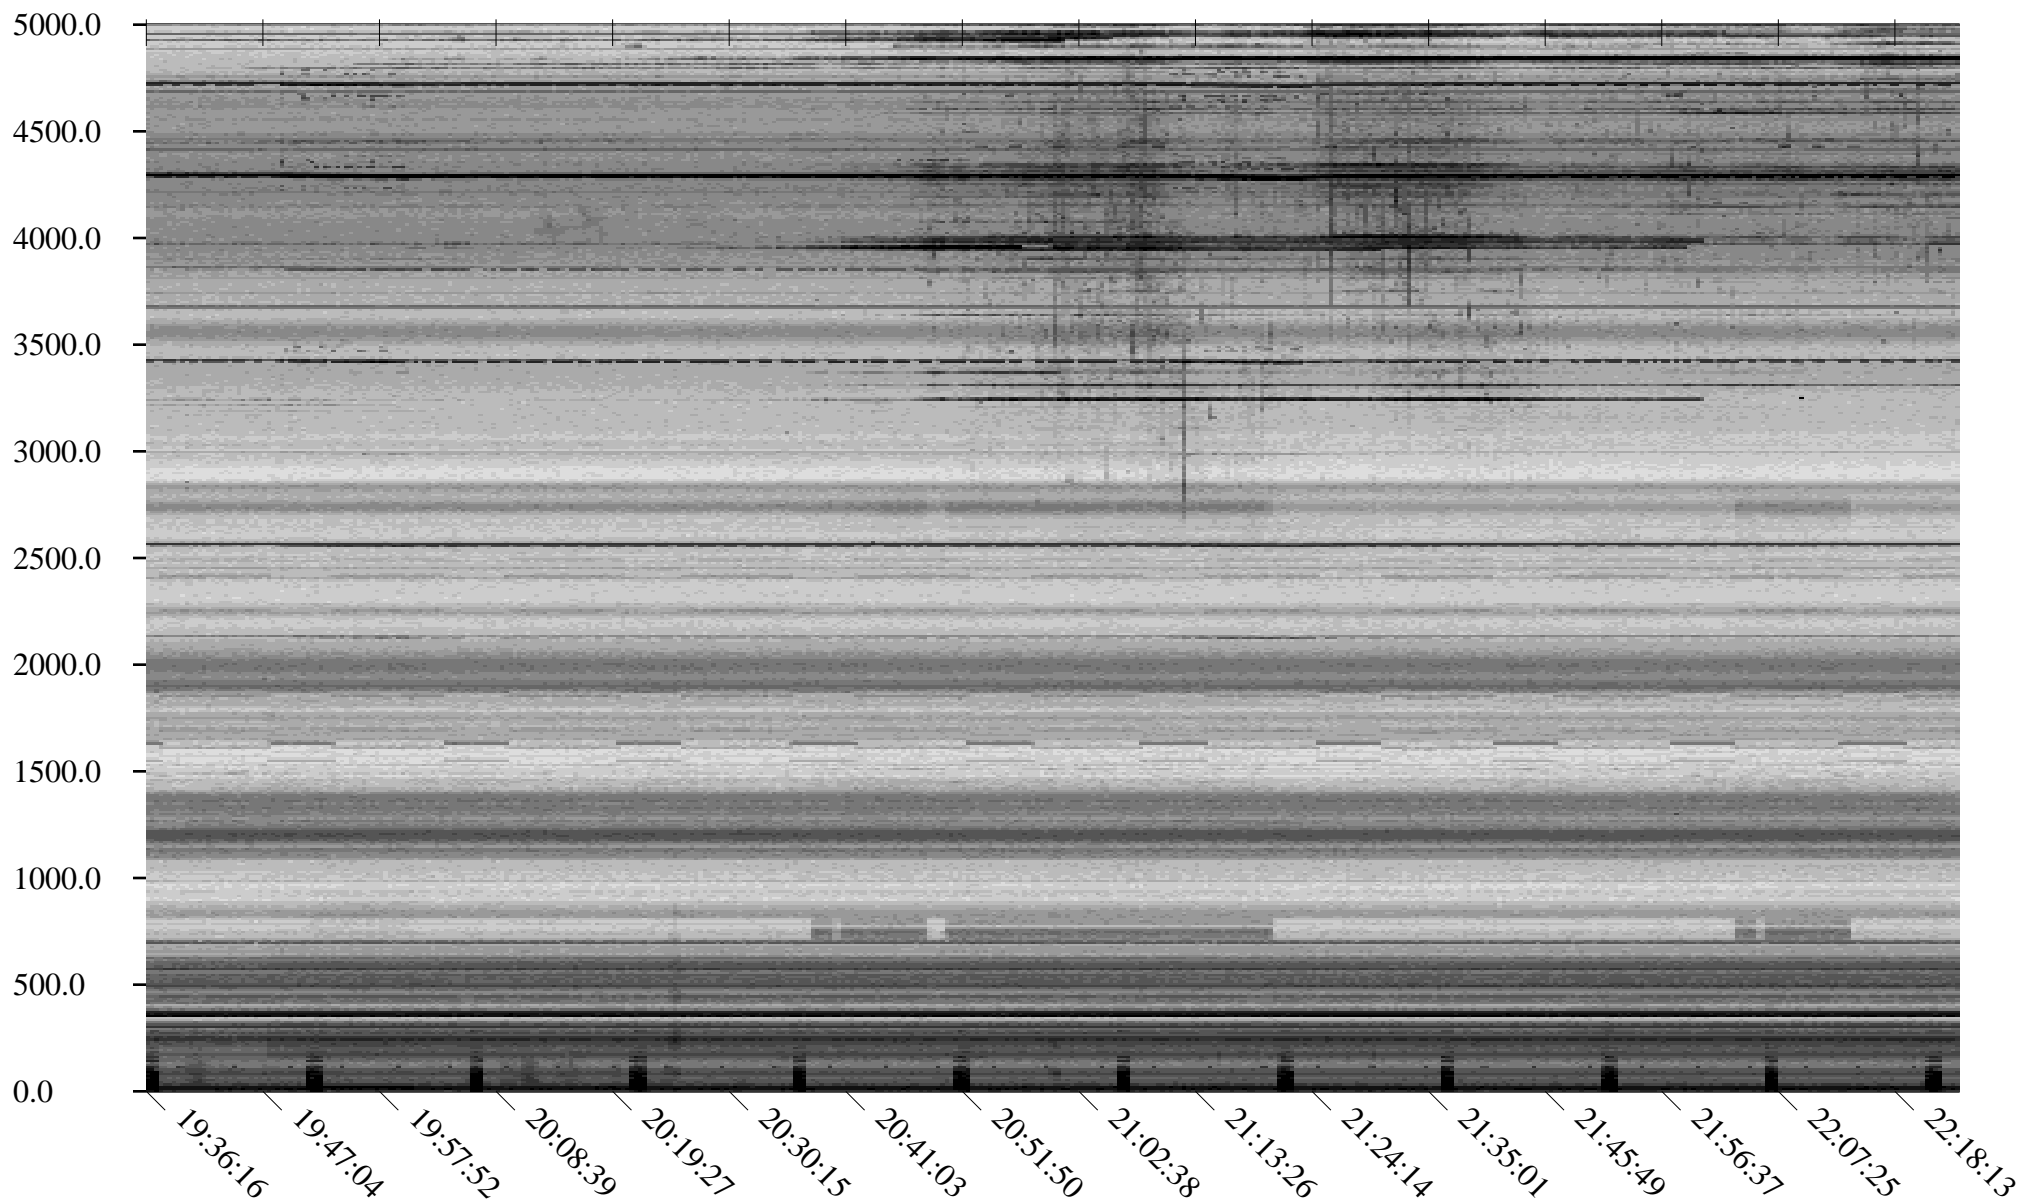

South Pole, day

279

2010

Linear Scale Black = 175 White = 25

Page 1

South Pole, day

279

2010

Page 5

South Pole, day

279

2010

Linear Scale Black = 175 White = 25

Page 6

South Pole, day

279

2010

Linear Scale Black = 175 White = 25

Page 7

South Pole, day

279

2010

Linear Scale Black = 175 White = 25

Page 8

South Pole, day

279

2010

Linear Scale    Black = 175    White = 25

Page 9