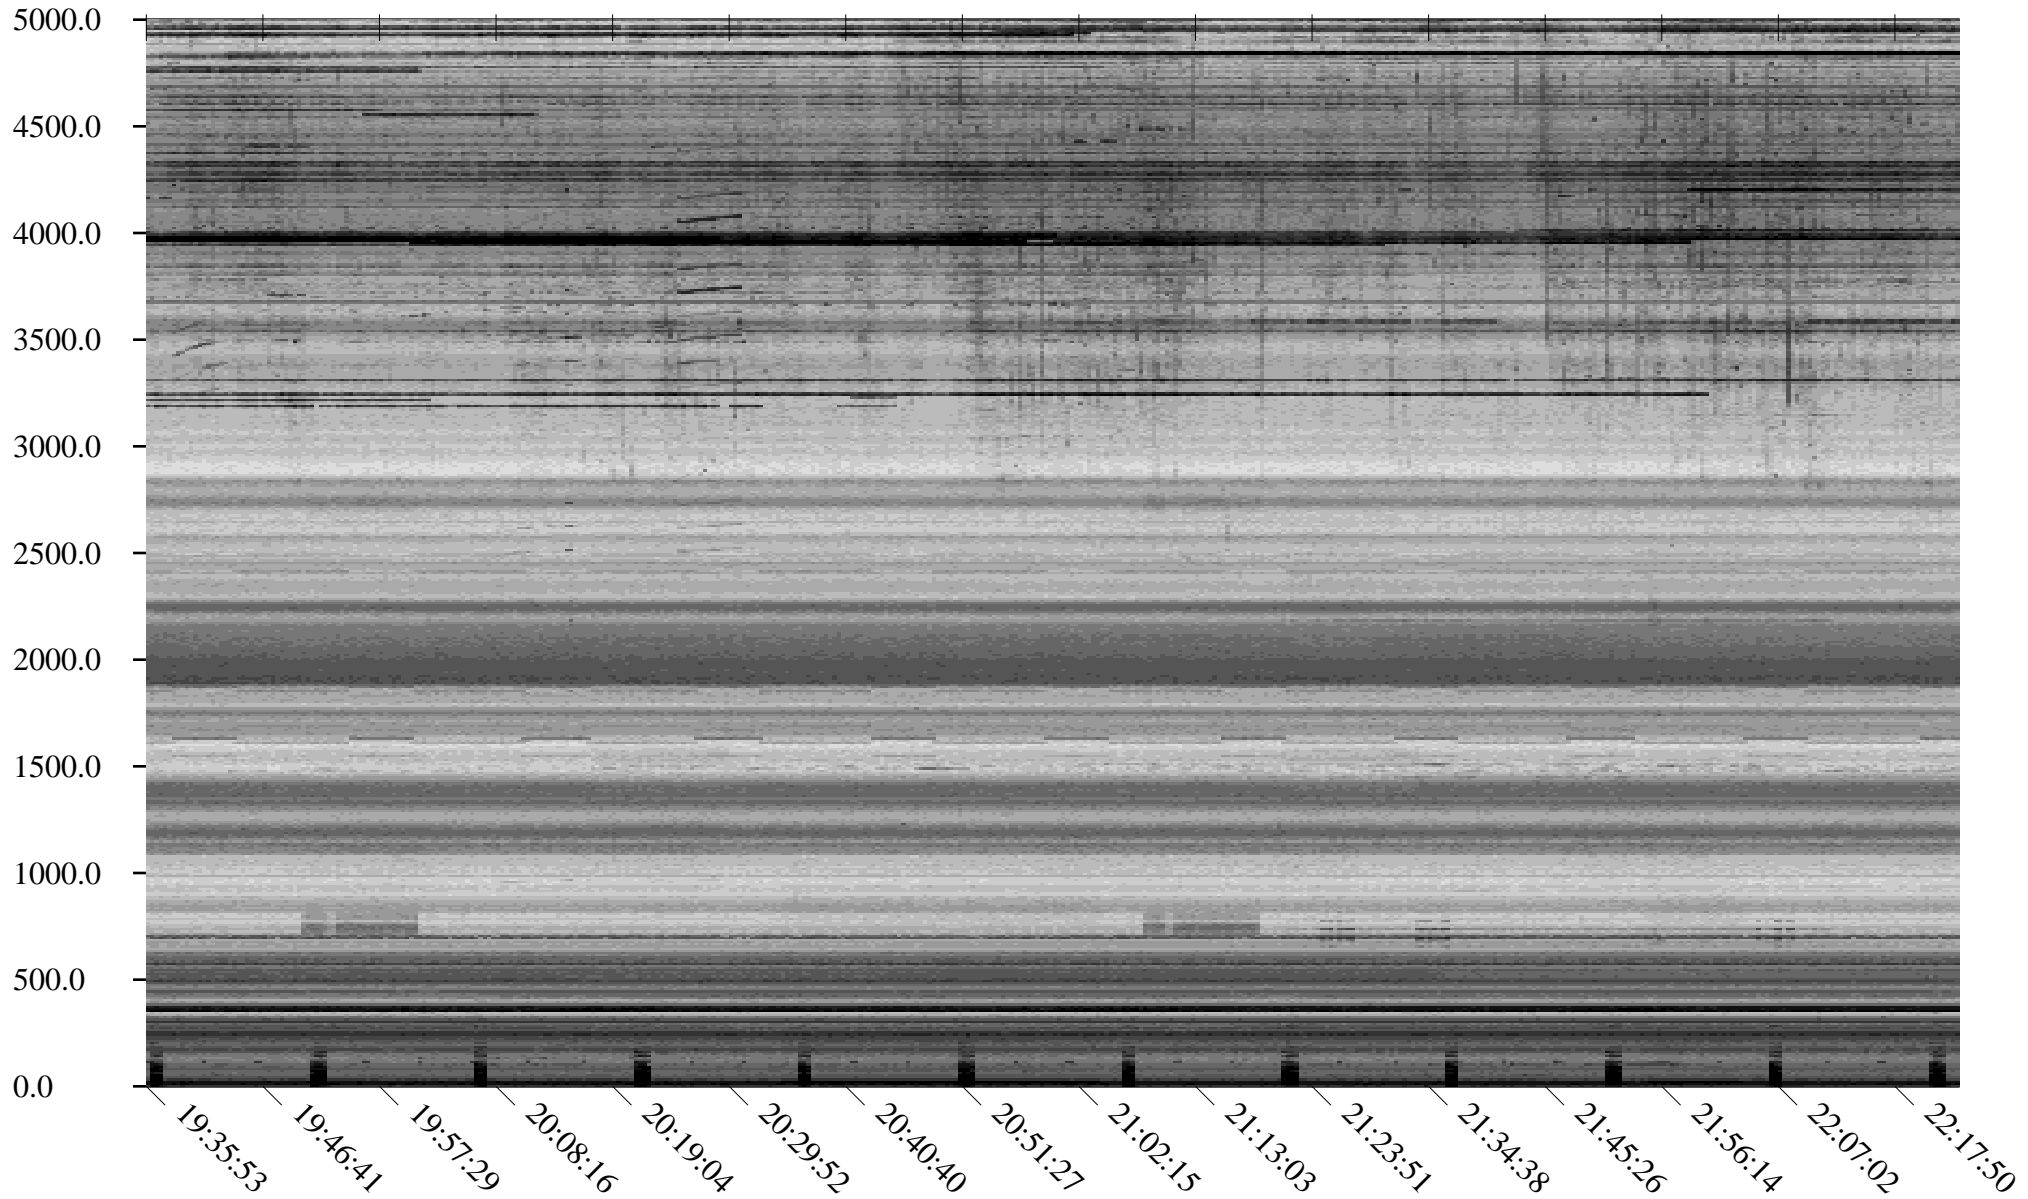

South Pole, day

282

2010

Linear Scale Black = 175 White = 25

Page 1

South Pole, day

282

2010

Page 2

Linear Scale Black = 175 White = 25

South Pole, day

282

2010

Linear Scale Black = 175 White = 25

Page 3

South Pole, day

Page 5

South Pole, day

282

2010

Linear Scale Black = 175 White = 25

South Pole, day

282

2010

Page 7

Linear Scale    Black = 175    White = 25

South Pole, day

282

2010

Linear Scale Black = 175 White = 25

Page 8

South Pole, day