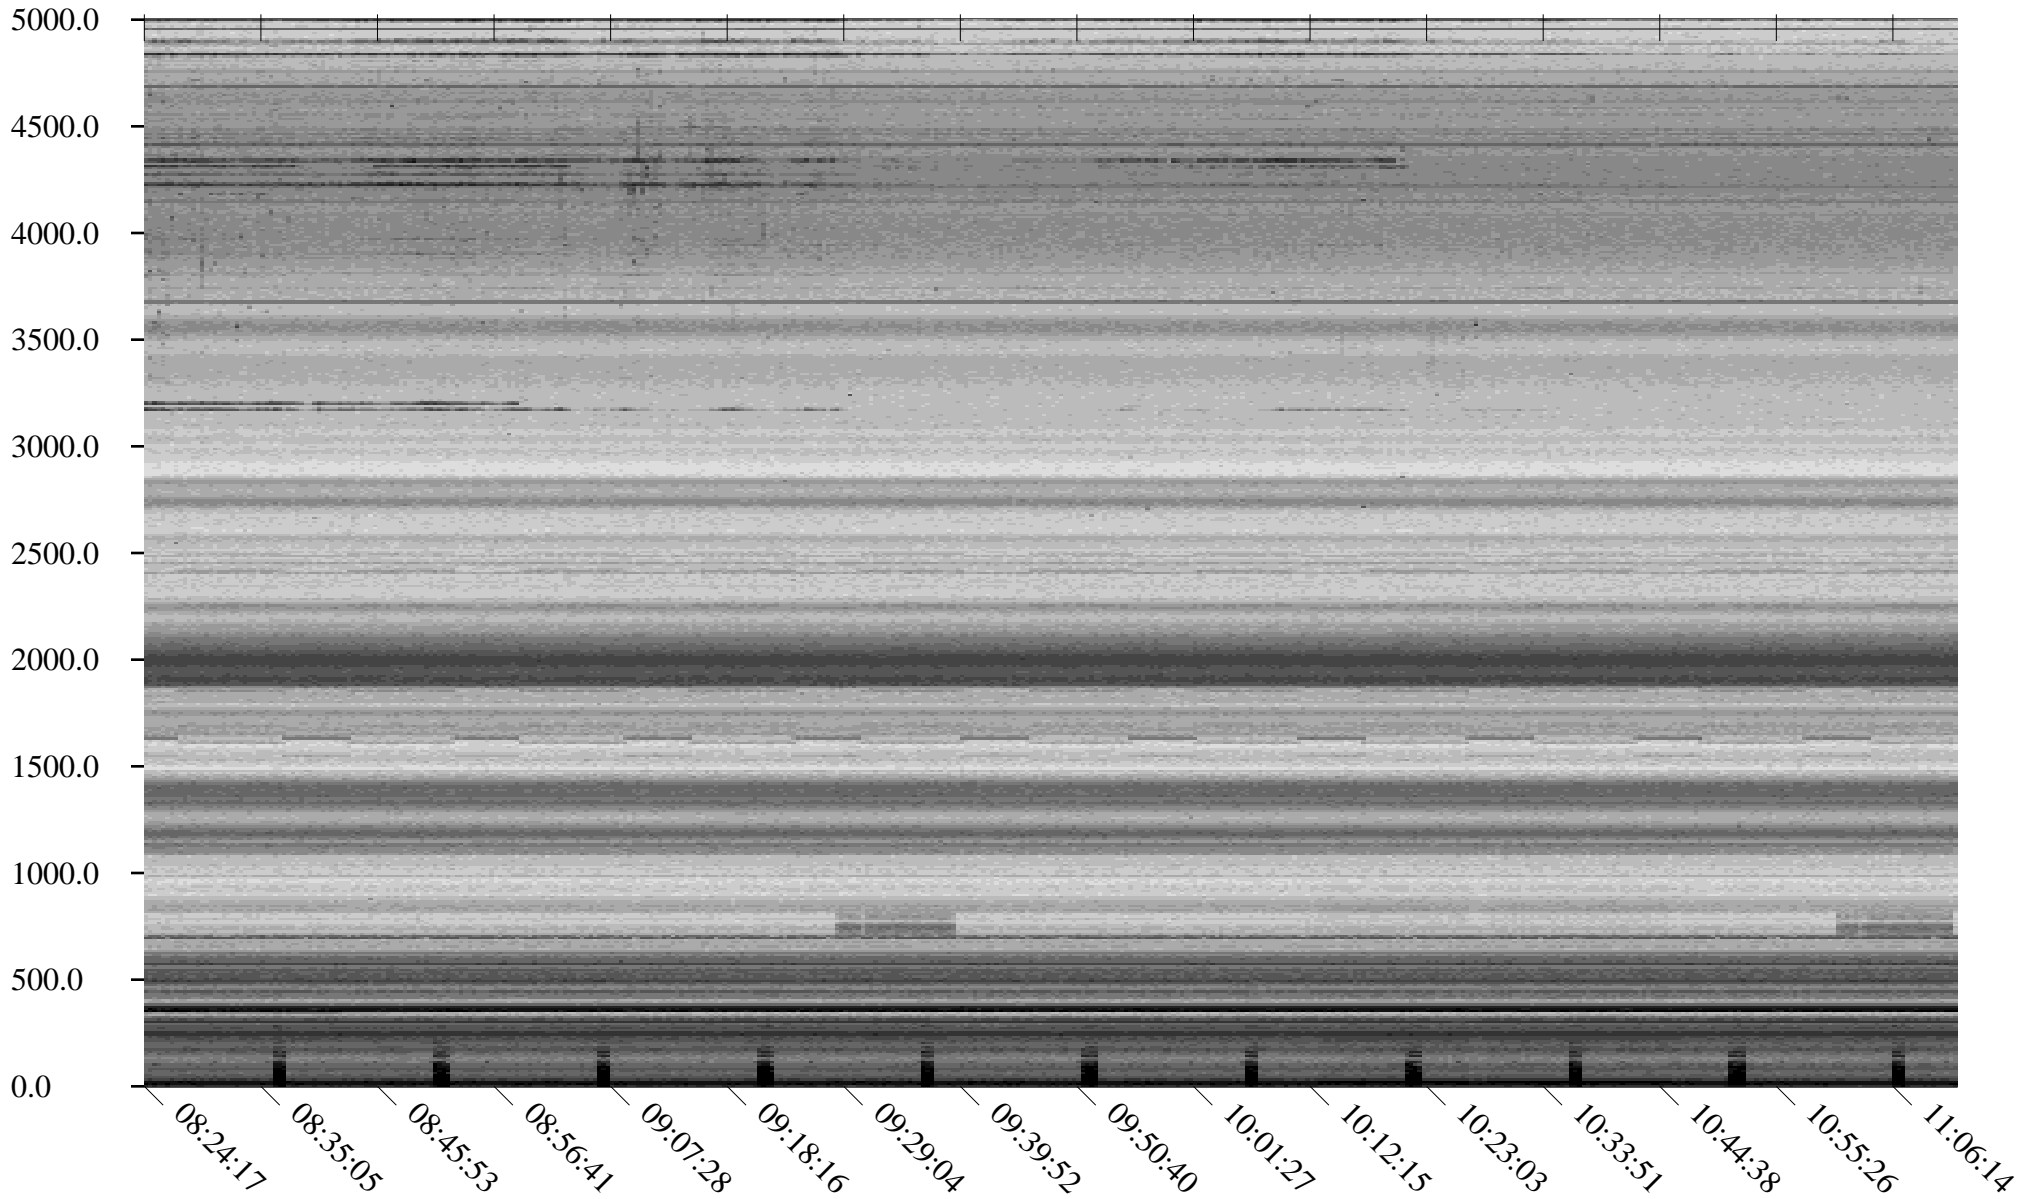

South Pole, day

285

2010

Linear Scale Black = 175 White = 25

Page 1

South Pole, day

285

2010

Linear Scale Black = 175 White = 25

Page 2

South Pole, day

285

2010

Linear Scale Black = 175 White = 25

Page 3

South Pole, day

285

2010

Linear Scale Black = 175 White = 25

Page 4

South Pole, day

285

2010

Linear Scale Black = 175 White = 25

Page 5

South Pole, day

285

2010

Linear Scale Black = 175 White = 25

Page 6

South Pole, day

285