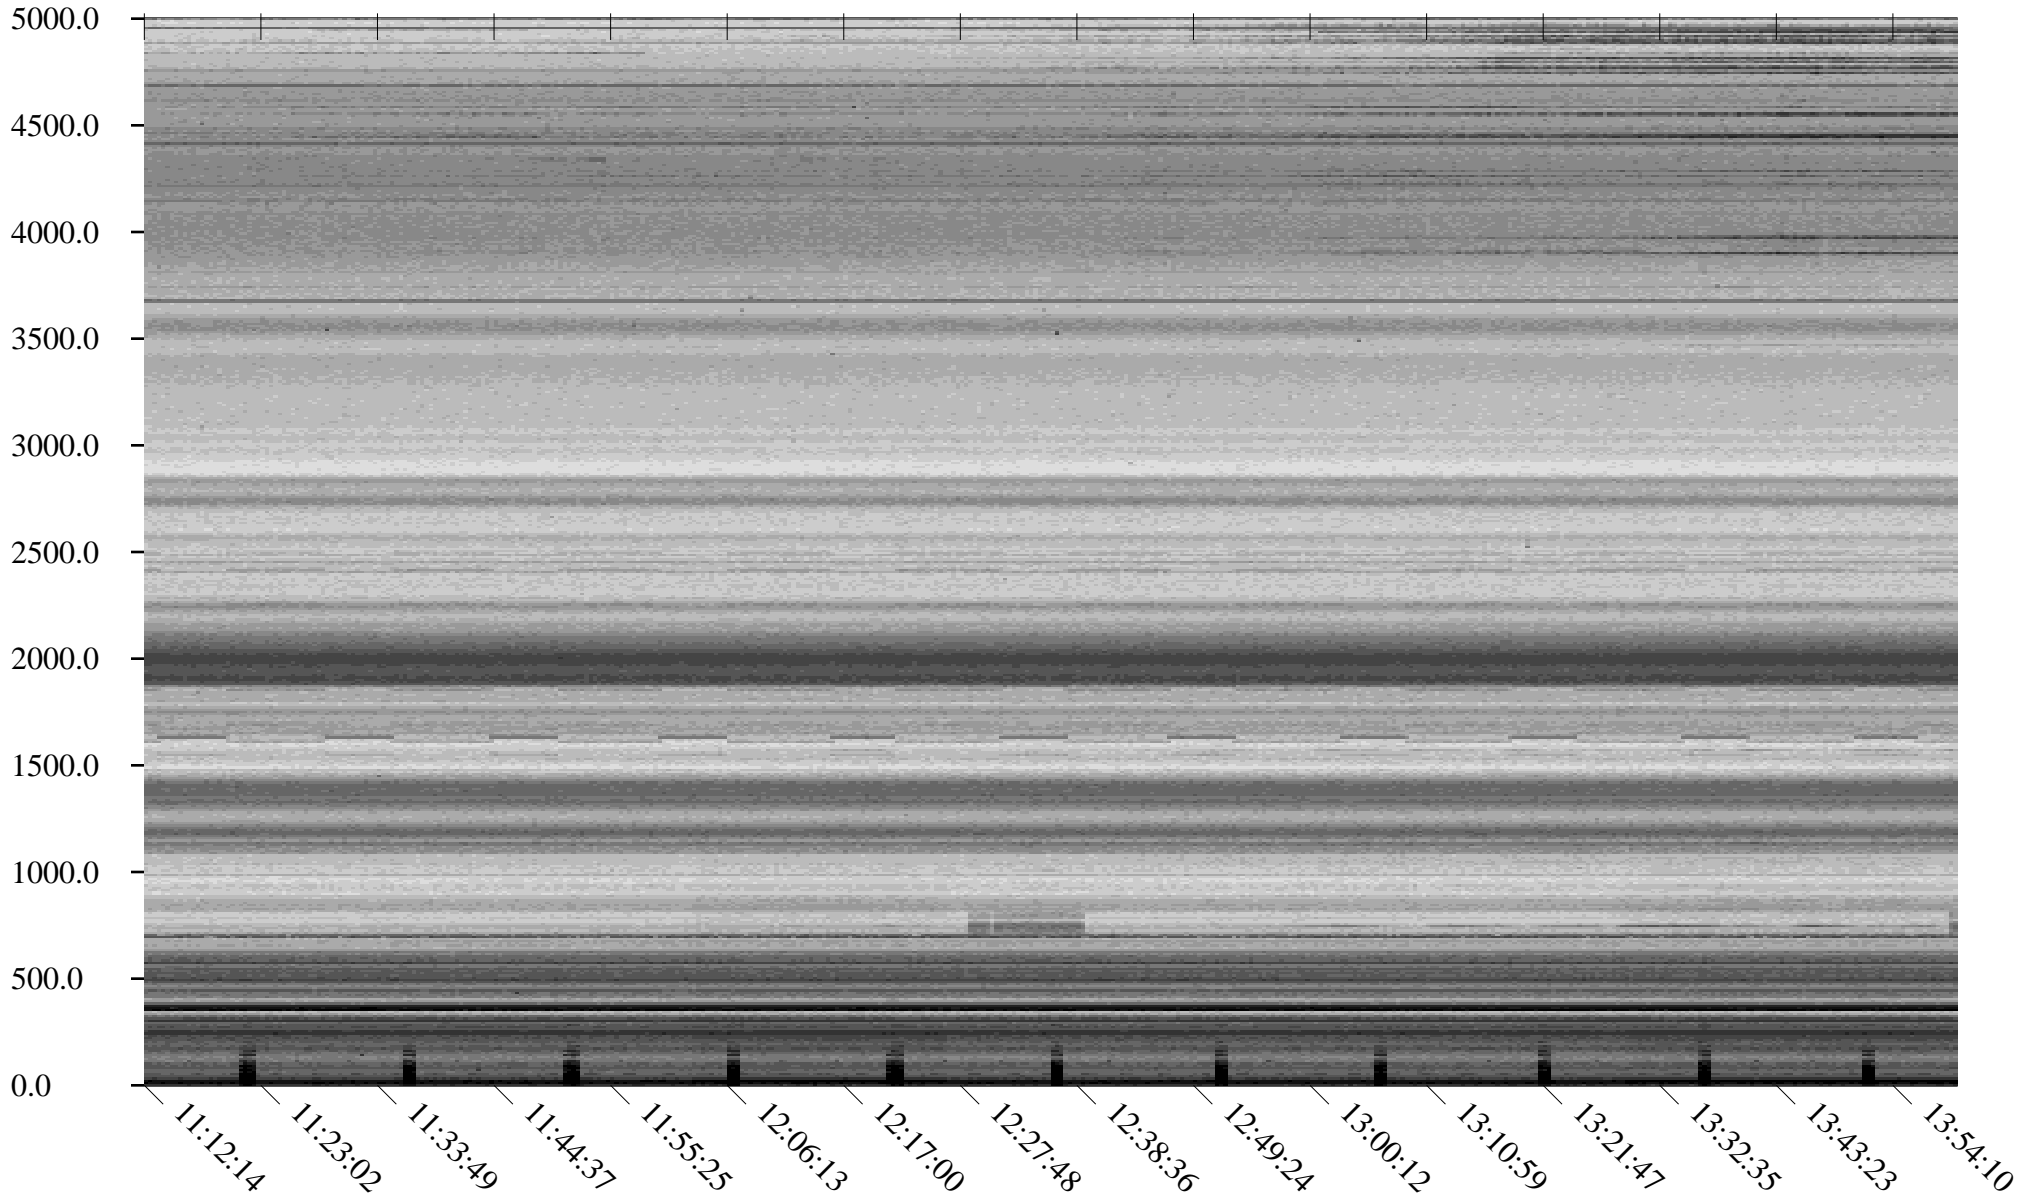

South Pole, day

285

2010

Linear Scale Black = 175 White = 25

Page 1

South Pole, day

285

2010

Linear Scale Black = 175 White = 25

Page 2

South Pole, day

285

2010

Linear Scale Black = 175 White = 25

Page 3

South Pole, day

285

2010

Linear Scale Black = 175 White = 25

Page 4

South Pole, day

285

2010

Linear Scale Black = 175 White = 25

Page 5

South Pole, day

285

2010

Linear Scale Black = 175 White = 25

Page 6

South Pole, day

285