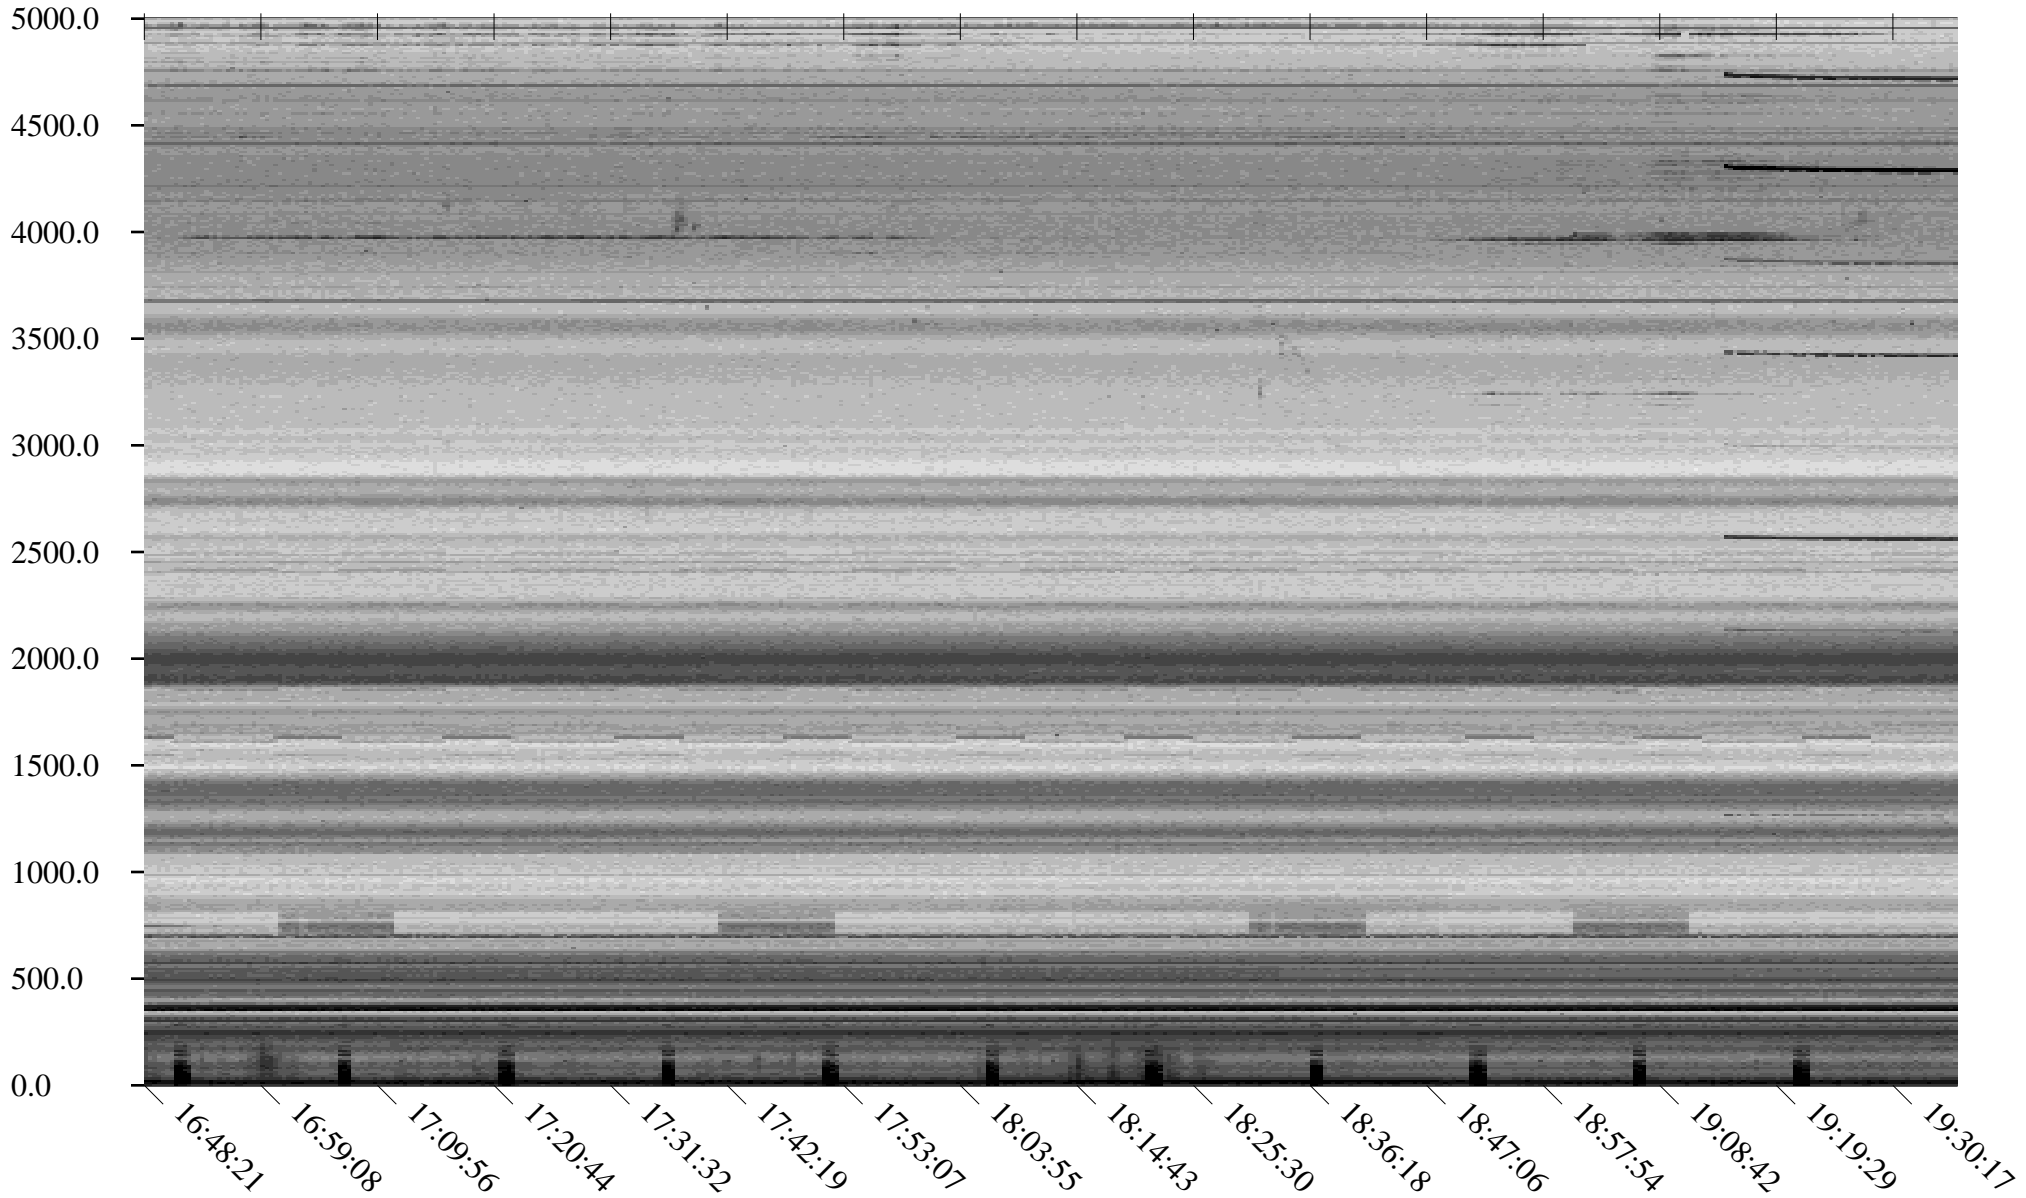

South Pole, day

285

2010

Linear Scale Black = 175 White = 25

Page 1

South Pole, day

285

2010

Page 5

South Pole, day

285

2010

Linear Scale Black = 175 White = 25

Page 6

South Pole, day

285

2010

Linear Scale Black = 175 White = 25

Page 7

South Pole, day

285

2010

Linear Scale Black = 175 White = 25

Page 8

South Pole, day

285

2010

Linear Scale Black = 175 White = 25

Page 9