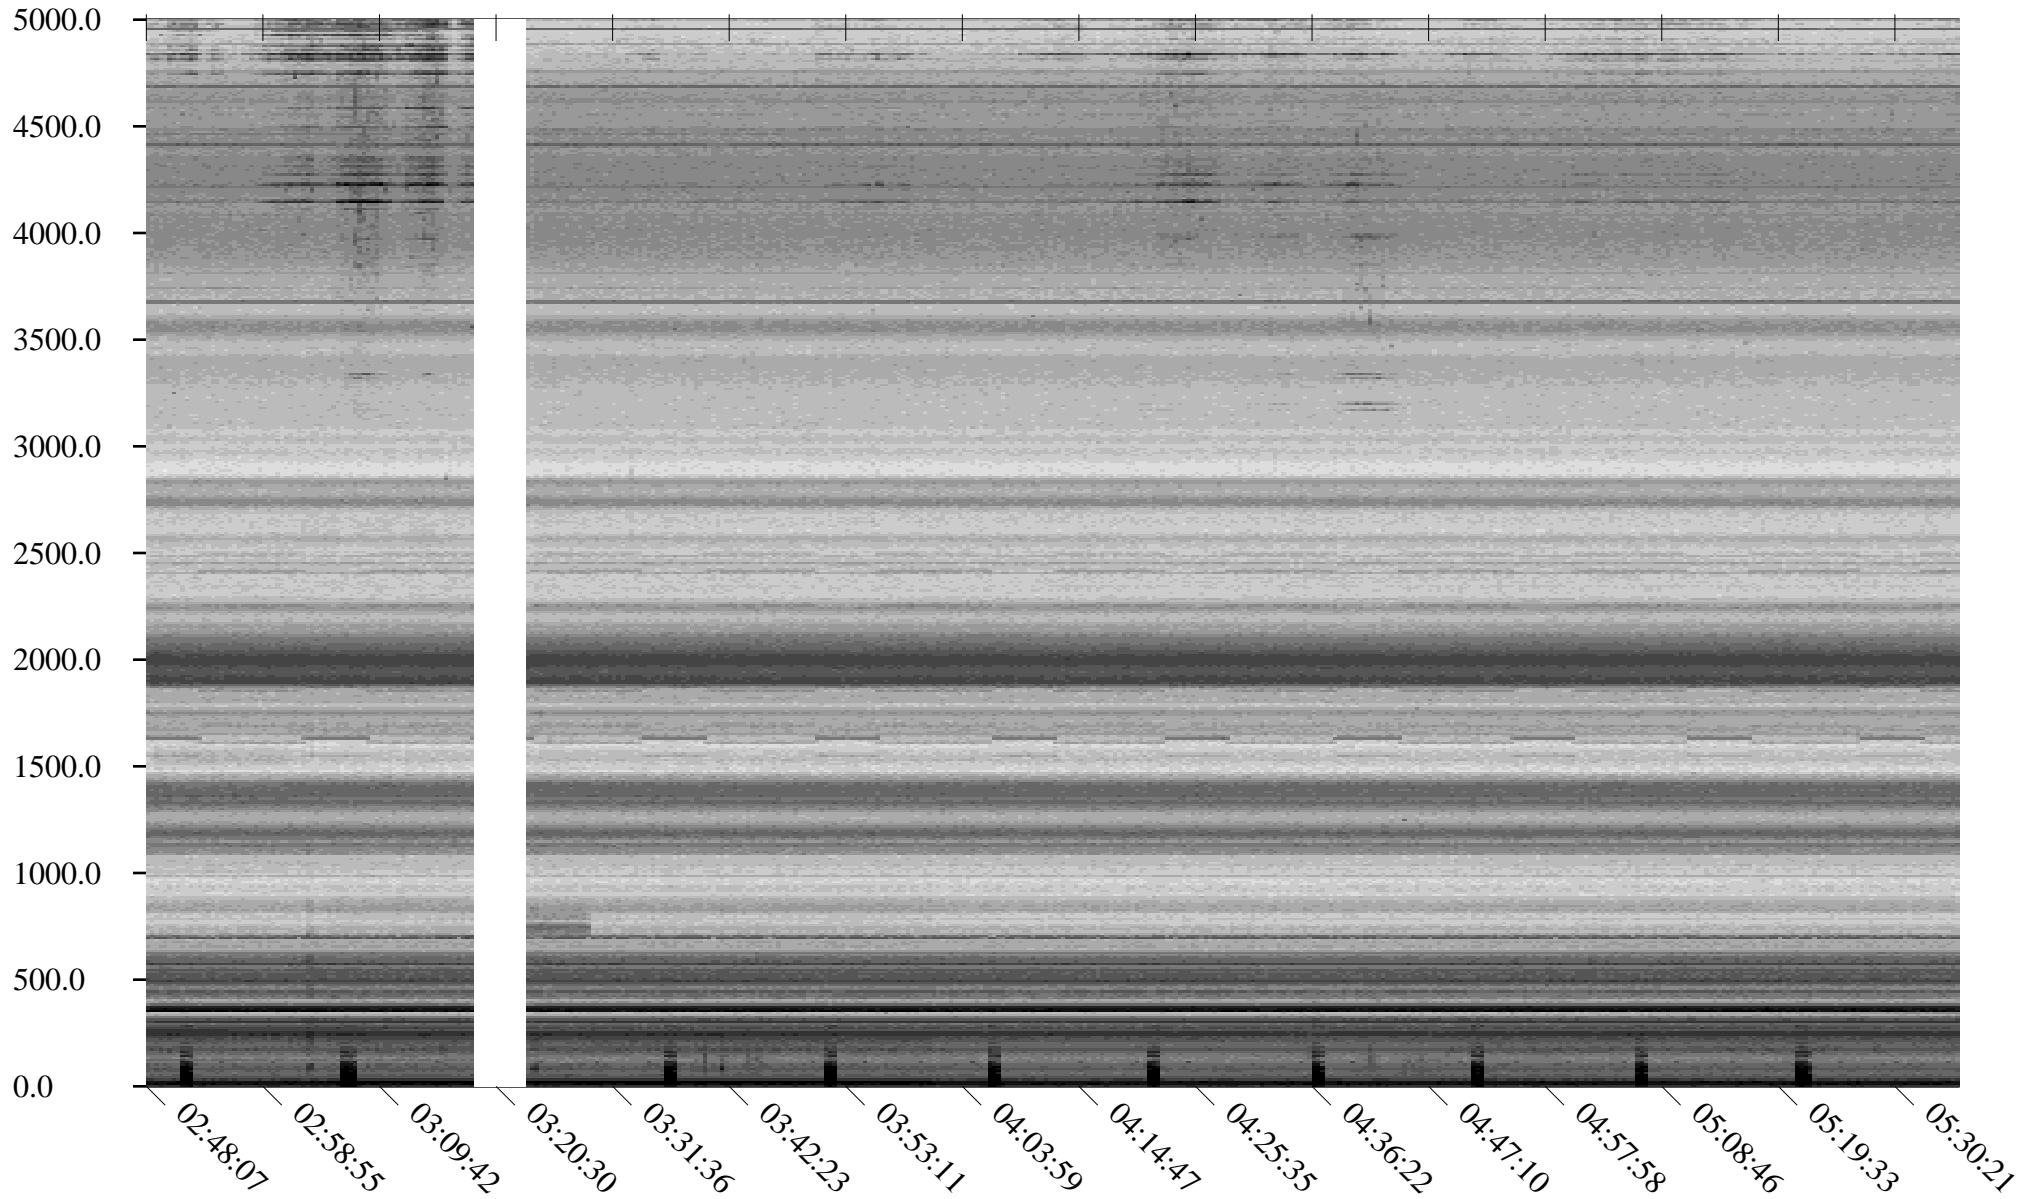

South Pole, day

285

2010

Linear Scale Black = 175 White = 25

Page 1

South Pole, day

285

2010

Linear Scale Black = 175 White = 25

Page 2

South Pole, day

285

2010

Linear Scale Black = 175 White = 25

Page 3

South Pole, day

285

2010

Linear Scale Black = 175 White = 25

Page 4

South Pole, day

285

2010

Linear Scale Black = 175 White = 25

Page 5

South Pole, day

285

2010

Linear Scale Black = 175 White = 25

Page 6

South Pole, day

285