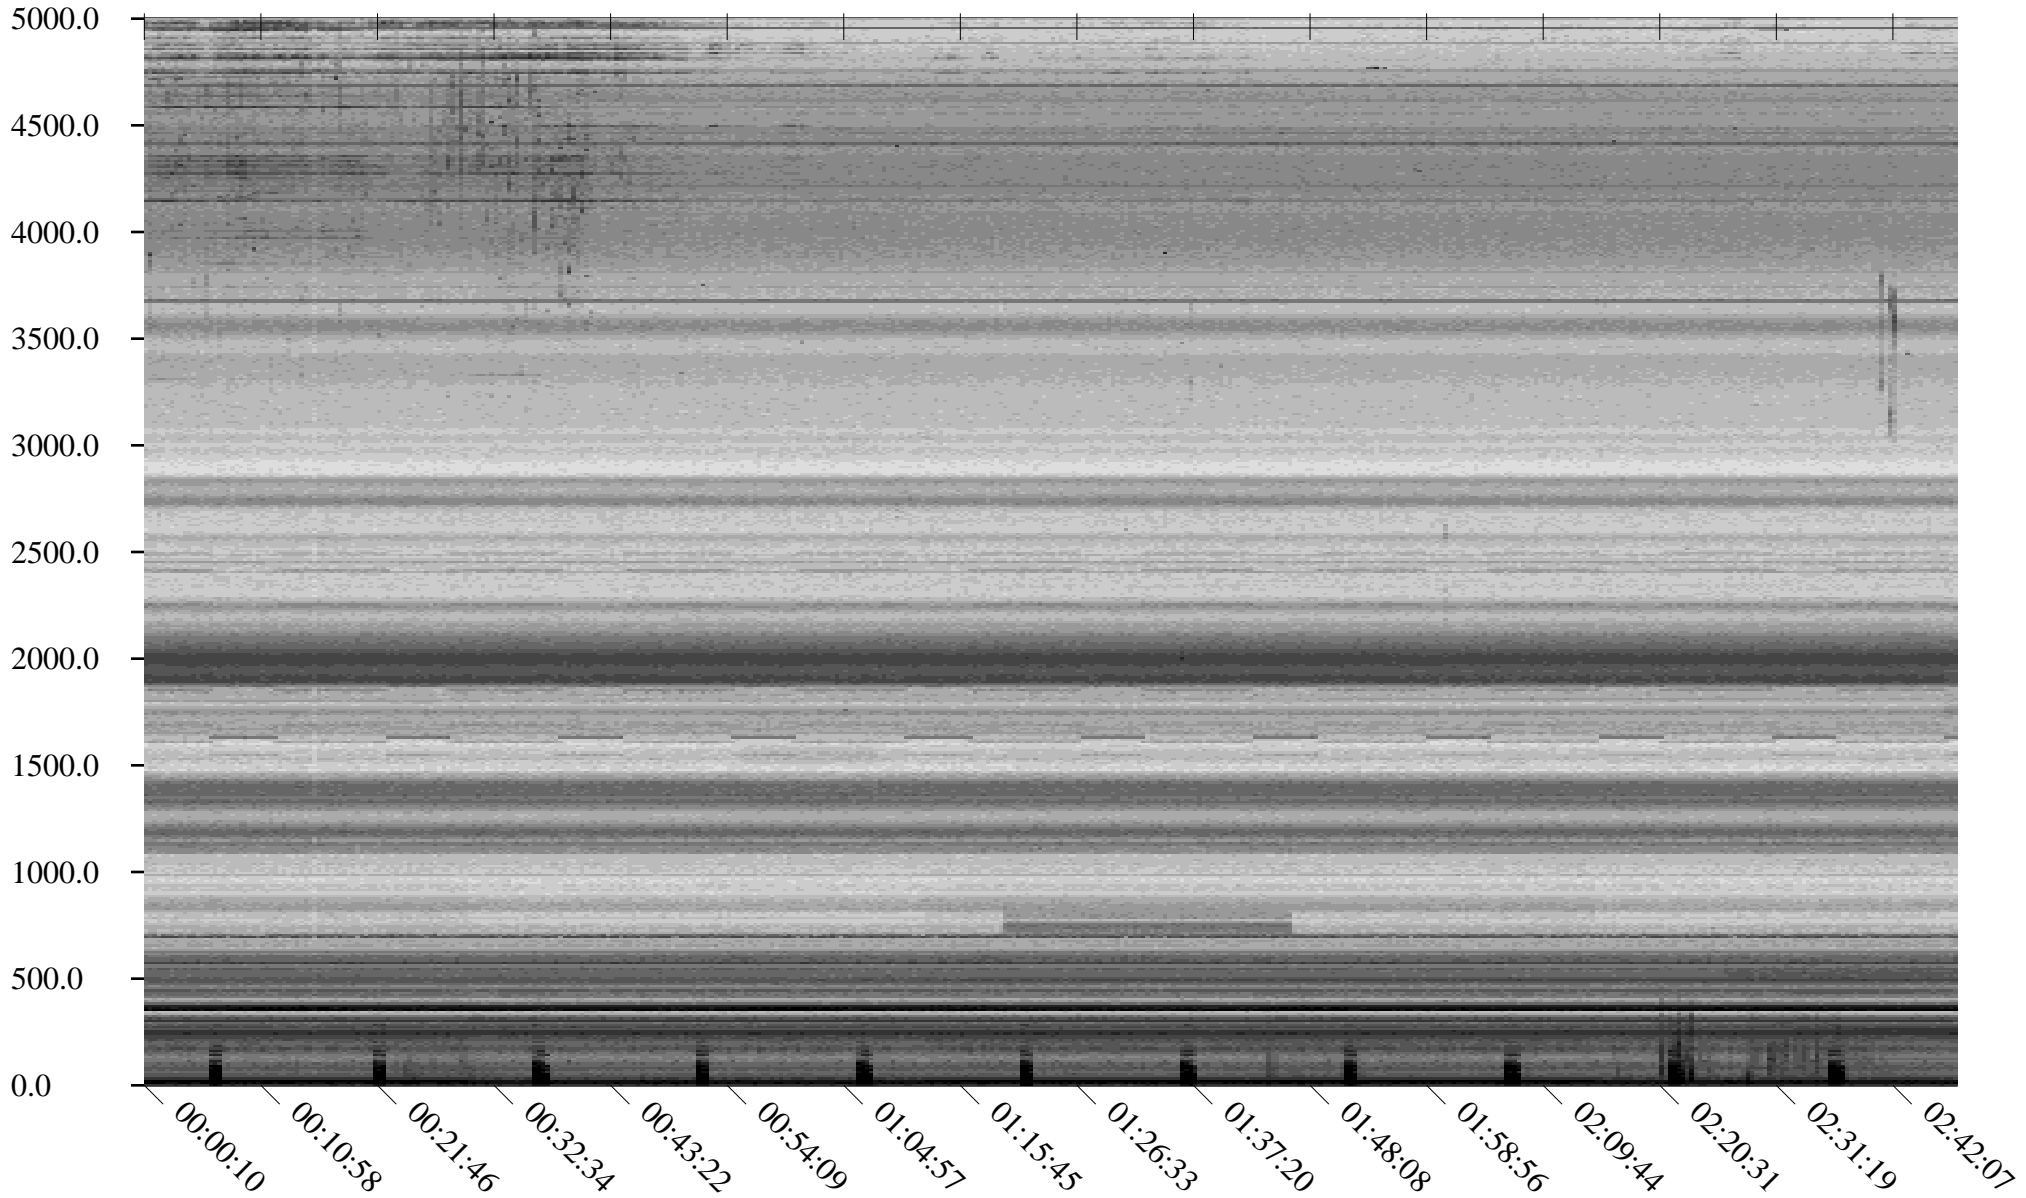

South Pole, day

285

2010

Linear Scale Black = 175 White = 25

Page 1

South Pole, day

285

2010

Linear Scale Black = 175 White = 25

Page 2

South Pole, day

285

2010

Linear Scale Black = 175 White = 25

Page 3

South Pole, day

285

2010

Linear Scale Black = 175 White = 25

Page 4

South Pole, day

285

2010

Linear Scale Black = 175 White = 25

Page 5

South Pole, day

285

2010

Linear Scale Black = 175 White = 25

Page 6

South Pole, day

285