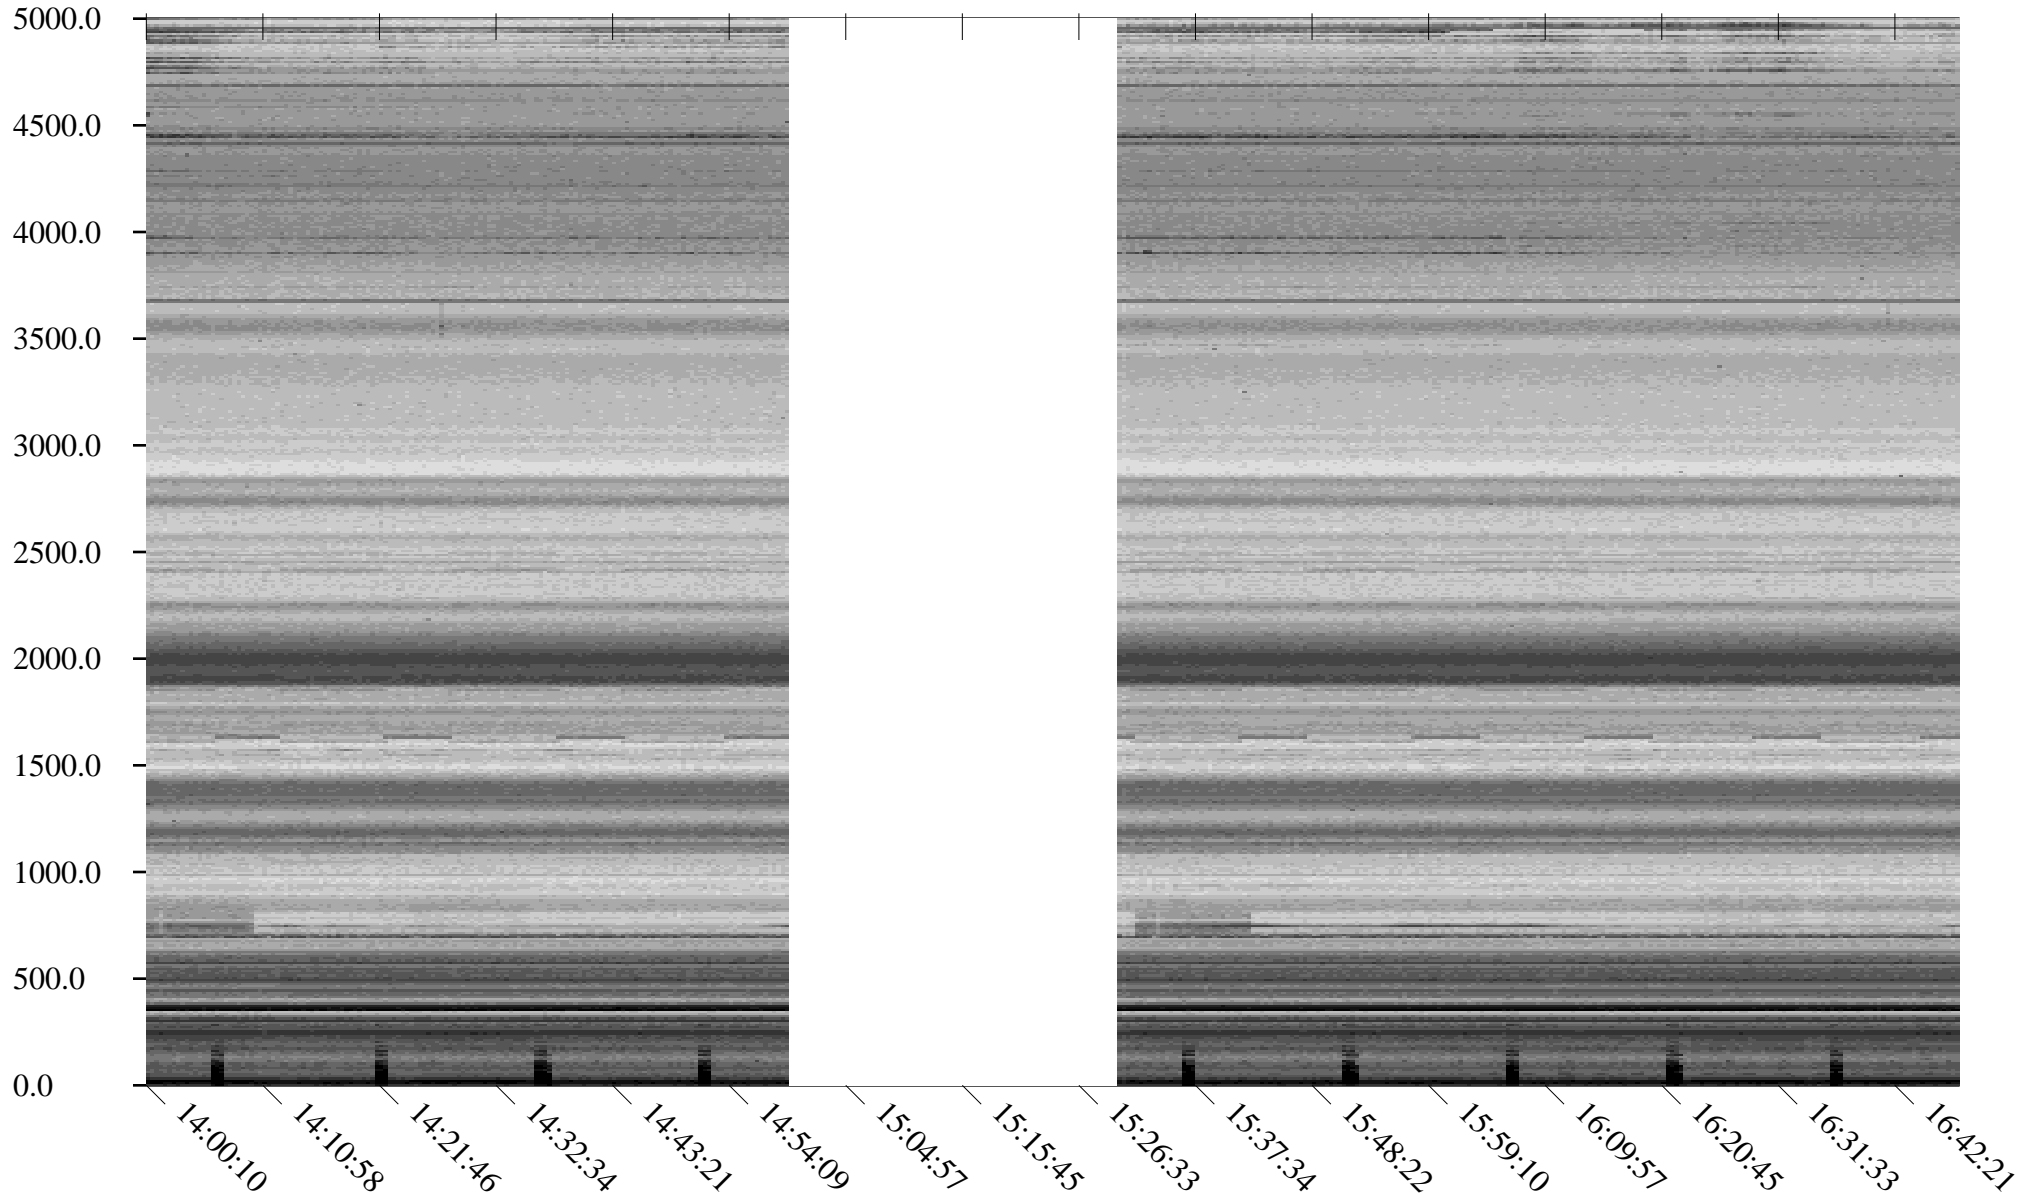

South Pole, day

285

2010

Linear Scale Black = 175 White = 25

Page 1

South Pole, day

285

2010

Page 5

South Pole, day

285

2010

Linear Scale Black = 175 White = 25

Page 6

South Pole, day

285

2010

Linear Scale Black = 175 White = 25

Page 7

South Pole, day

285

2010

Linear Scale Black = 175 White = 25

Page 8

South Pole, day

285

2010

Linear Scale Black = 175 White = 25

Page 9