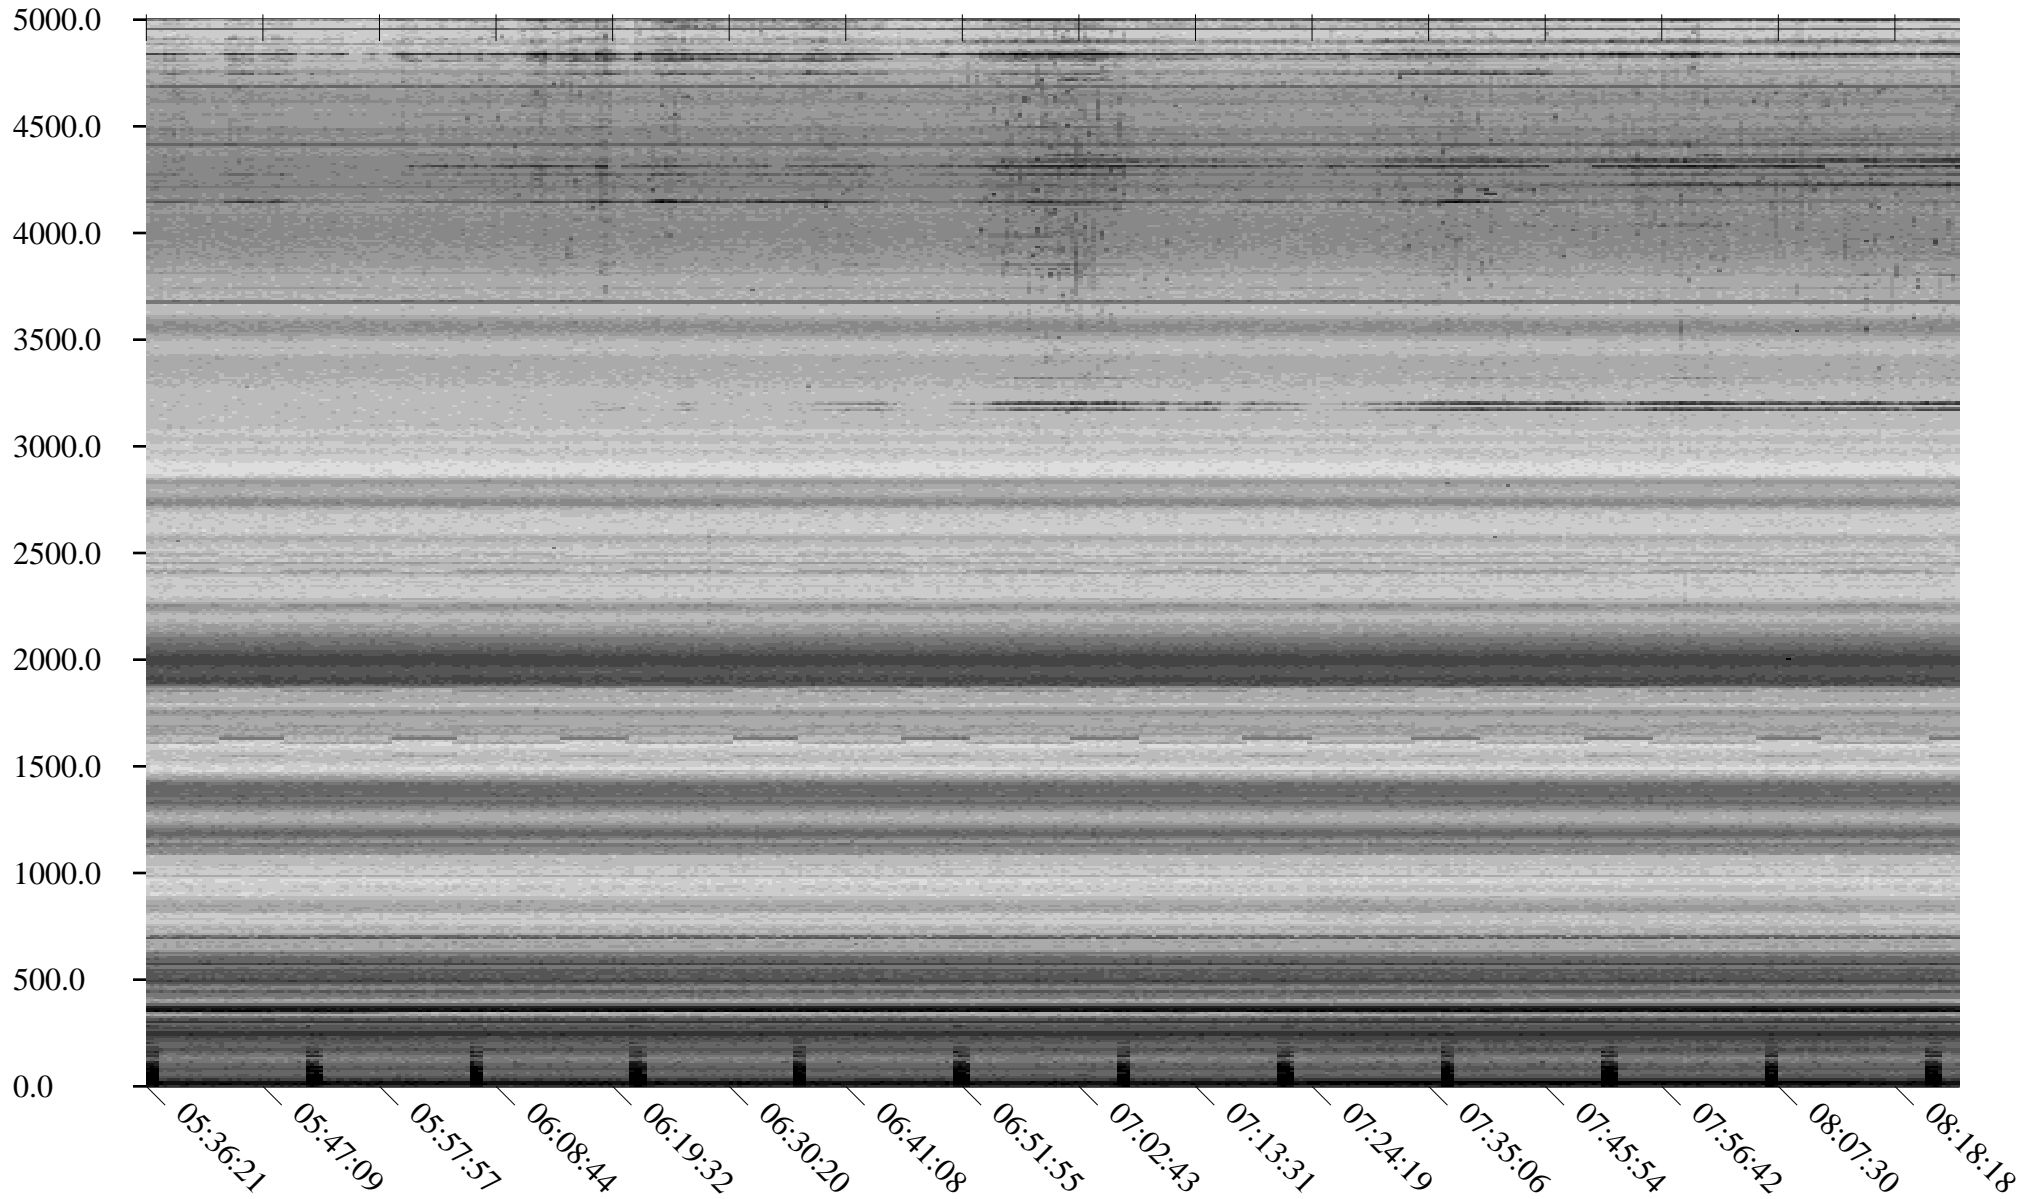

South Pole, day

285

2010

Linear Scale Black = 175 White = 25

Page 1

South Pole, day

285

2010

Linear Scale Black = 175 White = 25

Page 2

South Pole, day

285

2010

Linear Scale Black = 175 White = 25

Page 3

South Pole, day

285

2010

Linear Scale Black = 175 White = 25

Page 4

South Pole, day

285

2010

Linear Scale Black = 175 White = 25

Page 5

South Pole, day

285

2010

Linear Scale Black = 175 White = 25

Page 6

South Pole, day

285