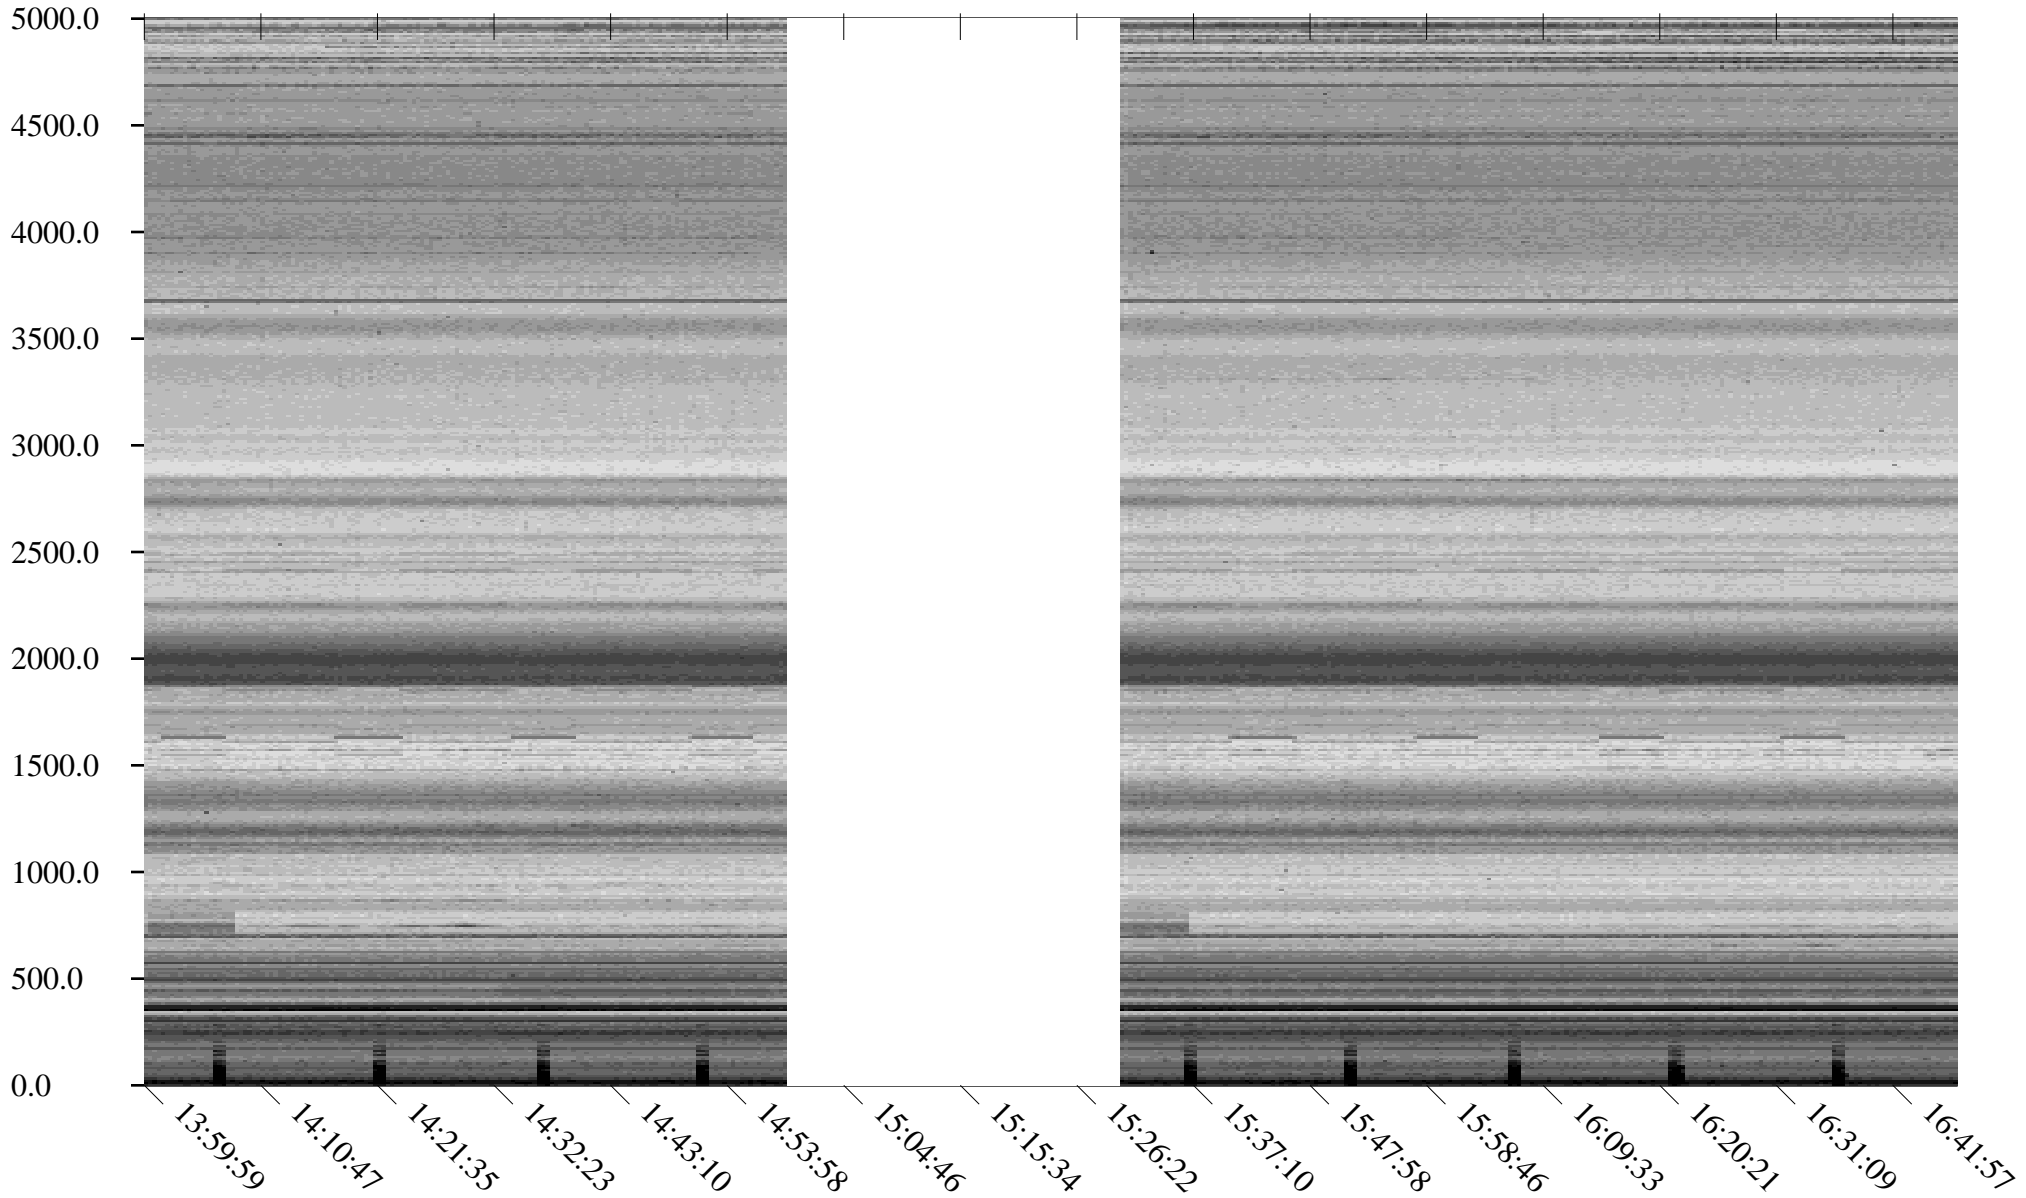

South Pole, day

287

2010

Linear Scale Black = 175 White = 25

Page 1

South Pole, day

287

2010

287

2010

Linear Scale Black = 175 White = 25

Page 4

South Pole, day

287

2010

Linear Scale Black = 175 White = 25

Page 5

South Pole, day

287

2010

Linear Scale Black = 175 White = 25

South Pole, day

287

2010

Linear Scale Black = 175 White = 25

Page 7

South Pole, day

287

2010

Linear Scale Black = 175 White = 25

Page 8

South Pole, day