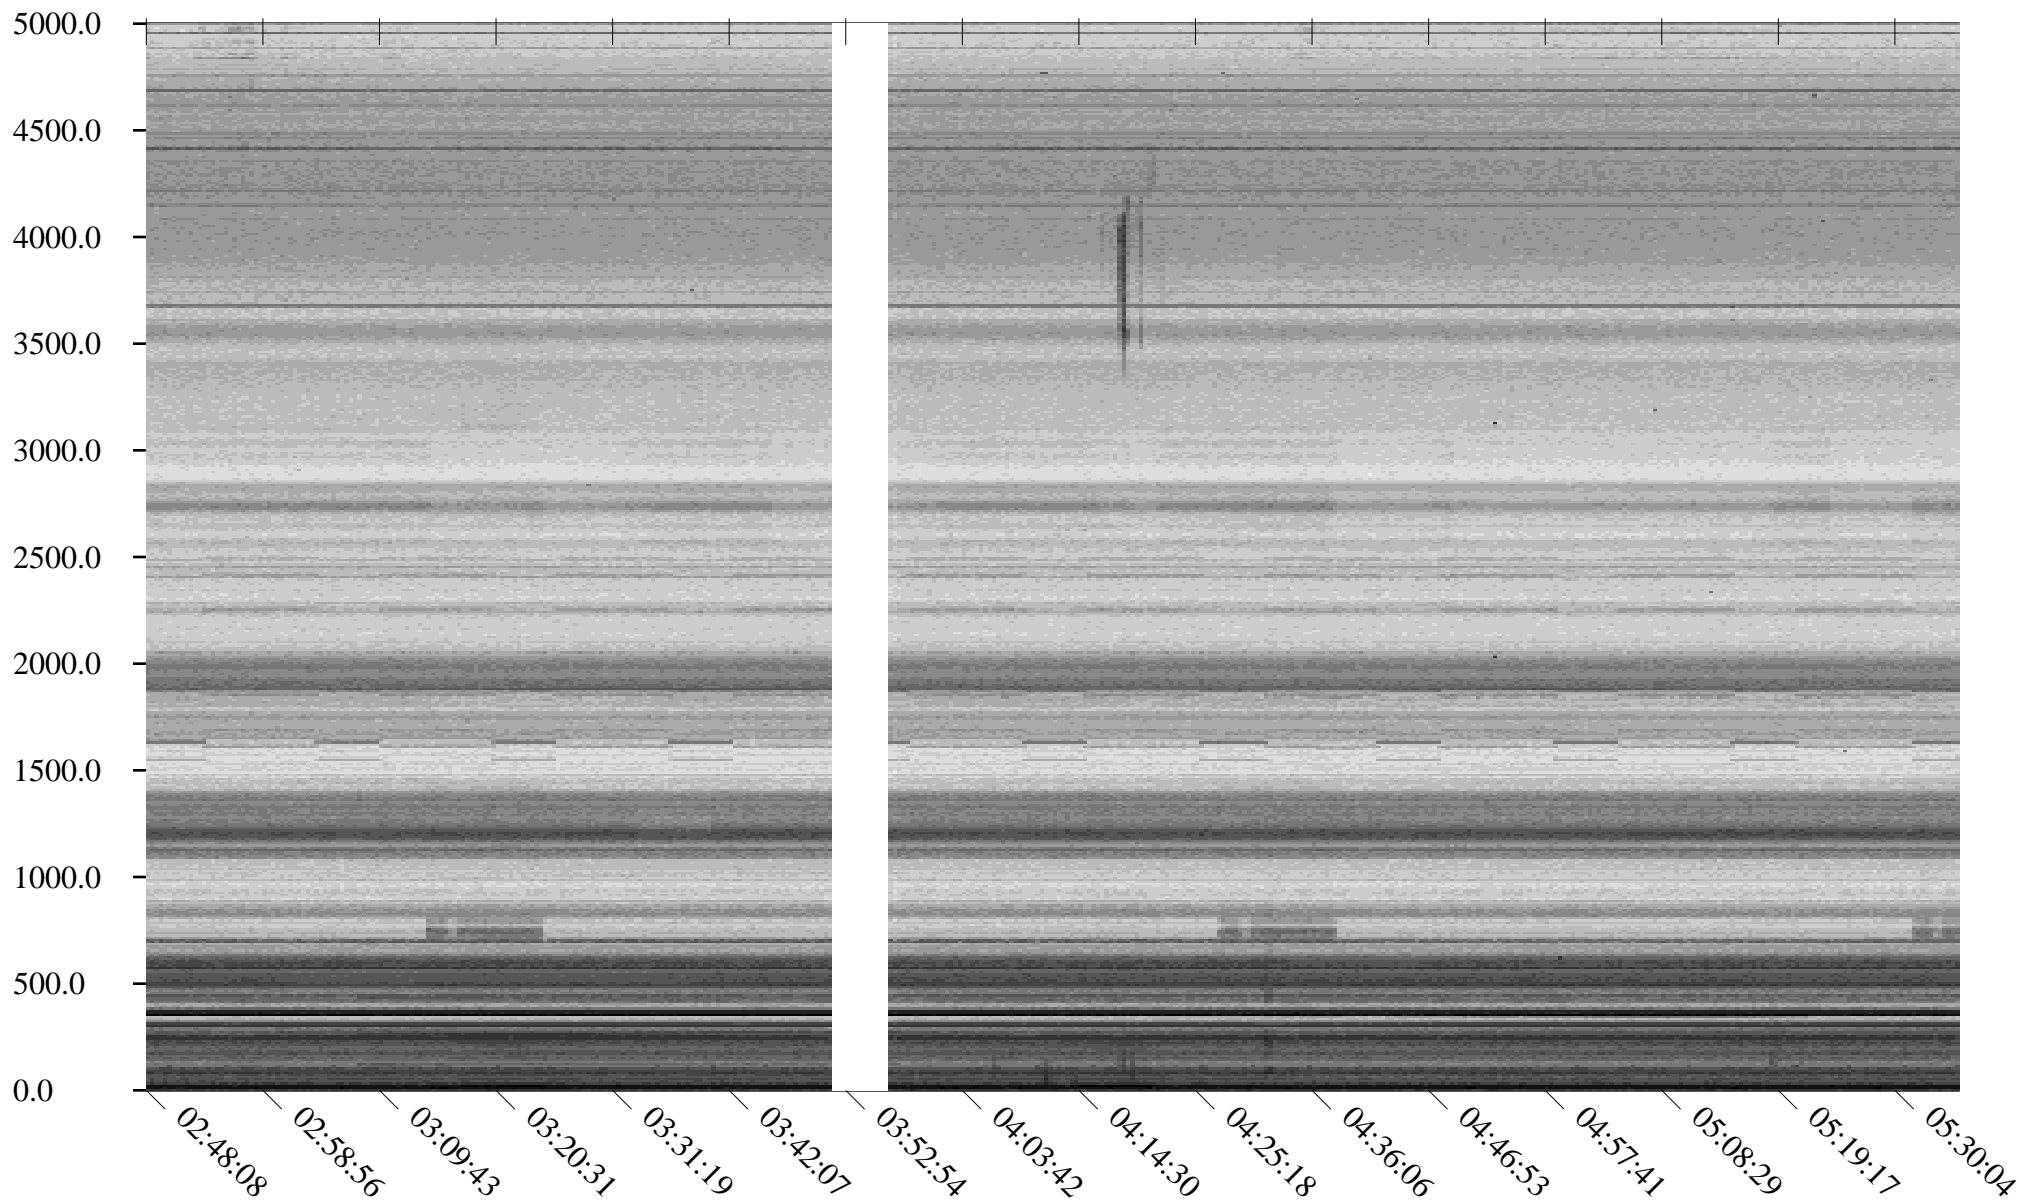

South Pole, day

307

2010

Linear Scale Black = 175 White = 25

Page 1

South Pole, day

307

2010

Linear Scale Black = 175 White = 25

Page 2

South Pole, day

307

2010

Linear Scale Black = 175 White = 25

Page 3

South Pole, day

307

2010

Linear Scale Black = 175 White = 25

Page 4

South Pole, day

307

2010

Linear Scale Black = 175 White = 25

Page 5

South Pole, day

307

2010

Linear Scale Black = 175 White = 25

Page 6

South Pole, day

307