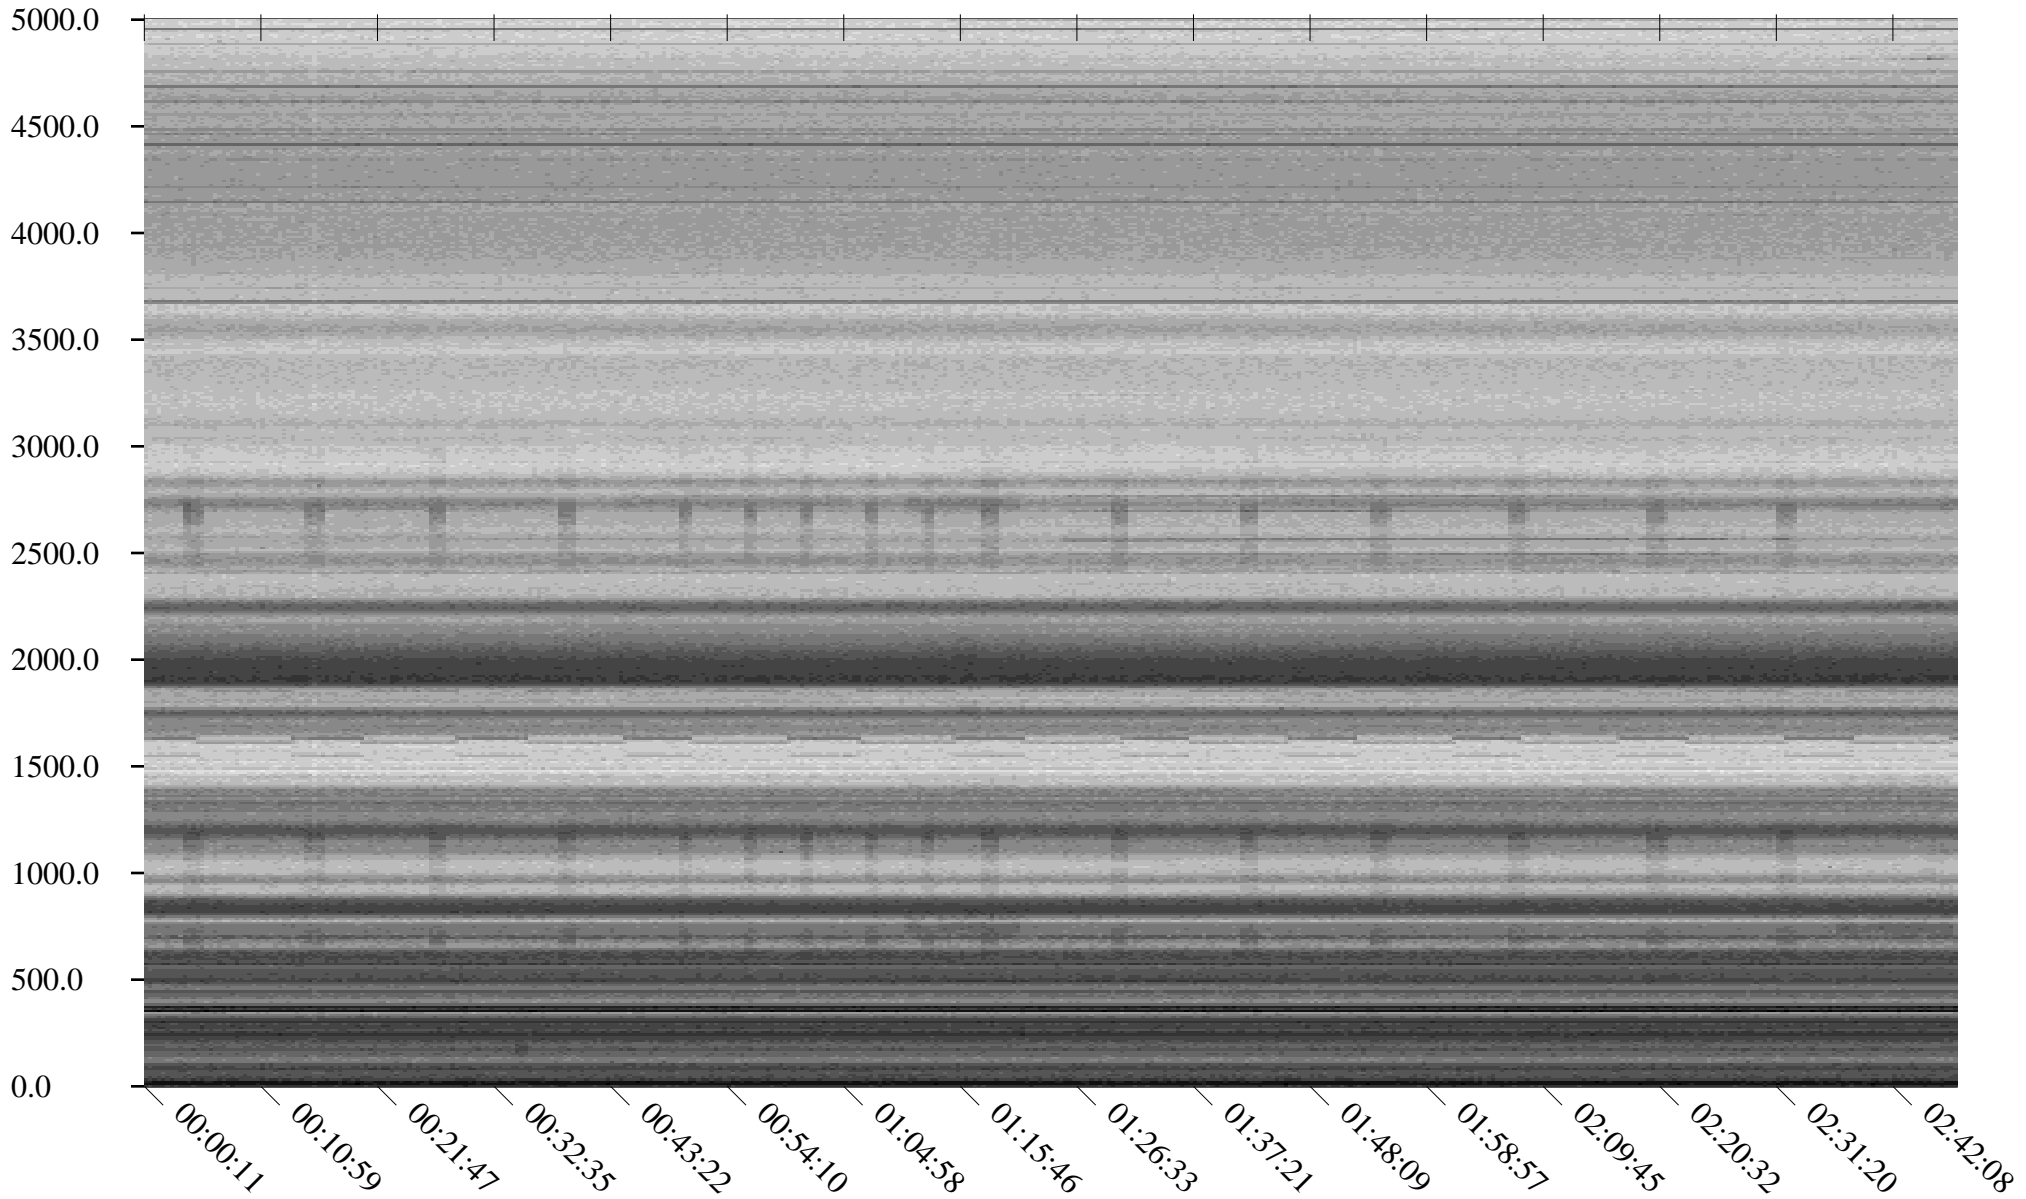

South Pole, day

332

2010

Linear Scale    Black = 175    White = 25

Page 1

South Pole, day

332

2010

Linear Scale    Black = 175    White = 25

Page 2

South Pole, day

332

2010

Linear Scale Black = 175 White = 25

Page 3

South Pole, day

332

2010

Linear Scale Black = 175 White = 25

Page 4

South Pole, day

332

2010

Linear Scale    Black = 175    White = 25

Page 5

South Pole, day

332

2010

Linear Scale Black = 175 White = 25

South Pole, day

332

2010