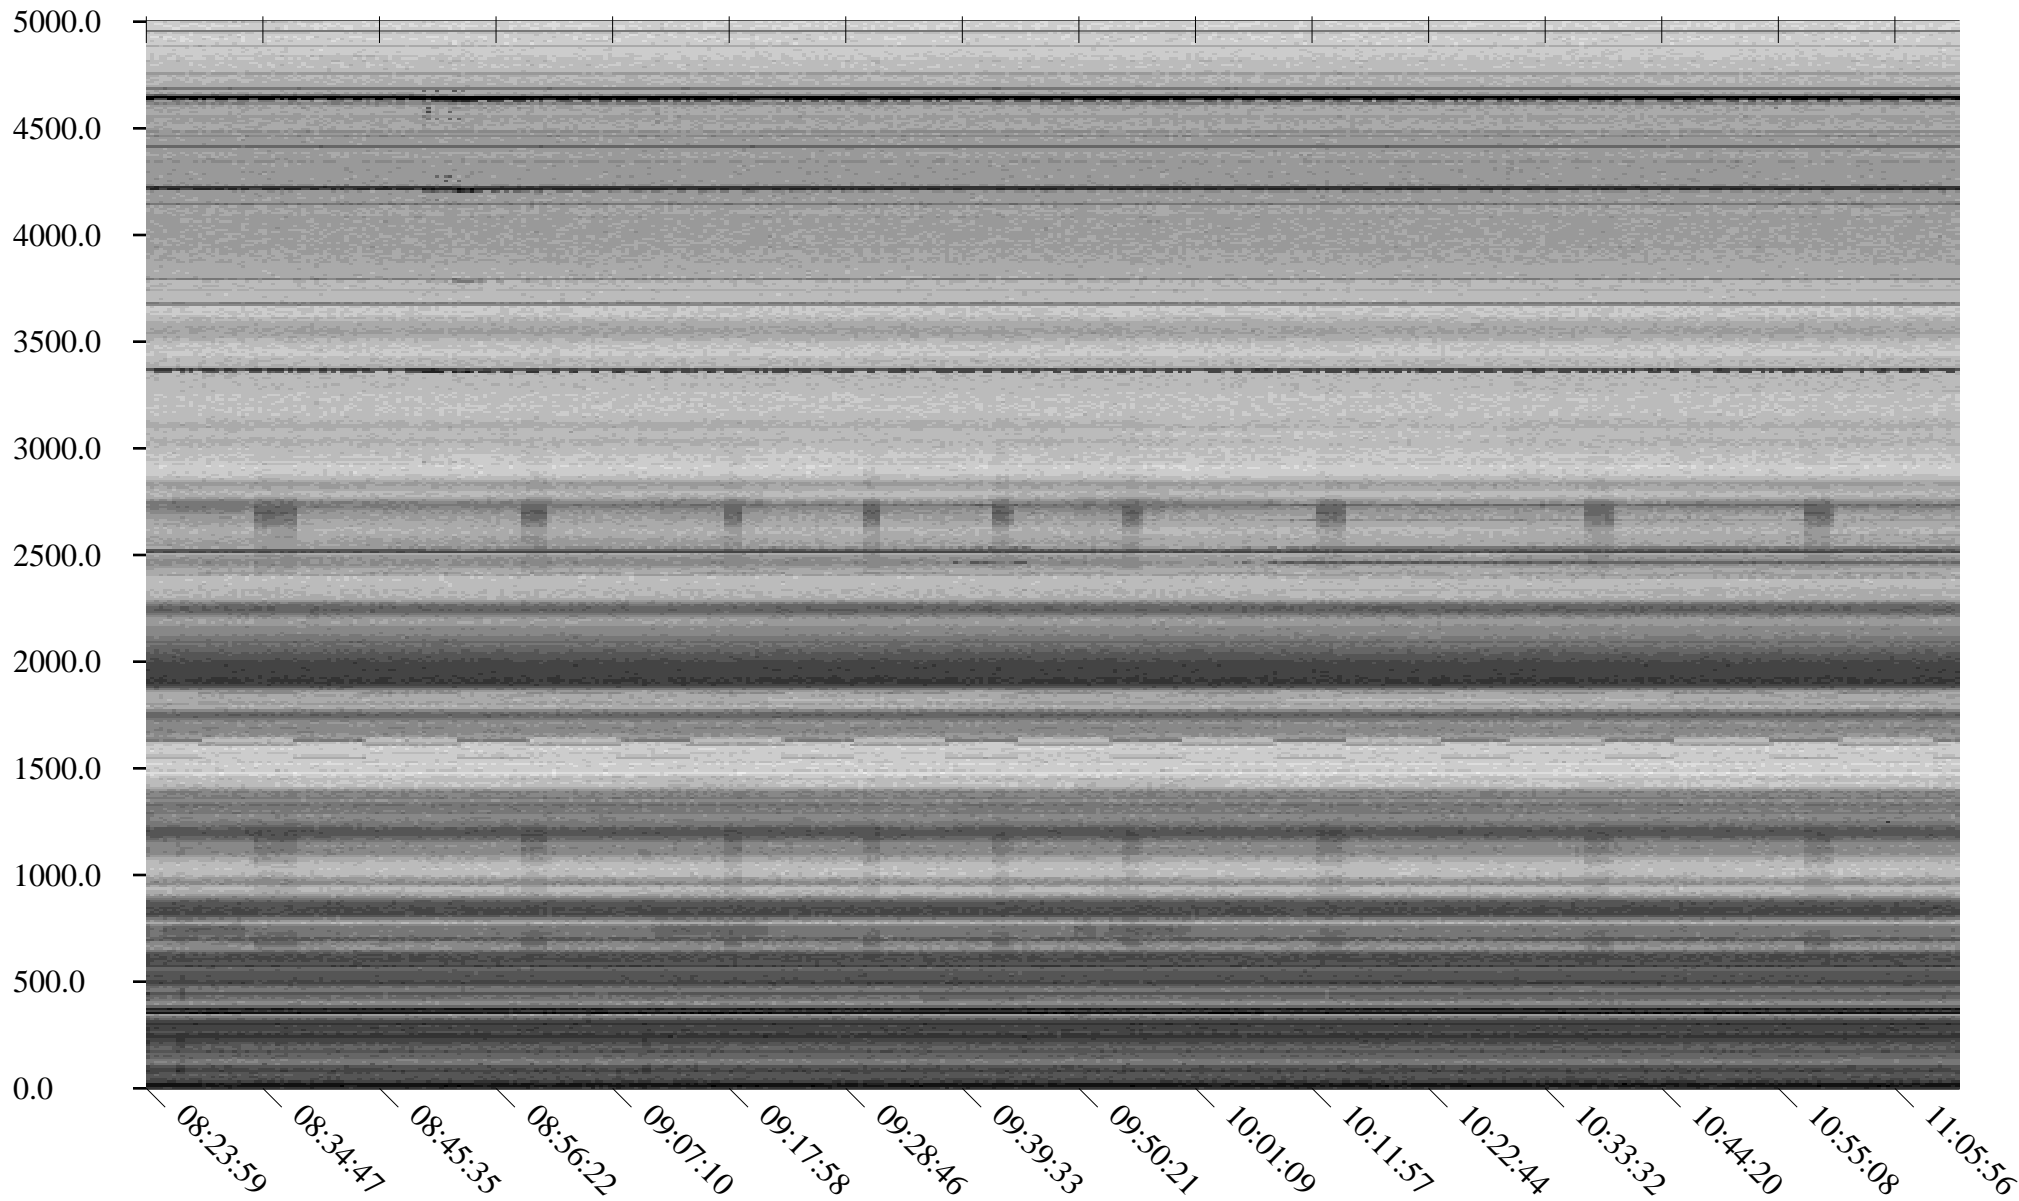

South Pole, day

332

2010

Linear Scale    Black = 175    White = 25

Page 1

South Pole, day

332

2010

Linear Scale    Black = 175    White = 25

Page 2

South Pole, day

332

2010

Linear Scale Black = 175 White = 25

Page 3

South Pole, day

332

2010

Linear Scale Black = 175 White = 25

Page 4

South Pole, day

332

2010

Linear Scale    Black = 175    White = 25

Page 5

South Pole, day

332

2010

Linear Scale Black = 175 White = 25

South Pole, day

332

2010