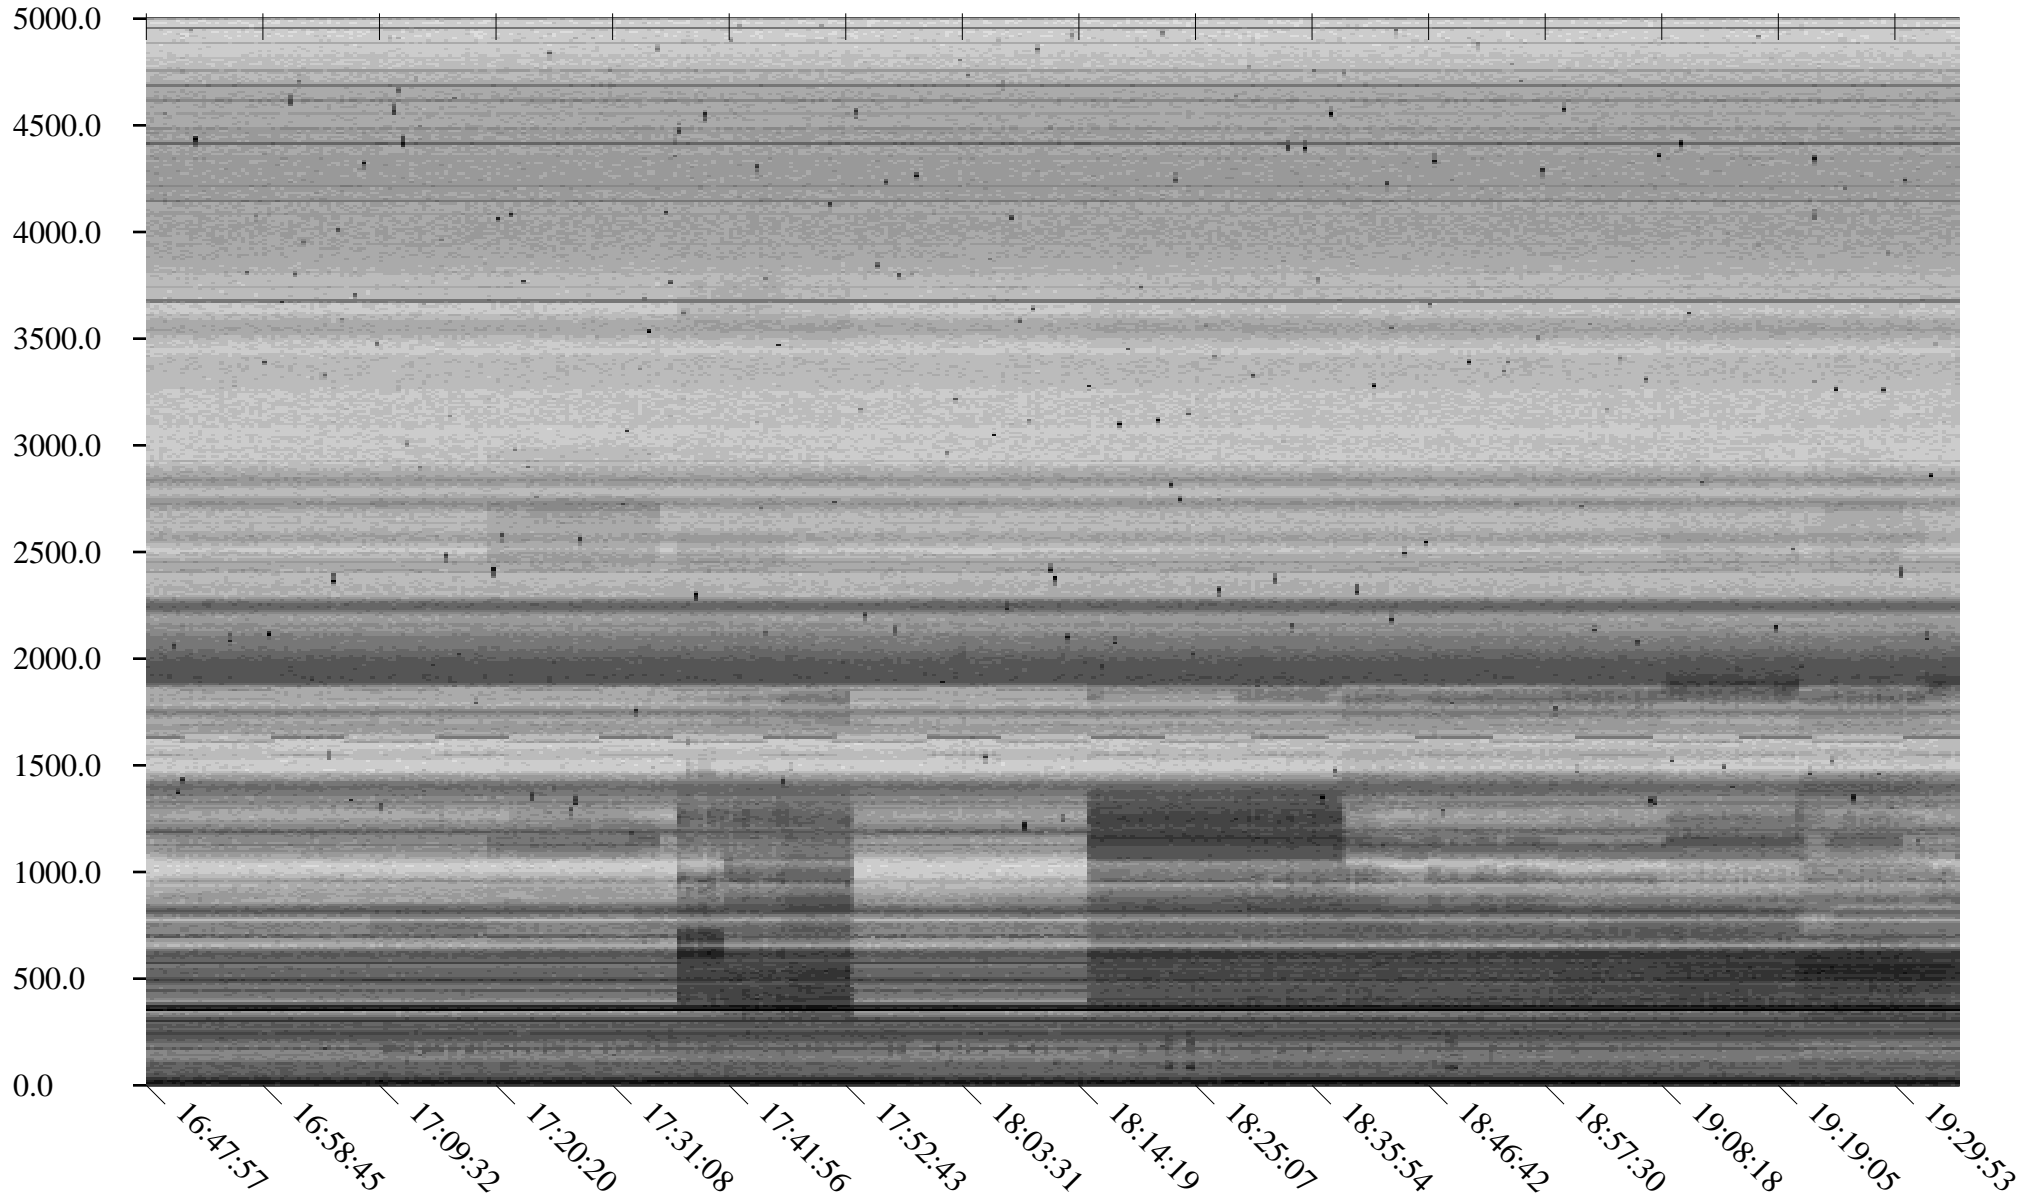

South Pole, day

341

2010

Linear Scale Black = 175 White = 25

Page 1

South Pole, day

341

2010

Page 5

South Pole, day

341

2010

Linear Scale    Black = 175    White = 25

Page 6

South Pole, day

341

2010

Linear Scale    Black = 175    White = 25

Page 7

South Pole, day

341

2010

Linear Scale Black = 175 White = 25

Page 8

South Pole, day

341

2010

Linear Scale    Black = 175    White = 25