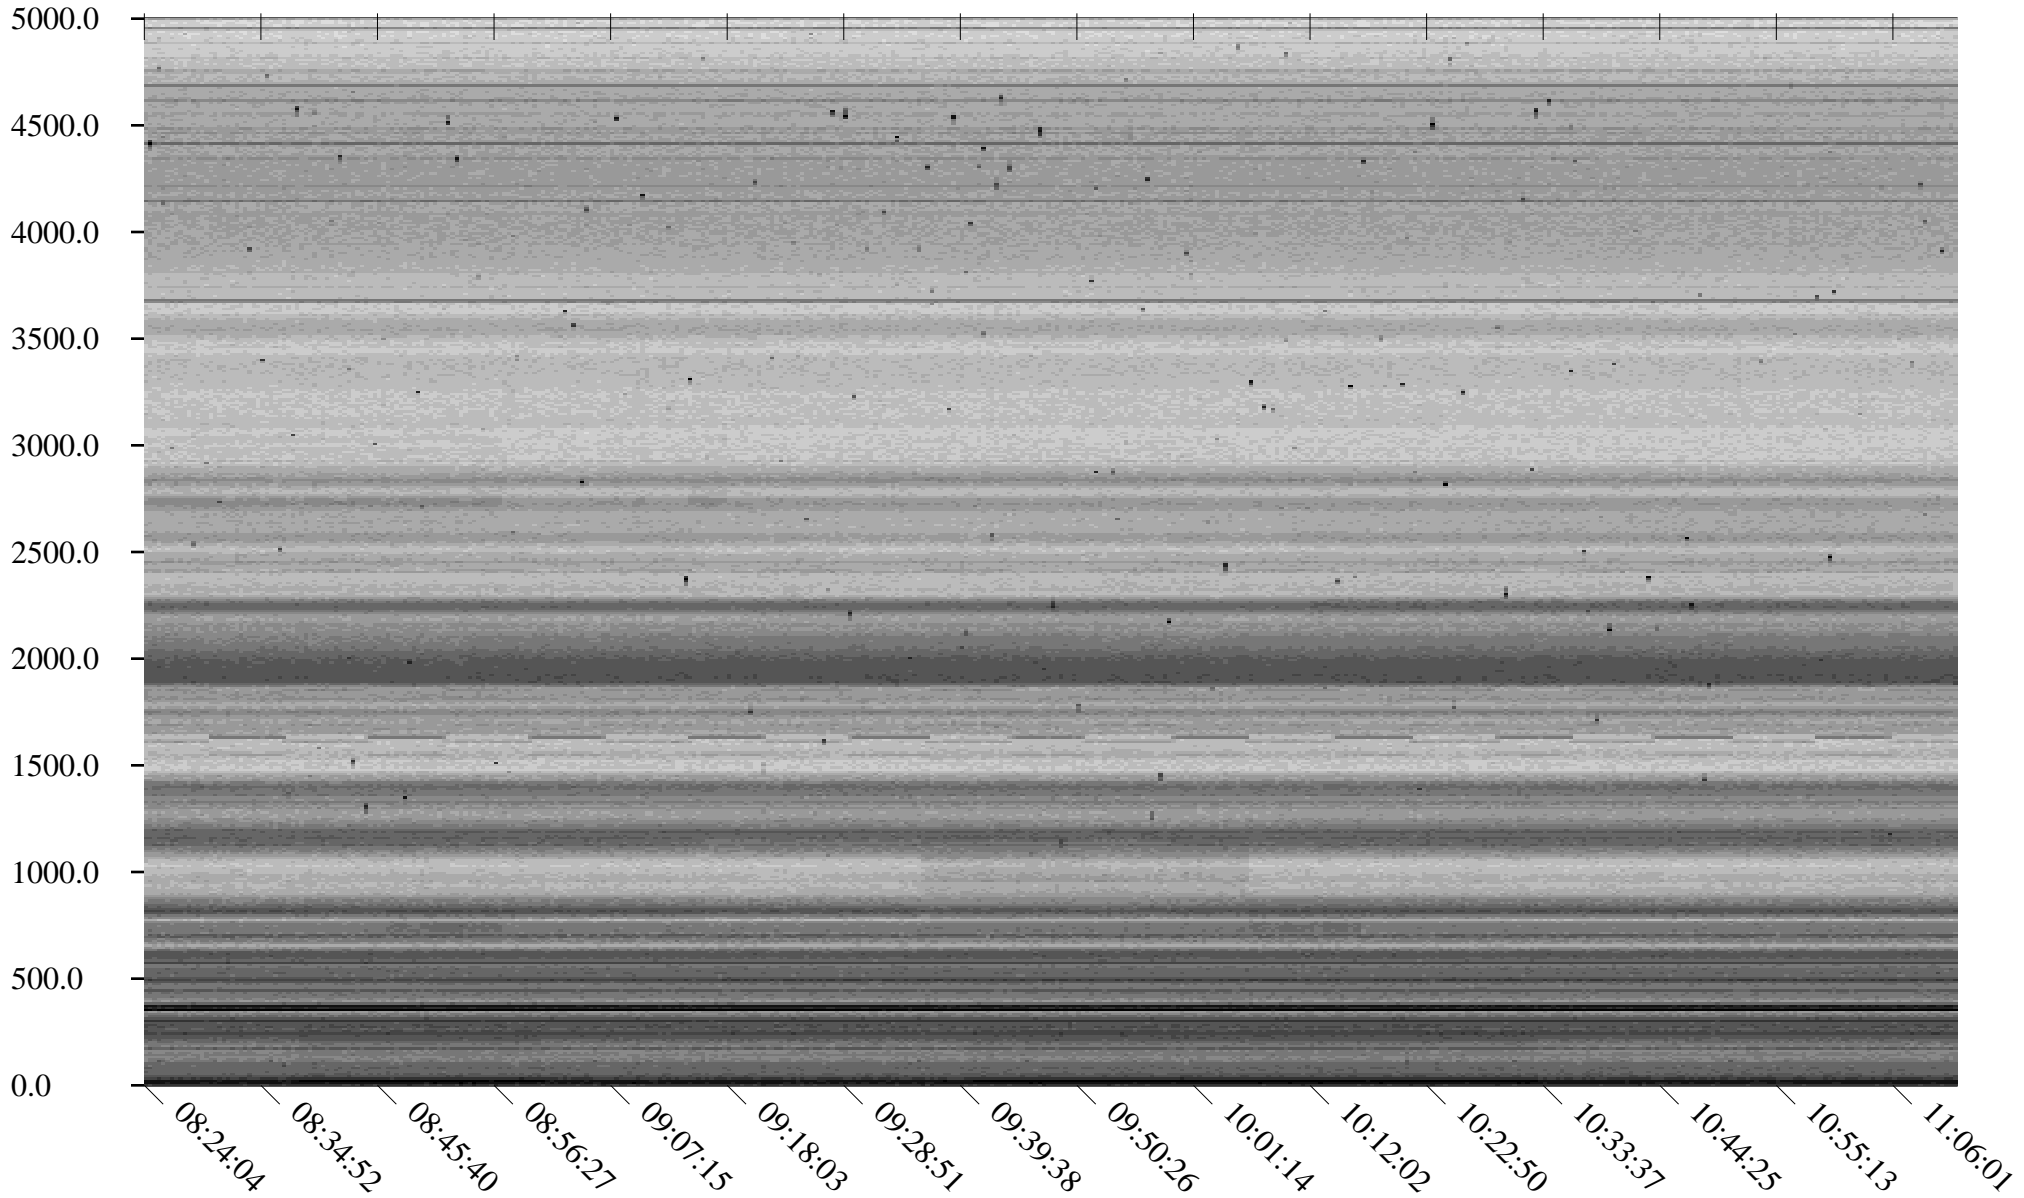

South Pole, day

341

2010

Linear Scale Black = 175 White = 25

Page 1

South Pole, day

341

2010

Linear Scale Black = 175 White = 25

Page 2

South Pole, day

341

2010

Linear Scale    Black = 175    White = 25

Page 3

South Pole, day

341

2010

Linear Scale Black = 175 White = 25

Page 4

South Pole, day

341

2010

Linear Scale Black = 175 White = 25

Page 5

South Pole, day

341

2010

Linear Scale    Black = 175    White = 25

Page 6

South Pole, day

341