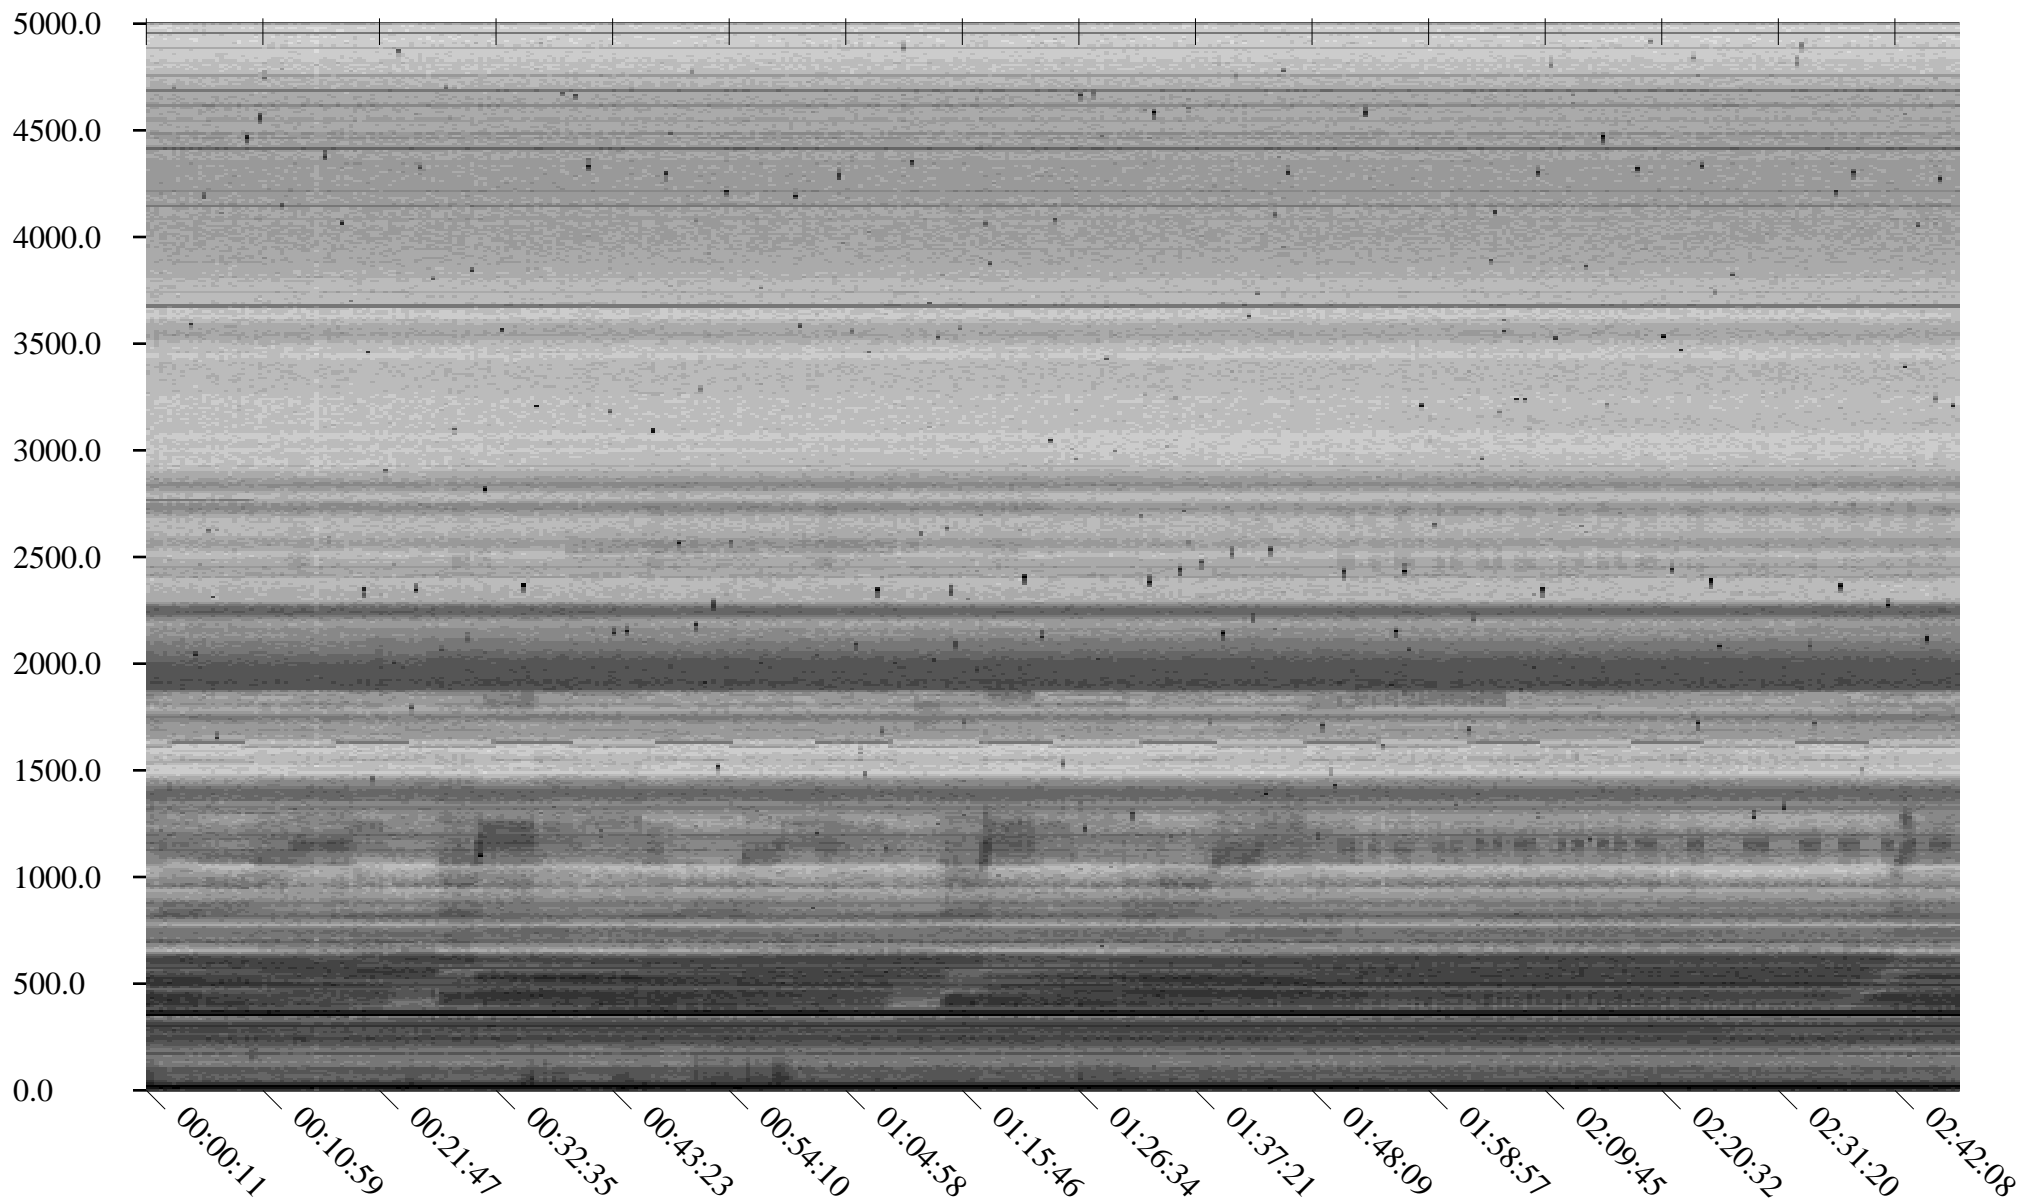

South Pole, day

342

2010

Linear Scale Black = 175 White = 25

Page 1

South Pole, day

342

2010

Linear Scale Black = 175 White = 25

Page 2

South Pole, day

342

2010

Linear Scale Black = 175 White = 25

Page 3

South Pole, day

342

2010

Linear Scale Black = 175 White = 25

Page 4

South Pole, day

342

2010

Linear Scale    Black = 175    White = 25

Page 5

South Pole, day

342

2010

Linear Scale    Black = 175    White = 25

Page 6

South Pole, day

342