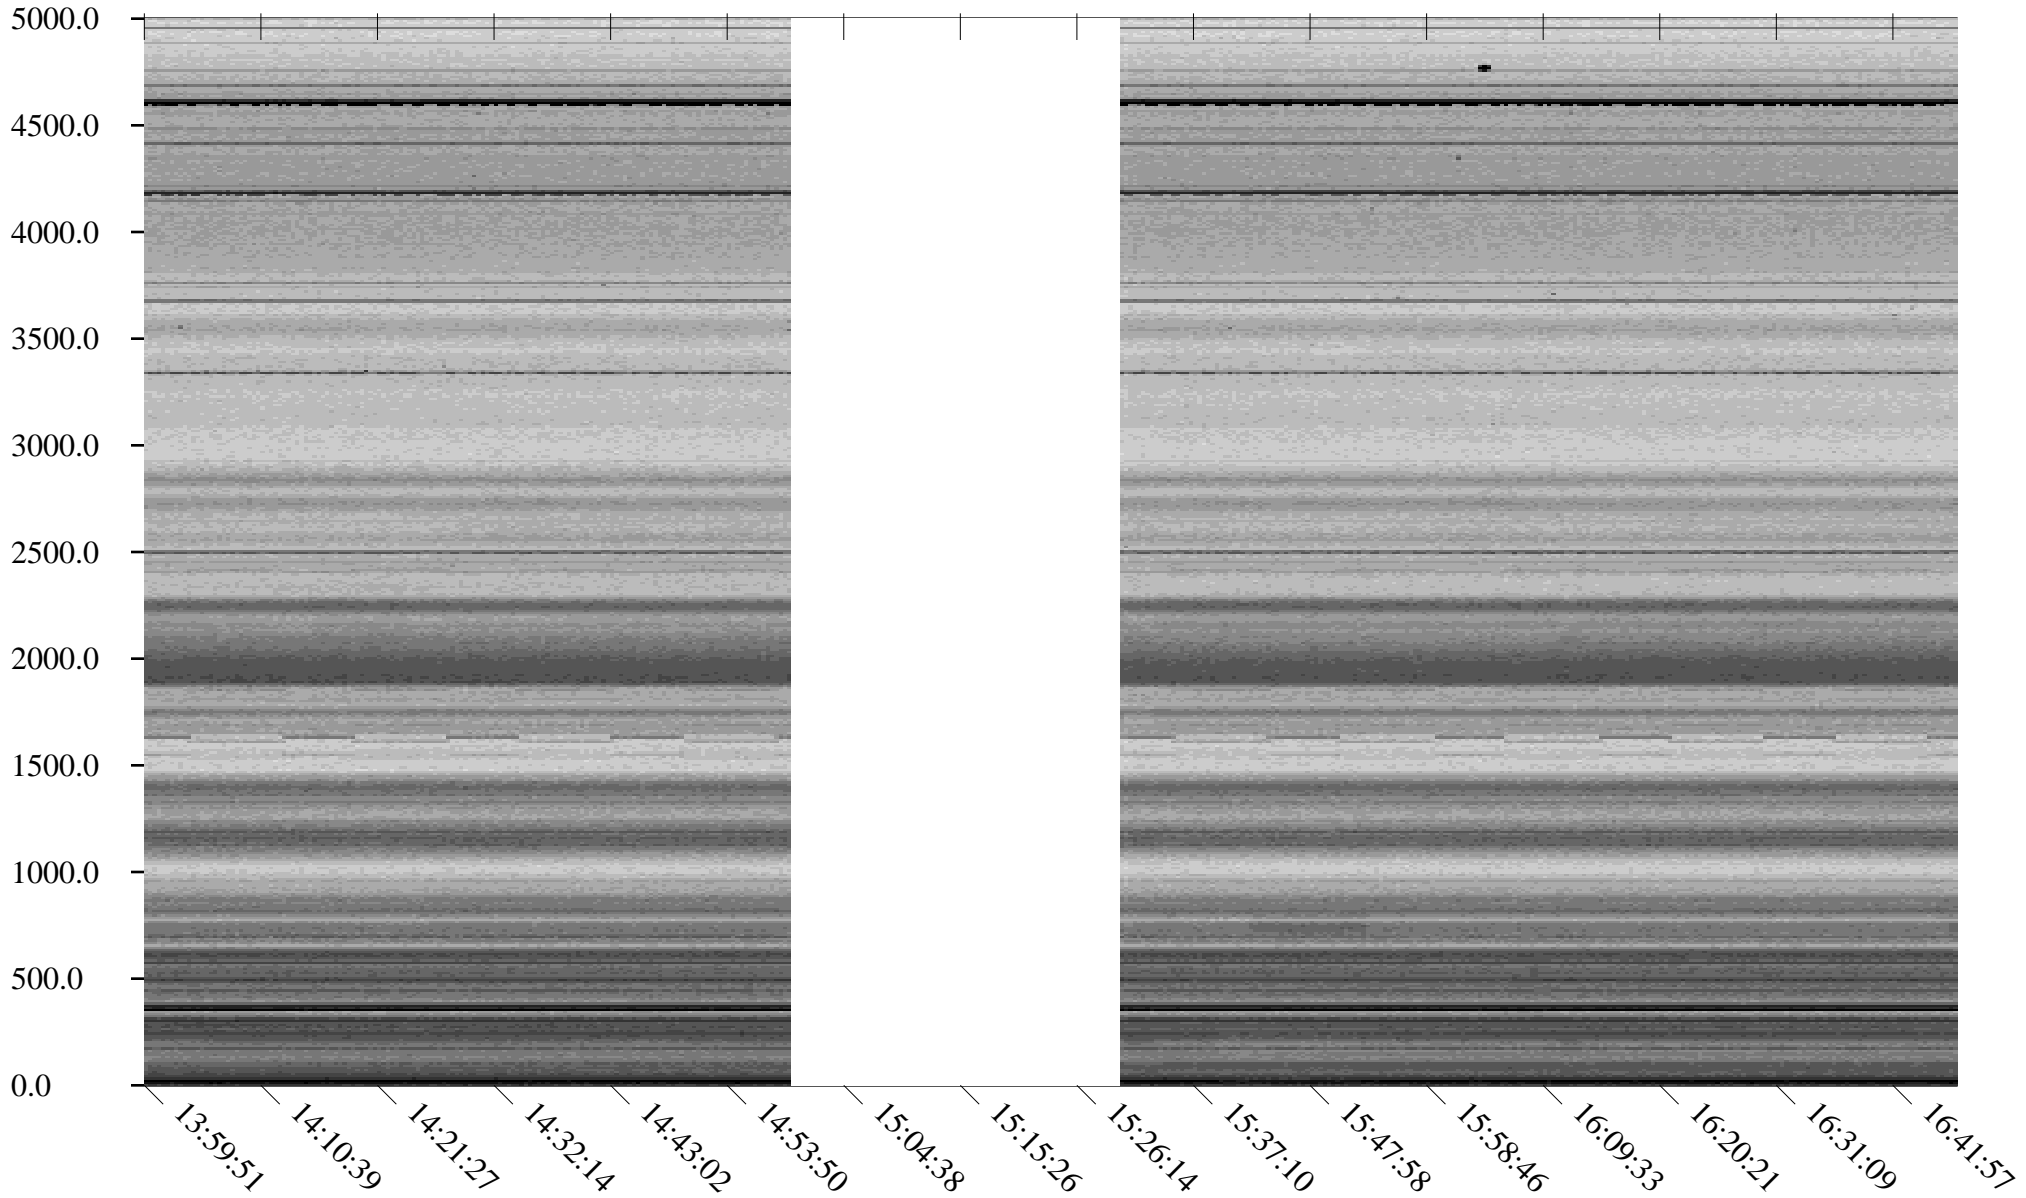

South Pole, day

342

2010

Linear Scale Black = 175 White = 25

Page 1

South Pole, day

342

2010

Page 5

South Pole, day

342

2010

Linear Scale    Black = 175    White = 25

Page 6

South Pole, day

342

2010

Linear Scale    Black = 175    White = 25

Page 7

South Pole, day

342

2010

Linear Scale    Black = 175    White = 25

Page 8

South Pole, day

342

2010

Linear Scale    Black = 175    White = 25