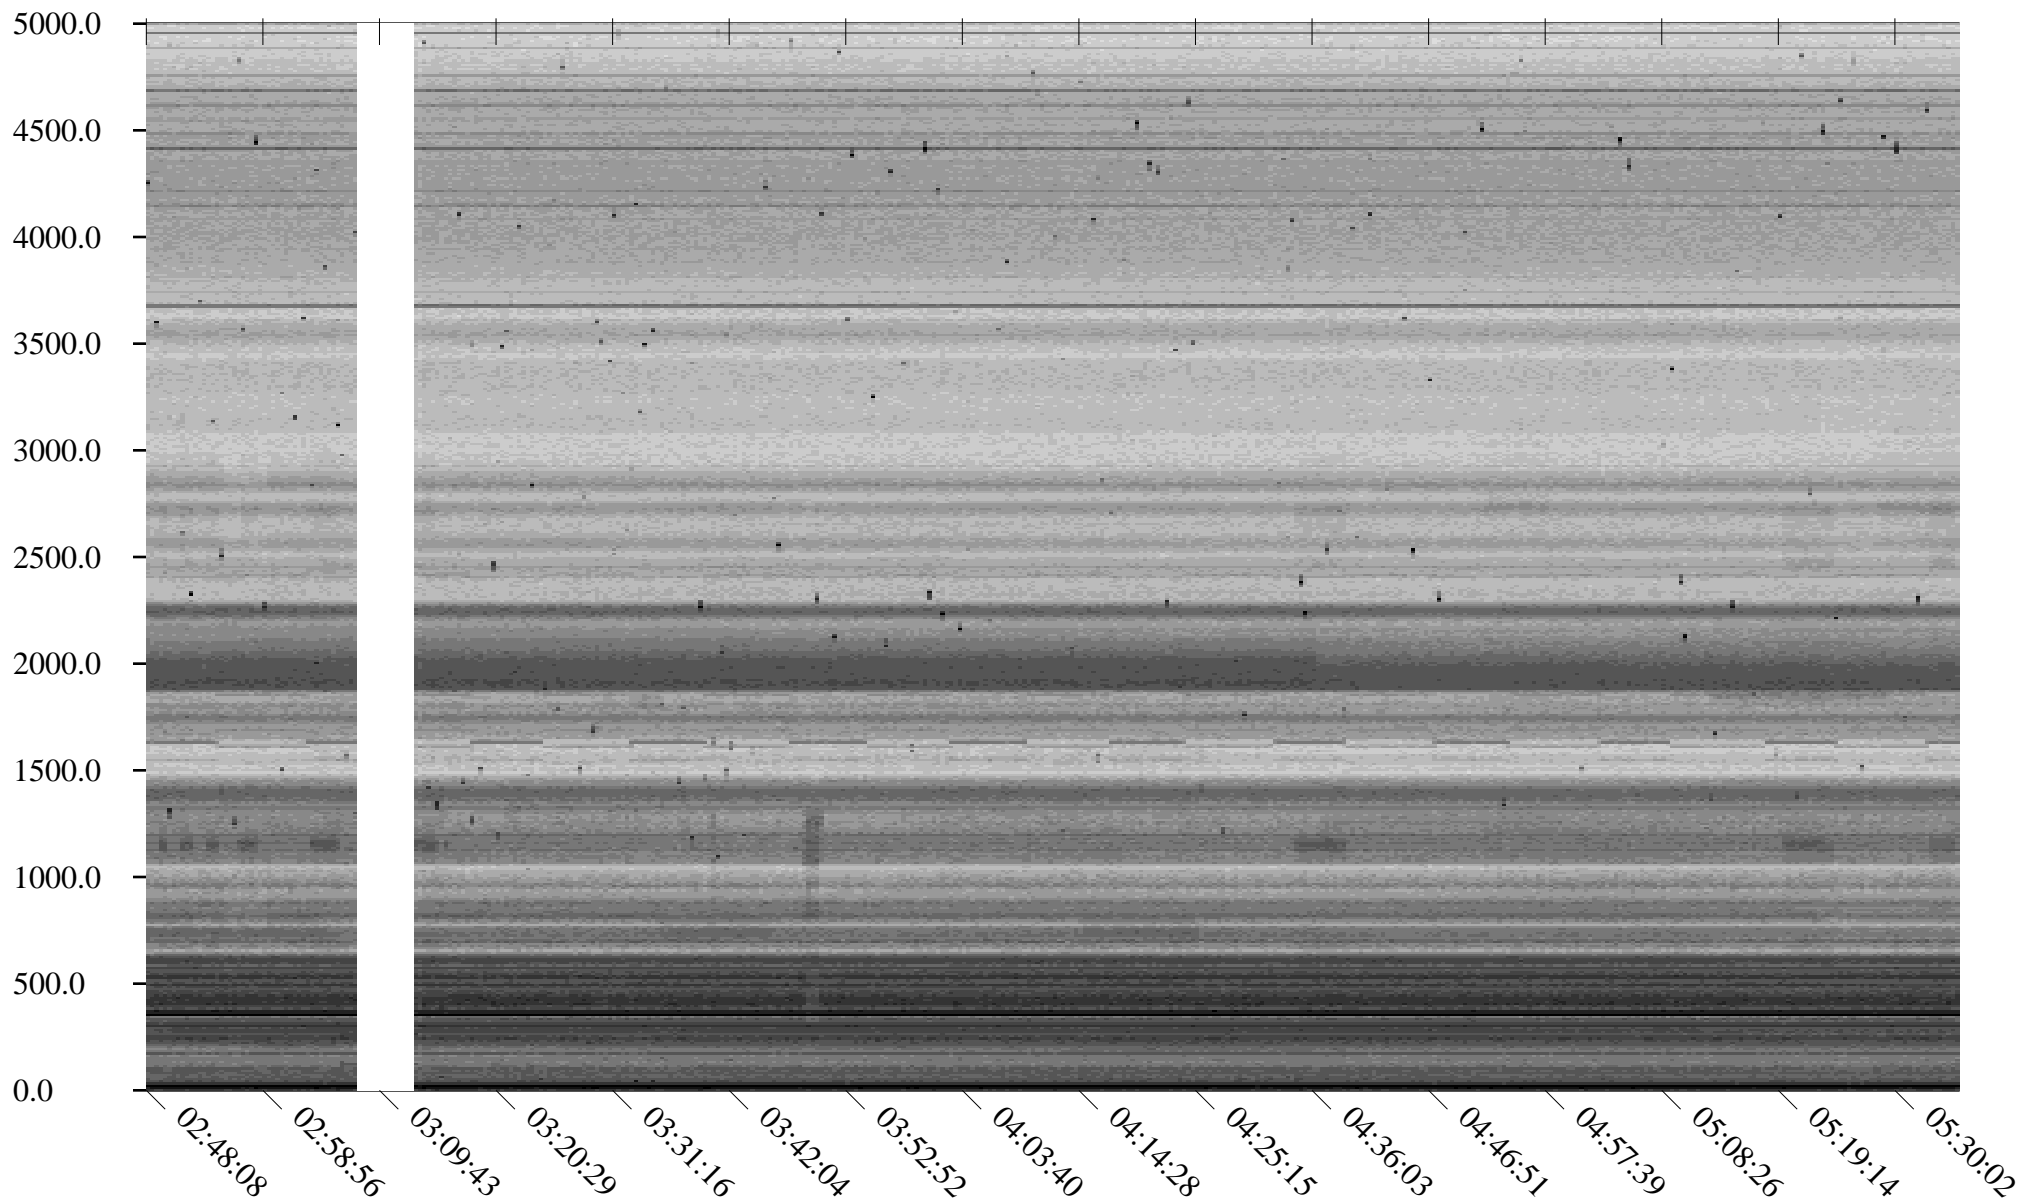

South Pole, day

342

2010

Linear Scale Black = 175 White = 25

Page 1

South Pole, day

342

2010

Linear Scale Black = 175 White = 25

Page 2

South Pole, day

342

2010

Linear Scale Black = 175 White = 25

Page 3

South Pole, day

342

2010

Linear Scale Black = 175 White = 25

Page 4

South Pole, day

342

2010

Linear Scale    Black = 175    White = 25

Page 5

South Pole, day

342

2010

Linear Scale    Black = 175    White = 25

Page 6

South Pole, day

342