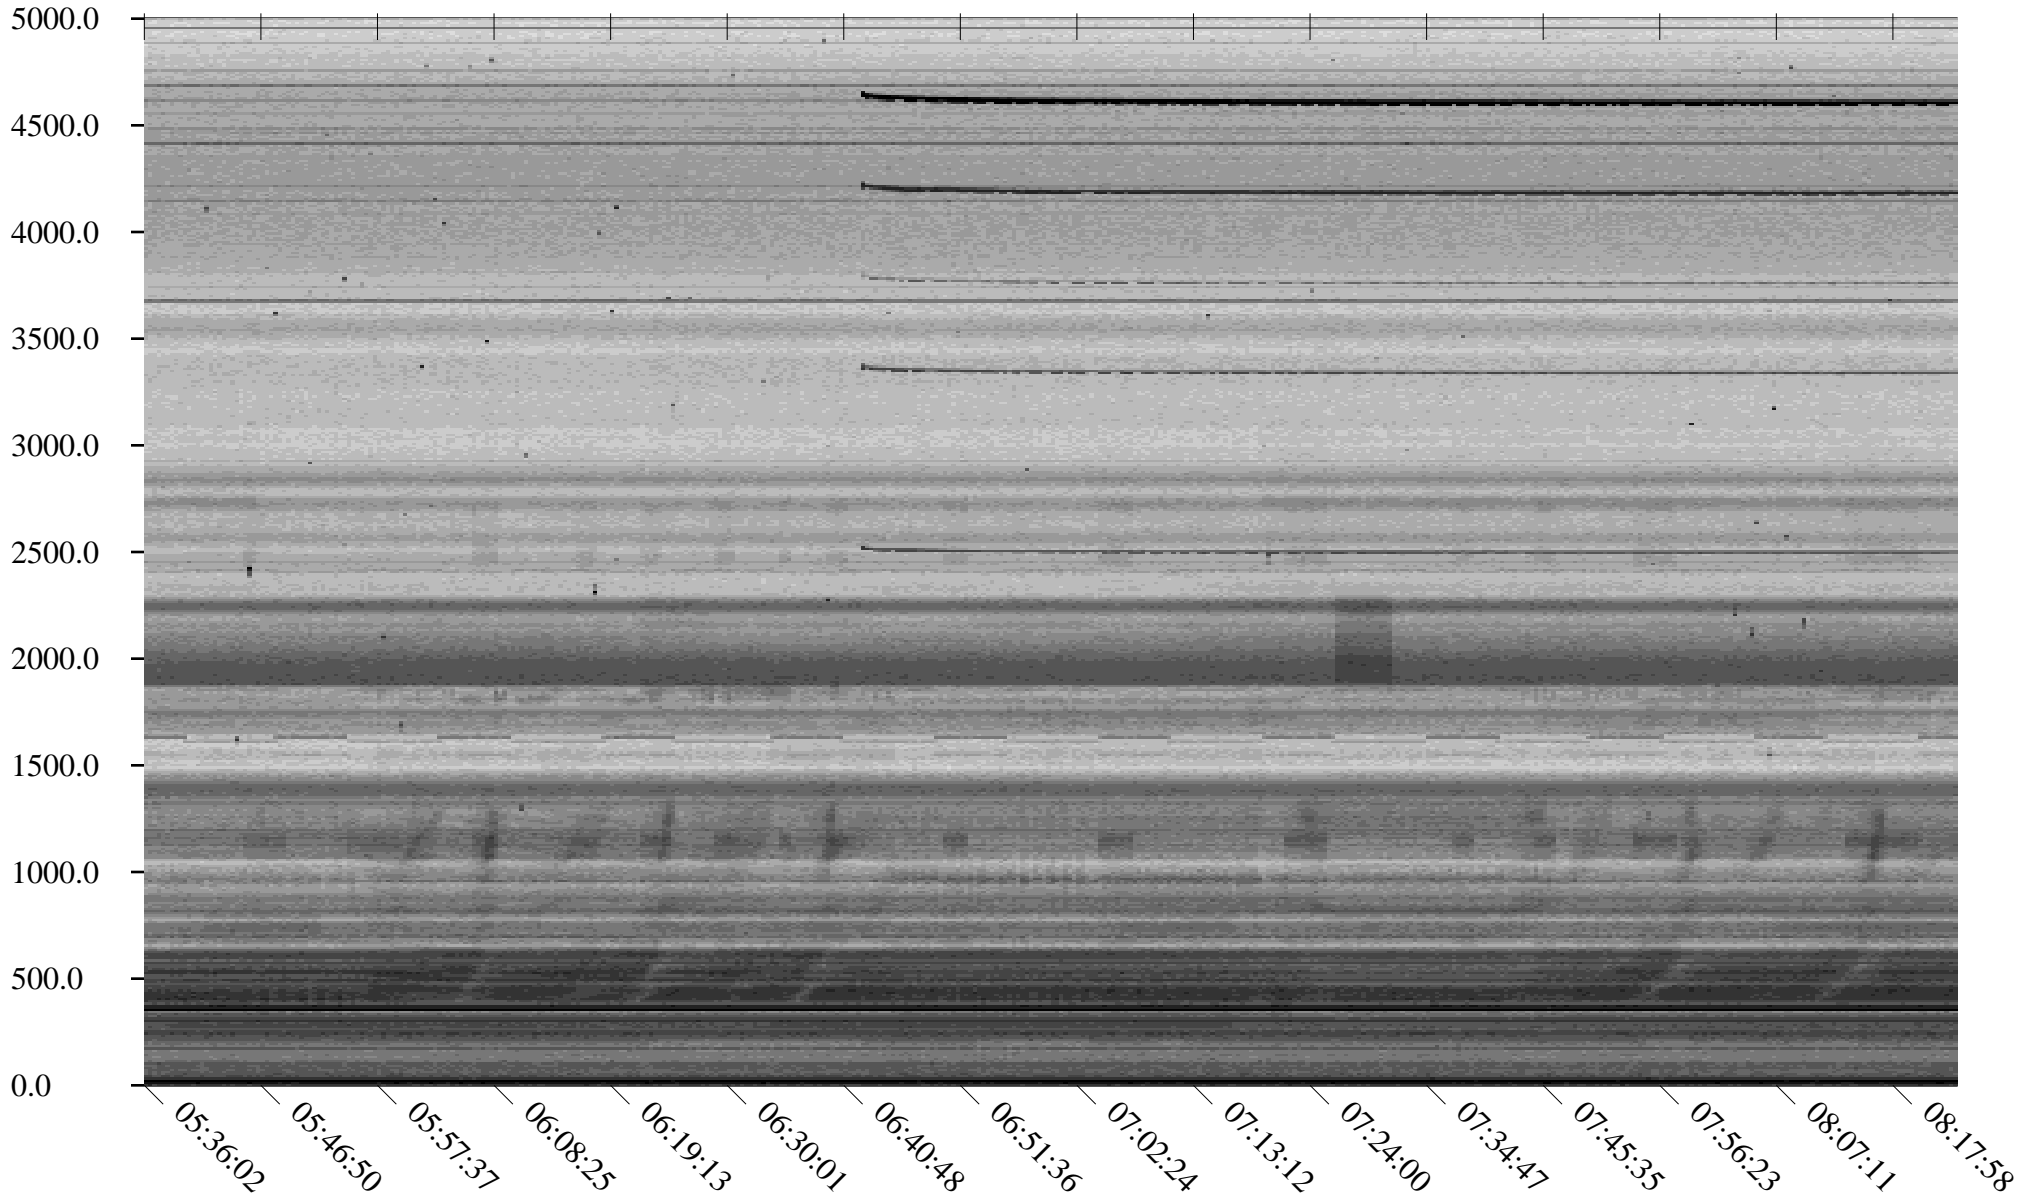

South Pole, day

342

2010

Linear Scale Black = 175 White = 25

Page 1

South Pole, day

342

2010

Linear Scale Black = 175 White = 25

Page 2

South Pole, day

342

2010

Linear Scale Black = 175 White = 25

Page 3

South Pole, day

342

2010

Linear Scale Black = 175 White = 25

Page 4

South Pole, day

342

2010

Linear Scale    Black = 175    White = 25

Page 5

South Pole, day

342

2010

Linear Scale    Black = 175    White = 25

Page 6

South Pole, day

342