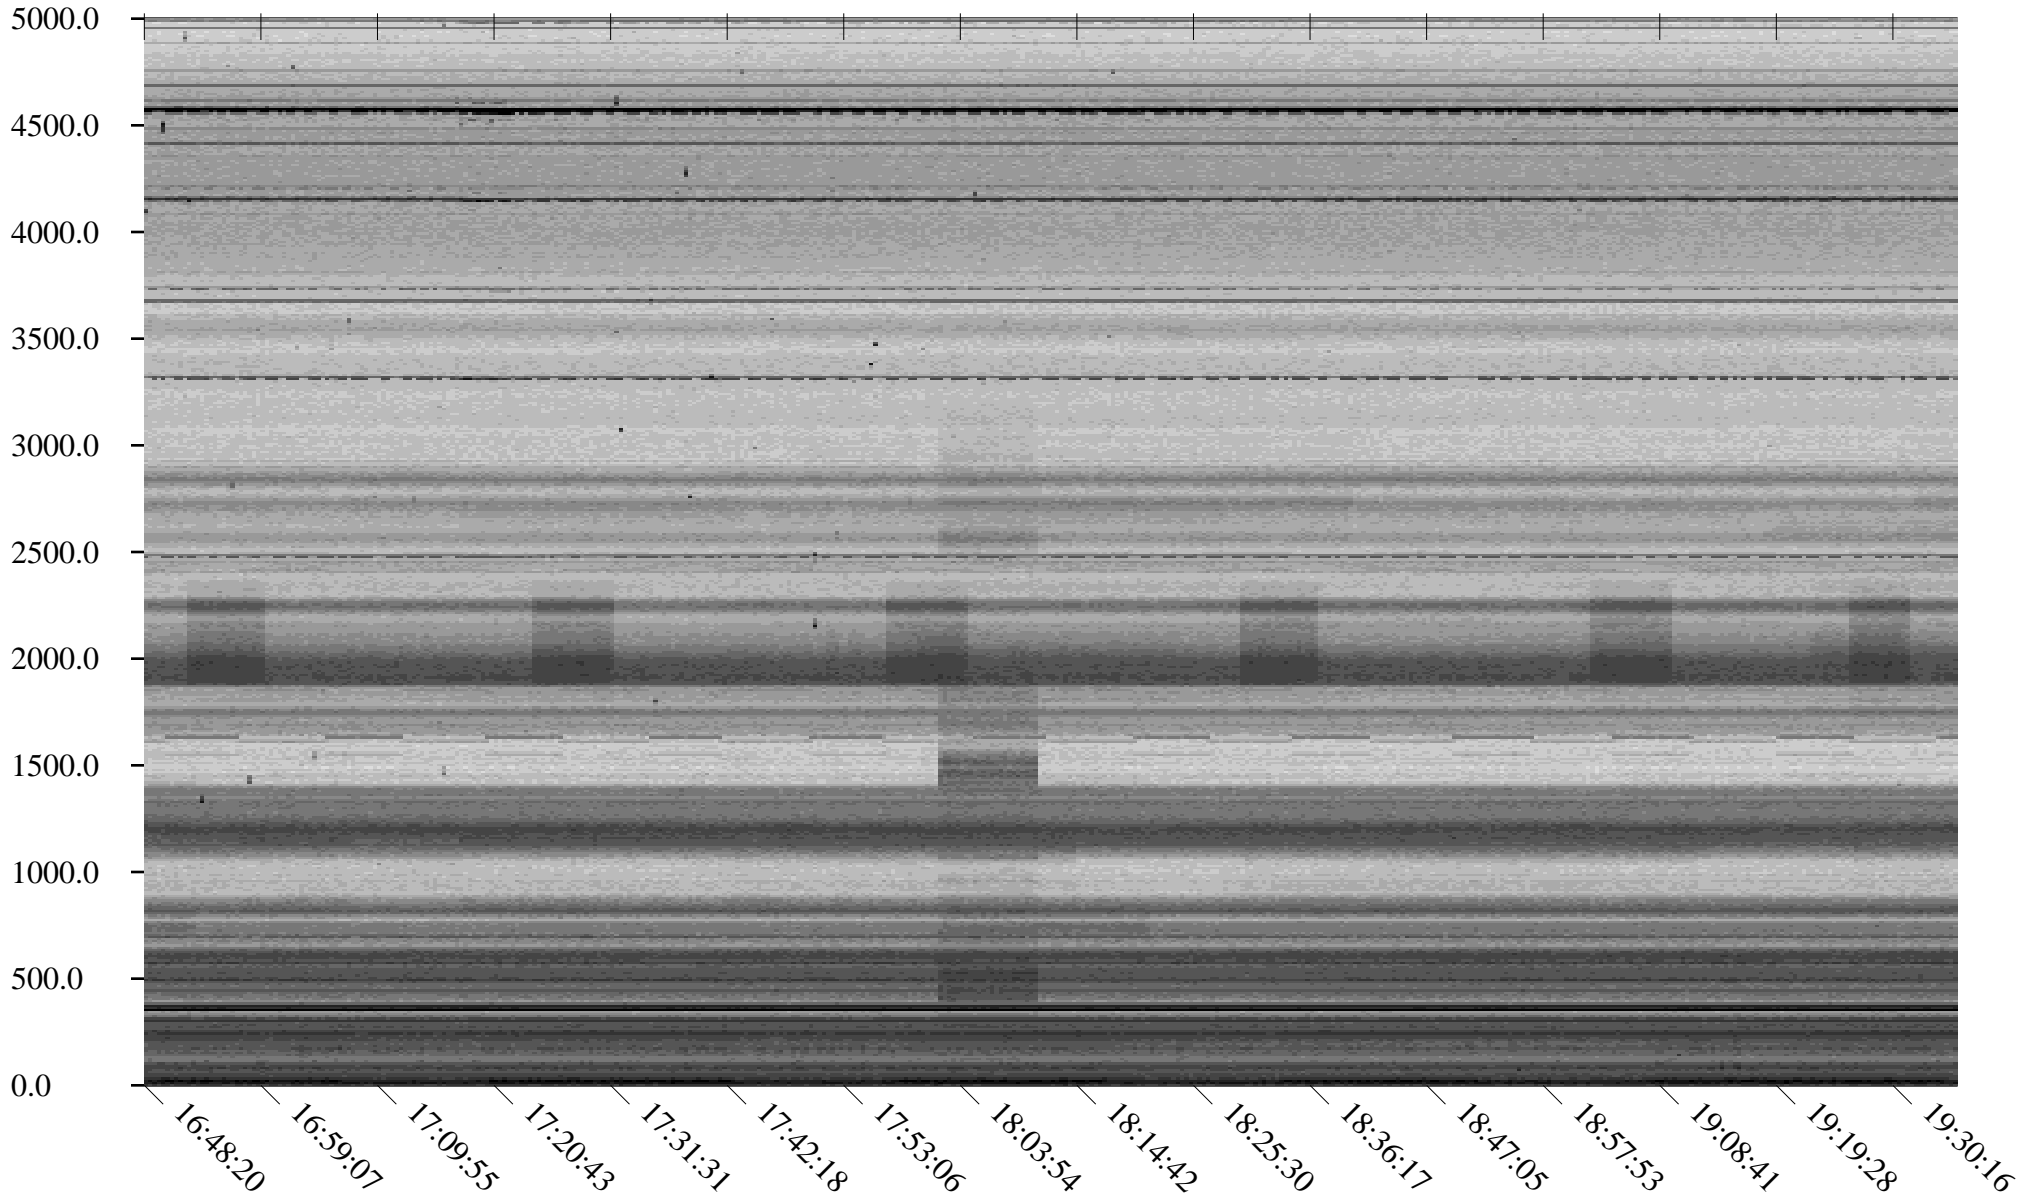

South Pole, day

344

2010

Linear Scale    Black = 175    White = 25

Page 1

South Pole, day

344

2010

Page 5

South Pole, day

344

2010

Linear Scale    Black = 175    White = 25

Page 6

South Pole, day

344

2010

Linear Scale Black = 175 White = 25

Page 7

South Pole, day

344

2010

Linear Scale Black = 175 White = 25

Page 8

South Pole, day

344

2010

Linear Scale    Black = 175    White = 25