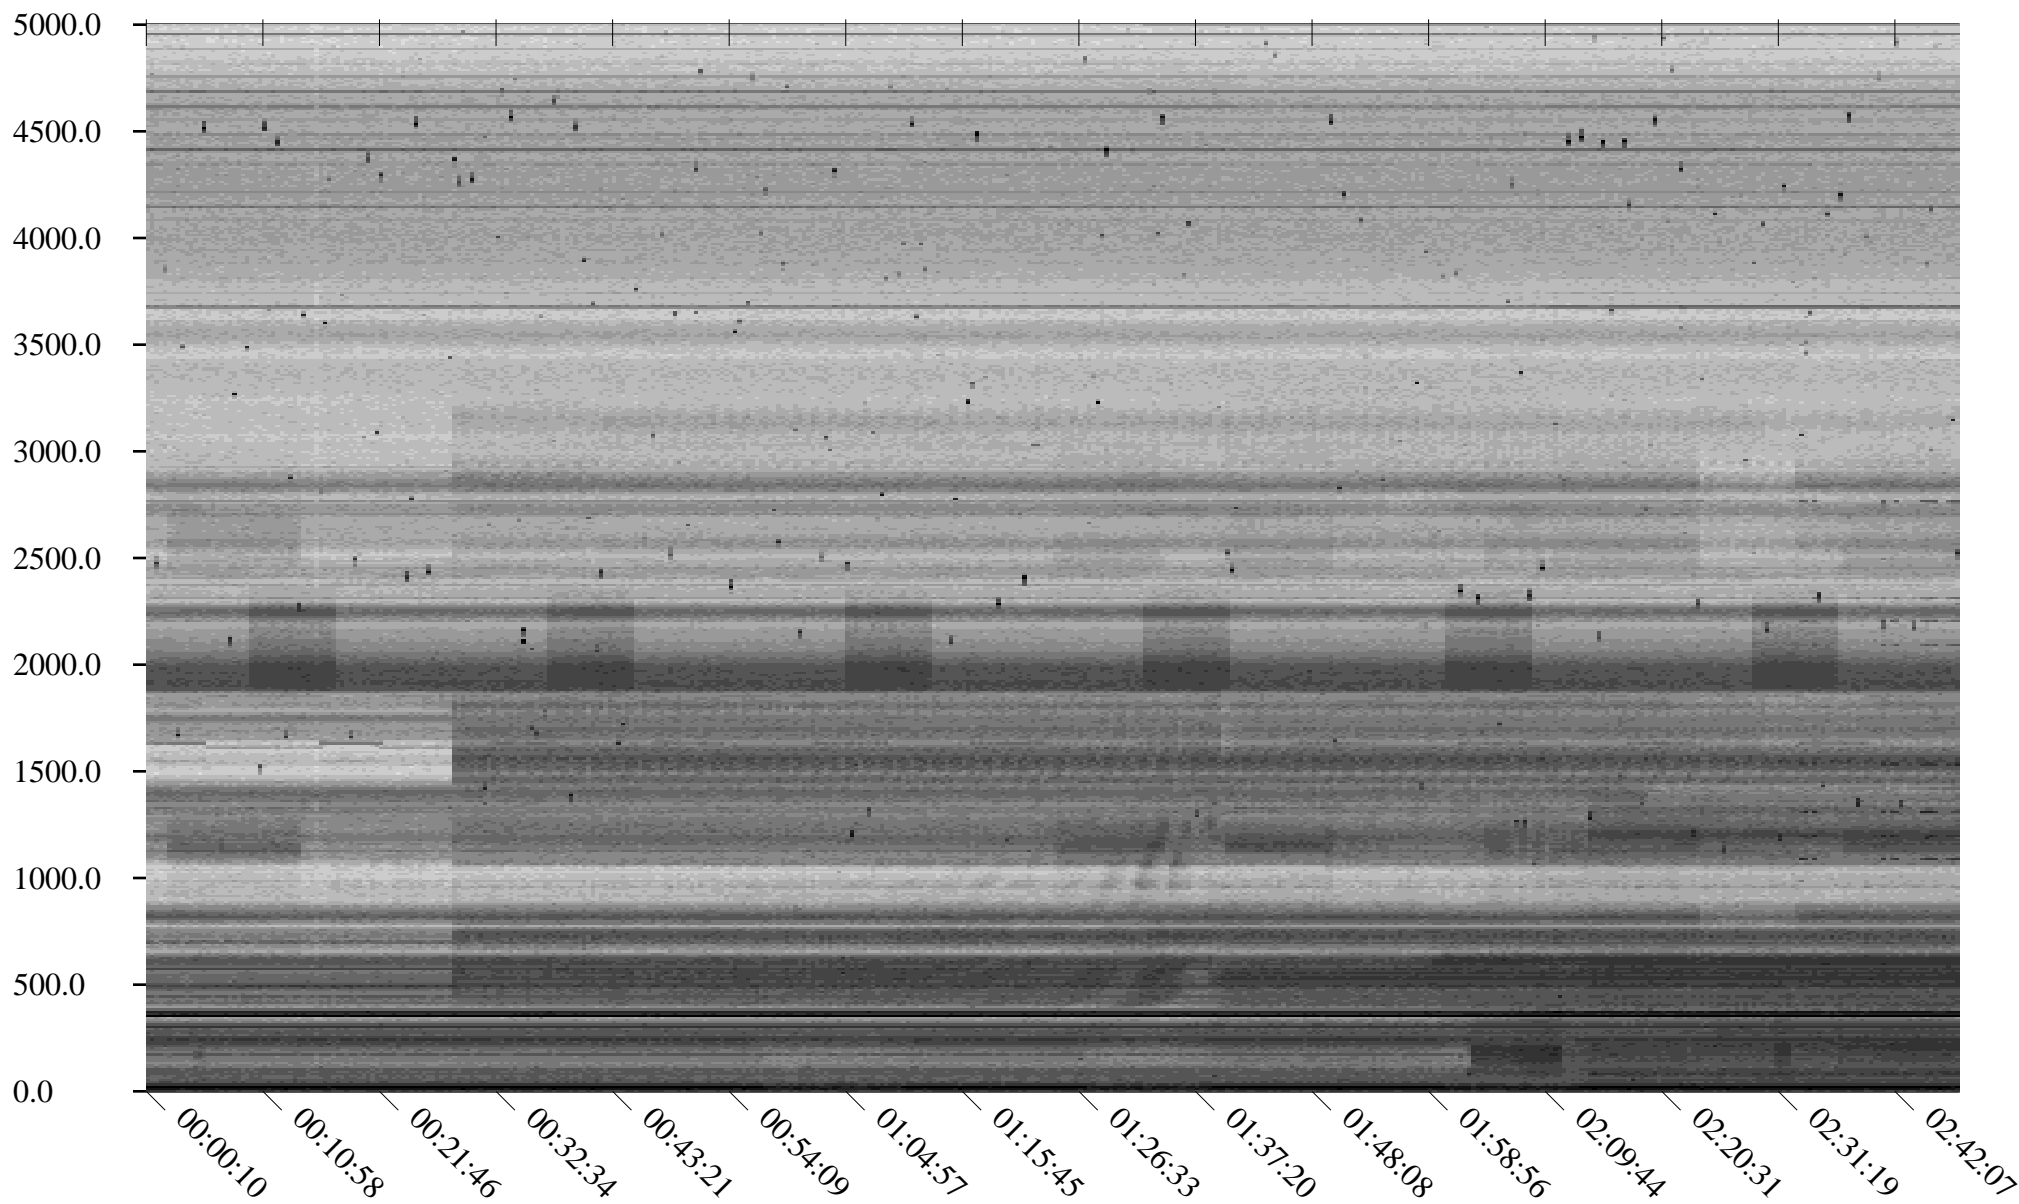

South Pole, day

344

2010

Linear Scale    Black = 175    White = 25

Page 1

South Pole, day

344

2010

Linear Scale Black = 175 White = 25

Page 2

South Pole, day

344

2010

Linear Scale    Black = 175    White = 25

Page 3

South Pole, day

Page 5

South Pole, day

344

2010

Linear Scale    Black = 175    White = 25

Page 6

South Pole, day

344

South Pole, day

344

2010

Linear Scale    Black = 175    White = 25