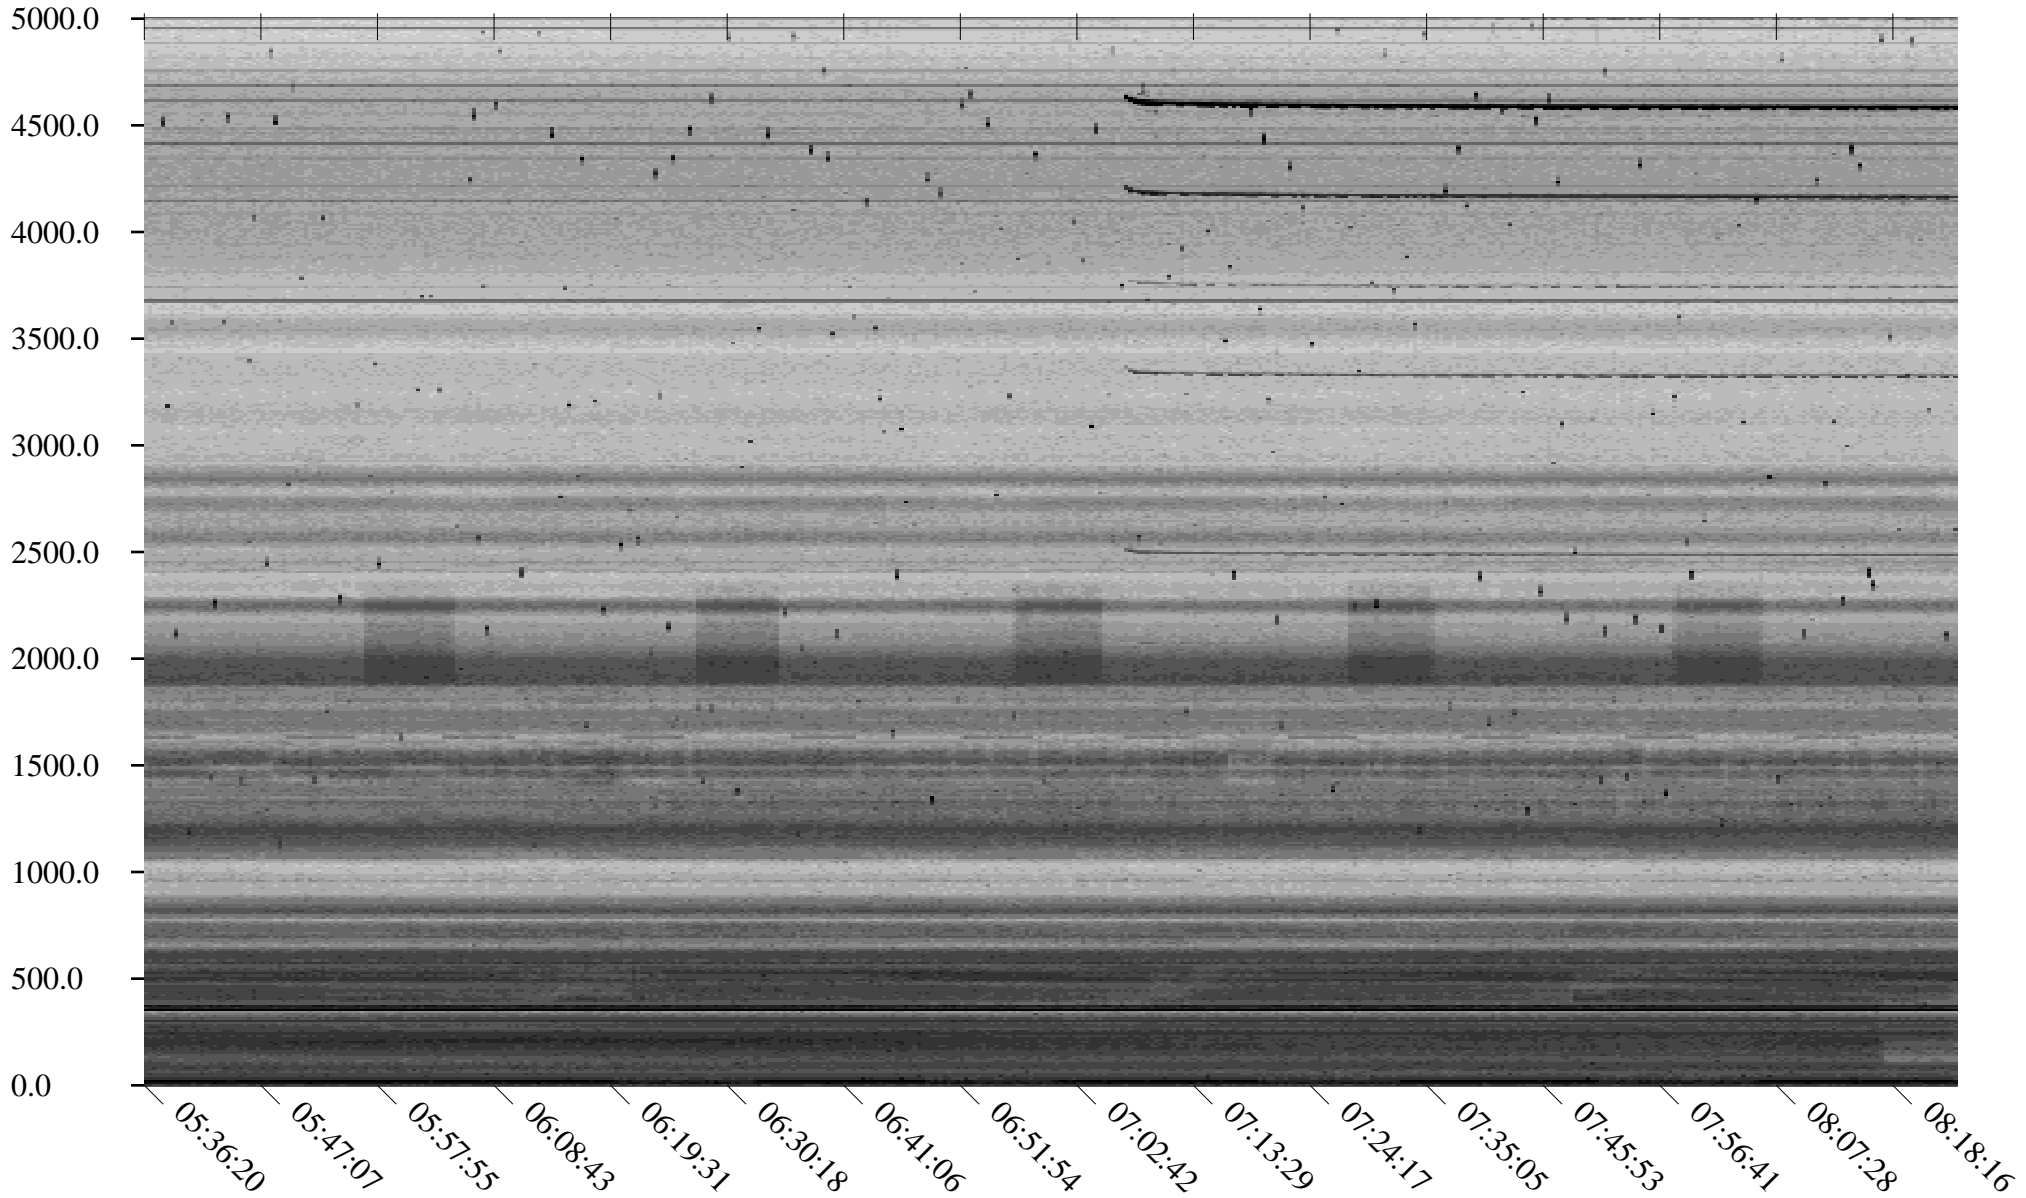

South Pole, day

344

2010

Linear Scale    Black = 175    White = 25

Page 1

South Pole, day

344

2010

Linear Scale Black = 175 White = 25

Page 2

South Pole, day

344

2010

Linear Scale    Black = 175    White = 25

Page 3

South Pole, day

Page 5

South Pole, day

344

2010

Linear Scale    Black = 175    White = 25

Page 6

South Pole, day

344

South Pole, day

344

2010

Linear Scale    Black = 175    White = 25