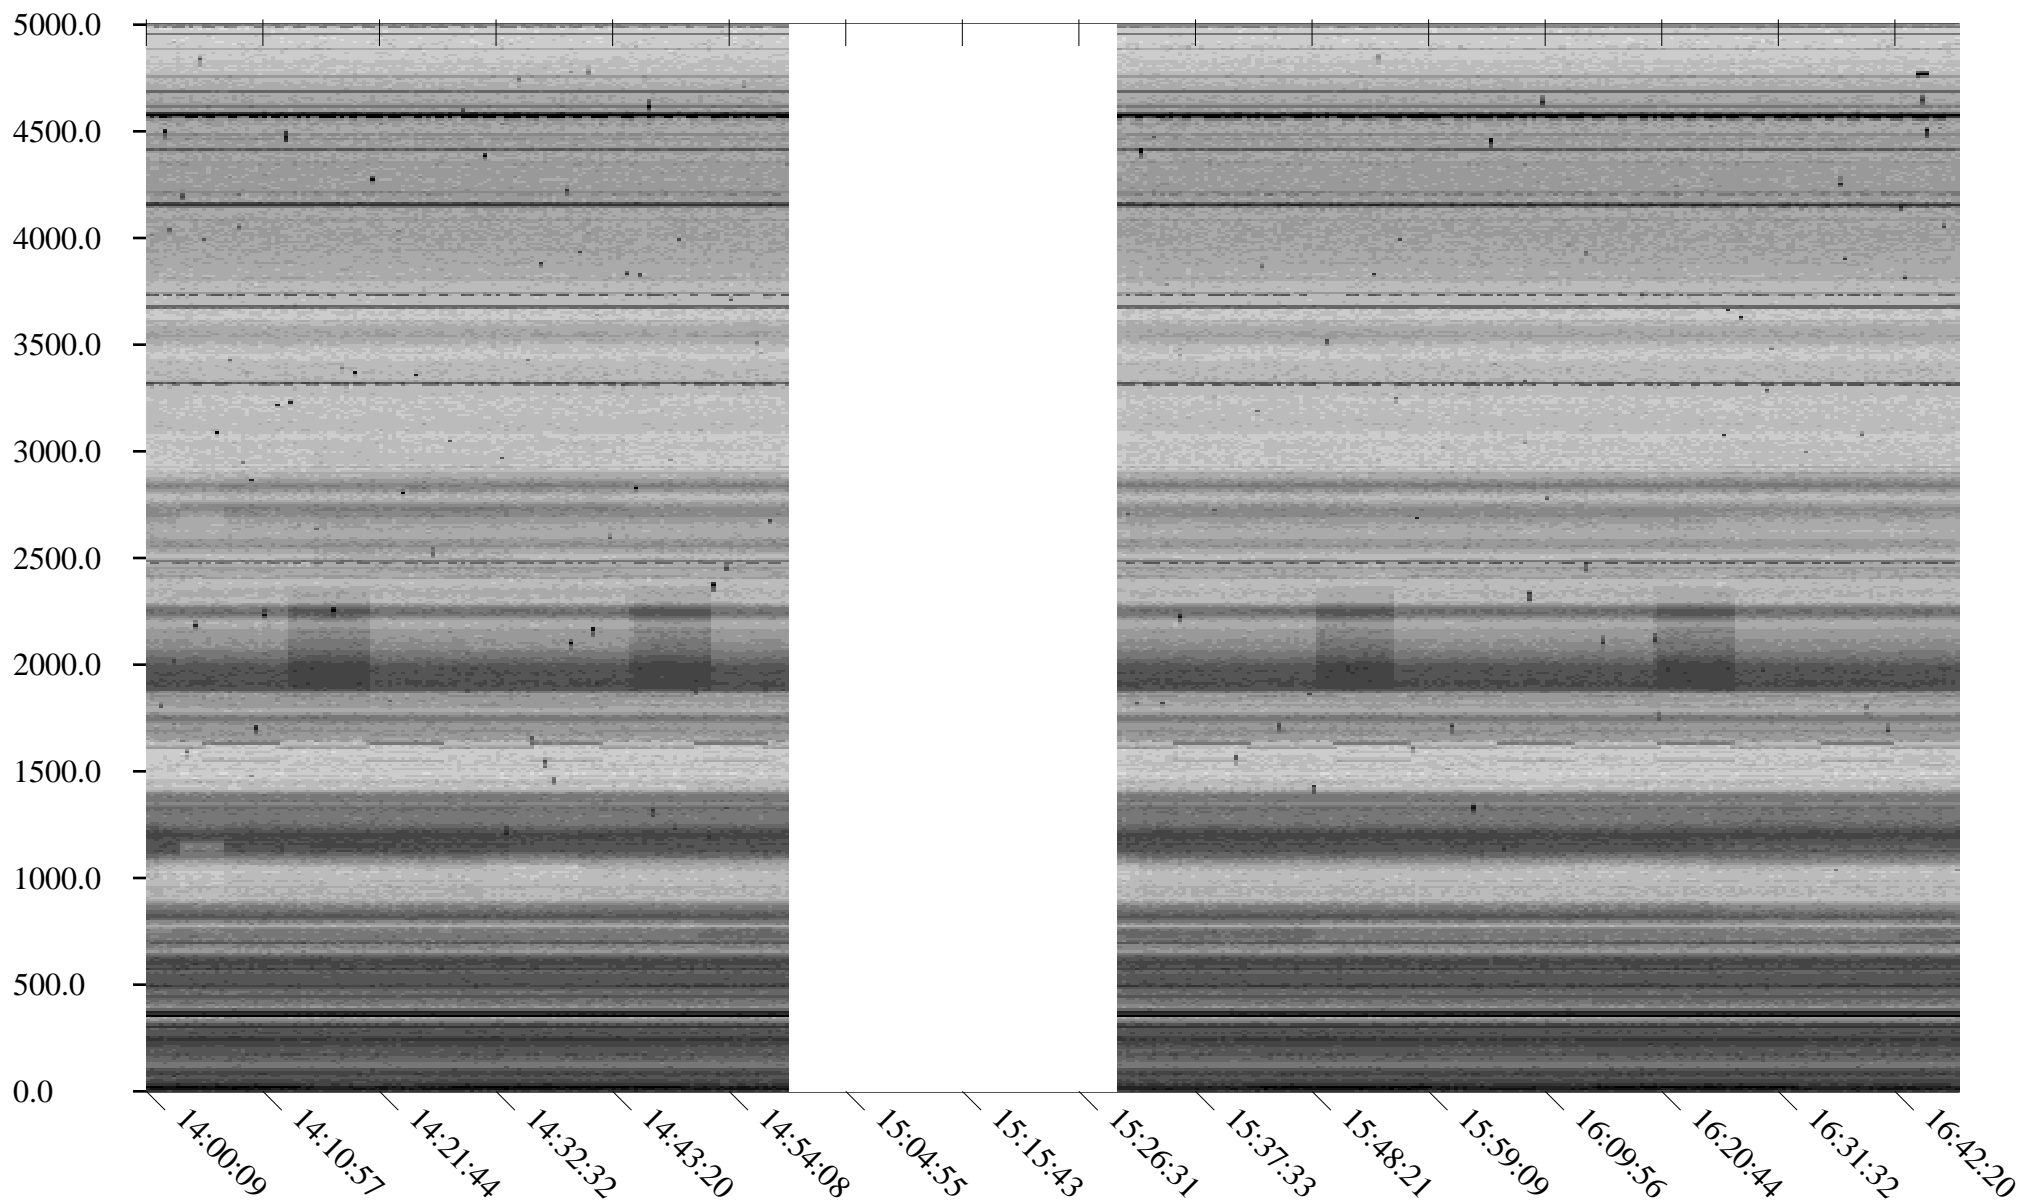

South Pole, day

344

2010

Linear Scale    Black = 175    White = 25

Page 1

South Pole, day

344

2010

Page 5

South Pole, day

344

2010

Linear Scale    Black = 175    White = 25

Page 6

South Pole, day

344

2010

Linear Scale Black = 175 White = 25

Page 7

South Pole, day

344

2010

Linear Scale Black = 175 White = 25

Page 8

South Pole, day

344

2010

Linear Scale    Black = 175    White = 25