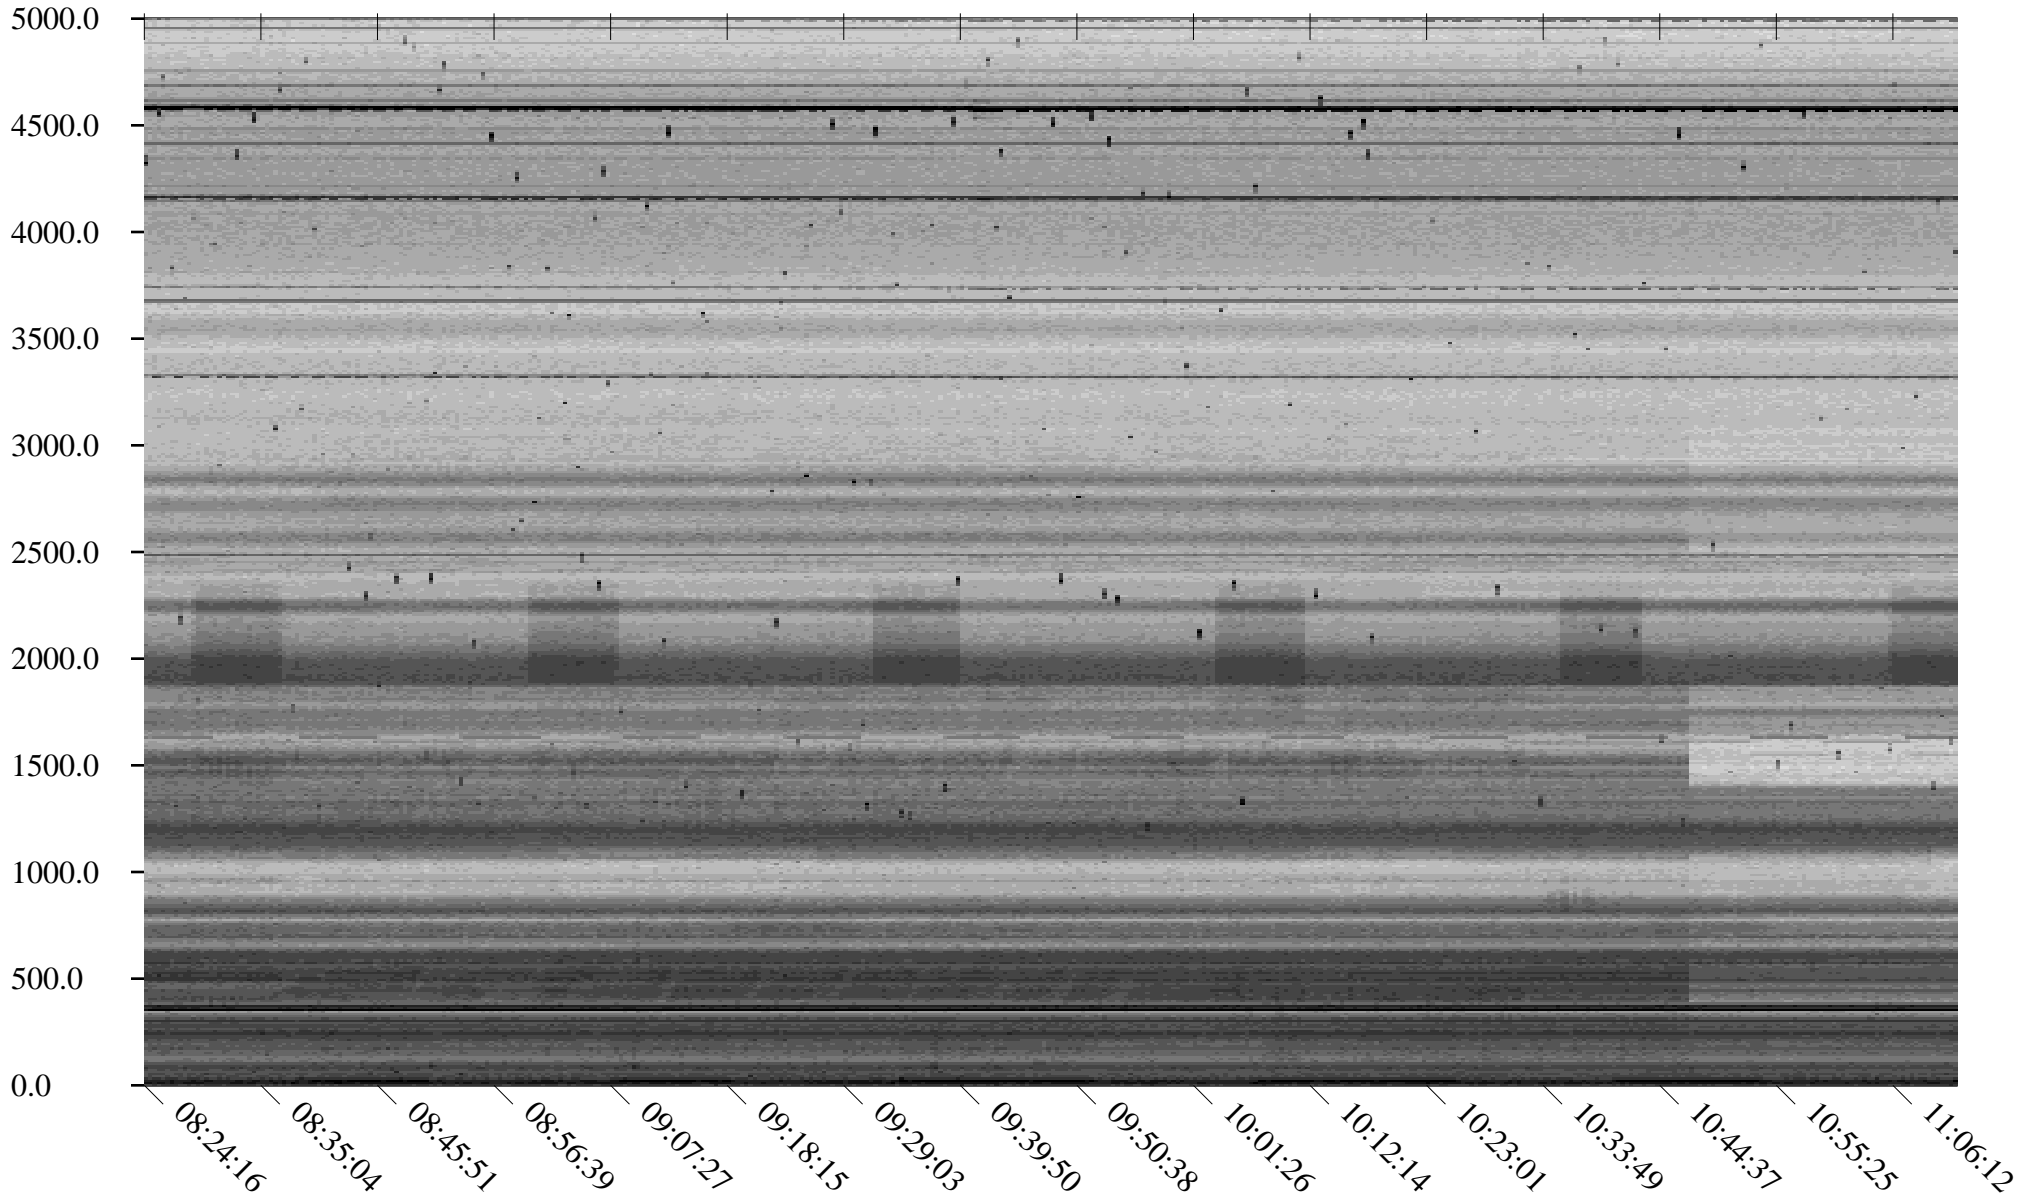

South Pole, day

344

2010

Linear Scale Black = 175 White = 25

Page 4