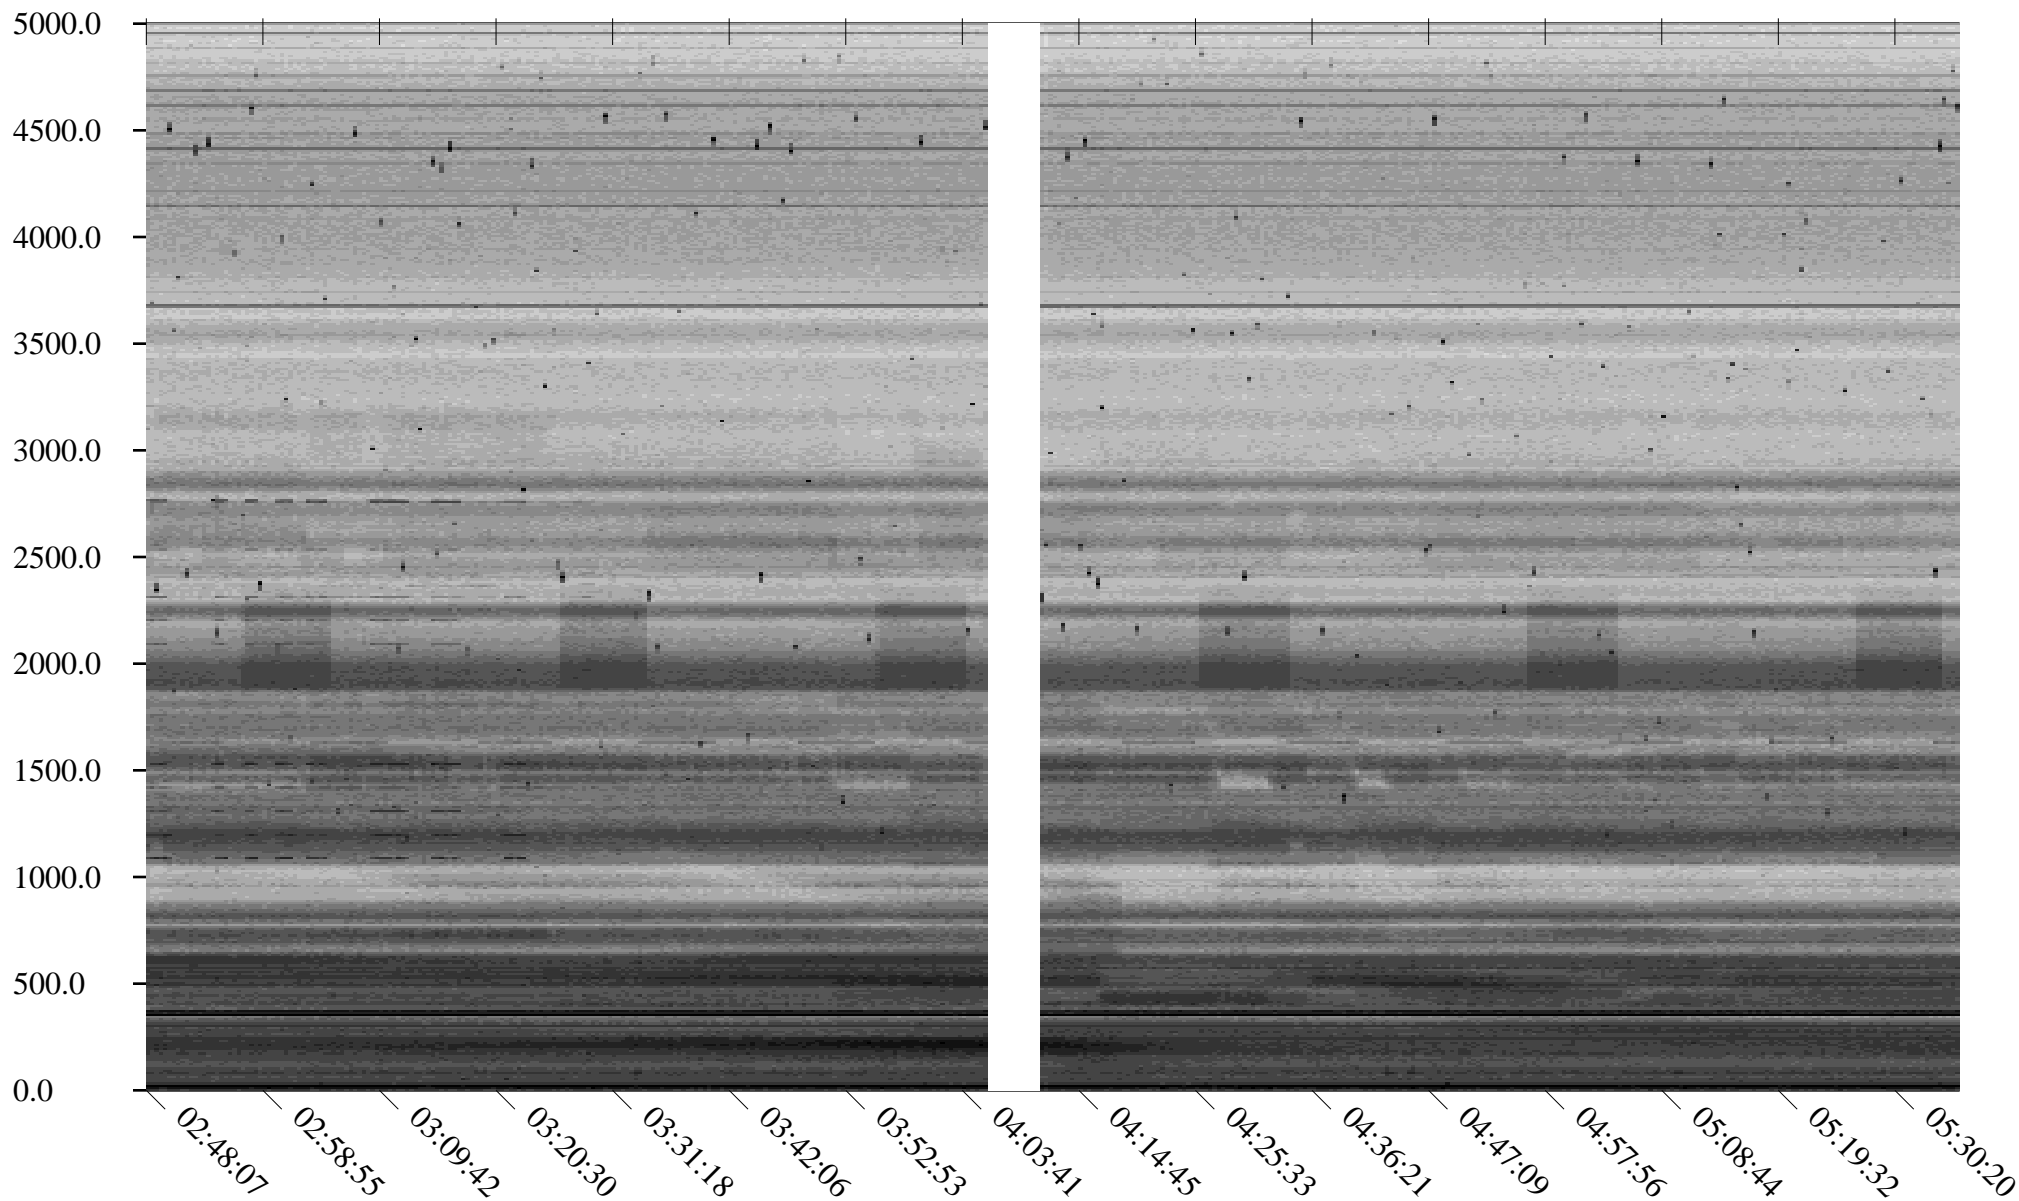

South Pole, day

344

2010

Linear Scale    Black = 175    White = 25

Page 1

South Pole, day

344

2010

Linear Scale Black = 175 White = 25

Page 2

South Pole, day

344

2010

Linear Scale    Black = 175    White = 25

Page 3

South Pole, day

Page 5

South Pole, day

344

2010

Linear Scale    Black = 175    White = 25

Page 6

South Pole, day

344

South Pole, day

344

2010

Linear Scale    Black = 175    White = 25