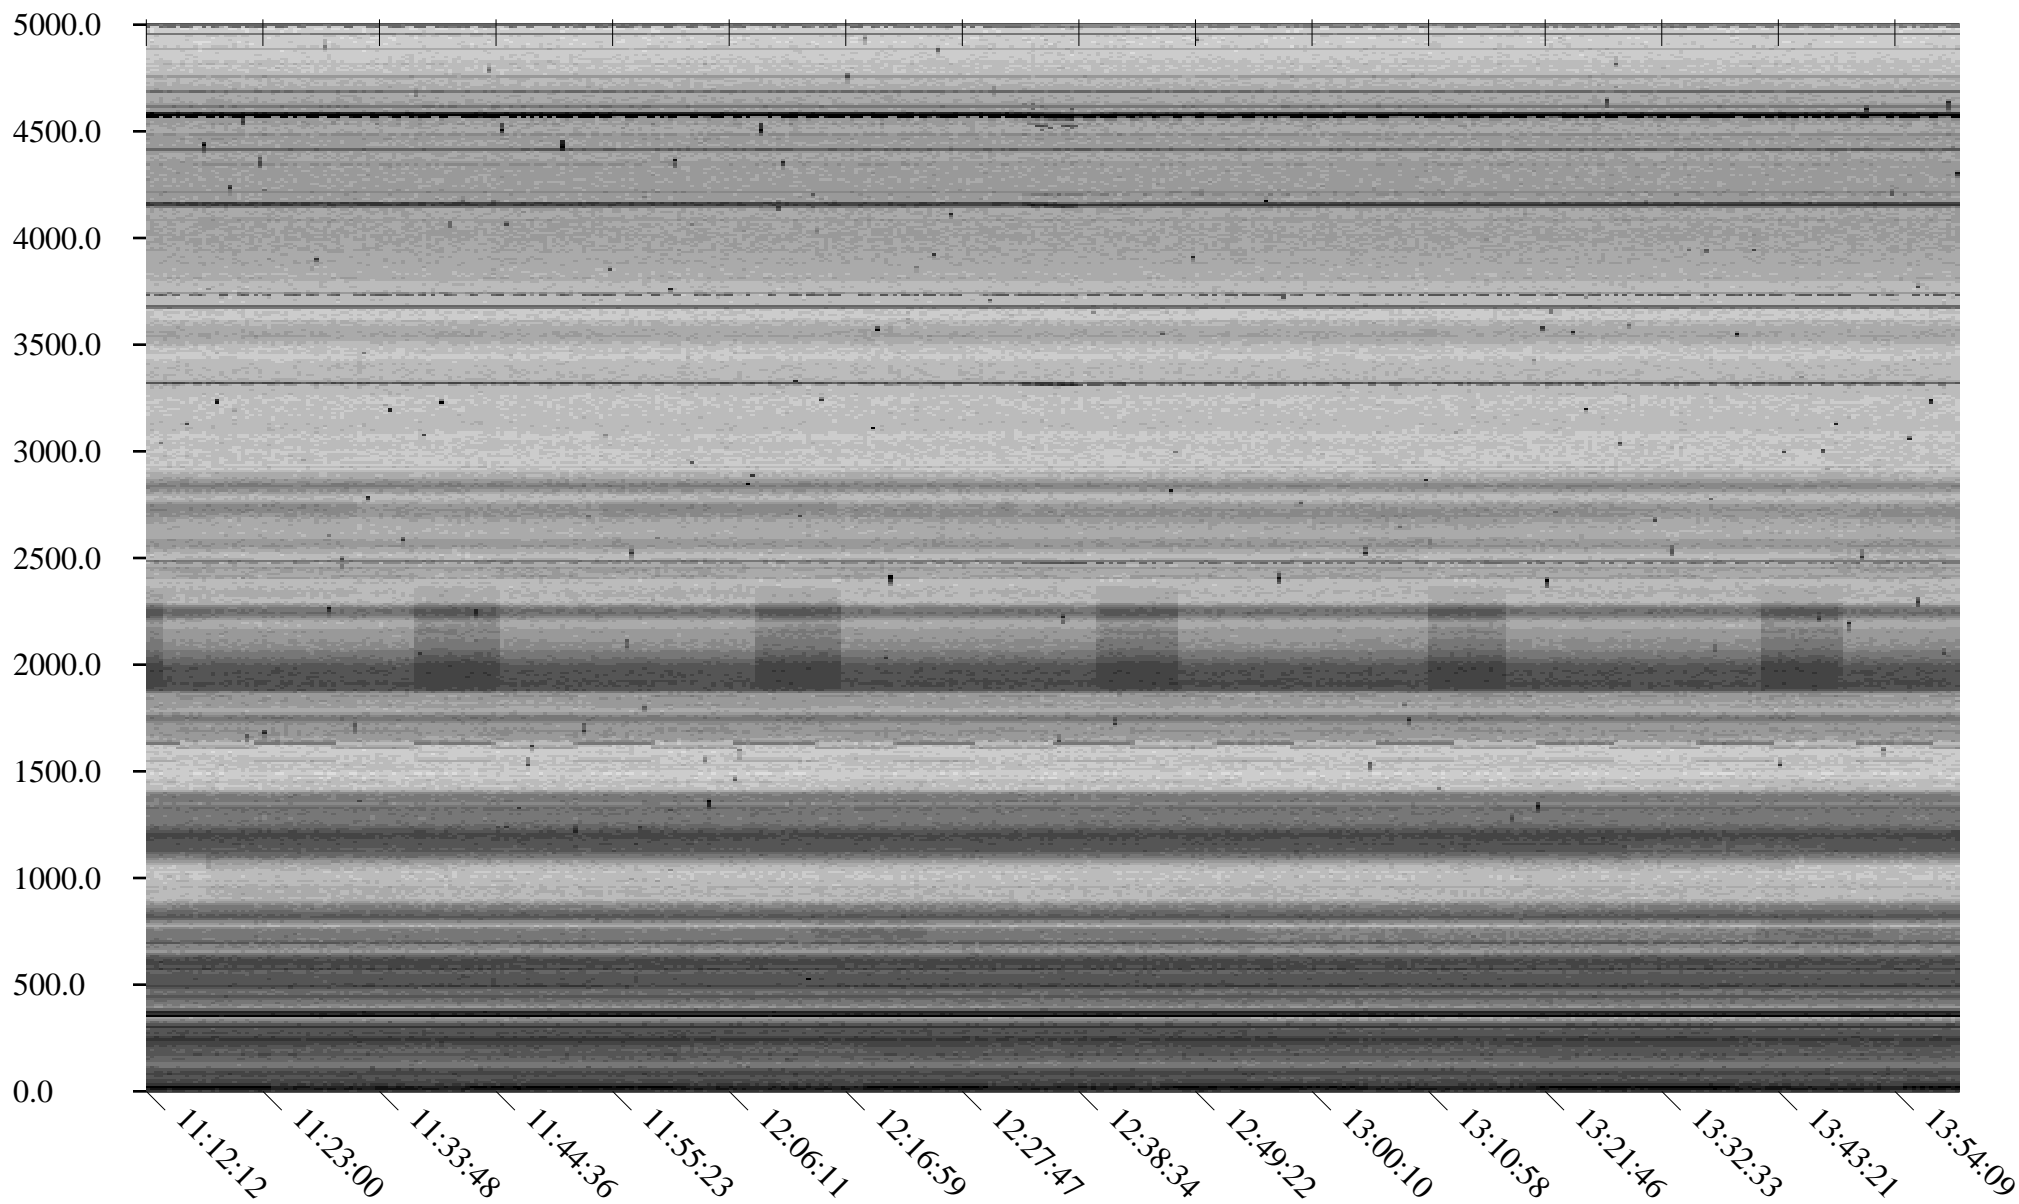

South Pole, day

344

2010

Linear Scale    Black = 175    White = 25

Page 1

South Pole, day

344

2010

344

2010

Linear Scale Black = 175 White = 25

Page 4

South Pole, day

344

2010

Linear Scale Black = 175 White = 25

Page 5

South Pole, day

344

2010

Linear Scale    Black = 175    White = 25

Page 6

South Pole, day

344

South Pole, day

344

2010

Linear Scale    Black = 175    White = 25