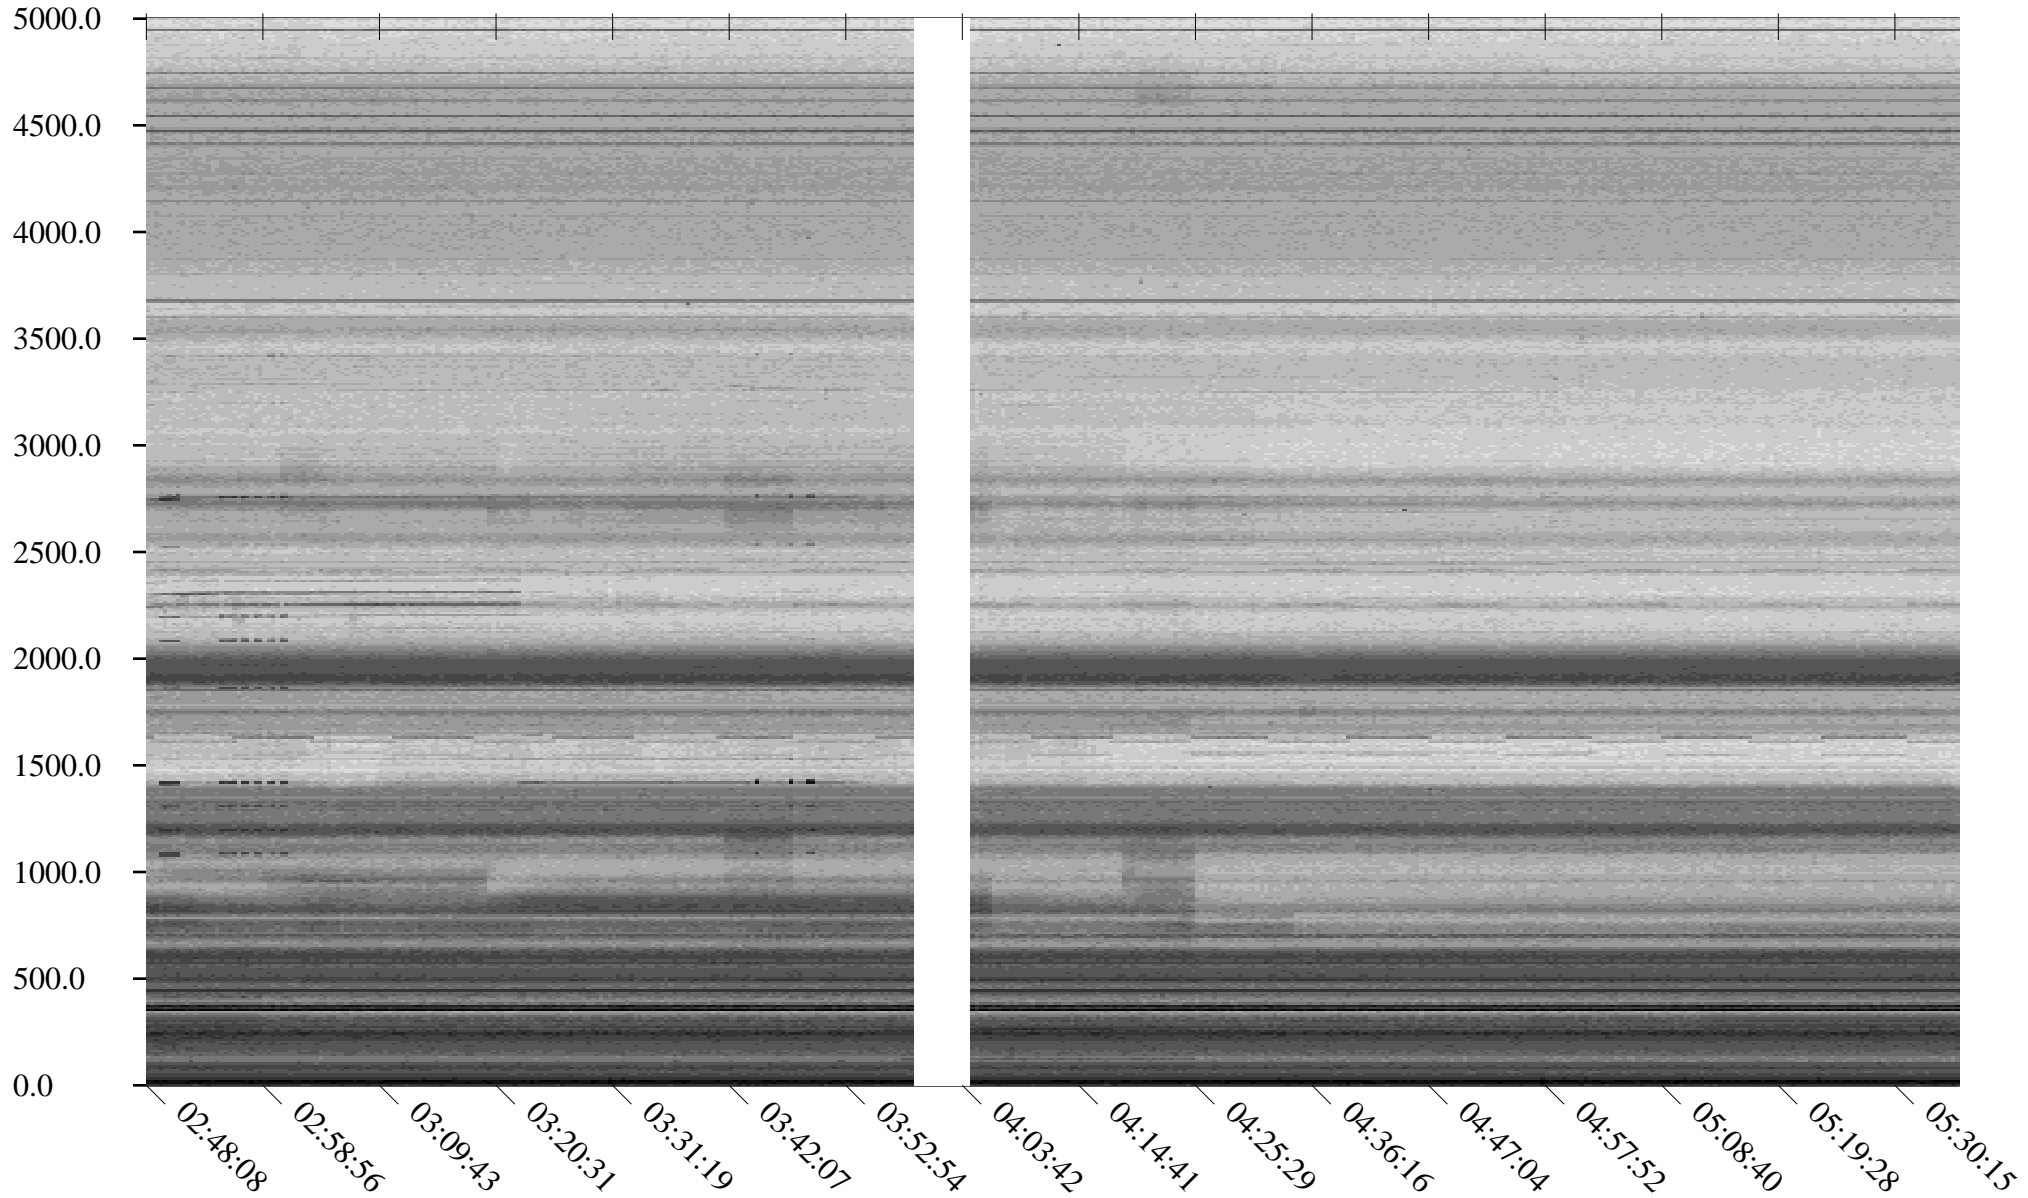

South Pole, day

348

2010

Linear Scale    Black = 175    White = 25

Page 1

South Pole, day

348

2010

Linear Scale    Black = 175    White = 25

Page 2

South Pole, day

348

2010

Linear Scale    Black = 175    White = 25

Page 3

South Pole, day

348

2010

Linear Scale Black = 175 White = 25

Page 4

South Pole, day

348

2010

Linear Scale    Black = 175    White = 25

Page 5

South Pole, day

348

2010

Linear Scale Black = 175 White = 25

Page 6

South Pole, day

348