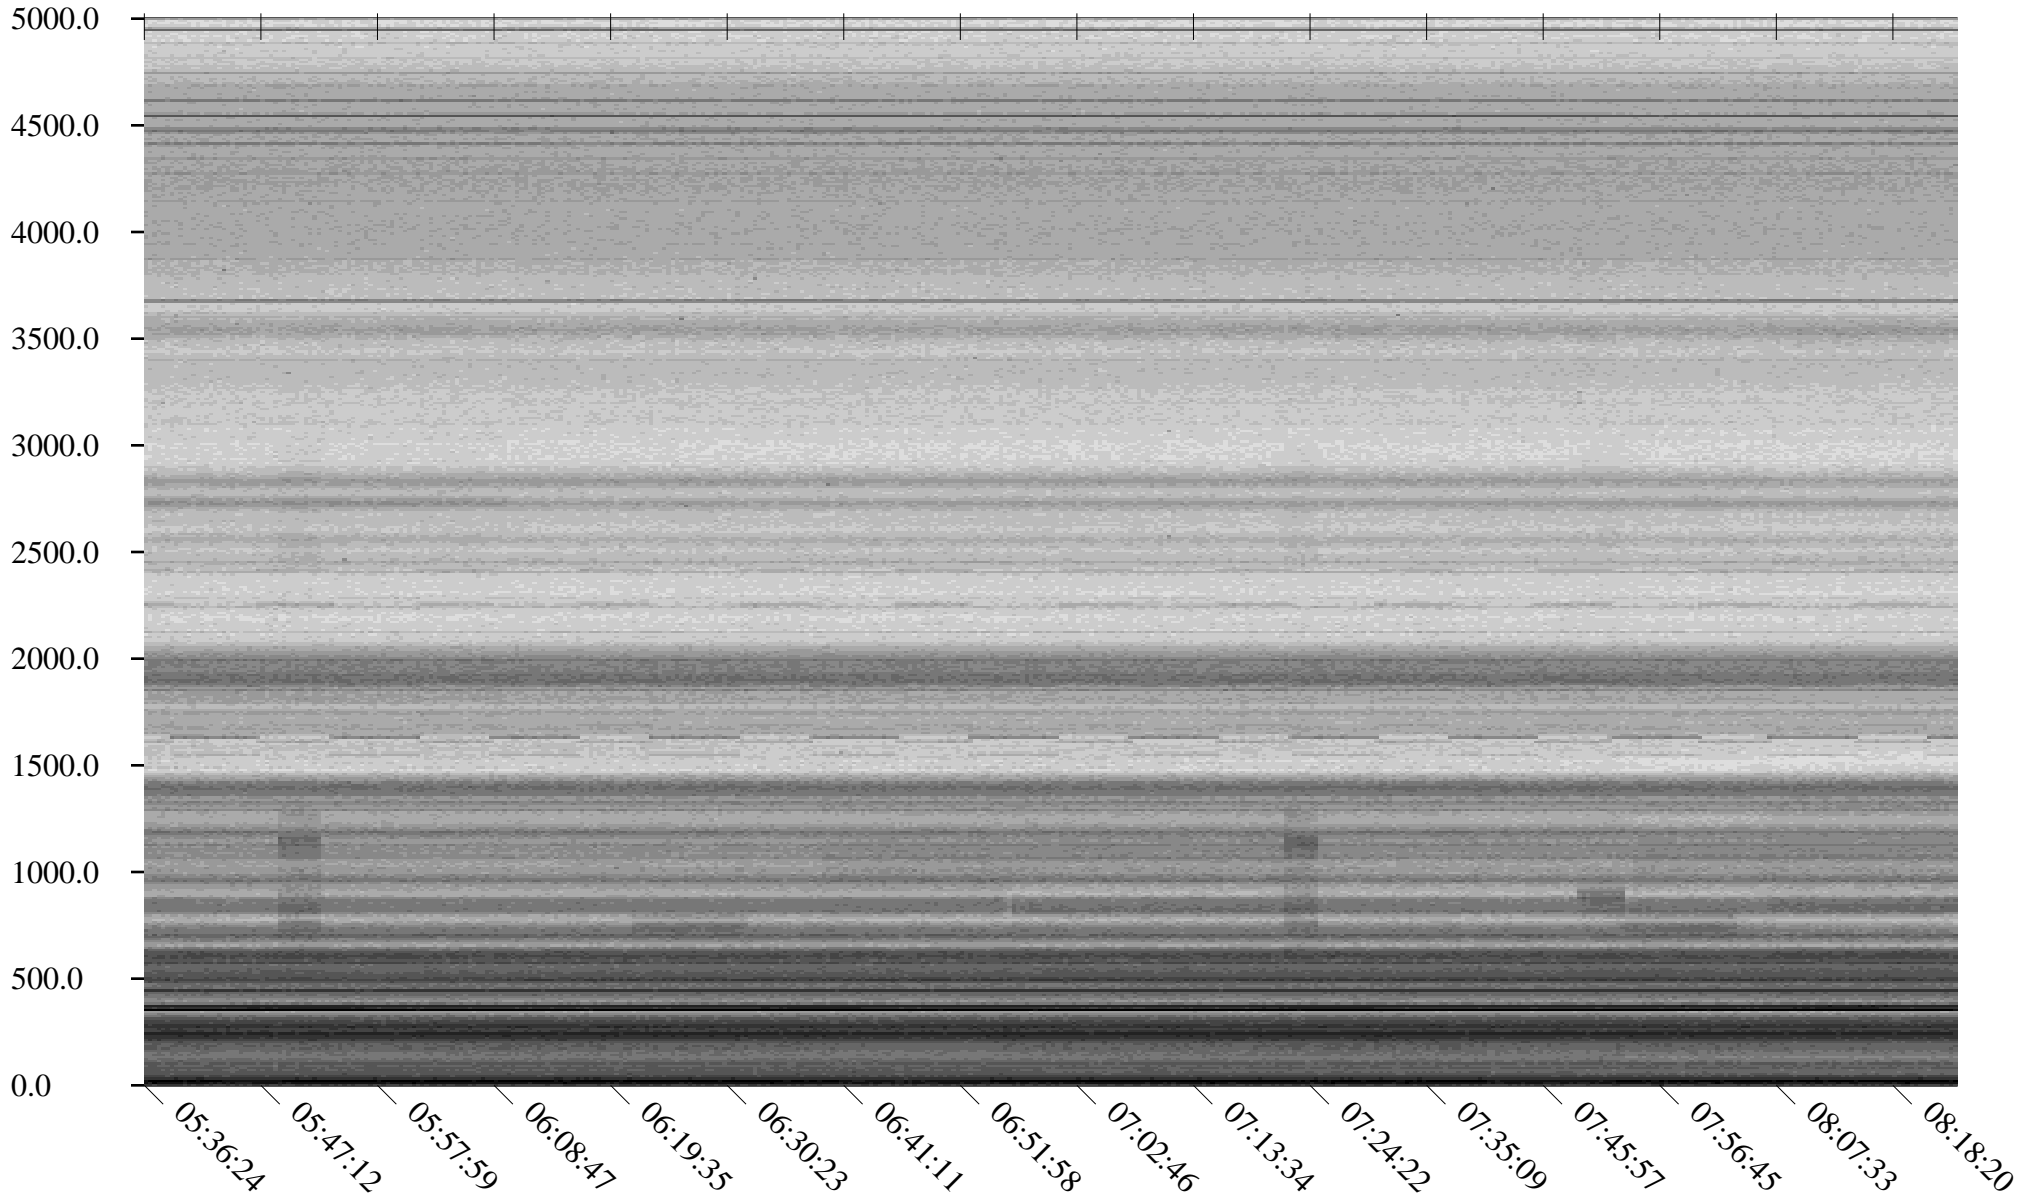

South Pole, day

354

2010

Linear Scale Black = 175 White = 25

Page 1

South Pole, day

354

2010

Linear Scale Black = 175 White = 25

Page 2

South Pole, day

354

2010

Linear Scale Black = 175 White = 25

Page 3

South Pole, day

354

2010

Linear Scale Black = 175 White = 25

Page 4

South Pole, day

354

2010

Linear Scale    Black = 175    White = 25

Page 5

South Pole, day

354

2010

Linear Scale    Black = 175    White = 25

Page 6

South Pole, day

354