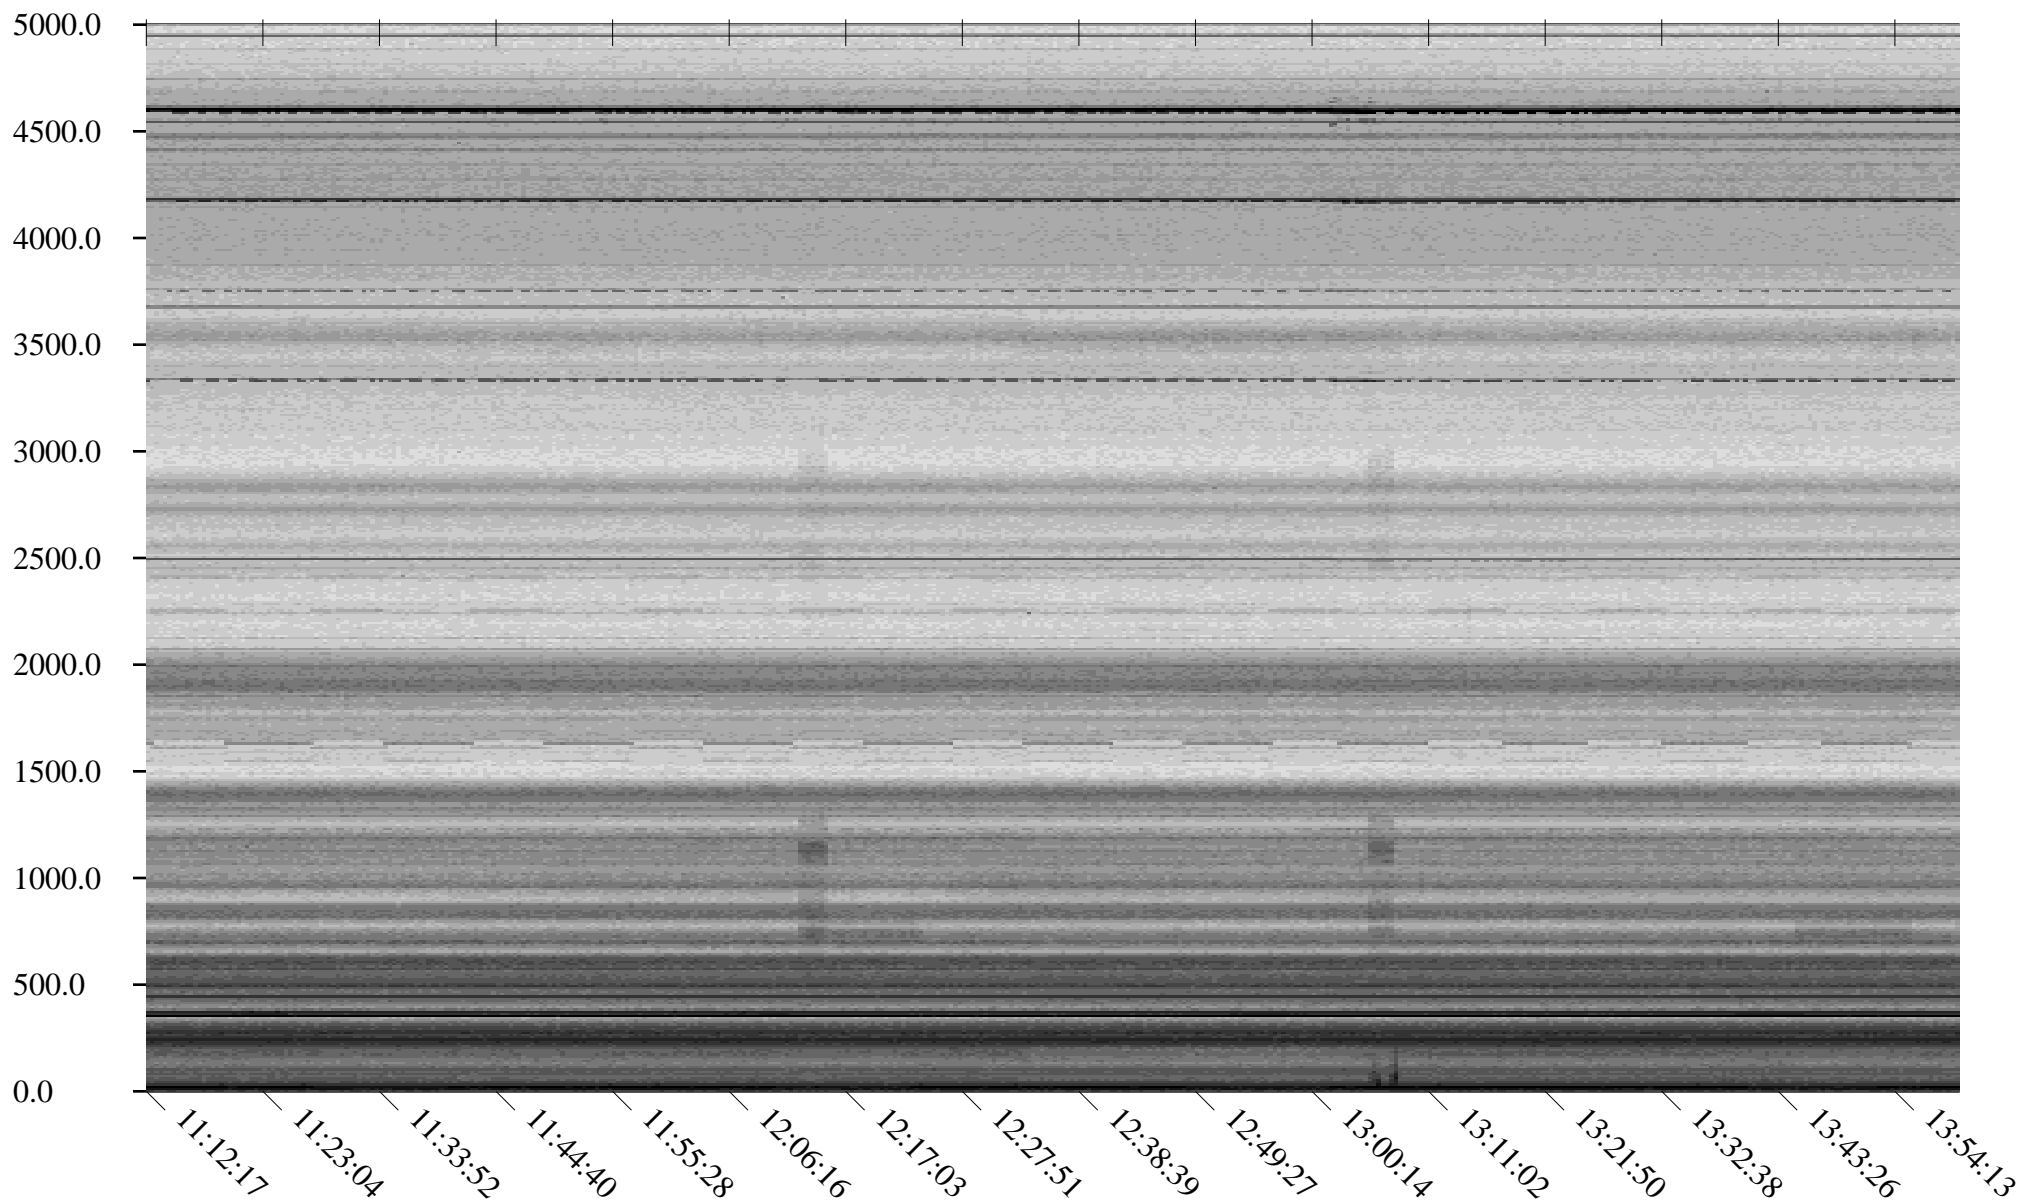

South Pole, day

354

2010

Linear Scale Black = 175 White = 25

Page 1

South Pole, day

354

2010

354

2010

Linear Scale Black = 175 White = 25

Page 4

South Pole, day

354

2010

Linear Scale    Black = 175    White = 25

Page 5

South Pole, day

354

2010

Linear Scale    Black = 175    White = 25

Page 6

South Pole, day

354

South Pole, day

354

2010

Linear Scale    Black = 175    White = 25