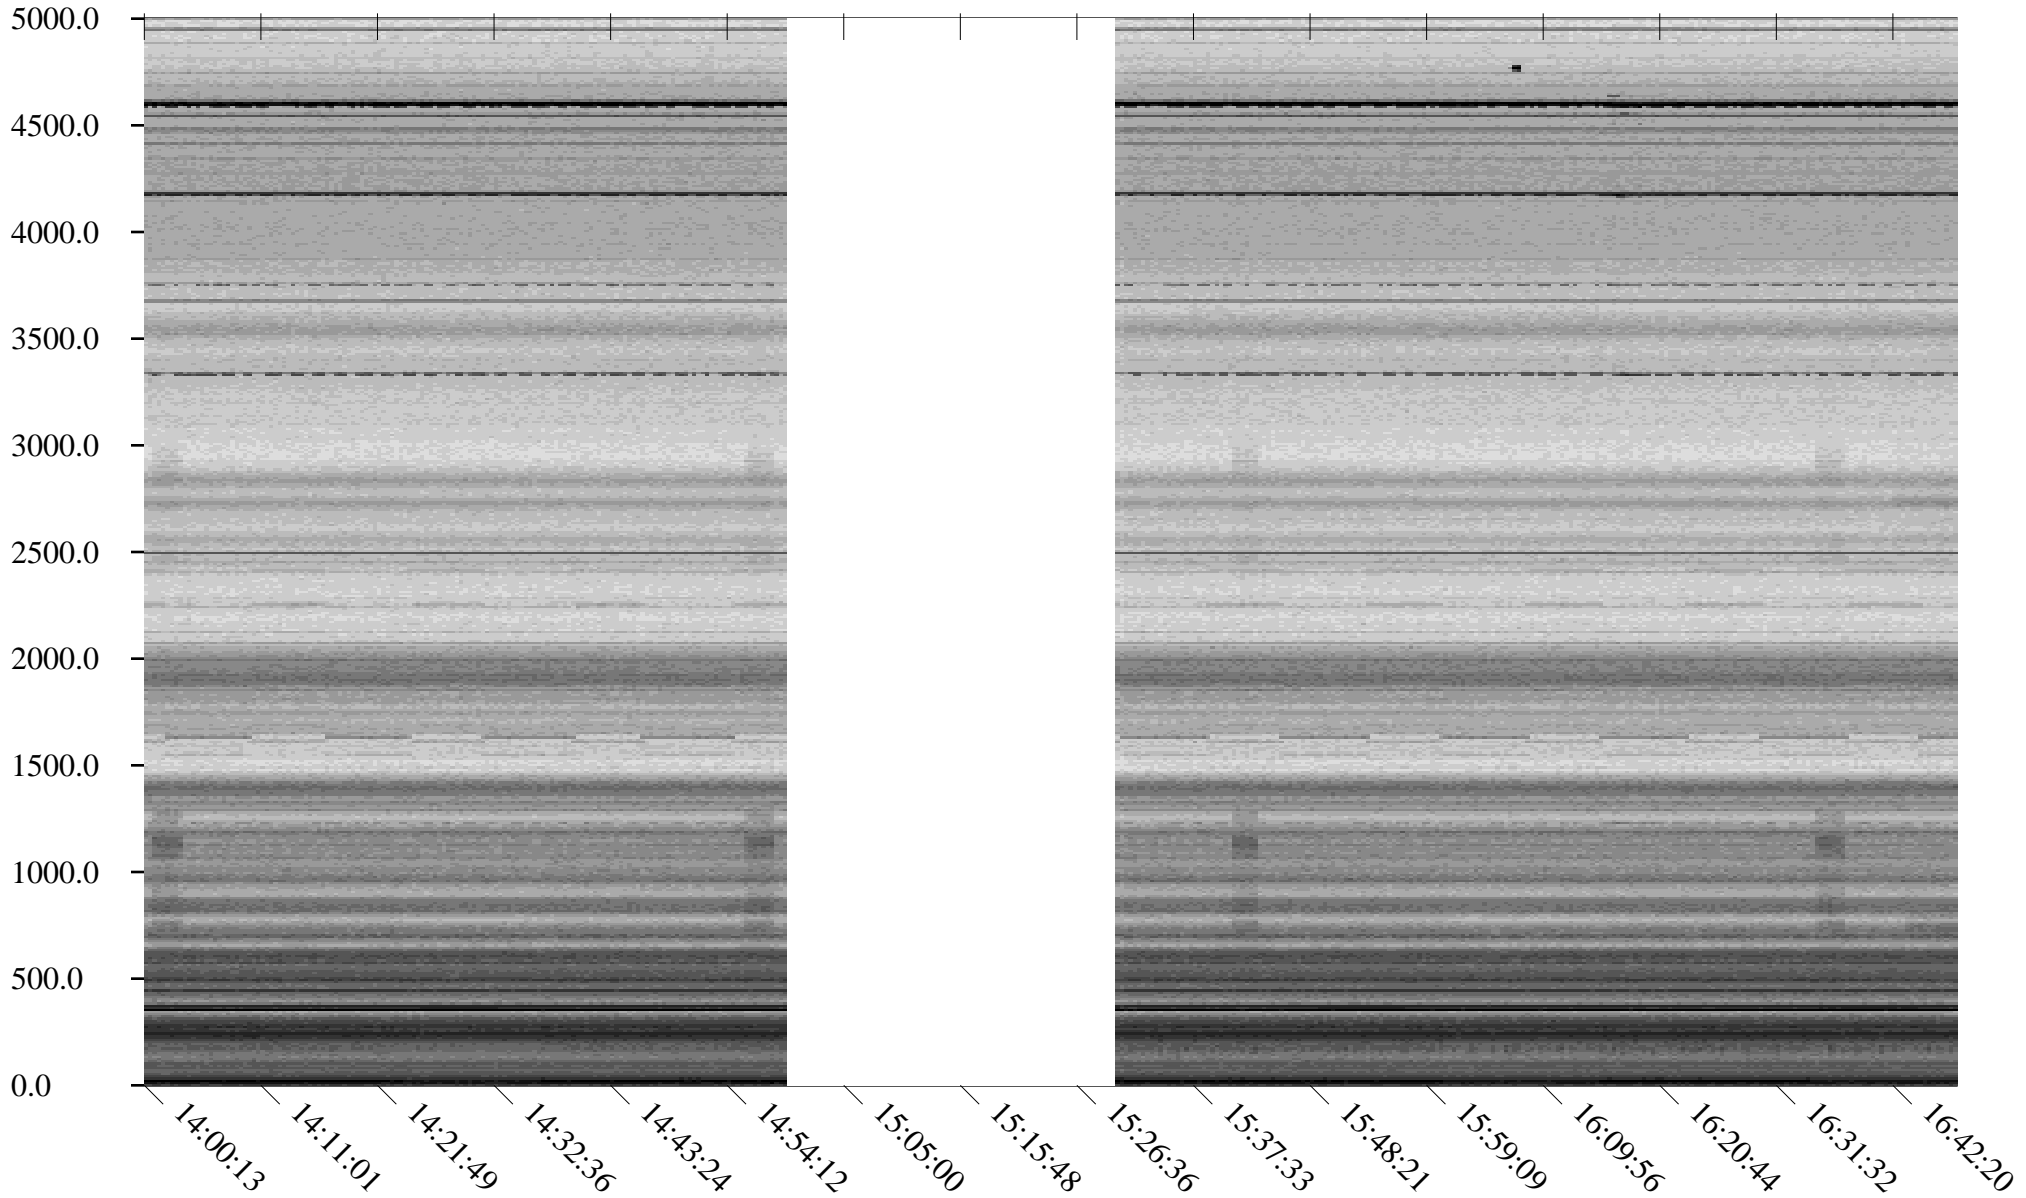

South Pole, day

354

2010

Linear Scale Black = 175 White = 25

Page 1

South Pole, day

354

2010

Page 5

South Pole, day

354

2010

Linear Scale    Black = 175    White = 25

Page 6

South Pole, day

354

2010

Linear Scale    Black = 175    White = 25

Page 7

South Pole, day

354

2010

Linear Scale    Black = 175    White = 25

Page 8

South Pole, day

354

2010

Linear Scale    Black = 175    White = 25