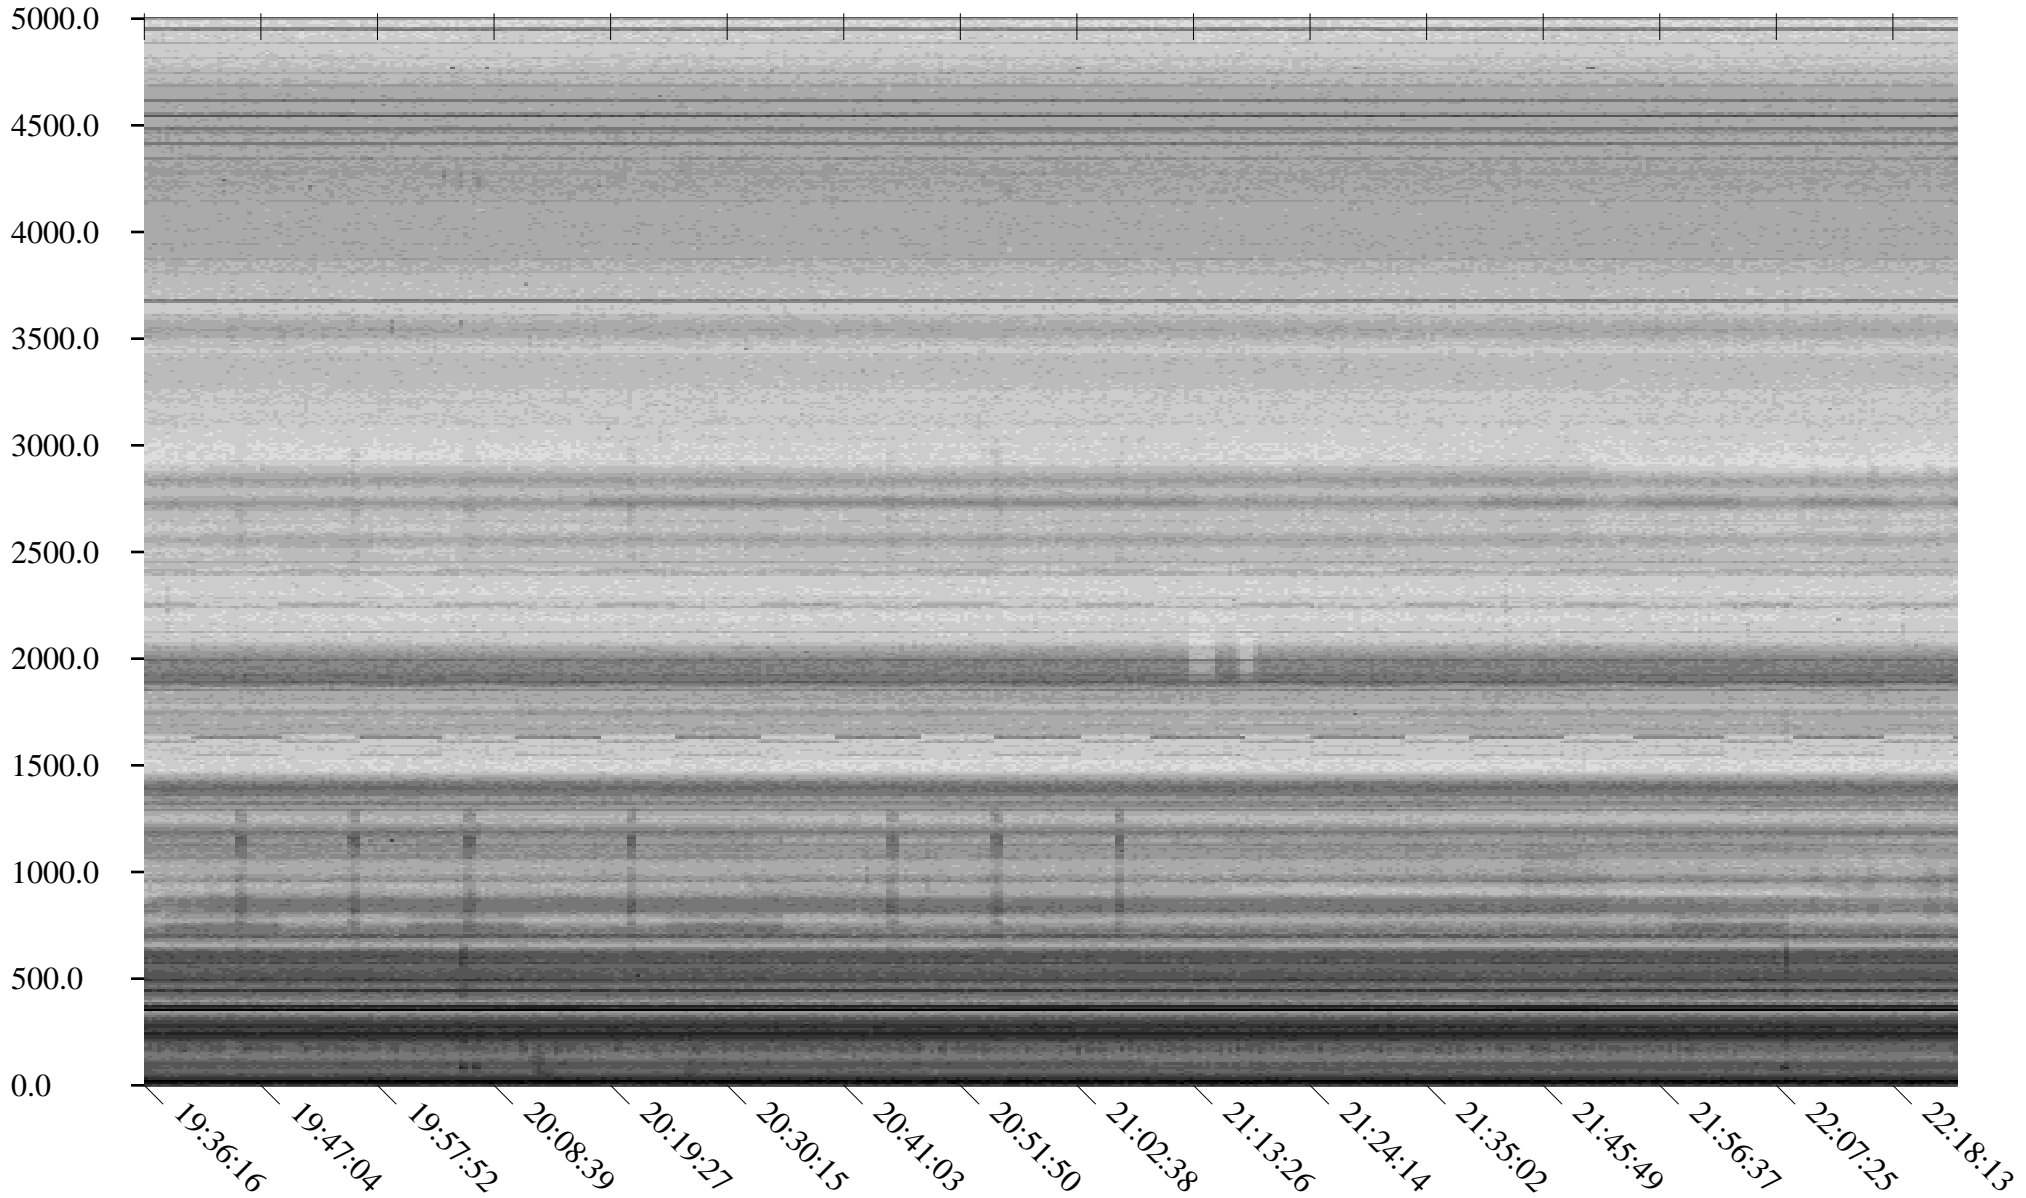

South Pole, day

355

2010

Linear Scale Black = 175 White = 25

Page 1

South Pole, day

355

2010

Page 5

11:12:17 11:23:05 11:33:53 11:44:40 11:55:28 12:06:16 12:17:04 12:27:51 12:38:39 12:49:27 13:00:15 13:11:02 13:21:50 13:32:38 13:43:26 13:54:14

South Pole, day

355

2010

Linear Scale    Black = 175    White = 25

Page 6

South Pole, day

355

2010

Linear Scale Black = 175 White = 25

Page 7

South Pole, day

355

2010

Linear Scale    Black = 175    White = 25

Page 8

South Pole, day

355

2010

Linear Scale Black = 175 White = 25