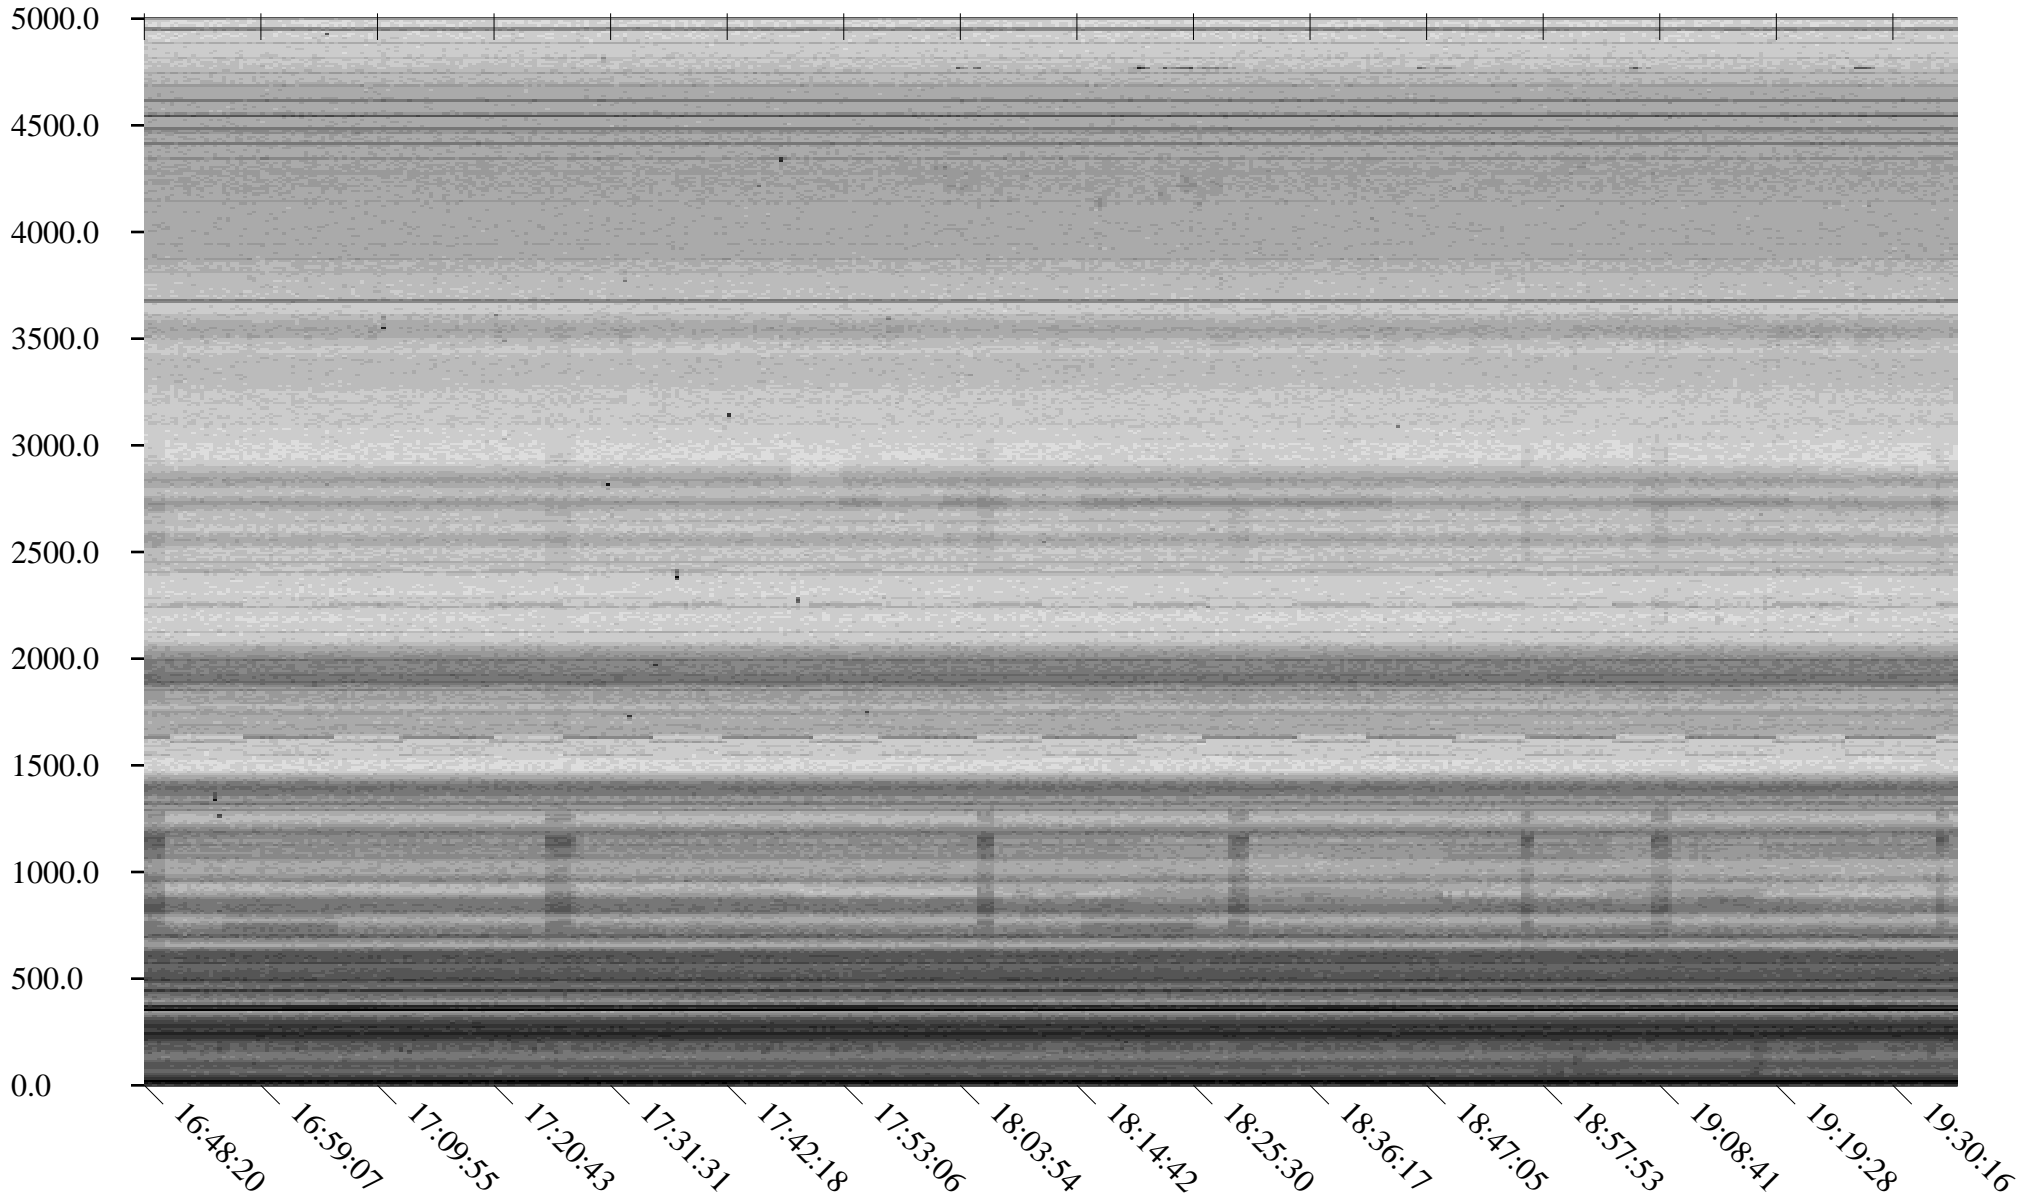

South Pole, day

355

2010

Linear Scale Black = 175 White = 25

Page 1

South Pole, day

355

2010

Page 5

11:12:17 11:23:05 11:33:53 11:44:40 11:55:28 12:06:16 12:17:04 12:27:51 12:38:39 12:49:27 13:00:15 13:11:02 13:21:50 13:32:38 13:43:26 13:54:14

South Pole, day

355

2010

Linear Scale    Black = 175    White = 25

Page 6

South Pole, day

355

2010

Linear Scale Black = 175 White = 25

Page 7

South Pole, day

355

2010

Linear Scale    Black = 175    White = 25

Page 8

South Pole, day

355

2010

Linear Scale Black = 175 White = 25