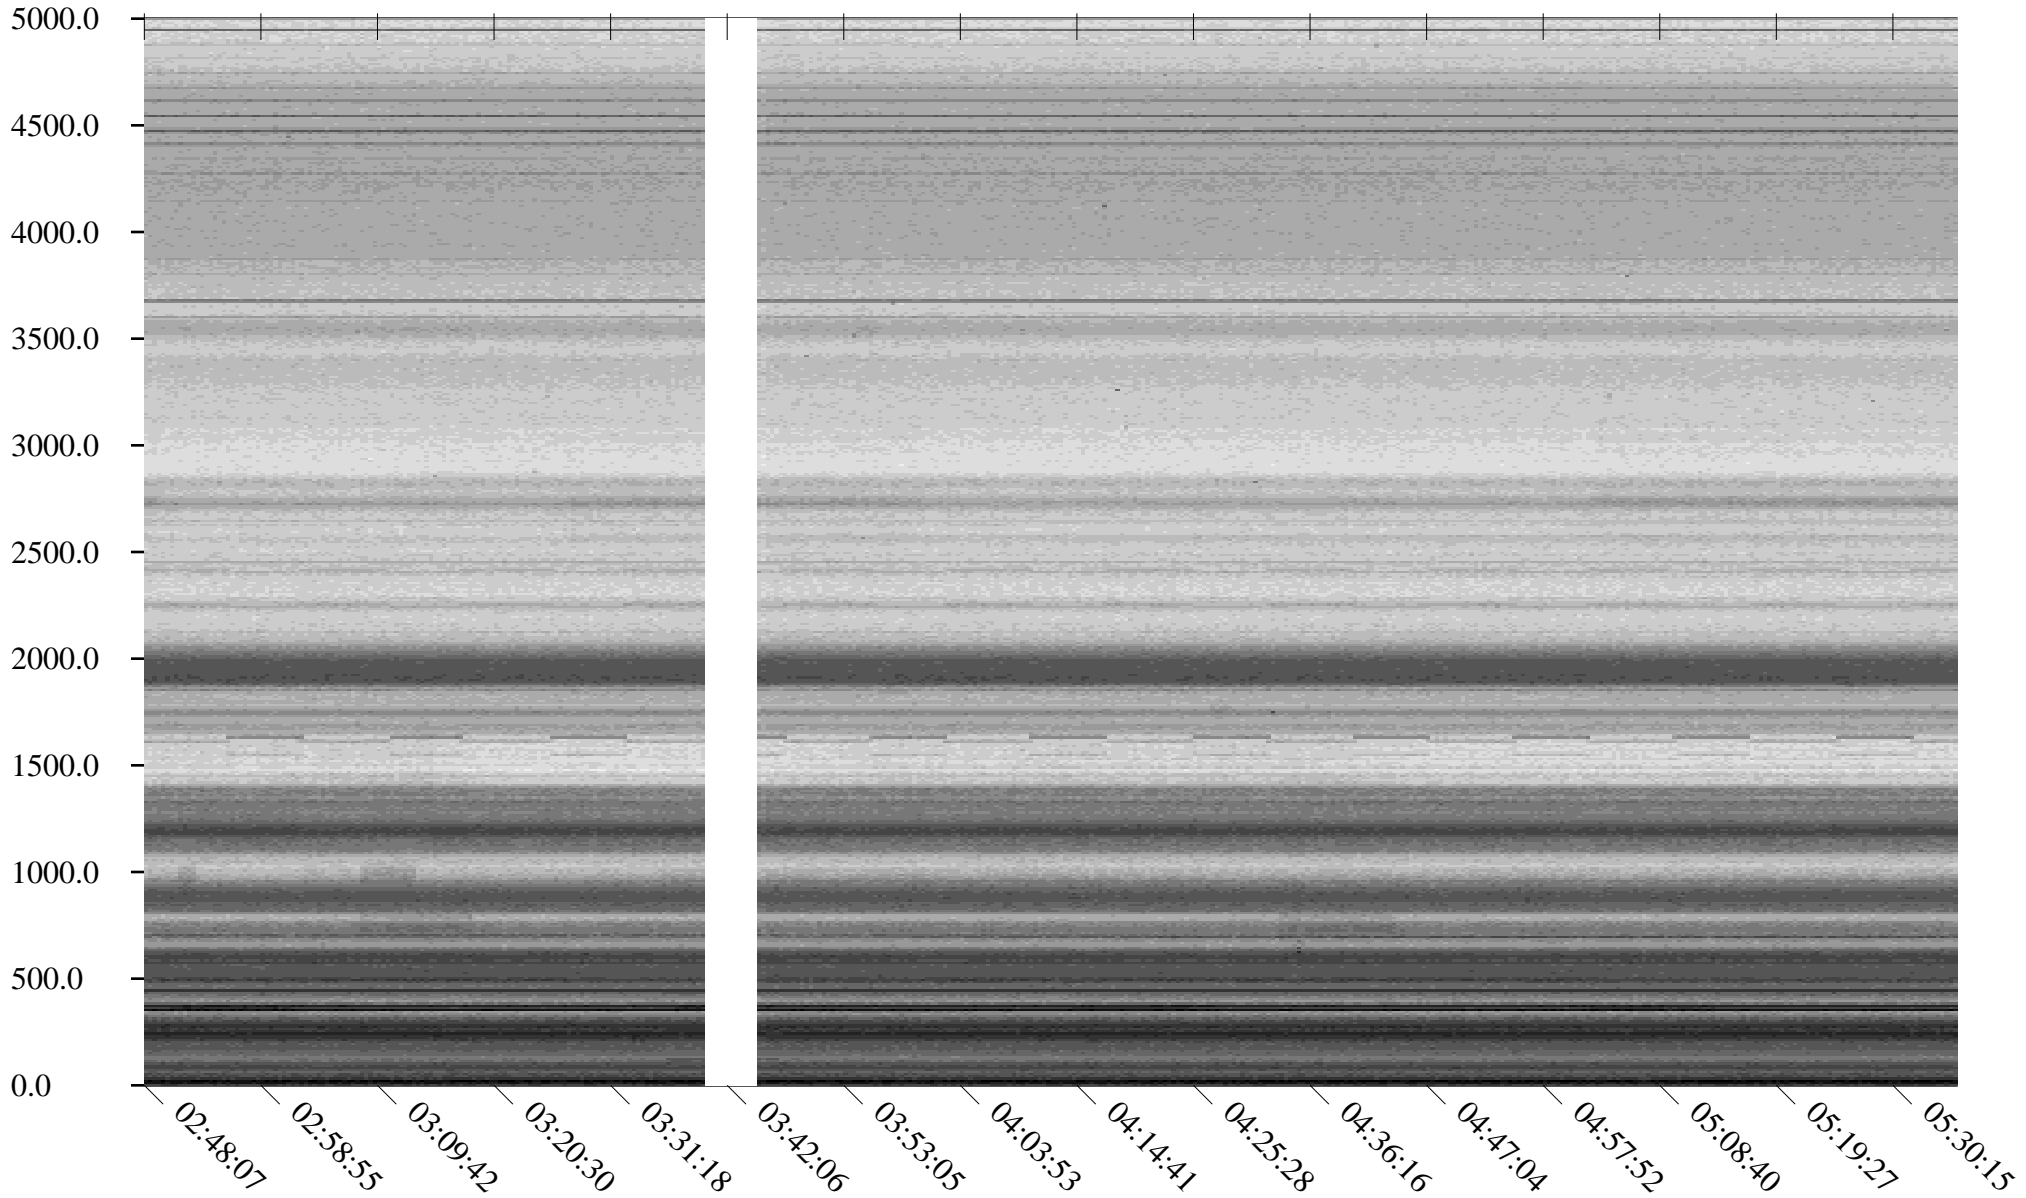

South Pole, day

360

2010

Linear Scale    Black = 175    White = 25

Page 1

South Pole, day

360

2010

Linear Scale    Black = 175    White = 25

Page 2

South Pole, day

360

2010

Linear Scale    Black = 175    White = 25

Page 3

South Pole, day

360

2010

Linear Scale    Black = 175    White = 25

Page 4

South Pole, day

360

2010

Linear Scale Black = 175 White = 25

Page 5

South Pole, day

360

2010

Linear Scale Black = 175 White = 25

Page 6

South Pole, day

360