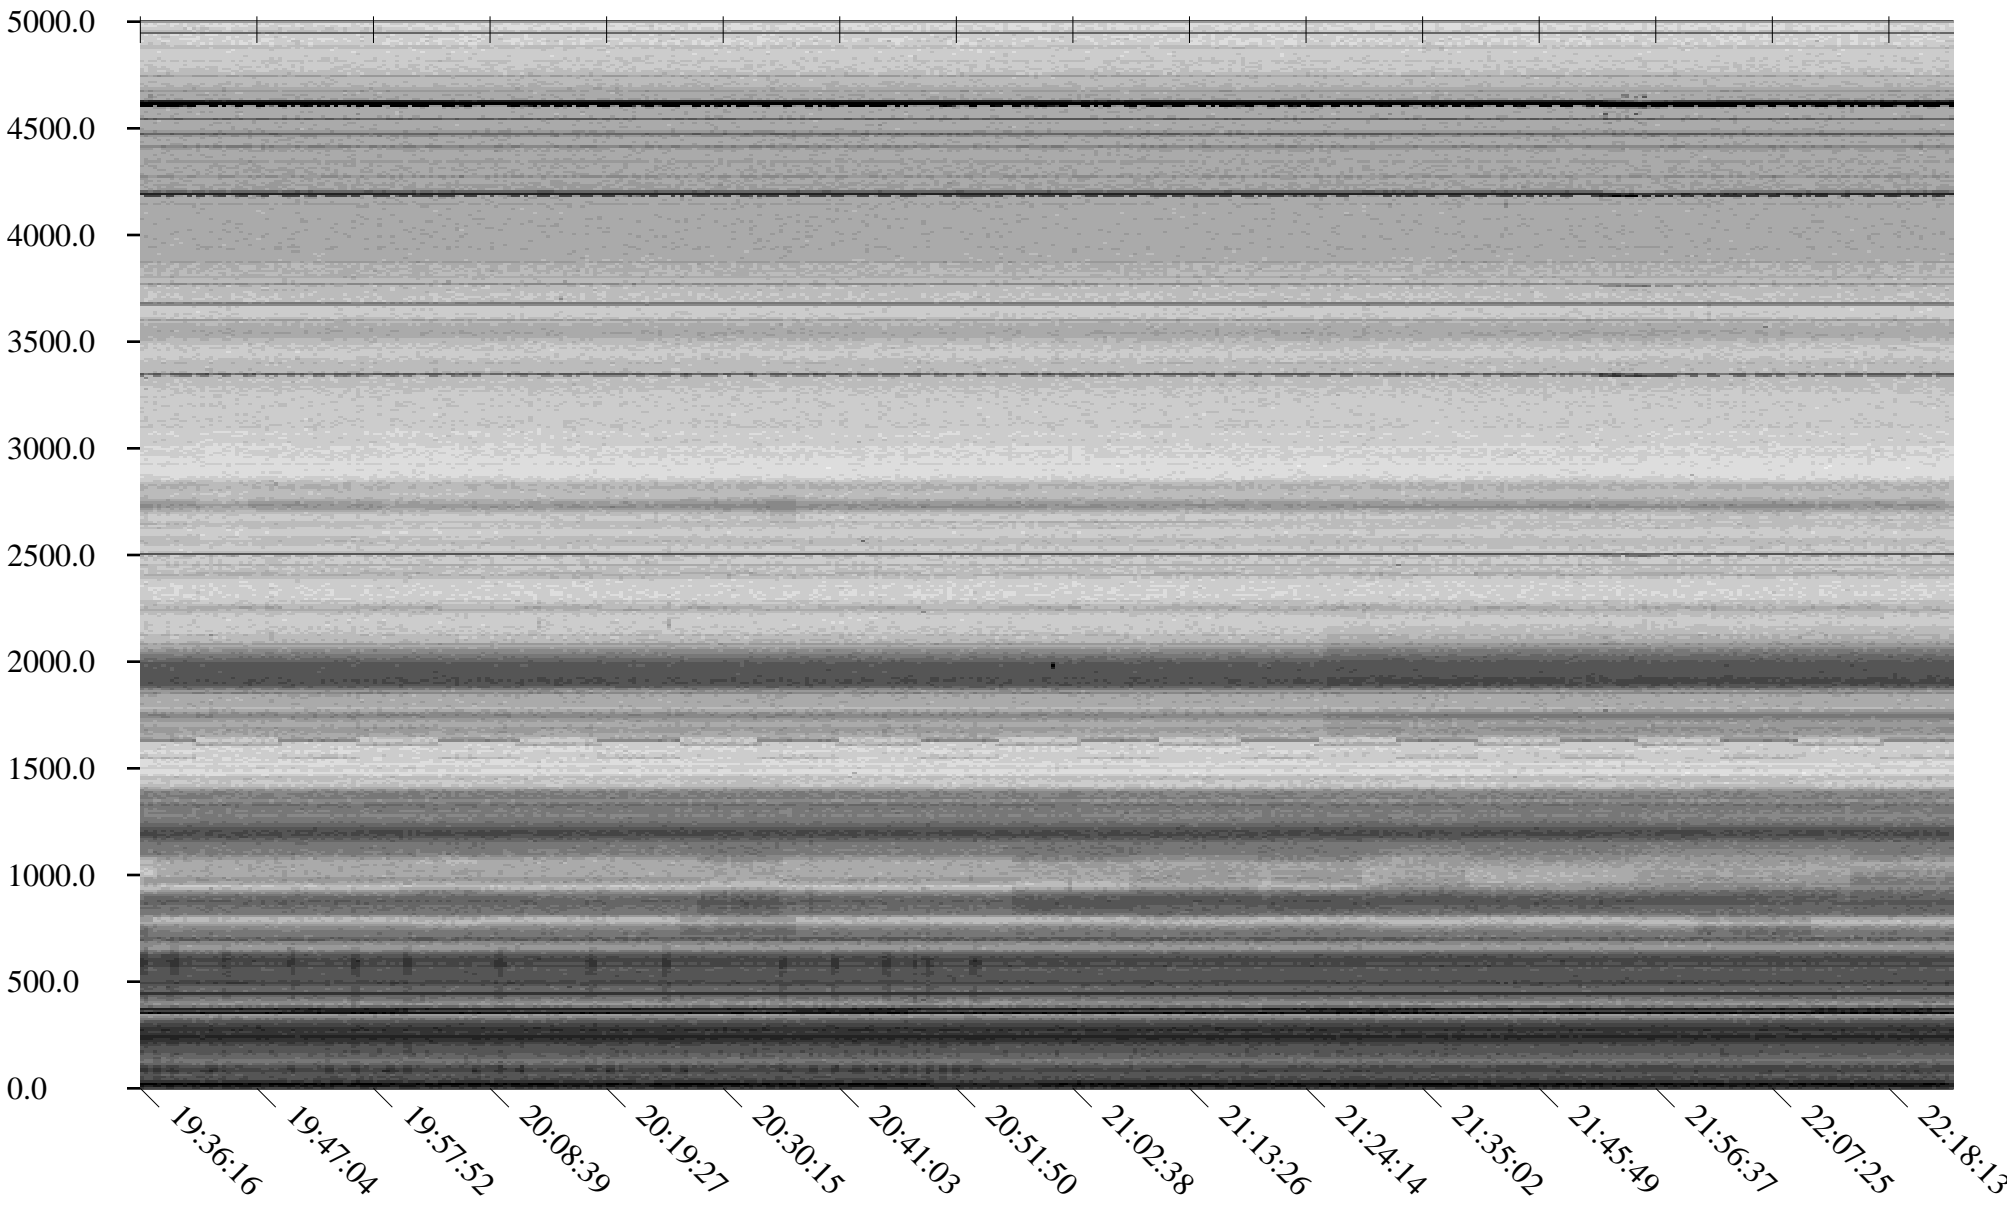

South Pole, day

360

2010

Linear Scale    Black = 175    White = 25

Page 1

South Pole, day

360

2010

Page 5

South Pole, day

360

2010

Linear Scale Black = 175 White = 25

Page 6

South Pole, day

360

2010

Linear Scale    Black = 175    White = 25

Page 7

South Pole, day

360

2010

Linear Scale Black = 175 White = 25

Page 8

South Pole, day

360

2010

Linear Scale Black = 175 White = 25