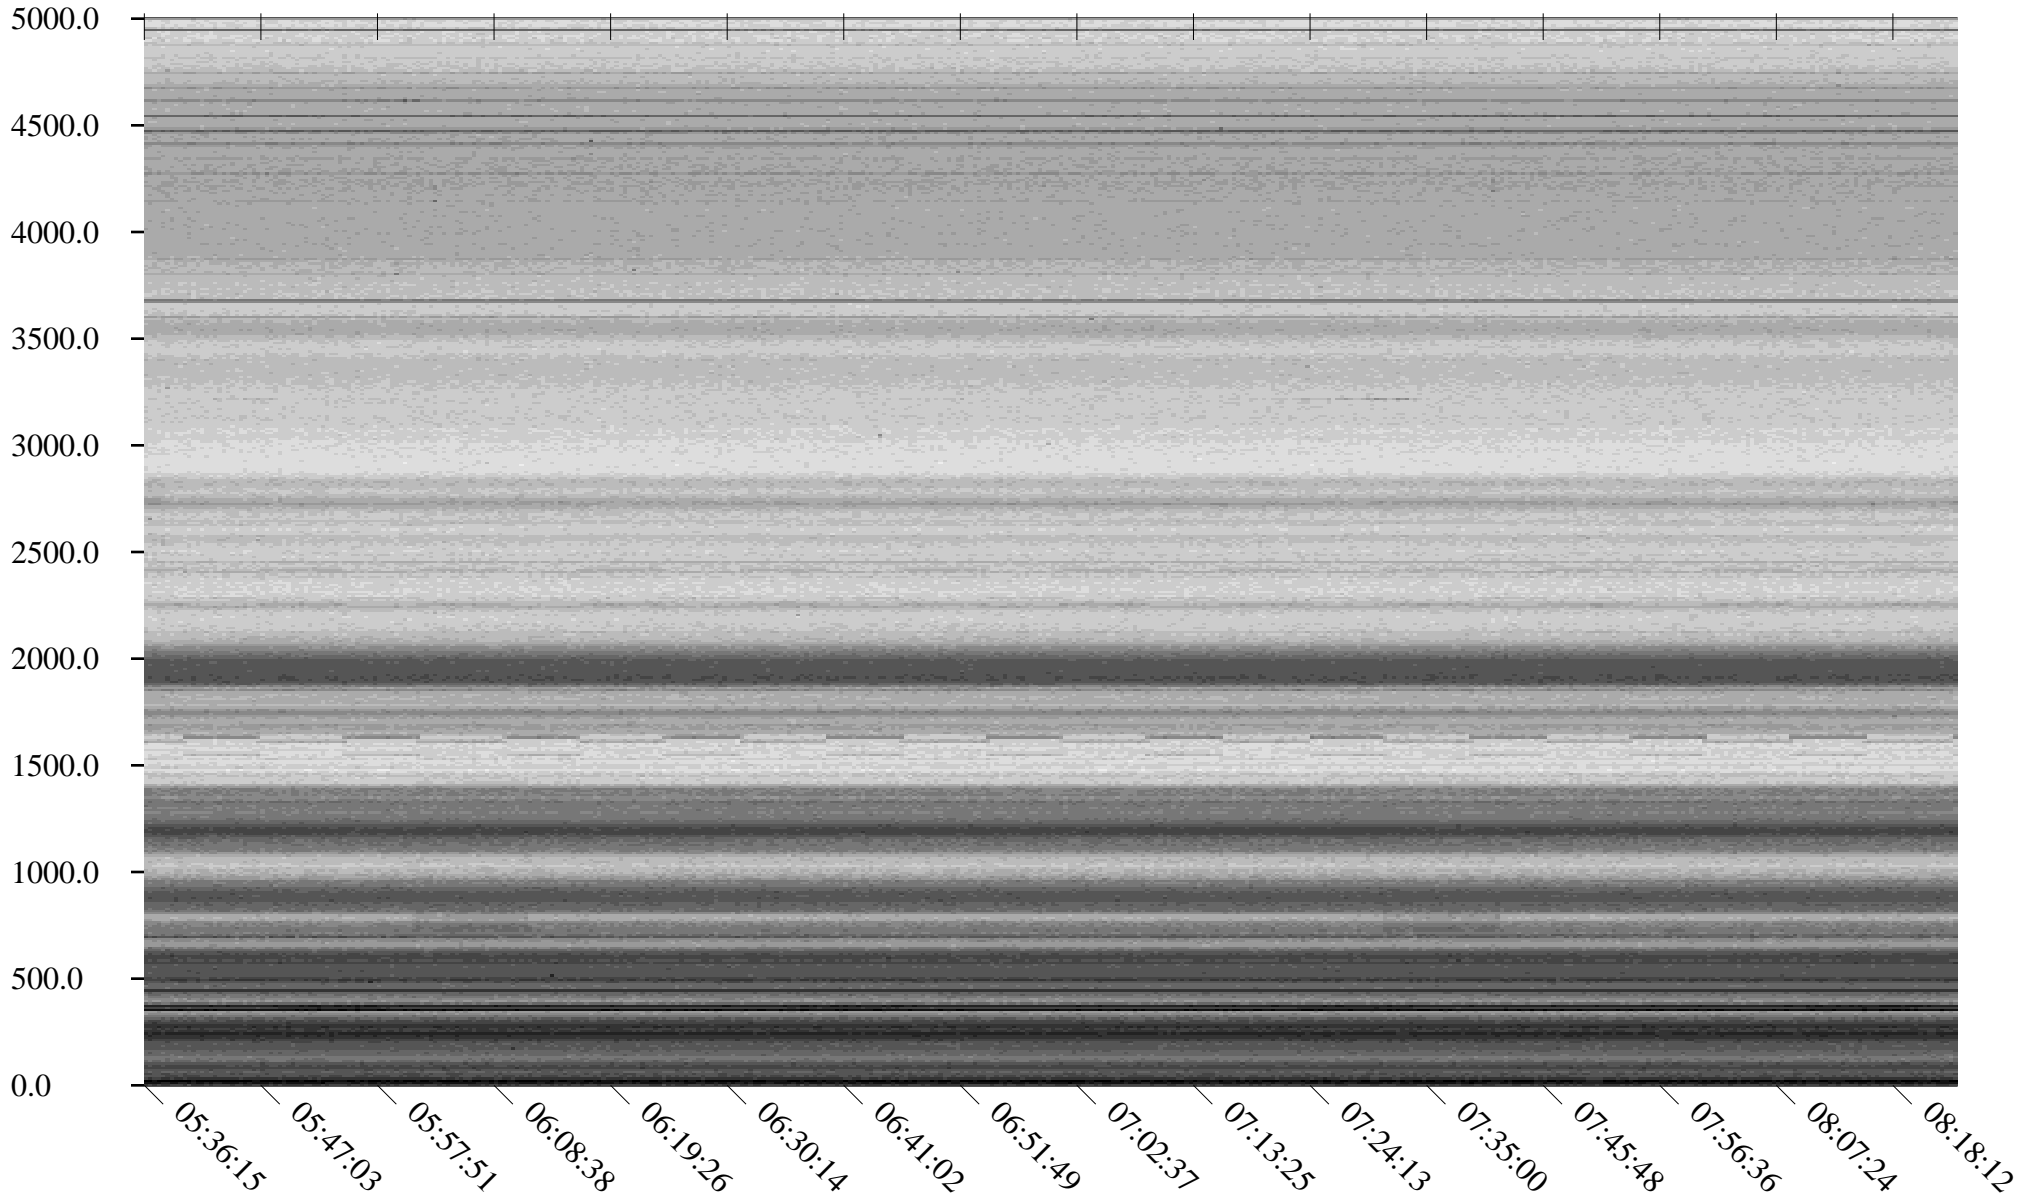

South Pole, day

360

2010

Linear Scale    Black = 175    White = 25

Page 1

South Pole, day

360

2010

Linear Scale    Black = 175    White = 25

Page 2

South Pole, day

360

2010

Linear Scale    Black = 175    White = 25

Page 3

South Pole, day

360

2010

Linear Scale    Black = 175    White = 25

Page 4

South Pole, day

360

2010

Linear Scale Black = 175 White = 25

Page 5

South Pole, day

360

2010

Linear Scale Black = 175 White = 25

Page 6

South Pole, day

360