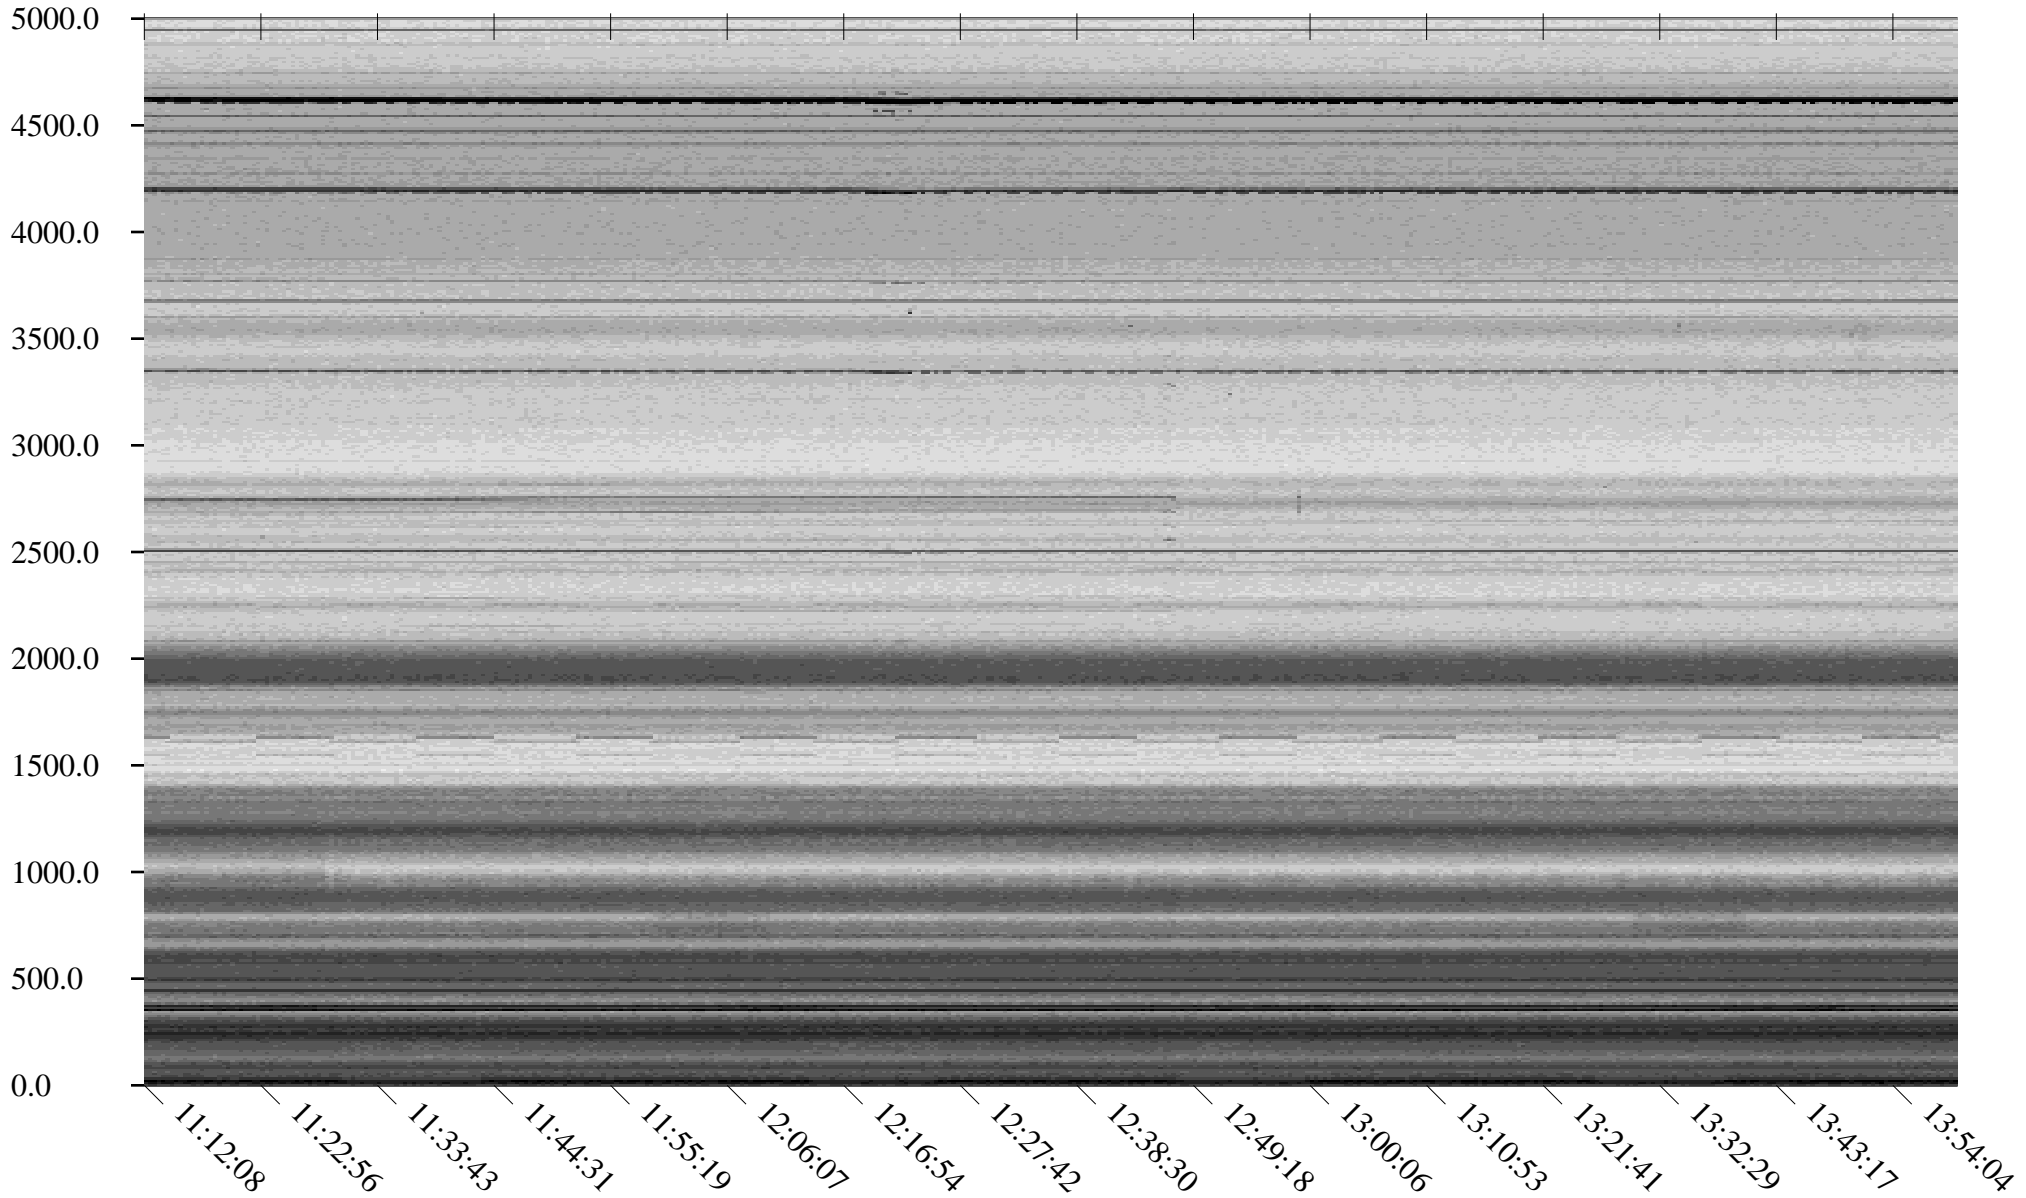

South Pole, day

360

2010

Linear Scale    Black = 175    White = 25

Page 1

South Pole, day

360

2010

360

2010

Linear Scale    Black = 175    White = 25

Page 4

South Pole, day

360

2010

Linear Scale Black = 175 White = 25

Page 5

South Pole, day

360

2010

Linear Scale Black = 175 White = 25

Page 6

South Pole, day

360

South Pole, day

360

2010

Linear Scale Black = 175 White = 25