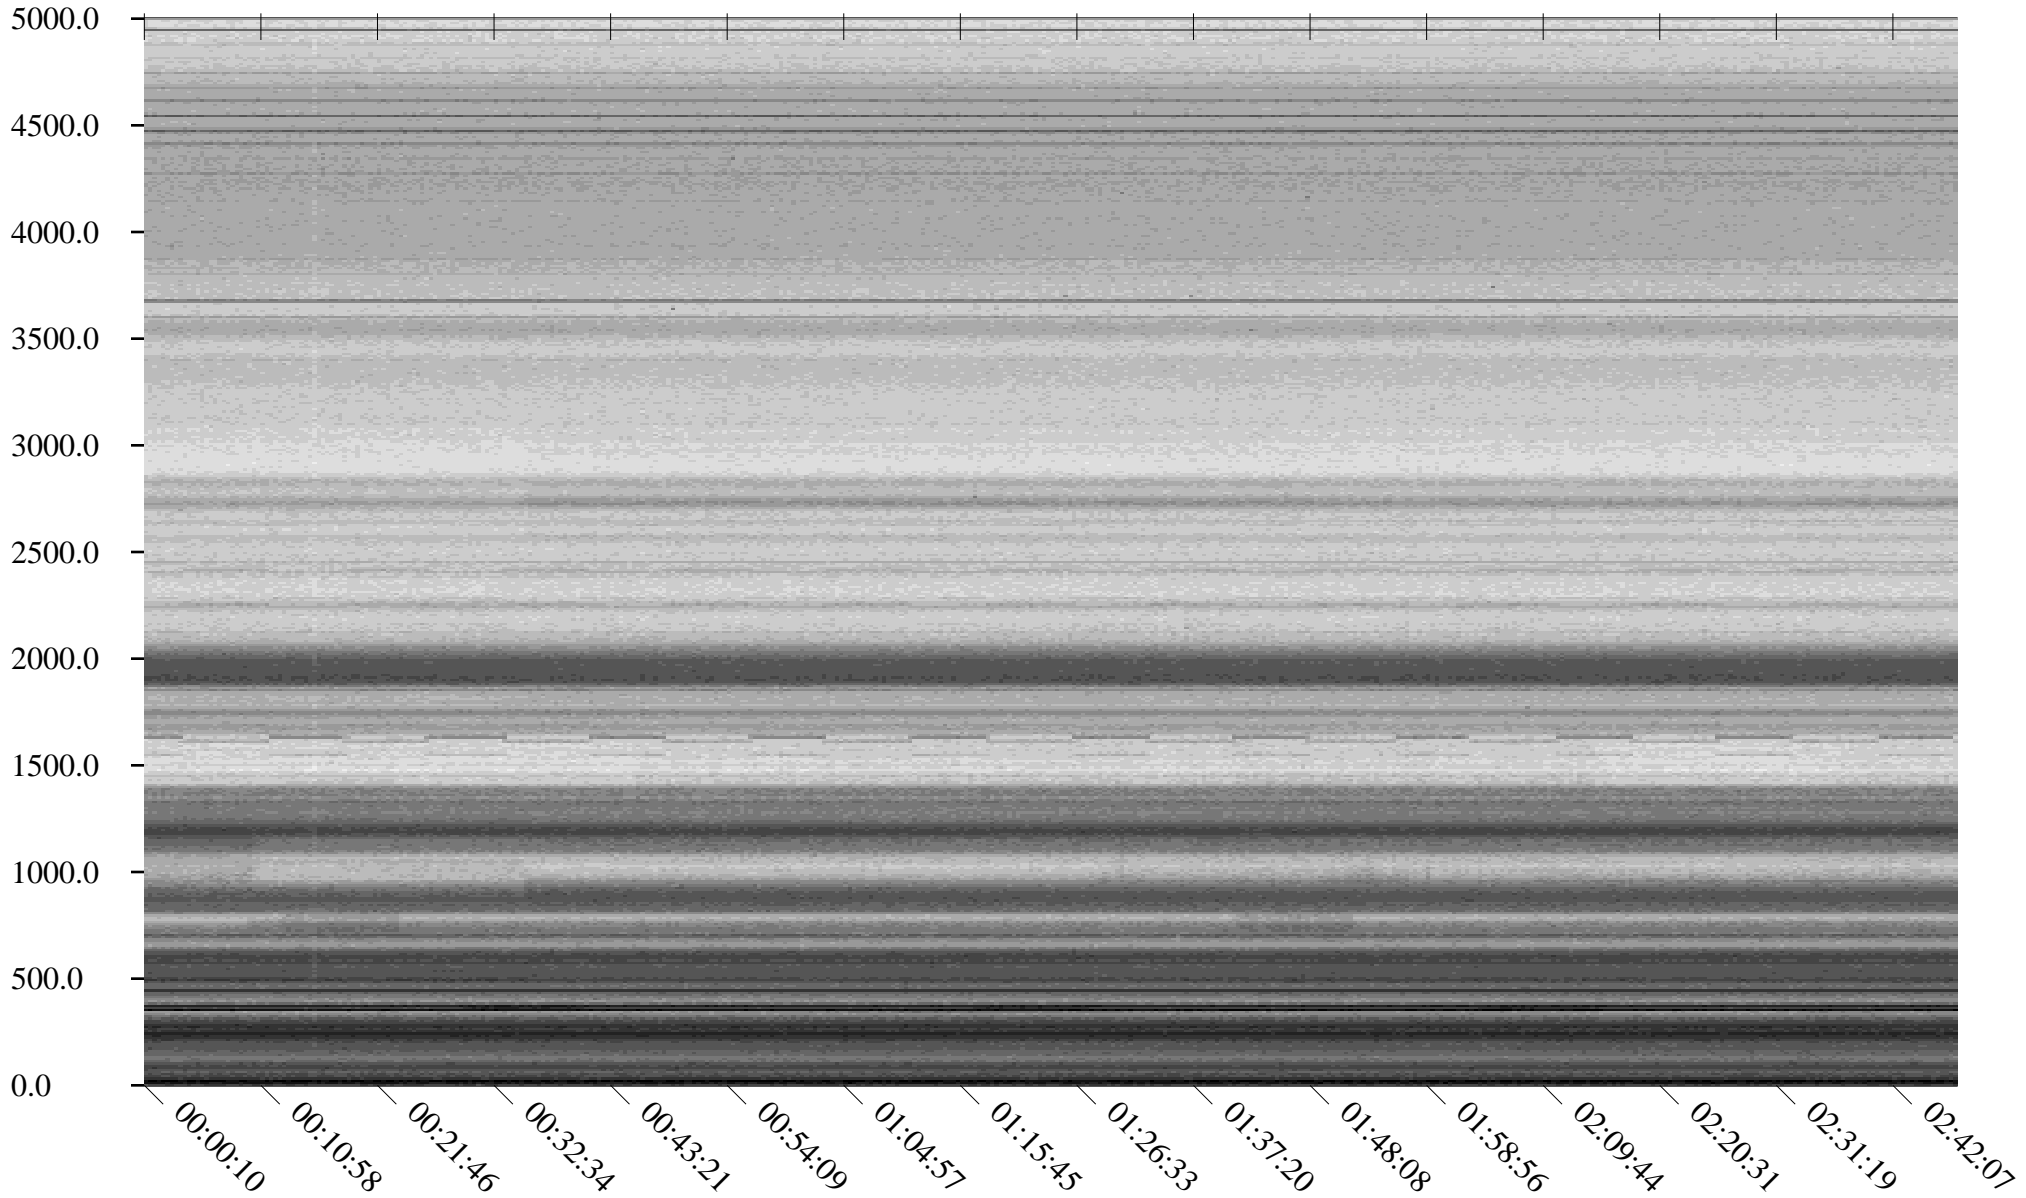

South Pole, day

360

2010

Linear Scale    Black = 175    White = 25

Page 1

South Pole, day

360

2010

Linear Scale    Black = 175    White = 25

Page 2

South Pole, day

360

2010

Linear Scale    Black = 175    White = 25

Page 3

South Pole, day

360

2010

Linear Scale    Black = 175    White = 25

Page 4

South Pole, day

360

2010

Linear Scale Black = 175 White = 25

Page 5

South Pole, day

360

2010

Linear Scale Black = 175 White = 25

Page 6

South Pole, day

360