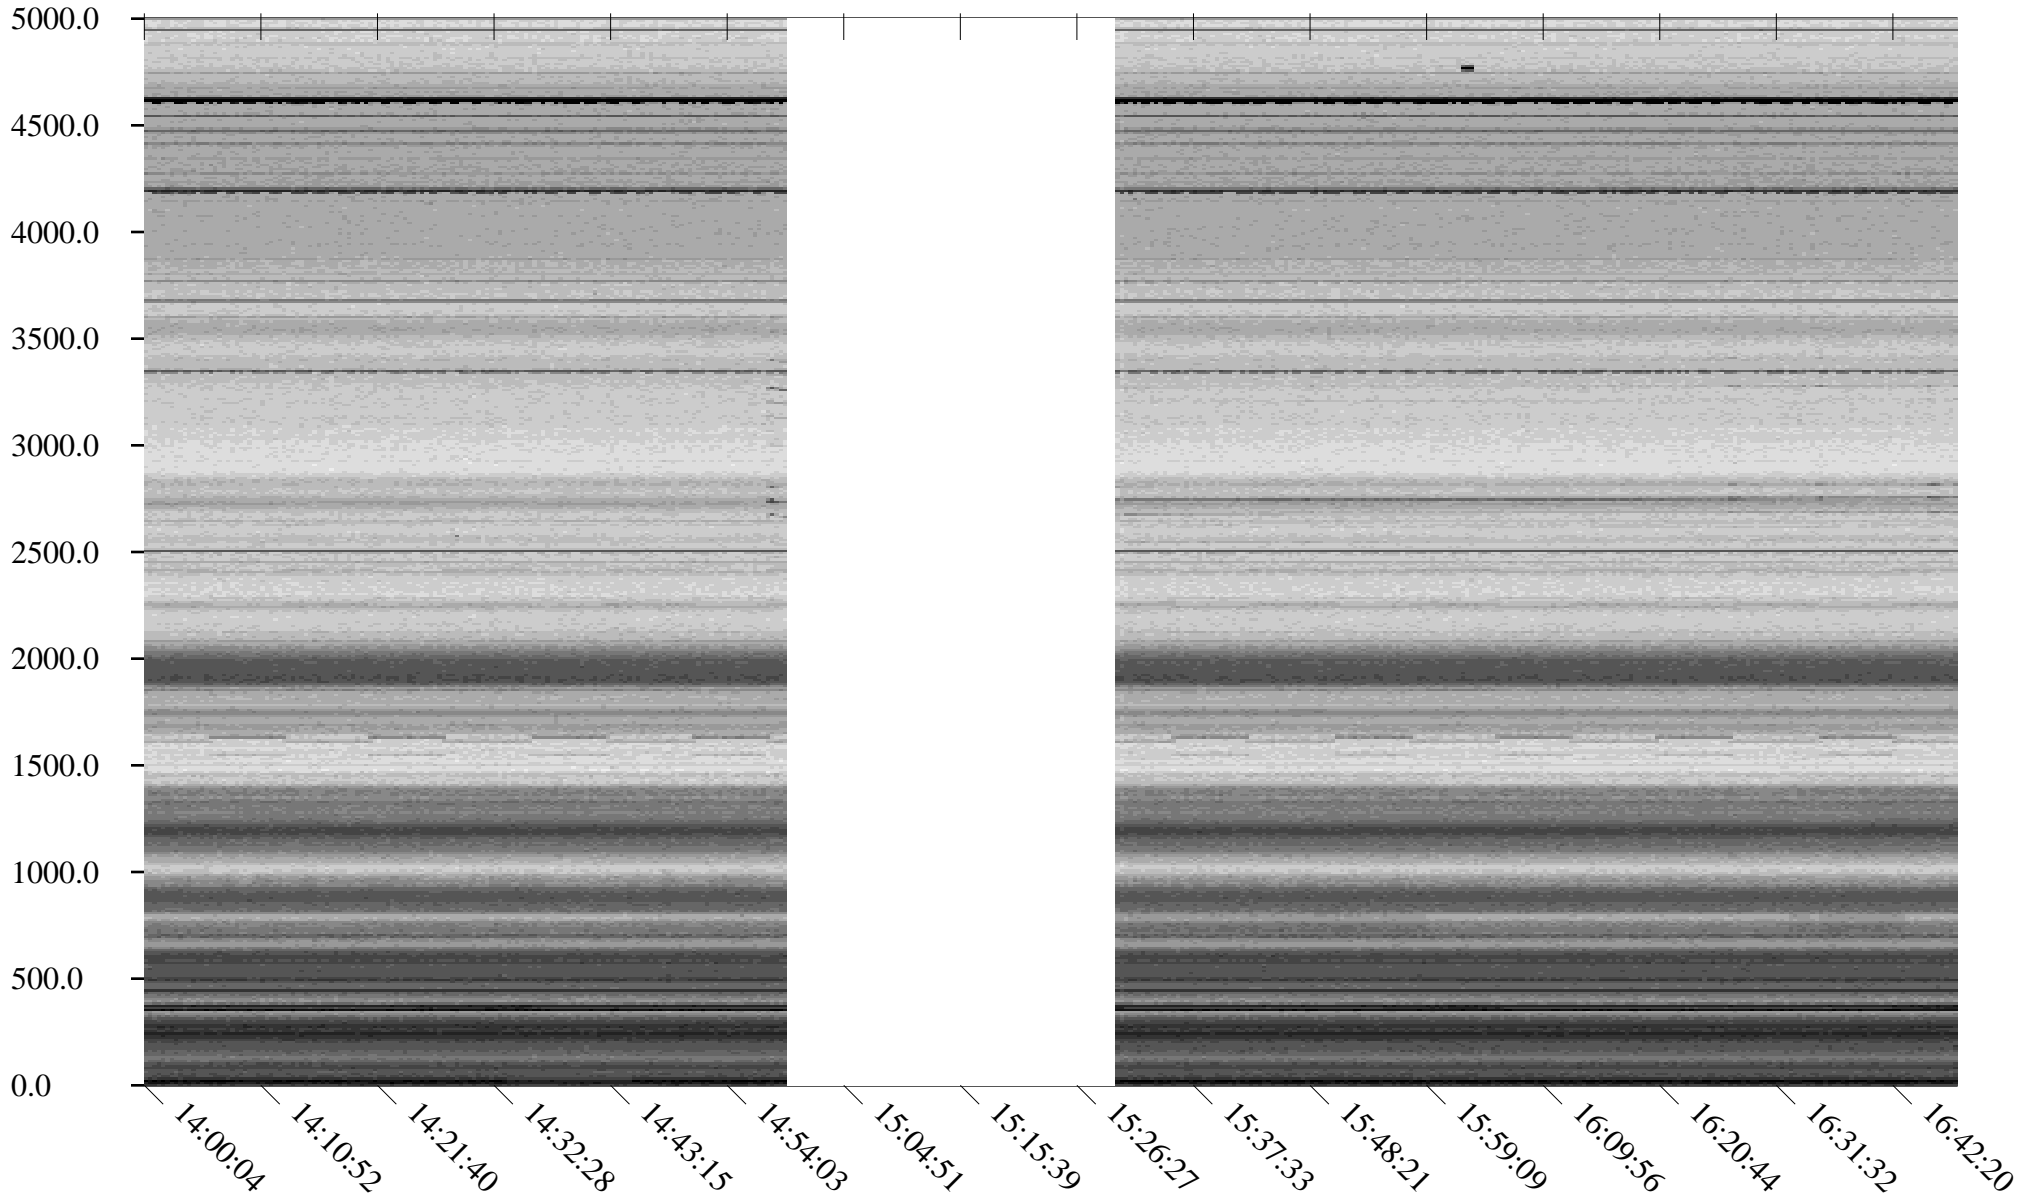

South Pole, day

360

2010

Linear Scale    Black = 175    White = 25

Page 1

South Pole, day

360

2010

Page 5

South Pole, day

360

2010

Linear Scale Black = 175 White = 25

Page 6

South Pole, day

360

2010

Linear Scale    Black = 175    White = 25

Page 7

South Pole, day

360

2010

Linear Scale Black = 175 White = 25

Page 8

South Pole, day

360

2010

Linear Scale Black = 175 White = 25