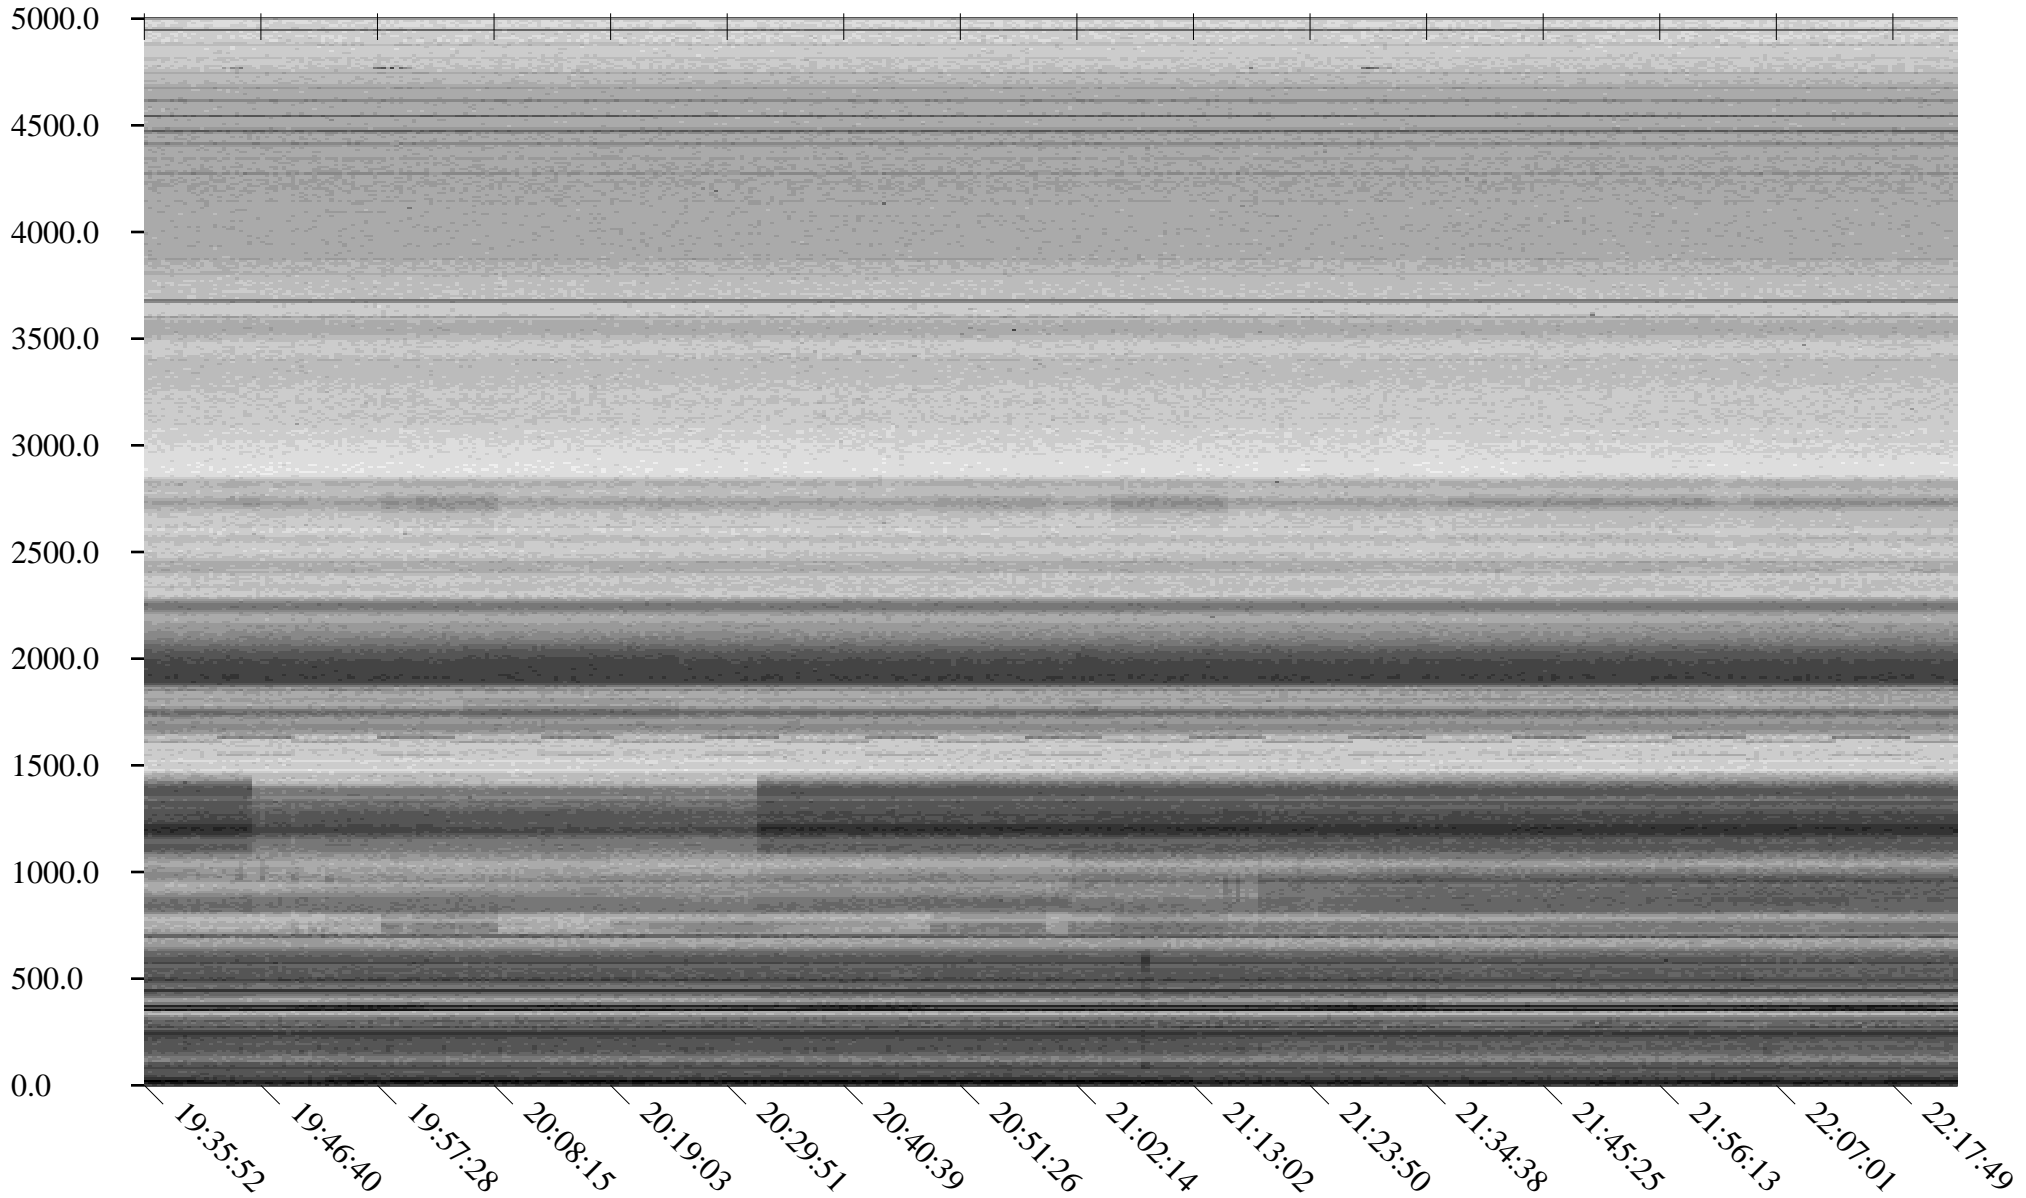

South Pole, day

361

2010

Linear Scale Black = 175 White = 25

Page 1

South Pole, day

361

2010

Page 5

South Pole, day

361

2010

Linear Scale Black = 175 White = 25

South Pole, day

361

2010

Linear Scale    Black = 175    White = 25

Page 7

South Pole, day

361

2010

Linear Scale    Black = 175    White = 25

Page 8

South Pole, day

361

2010

Linear Scale    Black = 175    White = 25

Page 9